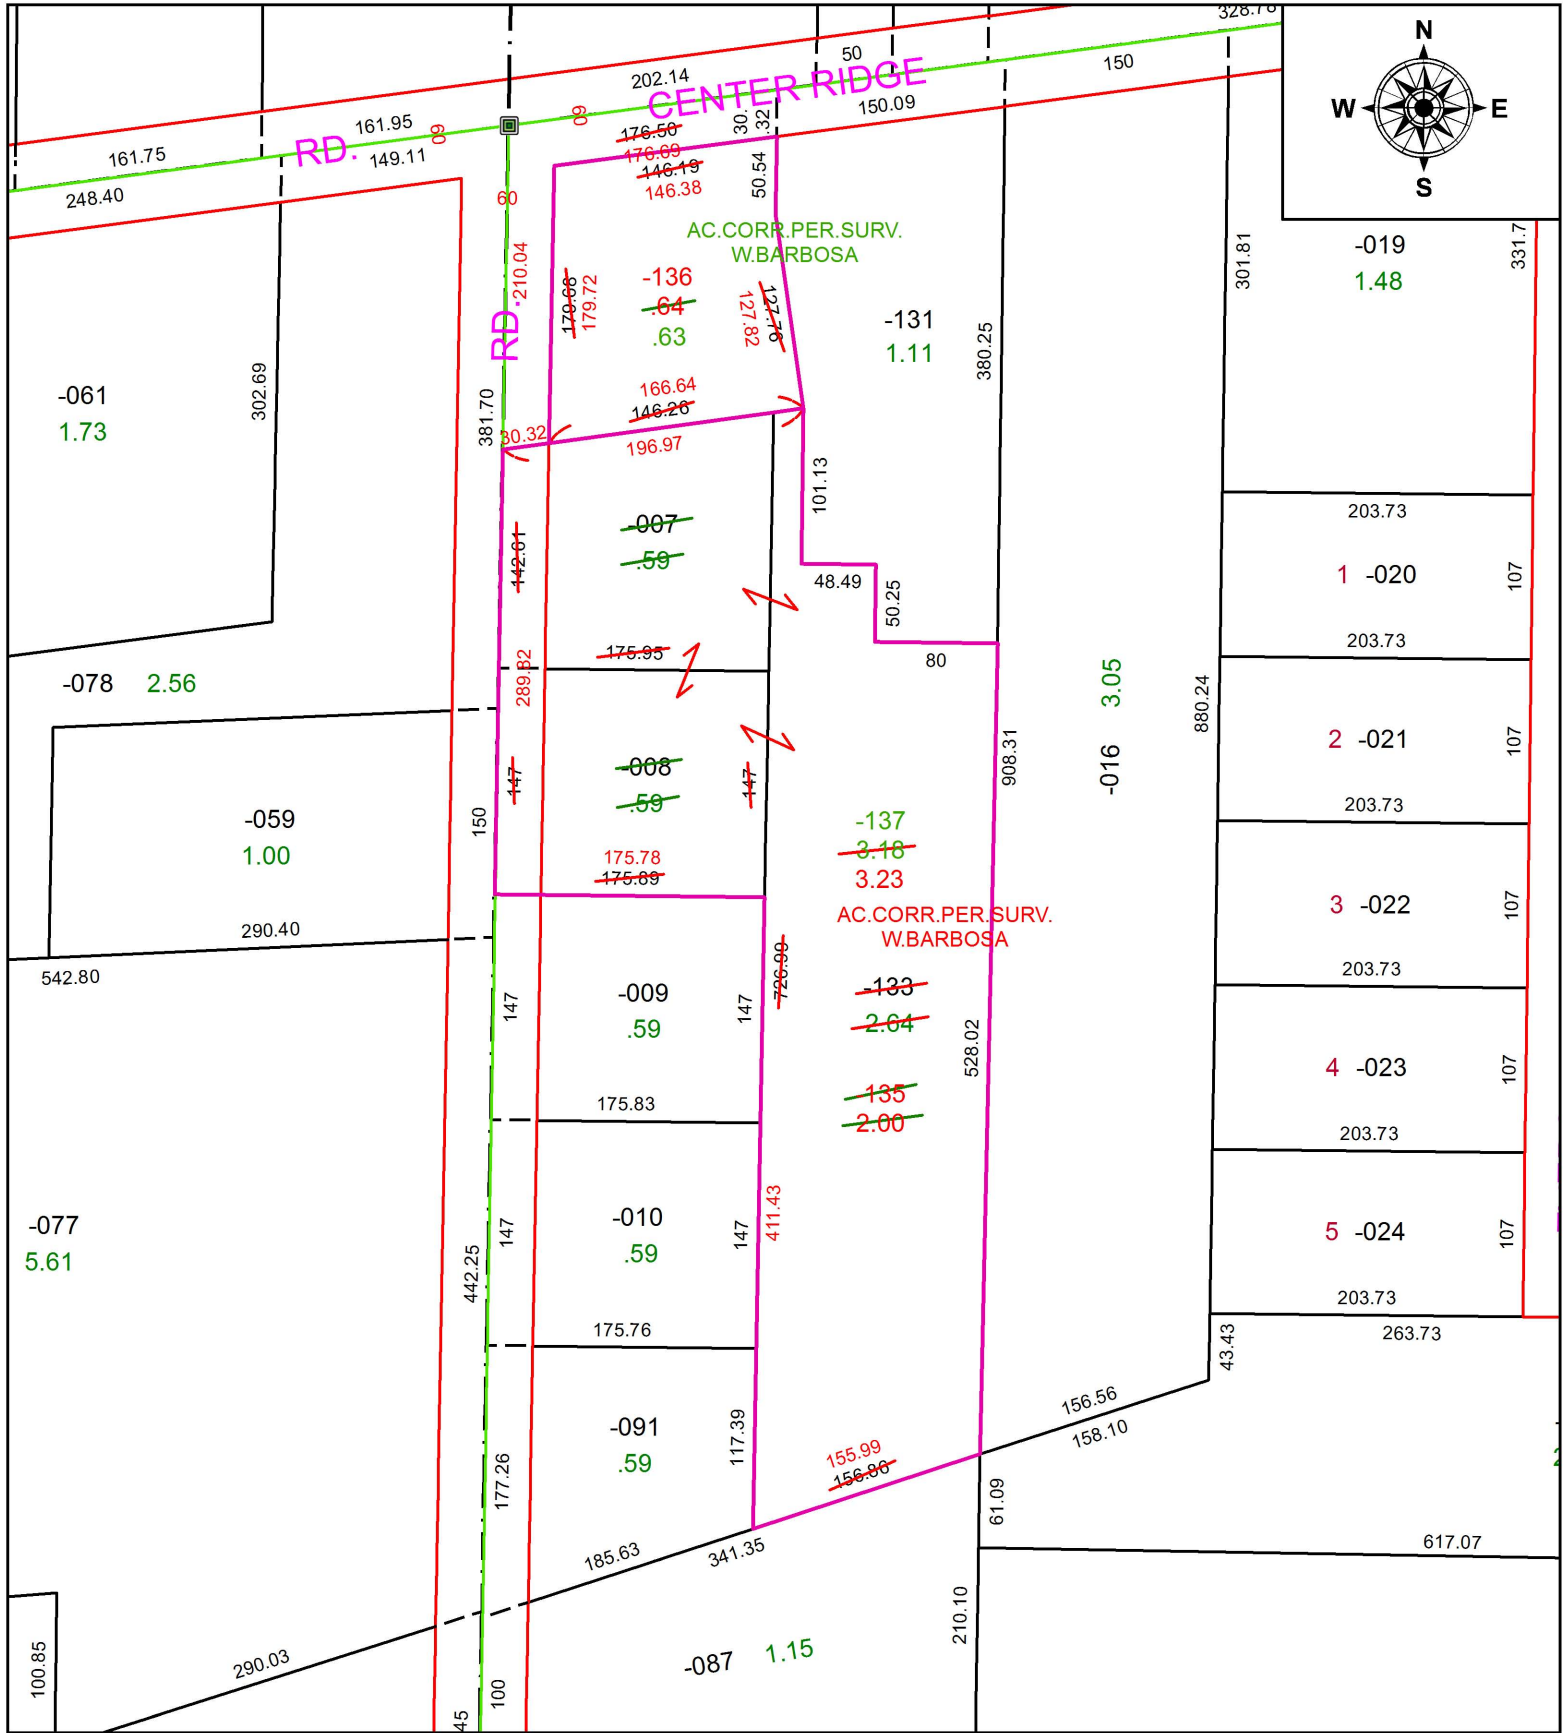

PARENT PARCEL: 07-00-034-000-007, -008, -133

CHILD PARCEL: 07-00-034-000-135 THRU -137

STARTING POINT: INTESECTION OF C/L OF CENTER RIDGE RD. AND C/L OF RACE RD.

19-03998

SPLITS/DEEDS PROCESSED
 LORAIN COUNTY TAX MAP DEPARTMENT
 226 MIDDLE AVE. ELYRIA, OH

SURVEYED BY: WILFREDO BARBOSA

CLOSURE: 1:328,342

MAP PAGE(S): 7-00-034

APPROVED BY: RRM DATE: 7-29-19

SCALE: 1" = 125 PRIOR INSTRUMENT: 20170616479