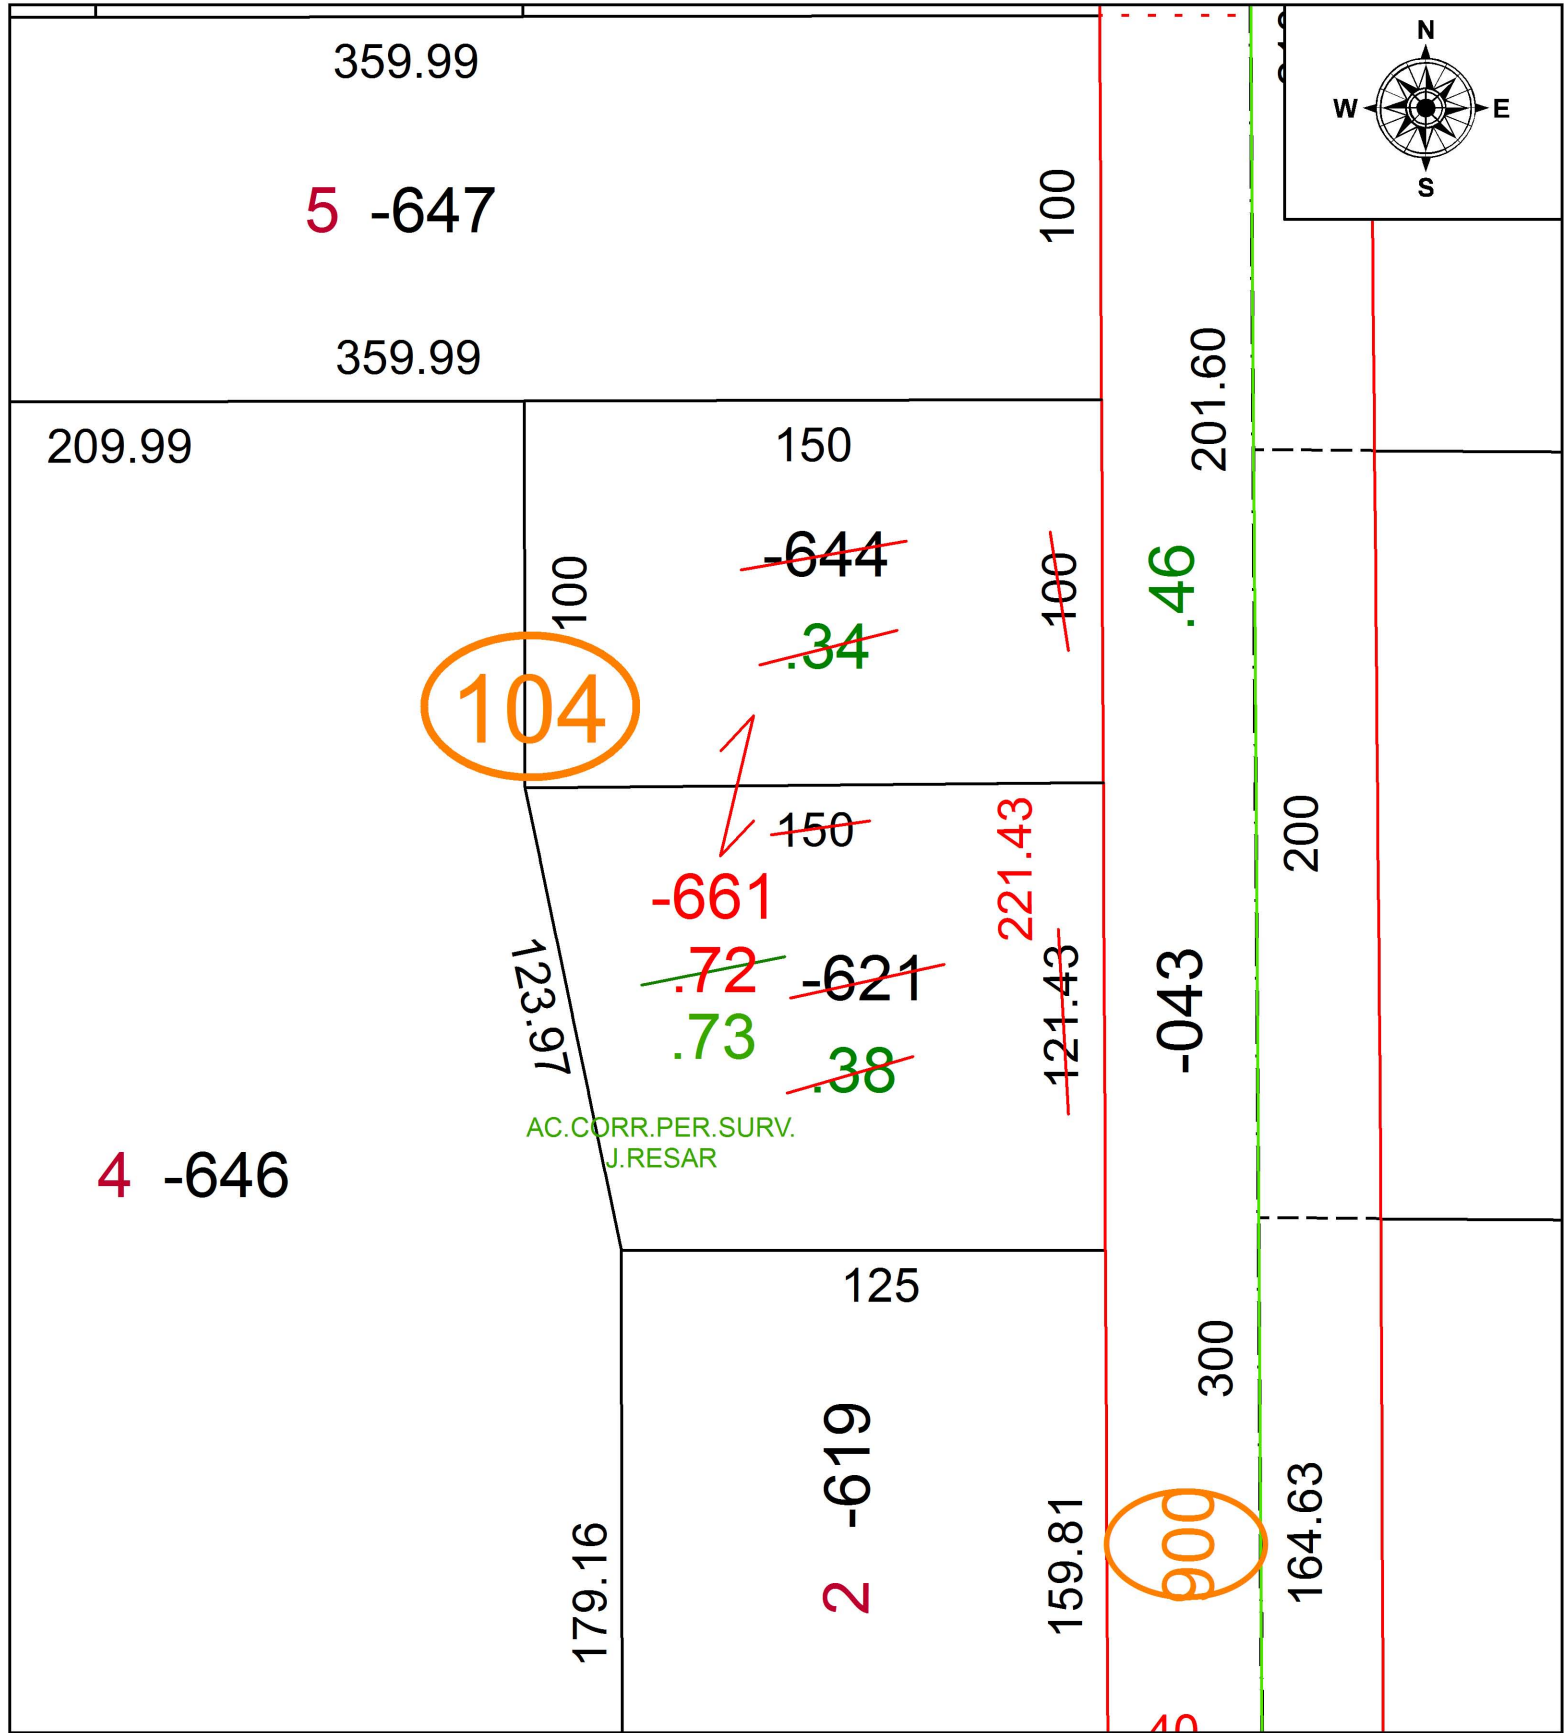

PARENT PARCEL: 04-00-020-104-621, -644

CHILD PARCEL: 04-00-020-104-661

STARTING POINT: INTERSECTION OF C/L OF LEAR NAGLE RD. AND C/L OF COUNTRY CLUB DR.

19-03992

SPLITS/DEEDS PROCESSED
 LORAIN COUNTY TAX MAP DEPARTMENT
 226 MIDDLE AVE. ELYRIA, OH

SURVEYED BY: JAMES RESAR
 CLOSURE: 1:105,268
 MAP PAGE(S): 4-00-020
 APPROVED BY: RRM DATE: 7-15-19
 SCALE: 1" = 50' PRIOR INSTRUMENT: 20190716249