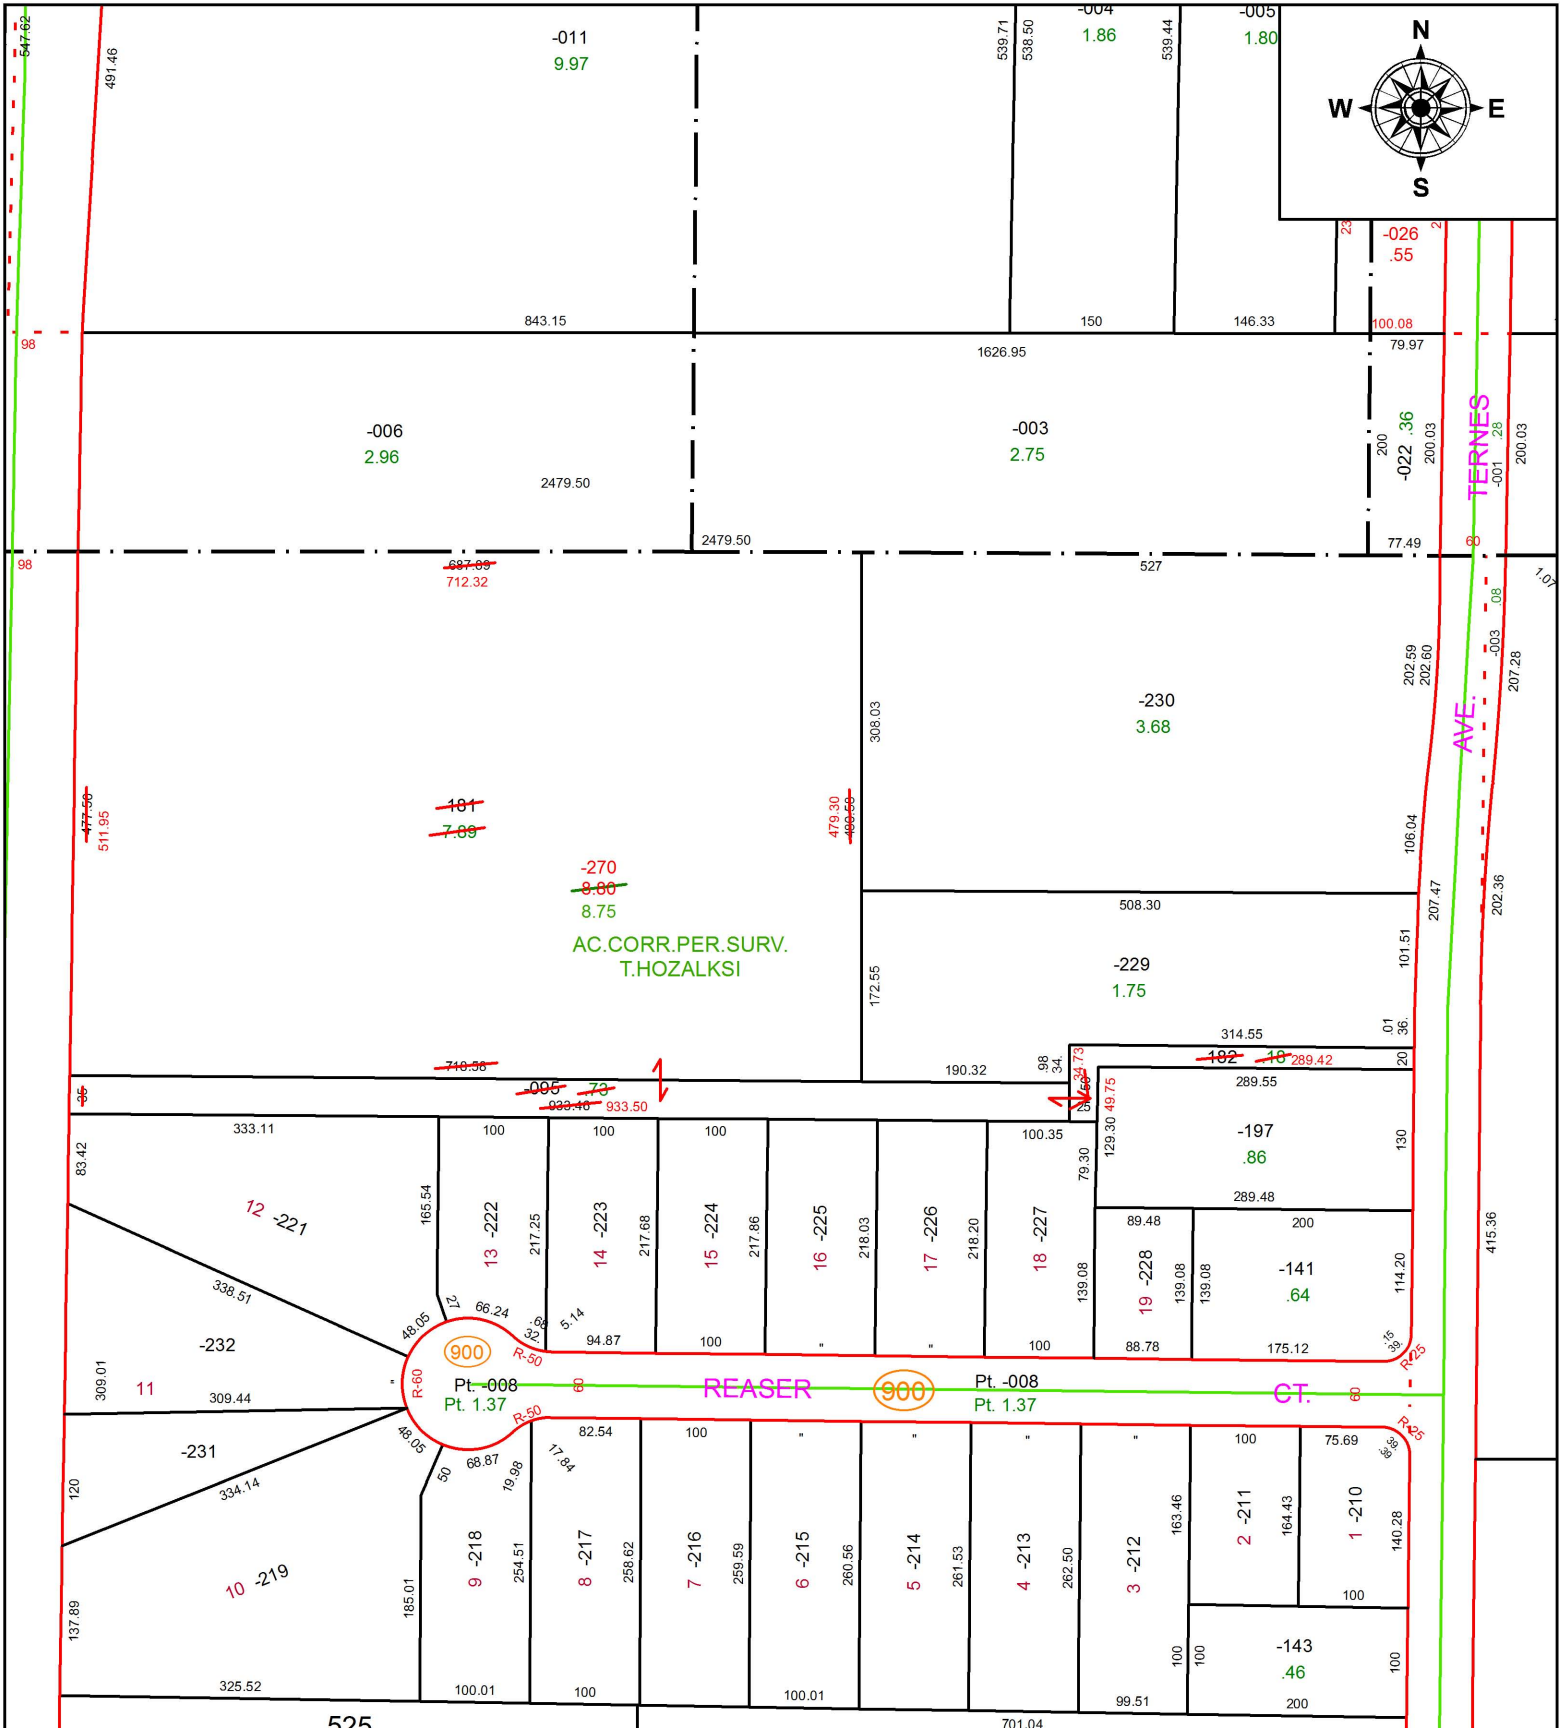

PARENT PARCEL: 06-25-007-000-095, -181, -182

CHILD PARCEL: 06-25-007-000-270

STARTING POINT: INTERSECTION OF C/L OF TAYLOR ST. AND C/L OF TERNES AVE.

18-03978-A

SPLITS/DEEDS PROCESSED
 LORAIN COUNTY TAX MAP DEPARTMENT
 226 MIDDLE AVE. ELYRIA, OH

SURVEYED BY: TIMOTHY D. HOZALSKI

CLOSURE: 1: 225,748

MAP PAGE(S): 6-25-007

APPROVED BY: RRM **DATE:** 11-9-18

SCALE: 1" = 175 **PRIOR INSTRUMENT:** VOL.270/153