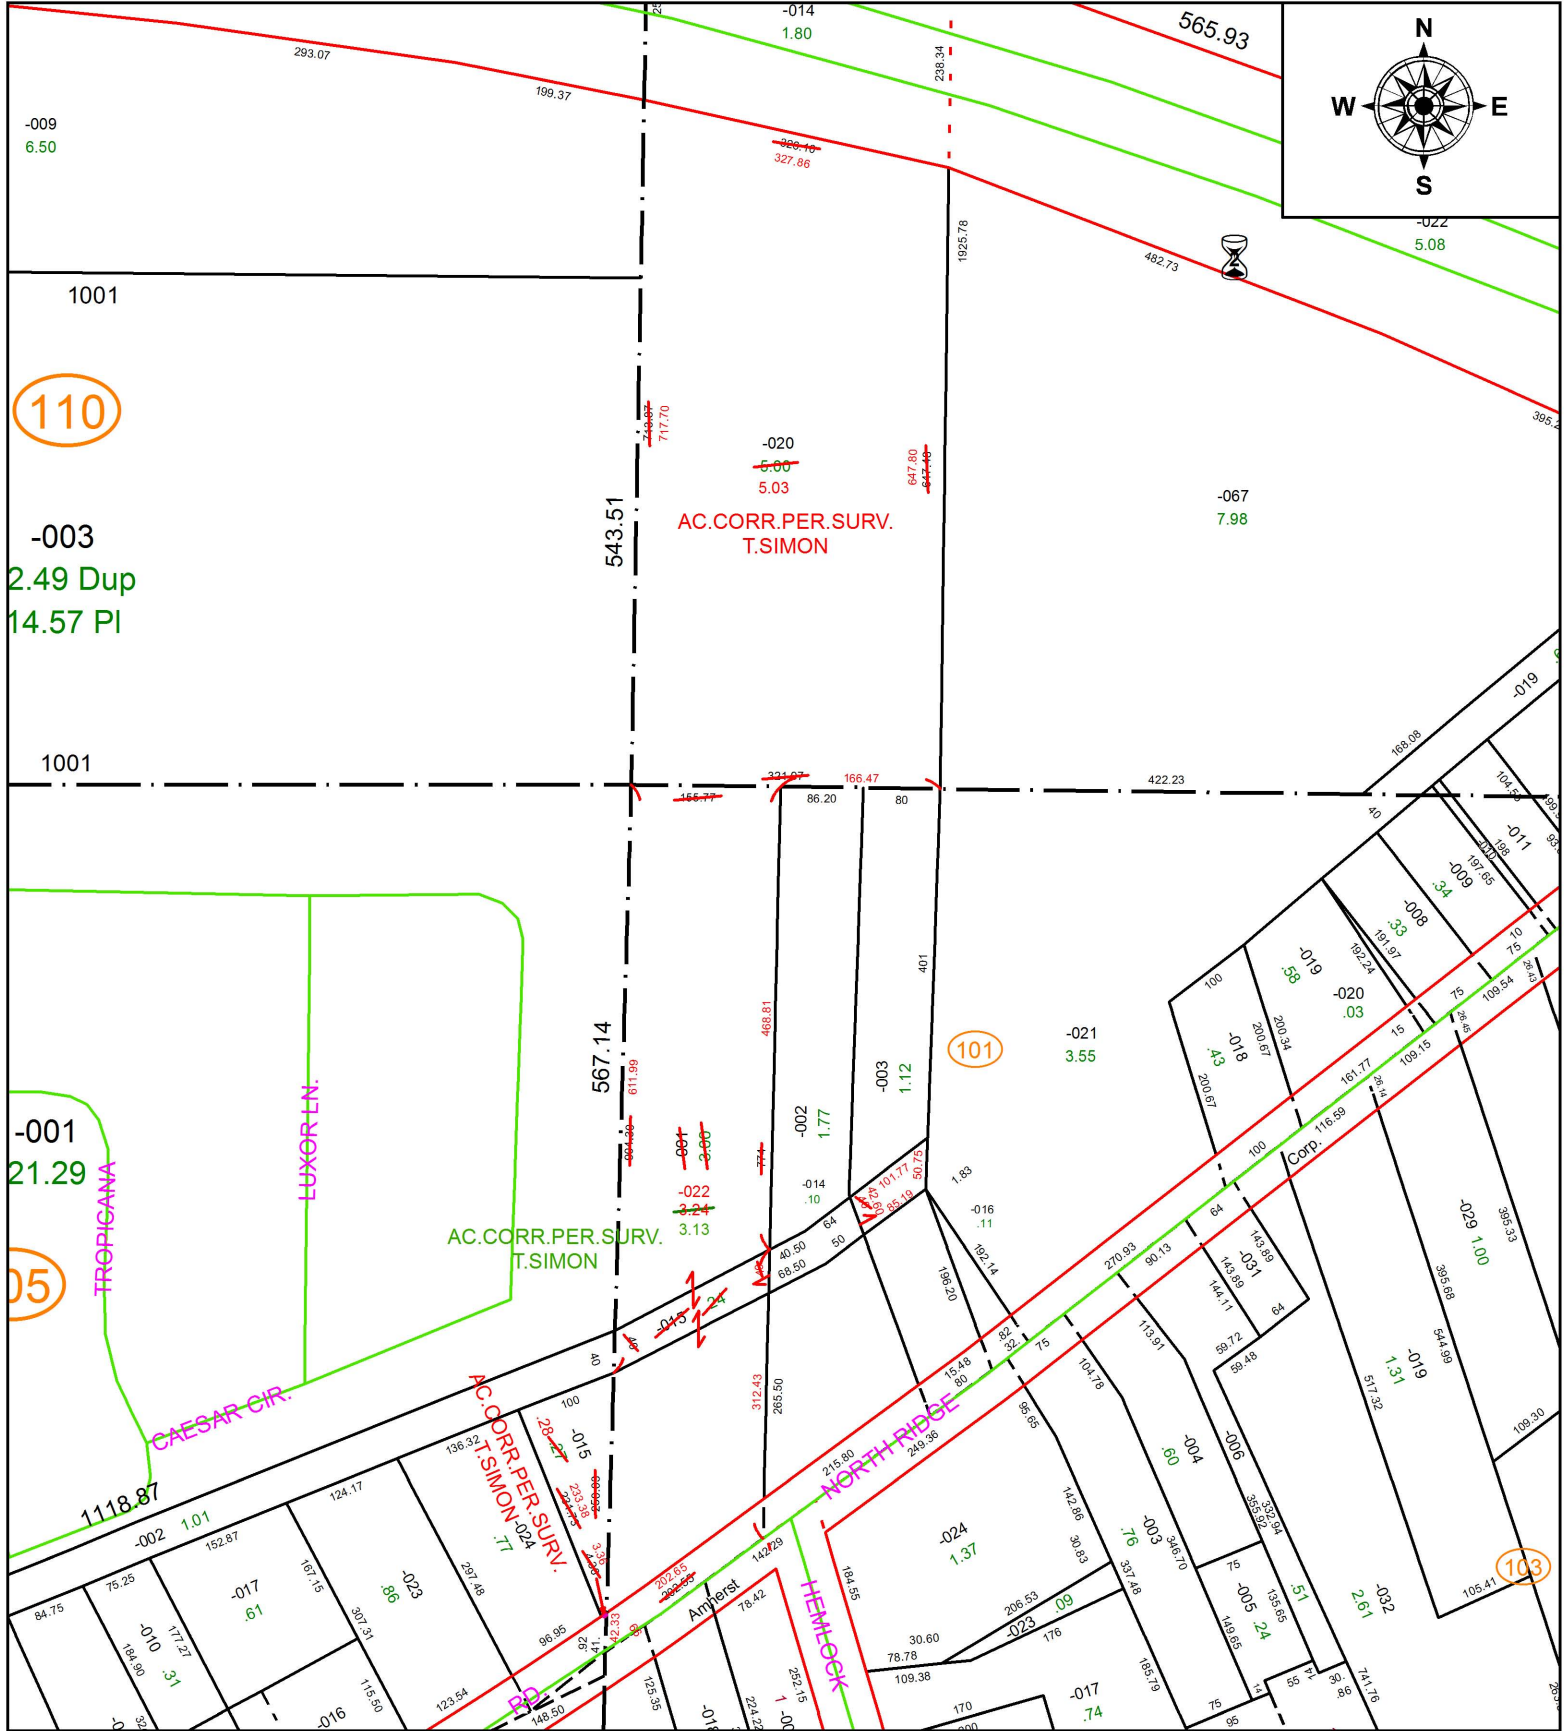

PARENT PARCEL: 05-00-042-105-015, 05-00-059-101-001, -015, 05-00-060-101-020

CHILD PARCEL: 05-00-042-105-015, 05-00-059-101-022, 05-00-060-101-020

STARTING POINT: SOUTHWEST CORNER OF O.L.60

19-03971

SPLITS/DEEDS PROCESSED
 LORAIN COUNTY TAX MAP DEPARTMENT
 226 MIDDLE AVE. ELYRIA, OH

SURVEYED BY: THOMAS A. SIMON
CLOSURE: 1:364,143
MAP PAGE(S): 5-00-059
APPROVED BY: RRM **DATE:** 5-13-19
SCALE: 1" = 200 **PRIOR INSTRUMENT:** 20190713785