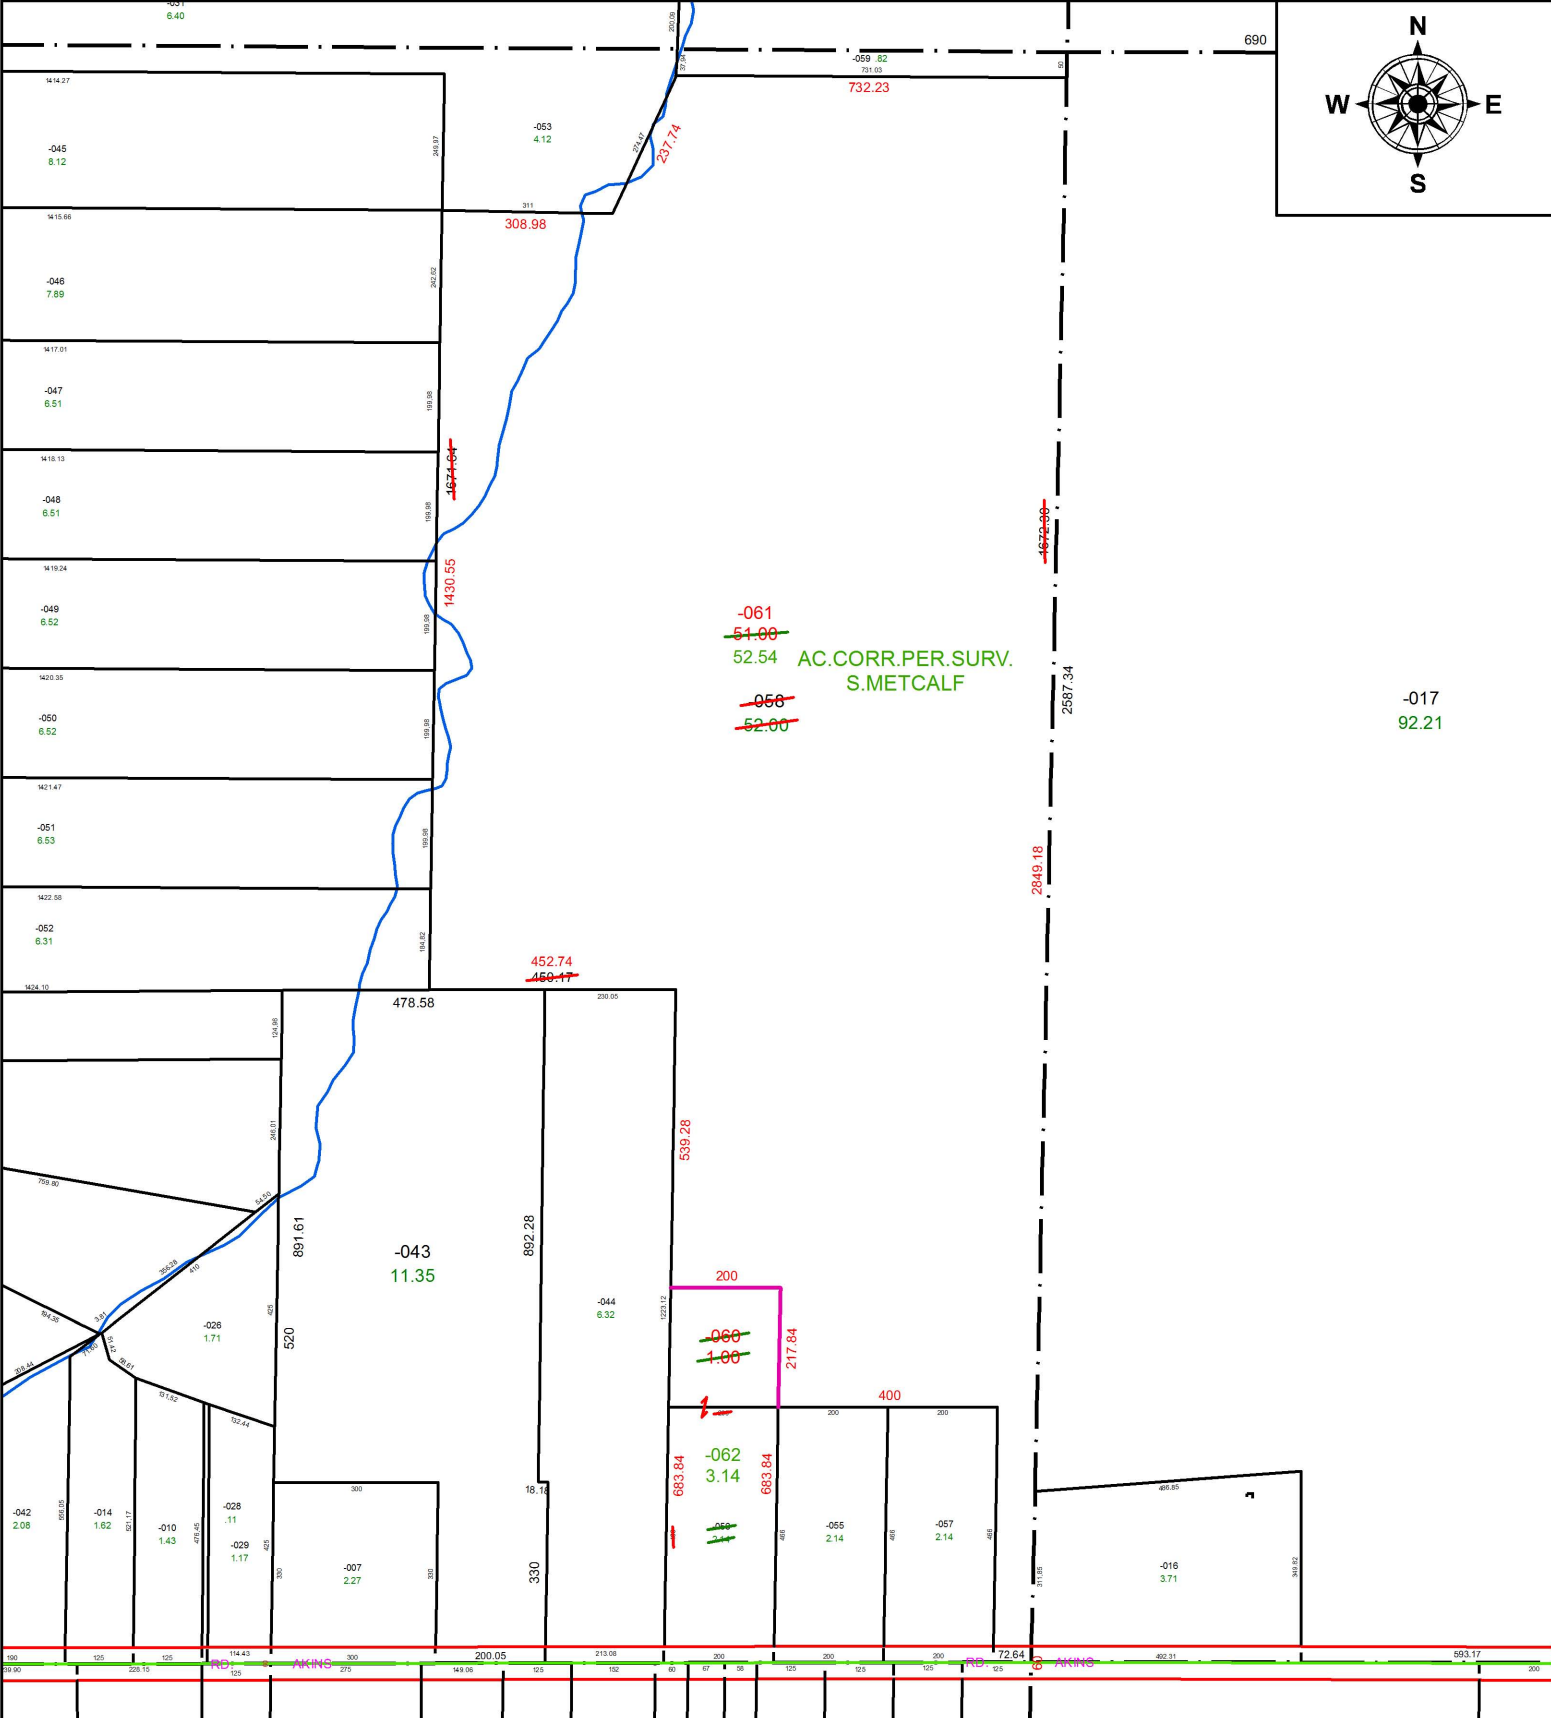

PARENT PARCEL: 12-00-073-000-056, -058
 CHILD PARCEL: 12-00-073-000-060 THRU -062
 STARTING POINT: SOUTHEAST CORNER OF O.L.73

19-03970

SPLITS/DEEDS PROCESSED
 LORAIN COUNTY TAX MAP DEPARTMENT
 226 MIDDLE AVE. ELYRIA, OH

SURVEYED BY: STEVEN J. METCALF
 CLOSURE: 1:2,302,222
 MAP PAGE(S): 12-00-073
 APPROVED BY: RRM DATE: 5-13-19
 SCALE: 1" = 350 PRIOR INSTRUMENT: 20160573889