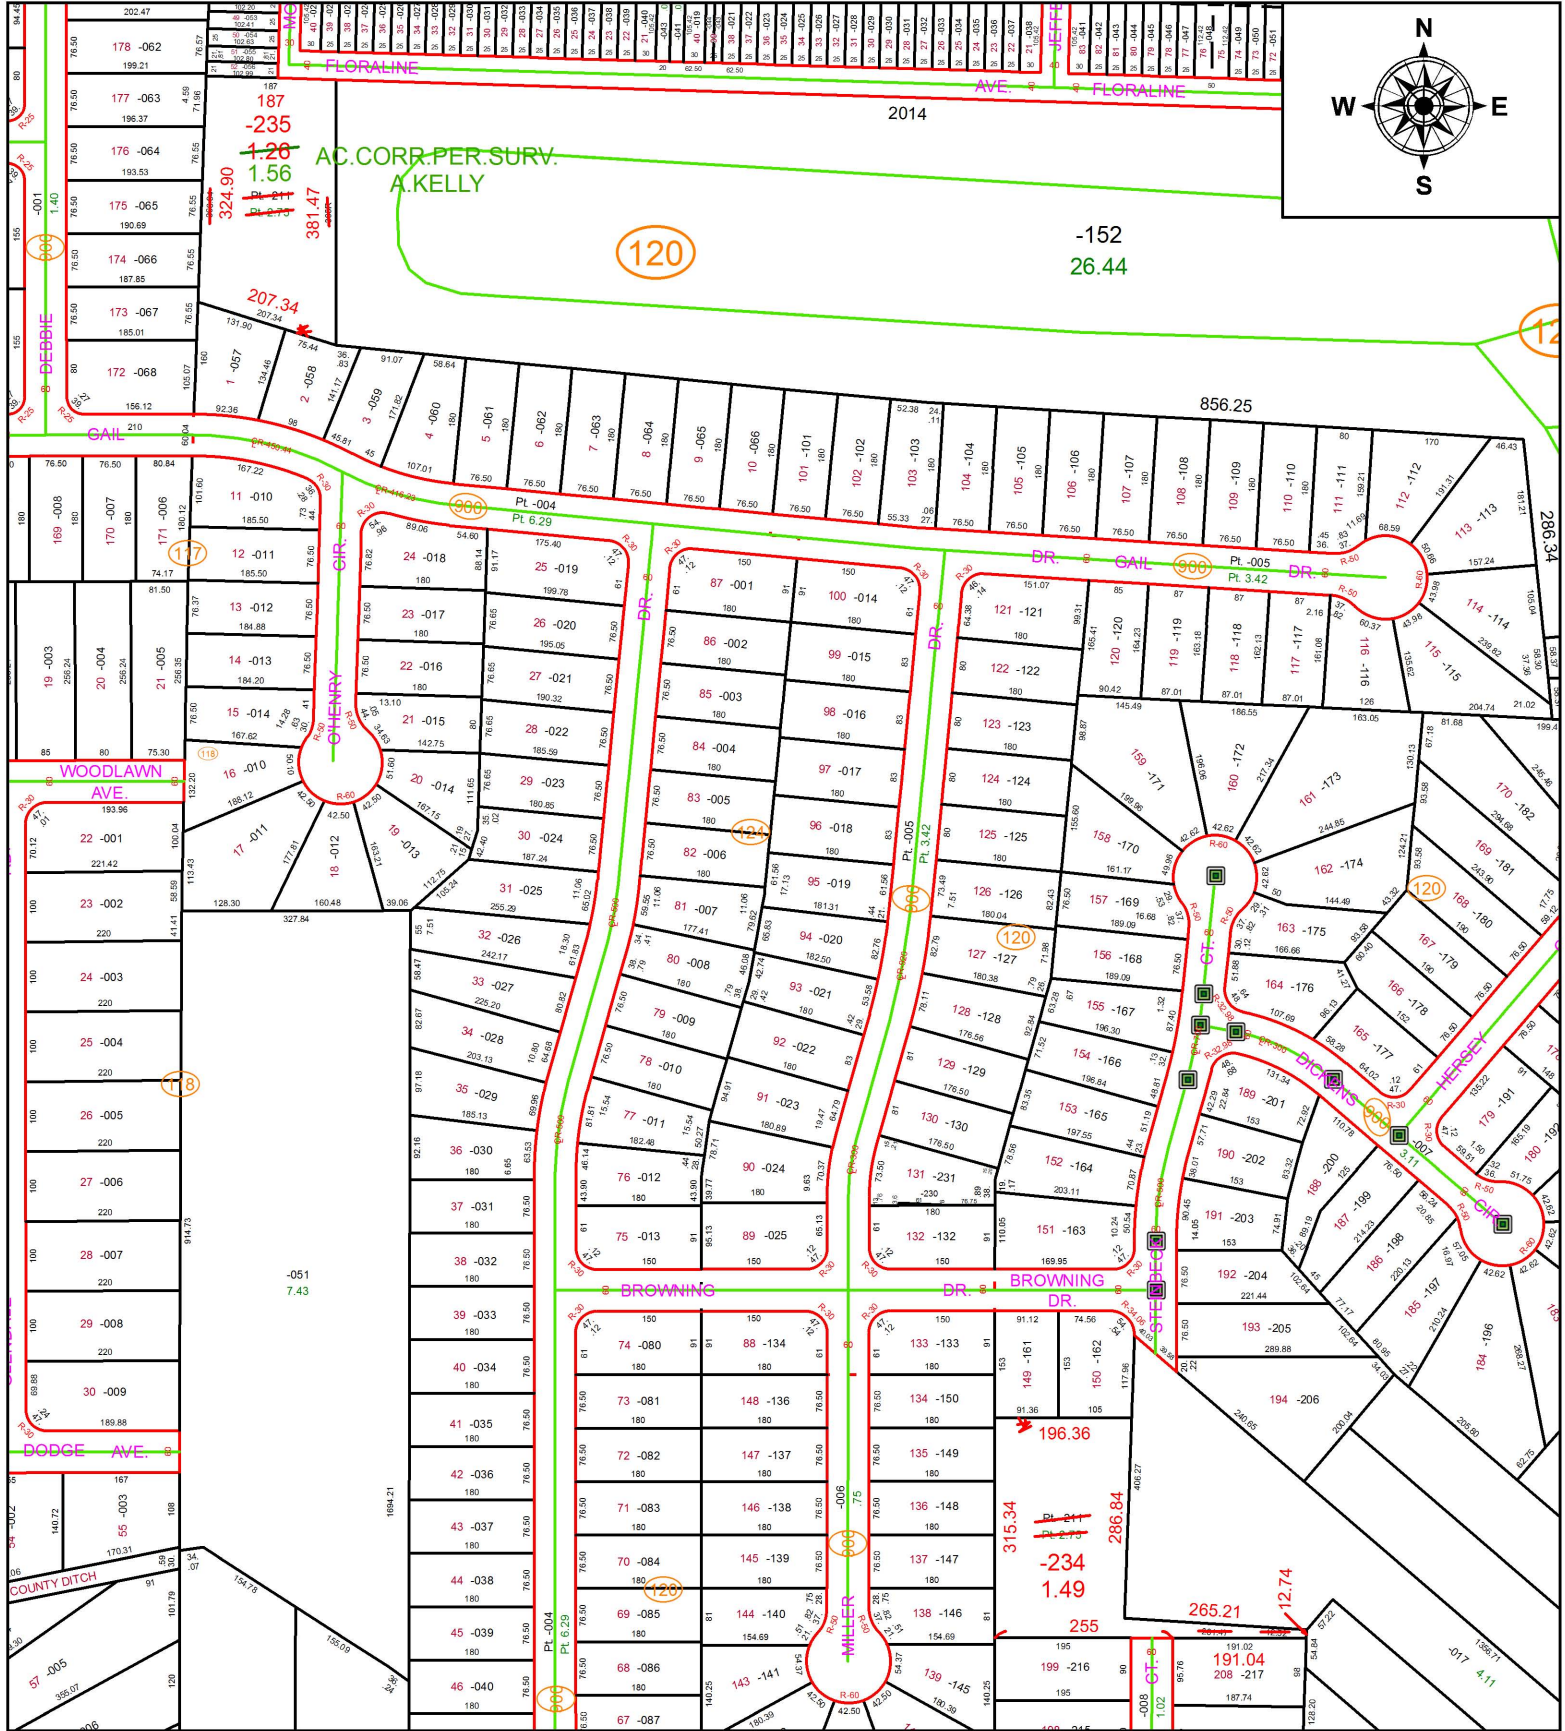

PARENT PARCEL: 07-00-009-120-211

CHILD PARCEL: 07-00-009-120-234, -235

STARTING POINT: INTERSECTION OF C/L OF BROWNING DR. AND C/L OF MILLER DR.

19-03968

**SPLITS/DEEDS PROCESSED**

LORAIN COUNTY TAX MAP DEPARTMENT  
226 MIDDLE AVE. ELYRIA, OH

SURVEYED BY: AMY M. KELLY

CLOSURE: 1: 213,656

MAP PAGE(S): 7-00-009

APPROVED BY: RRM DATE: 5-8-19

SCALE: 1" = 275 PRIOR INSTRUMENT: OR 827/771