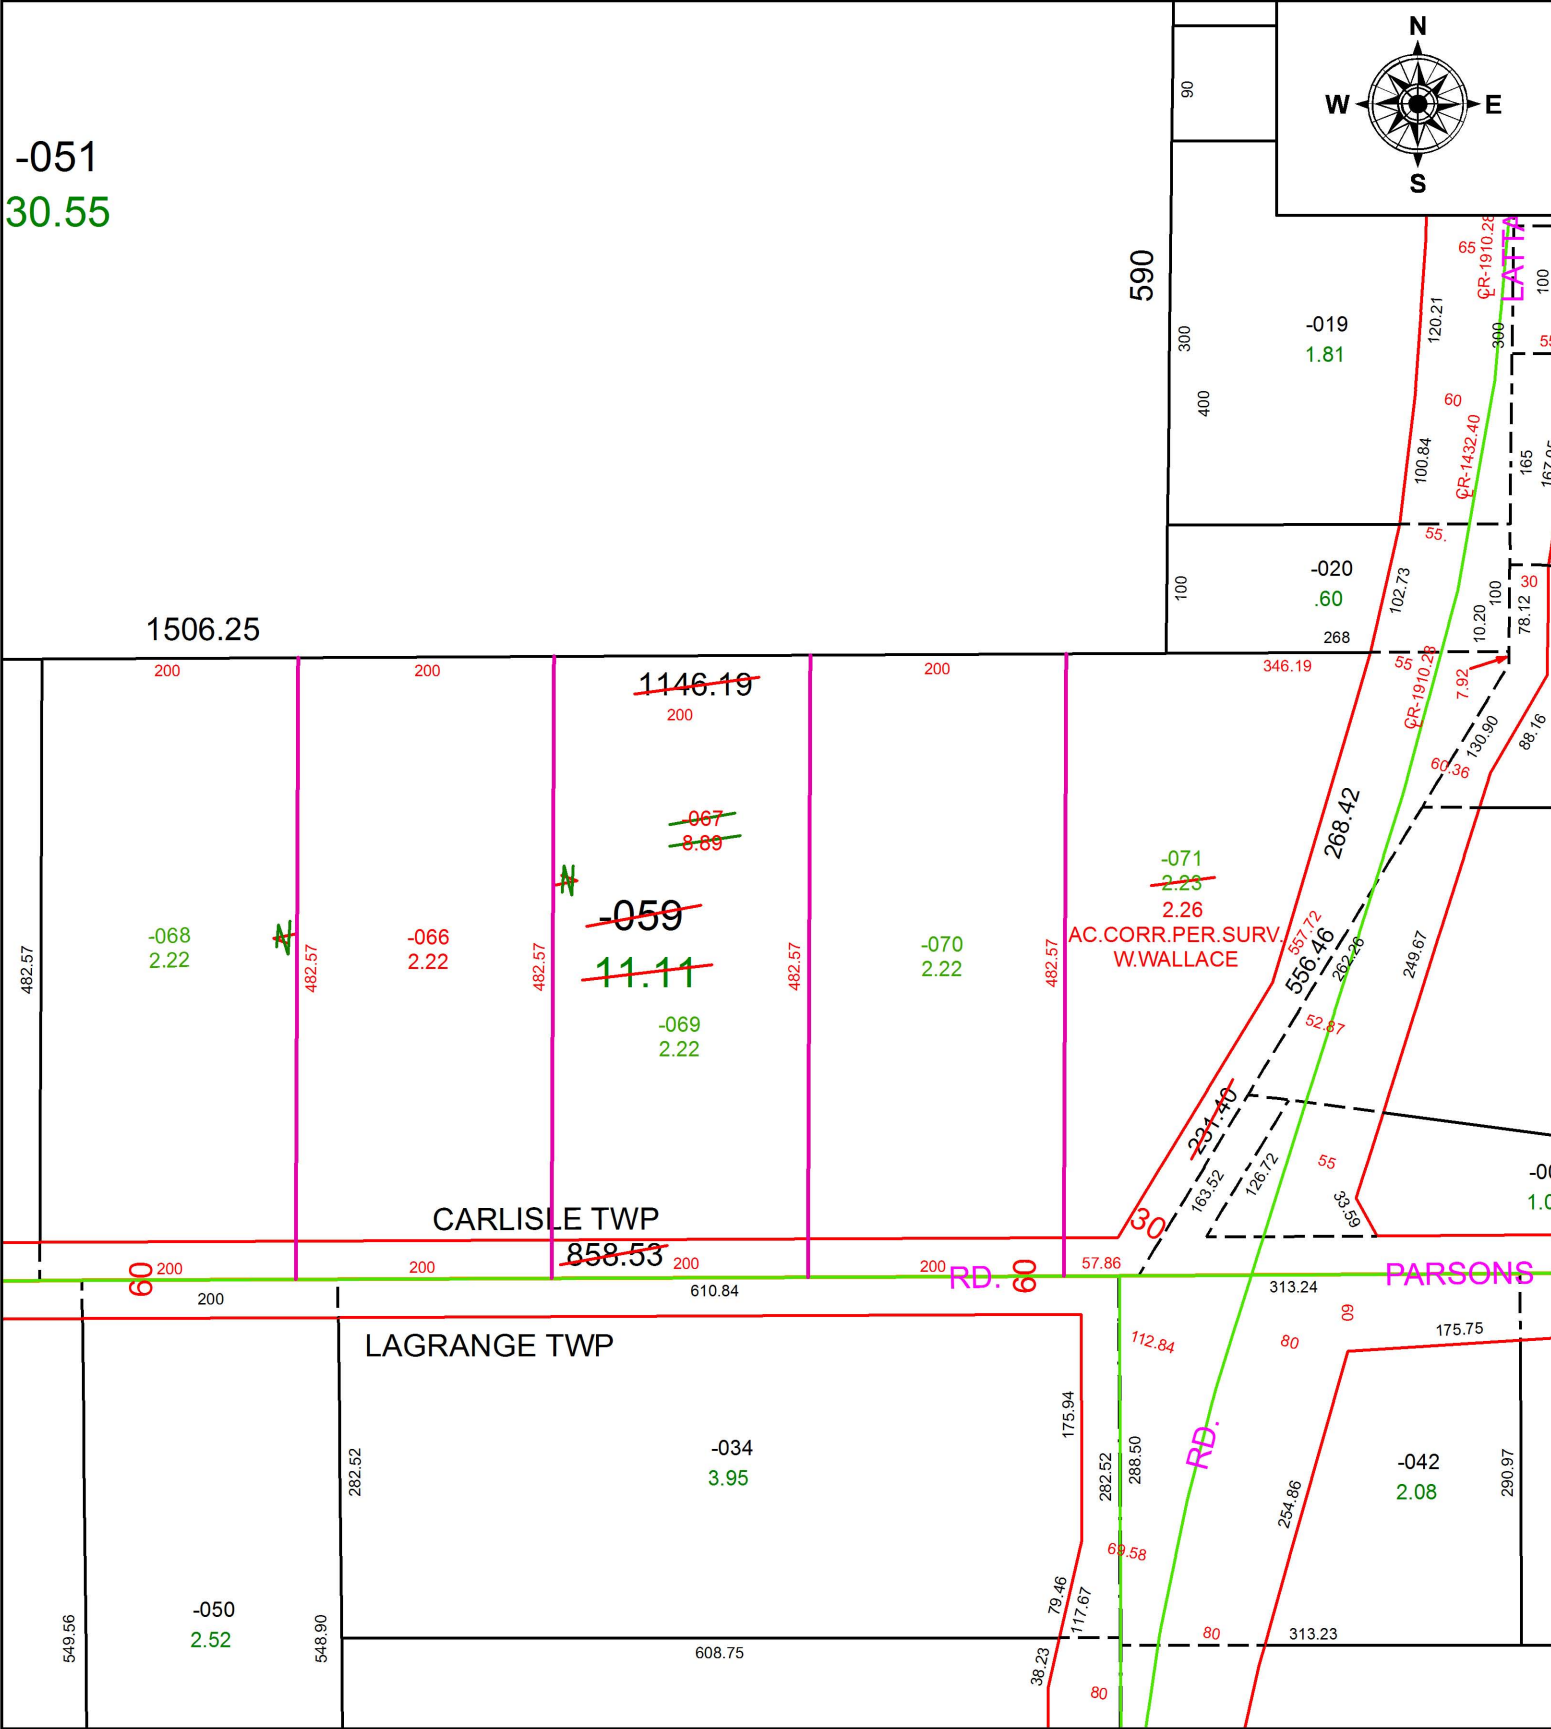

PARENT PARCEL: 10-00-023-101-059
 CHILD PARCEL: 10-00-023-101-066 THRU -071
 STARTING POINT: SOUTHWEST CORNER OF SEC. 23

19-03965

 **SPLITS/DEEDS PROCESSED**
 LORAIN COUNTY TAX MAP DEPARTMENT
 226 MIDDLE AVE. ELYRIA, OH

SURVEYED BY: WILLIAM R. WALLACE
 CLOSURE: 1: 556,068
 MAP PAGE(S): 10-00-023
 APPROVED BY: RRM DATE: 5-7-19
 SCALE: 1" = 150 PRIOR INSTRUMENT: 20160586284