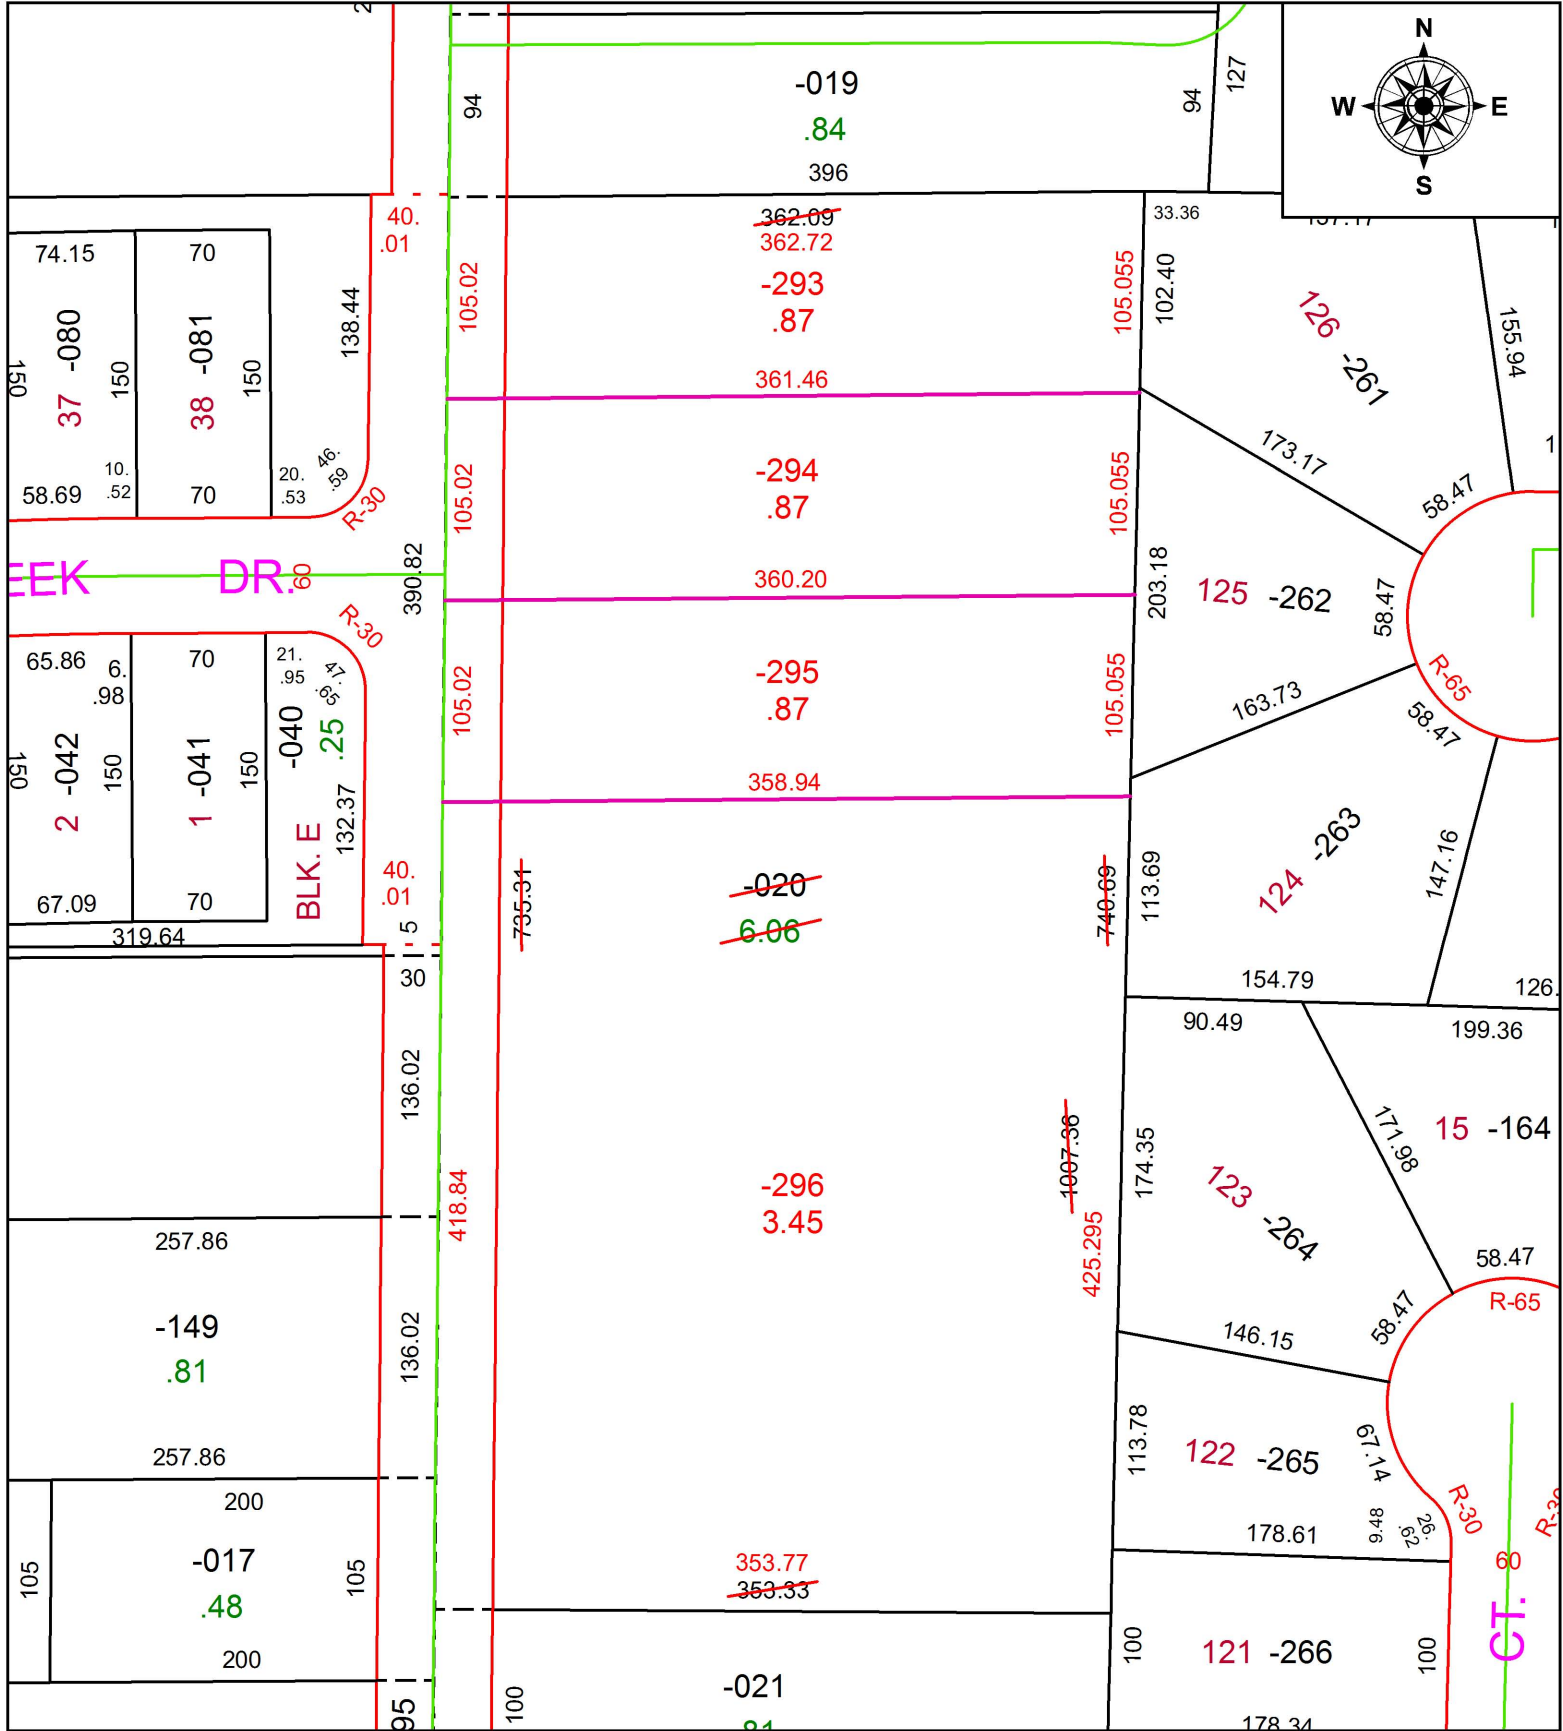

PARENT PARCEL: 04-00-023-105-020

CHILD PARCEL: 04-00-023-105-293 THRU -296

STARTING POINT: INTERSECTION OF C/L OF JAYCOX RD. AND C/L OF SCHWARTZ RD.

19-03960

**SPLITS/DEEDS PROCESSED**  
 LORAIN COUNTY TAX MAP DEPARTMENT  
 226 MIDDLE AVE. ELYRIA, OH

SURVEYED BY: MICHAEL P. SPELLACY  
 CLOSURE: 1:141,526  
 MAP PAGE(S): 4-00-023  
 APPROVED BY: RRM DATE: 4-25-19  
 SCALE: 1" = 100 PRIOR INSTRUMENT: 20030972751