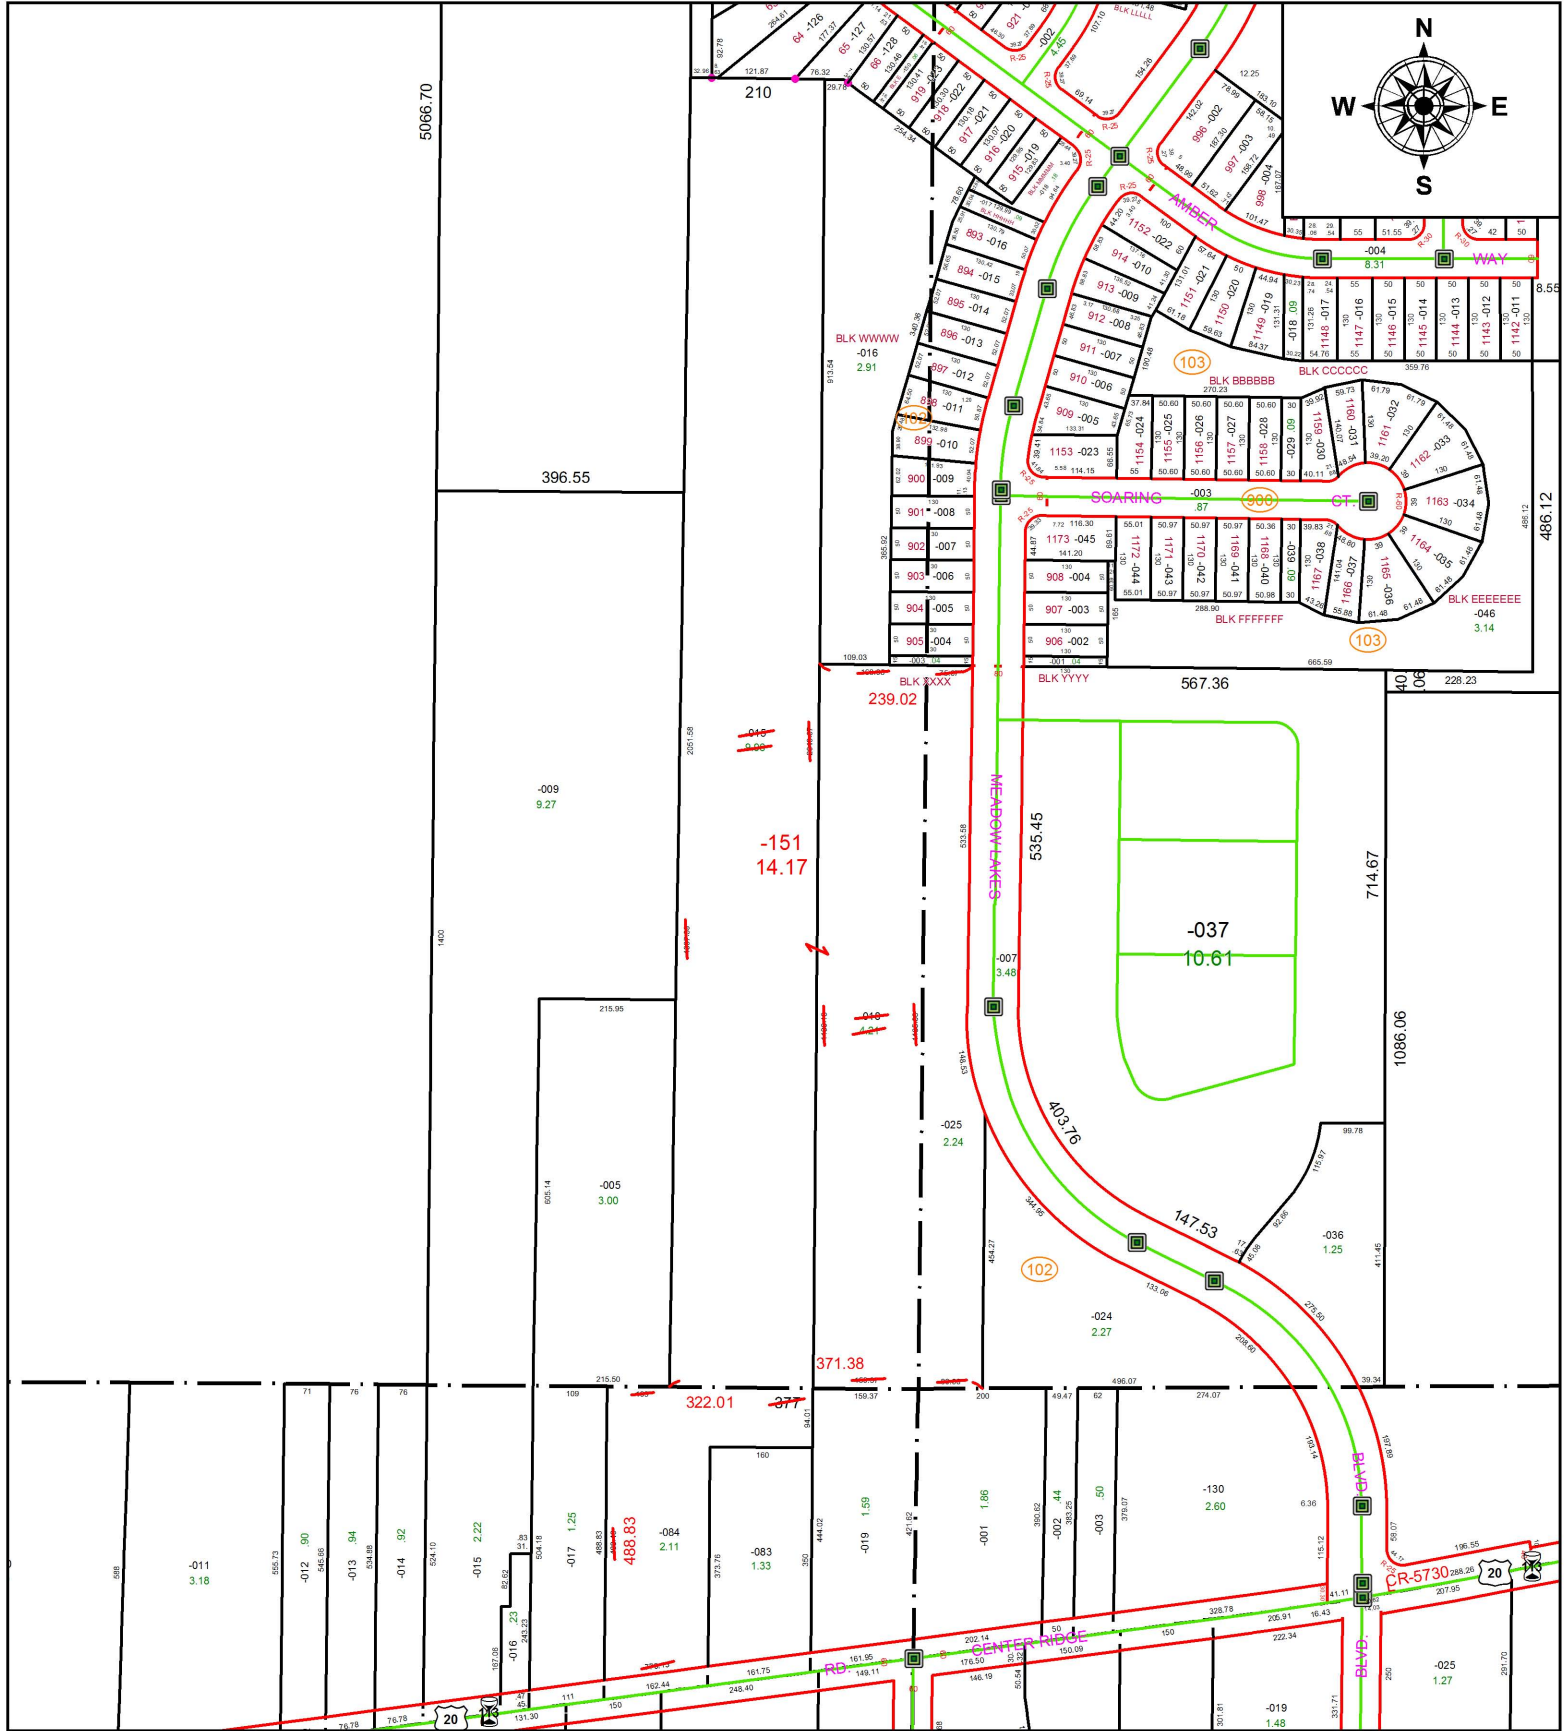

PARENT PARCEL: 07-00-033-102-025, 07-00-039-000-084, 07-00-040-000-015, -018

CHILD PARCEL: 07-00-033-102-025, 07-00-039-000-084, 07-00-040-000-151

STARTING POINT: NORTHEAST CORNER OF O.L.40

19-03956

SPLITS/DEEDS PROCESSED
 LORAIN COUNTY TAX MAP DEPARTMENT
 226 MIDDLE AVE. ELYRIA, OH

SURVEYED BY: AMY M. KELLY
 CLOSURE: 1:270,883
 MAP PAGE(S): 7-00-040
 APPROVED BY: RRM DATE: 4-12-19
 SCALE: 1" = 300 PRIOR INSTRUMENT: 20140508347