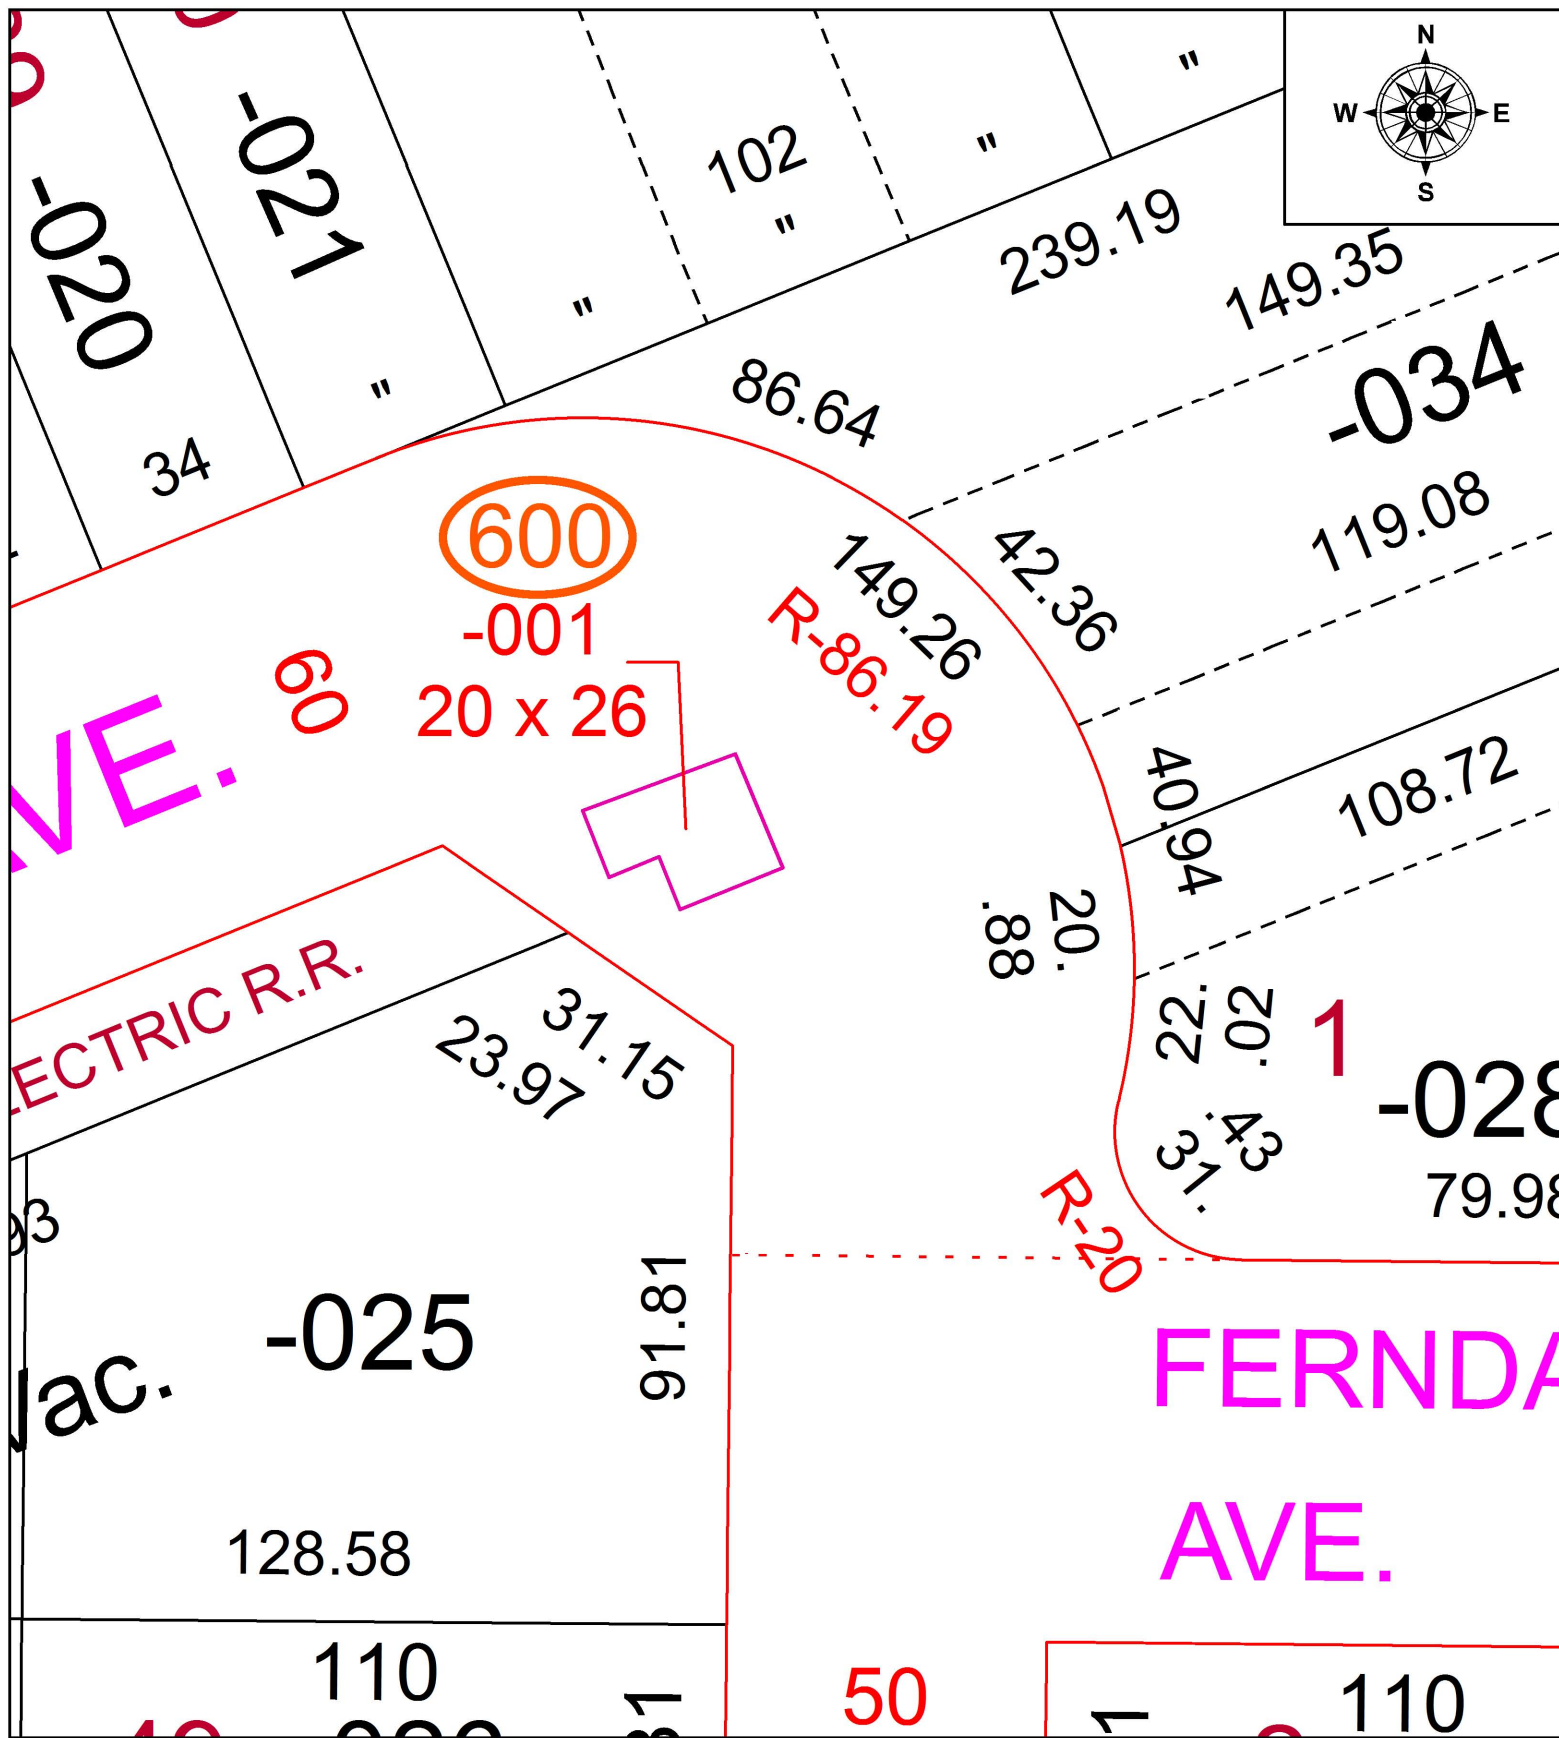

PARENT PARCEL: ADD TO DUPLICATE

CHILD PARCEL: 03-00-044-600-001

STARTING POINT: INTERSECTION OF W.DEVONSHIRE AVE. & DILLWOOD AVE.

18-03921-A

SPLITS/DEEDS PROCESSED

LORAIN COUNTY TAX MAP DEPARTMENT
226 MIDDLE AVE. ELYRIA, OH

SURVEYED BY: NA

CLOSURE: NA

MAP PAGE(S): 03-00-044

APPROVED BY: TJS DATE: 6/28/18

SCALE: 1" = 30' PRIOR INSTRUMENT: NA