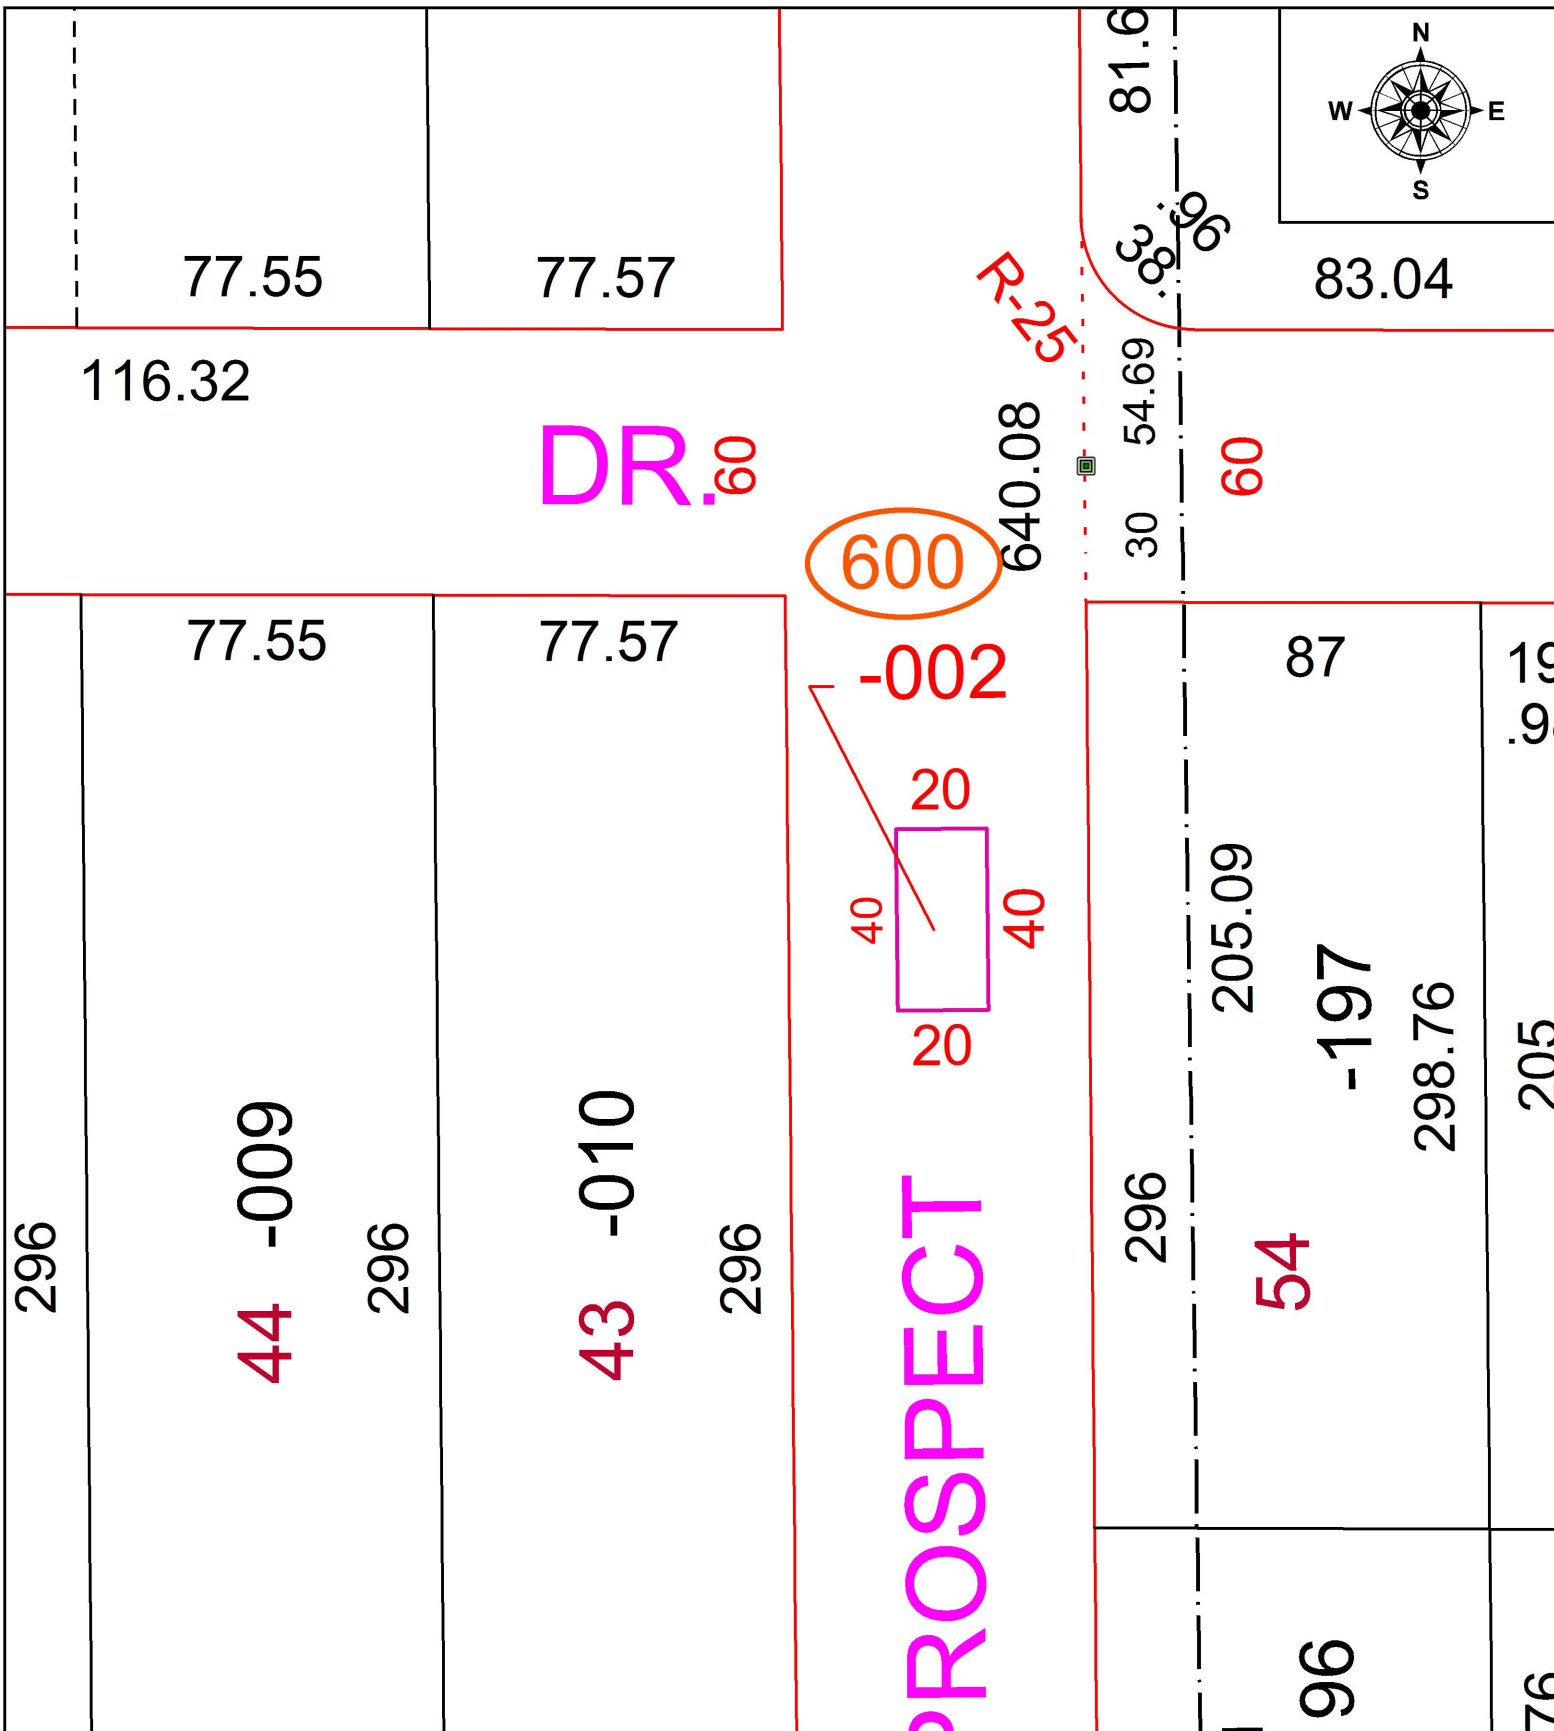

PARENT PARCEL: ADD TO DUPLICATE

CHILD PARCEL: 10-00-005-600-002

STARTING POINT: COLUMBIA GAS CO.

18-03920-A

SPLITS/DEEDS PROCESSED
LORAIN COUNTY TAX MAP DEPARTMENT
226 MIDDLE AVE. ELYRIA, OH

SURVEYED BY:	NA
CLOSURE:	NA
MAP PAGE(S):	10-00-005
APPROVED BY:	TJS DATE: 6/22/18
SCALE:	1" = 25' PRIOR INSTRUMENT: NA