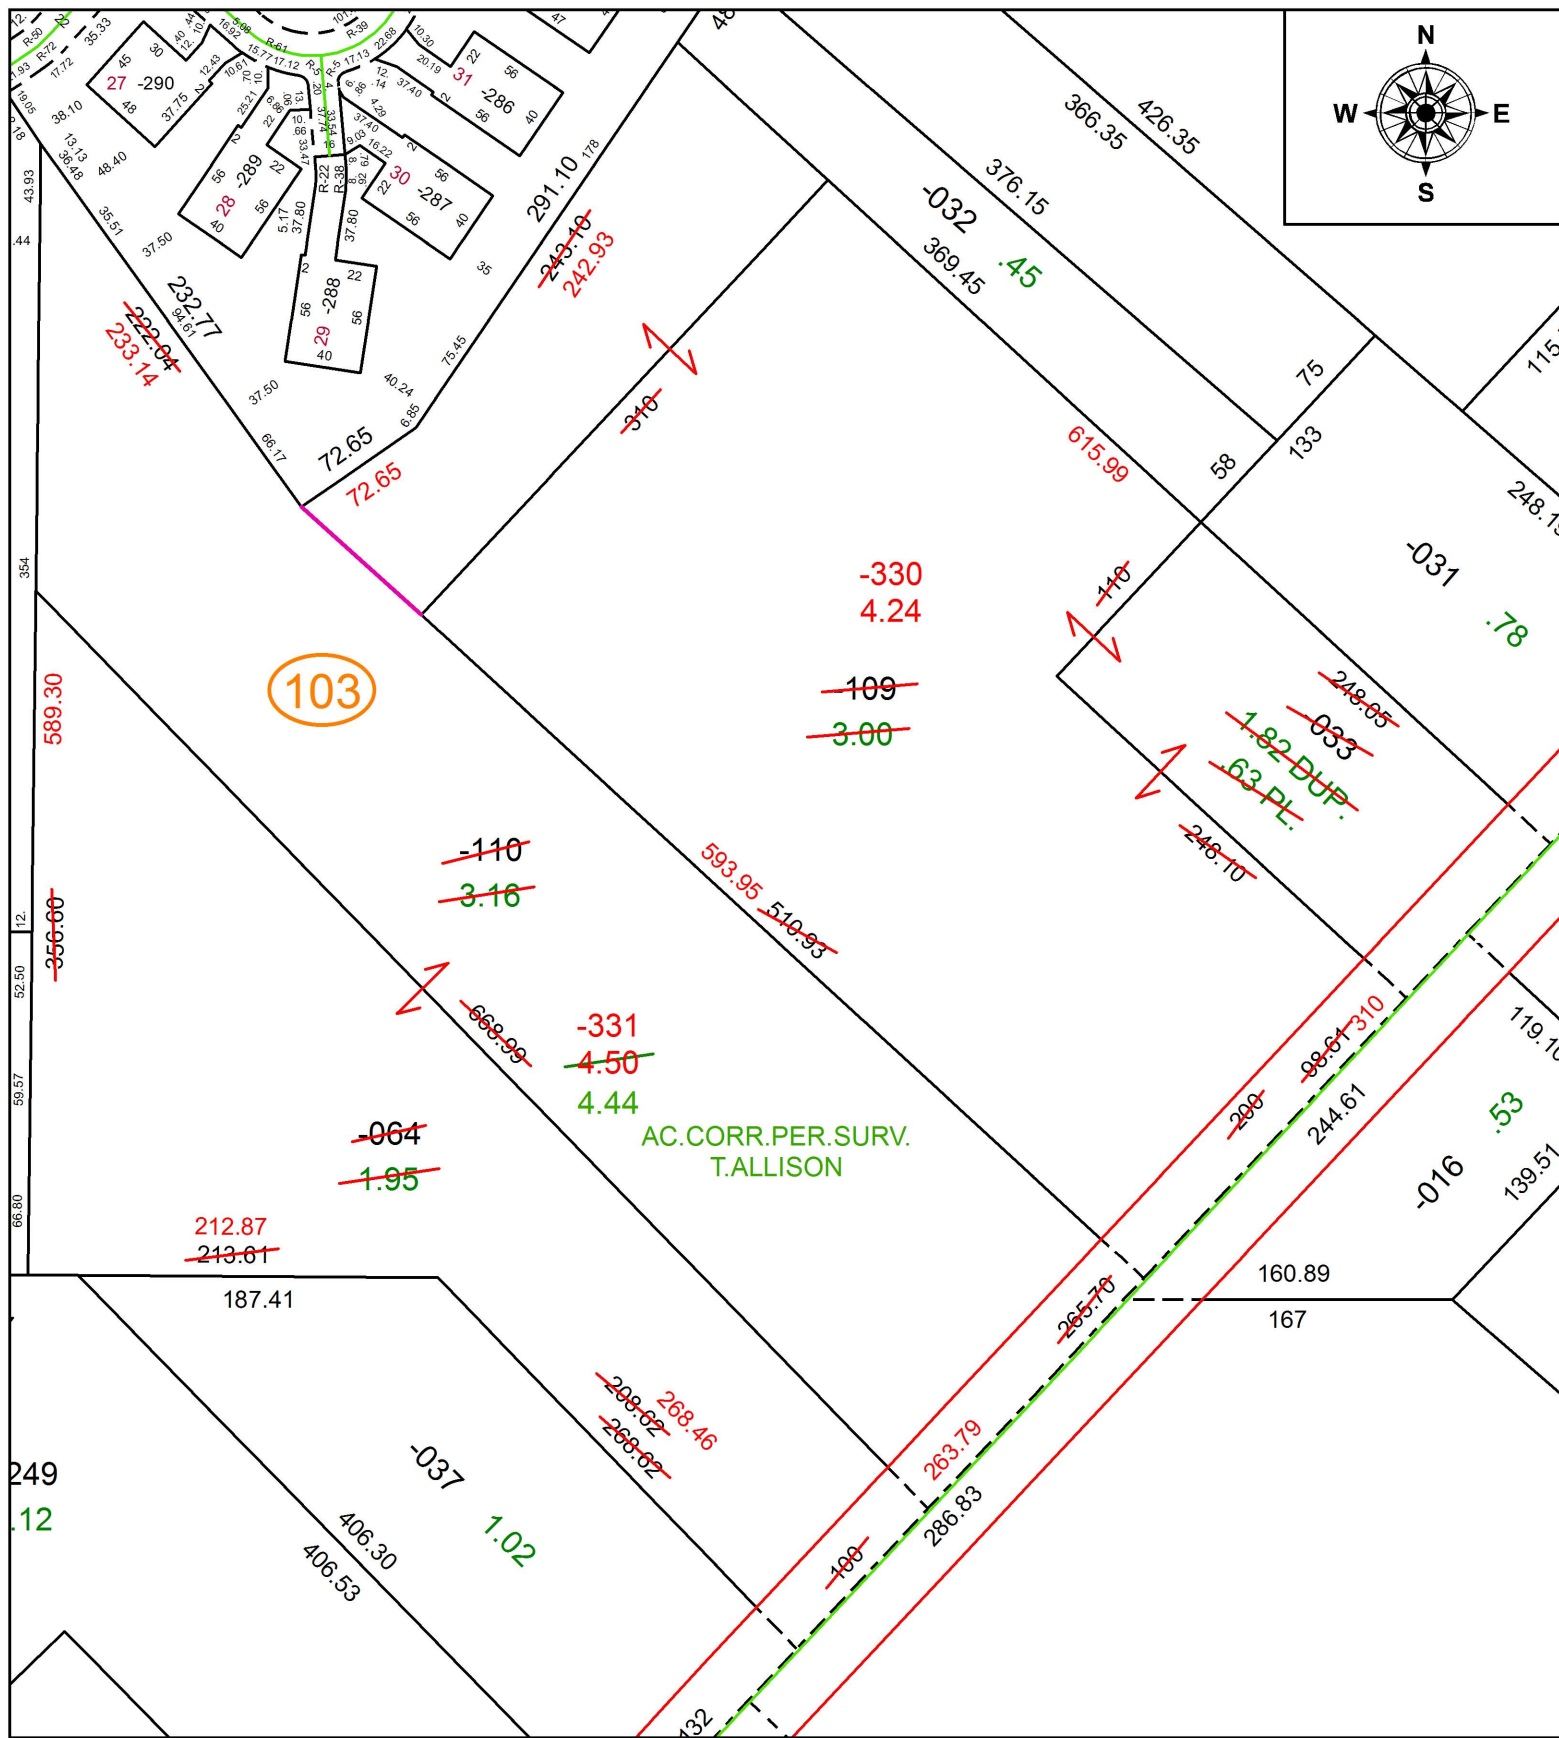

PARENT PARCEL: 07-00-014-103-033, -064, -109, -110

CHILD PARCEL: 07-00-014-103-330, -331

STARTING POINT: SOUTHEAST CORNER OF DEERFIELD MEADOWS PH.4

18-03918

SPLITS/DEEDS PROCESSED
LORAIN COUNTY TAX MAP DEPARTMENT
226 MIDDLE AVE. ELYRIA, OH

SURVEYED BY: TERRENCE R. ALLISON
CLOSURE: 1: 141,068
MAP PAGE(S): 7-00-014
APPROVED BY: RRM DATE: 12-19-18
SCALE: 1" = 100 PRIOR INSTRUMENT: 20040011491