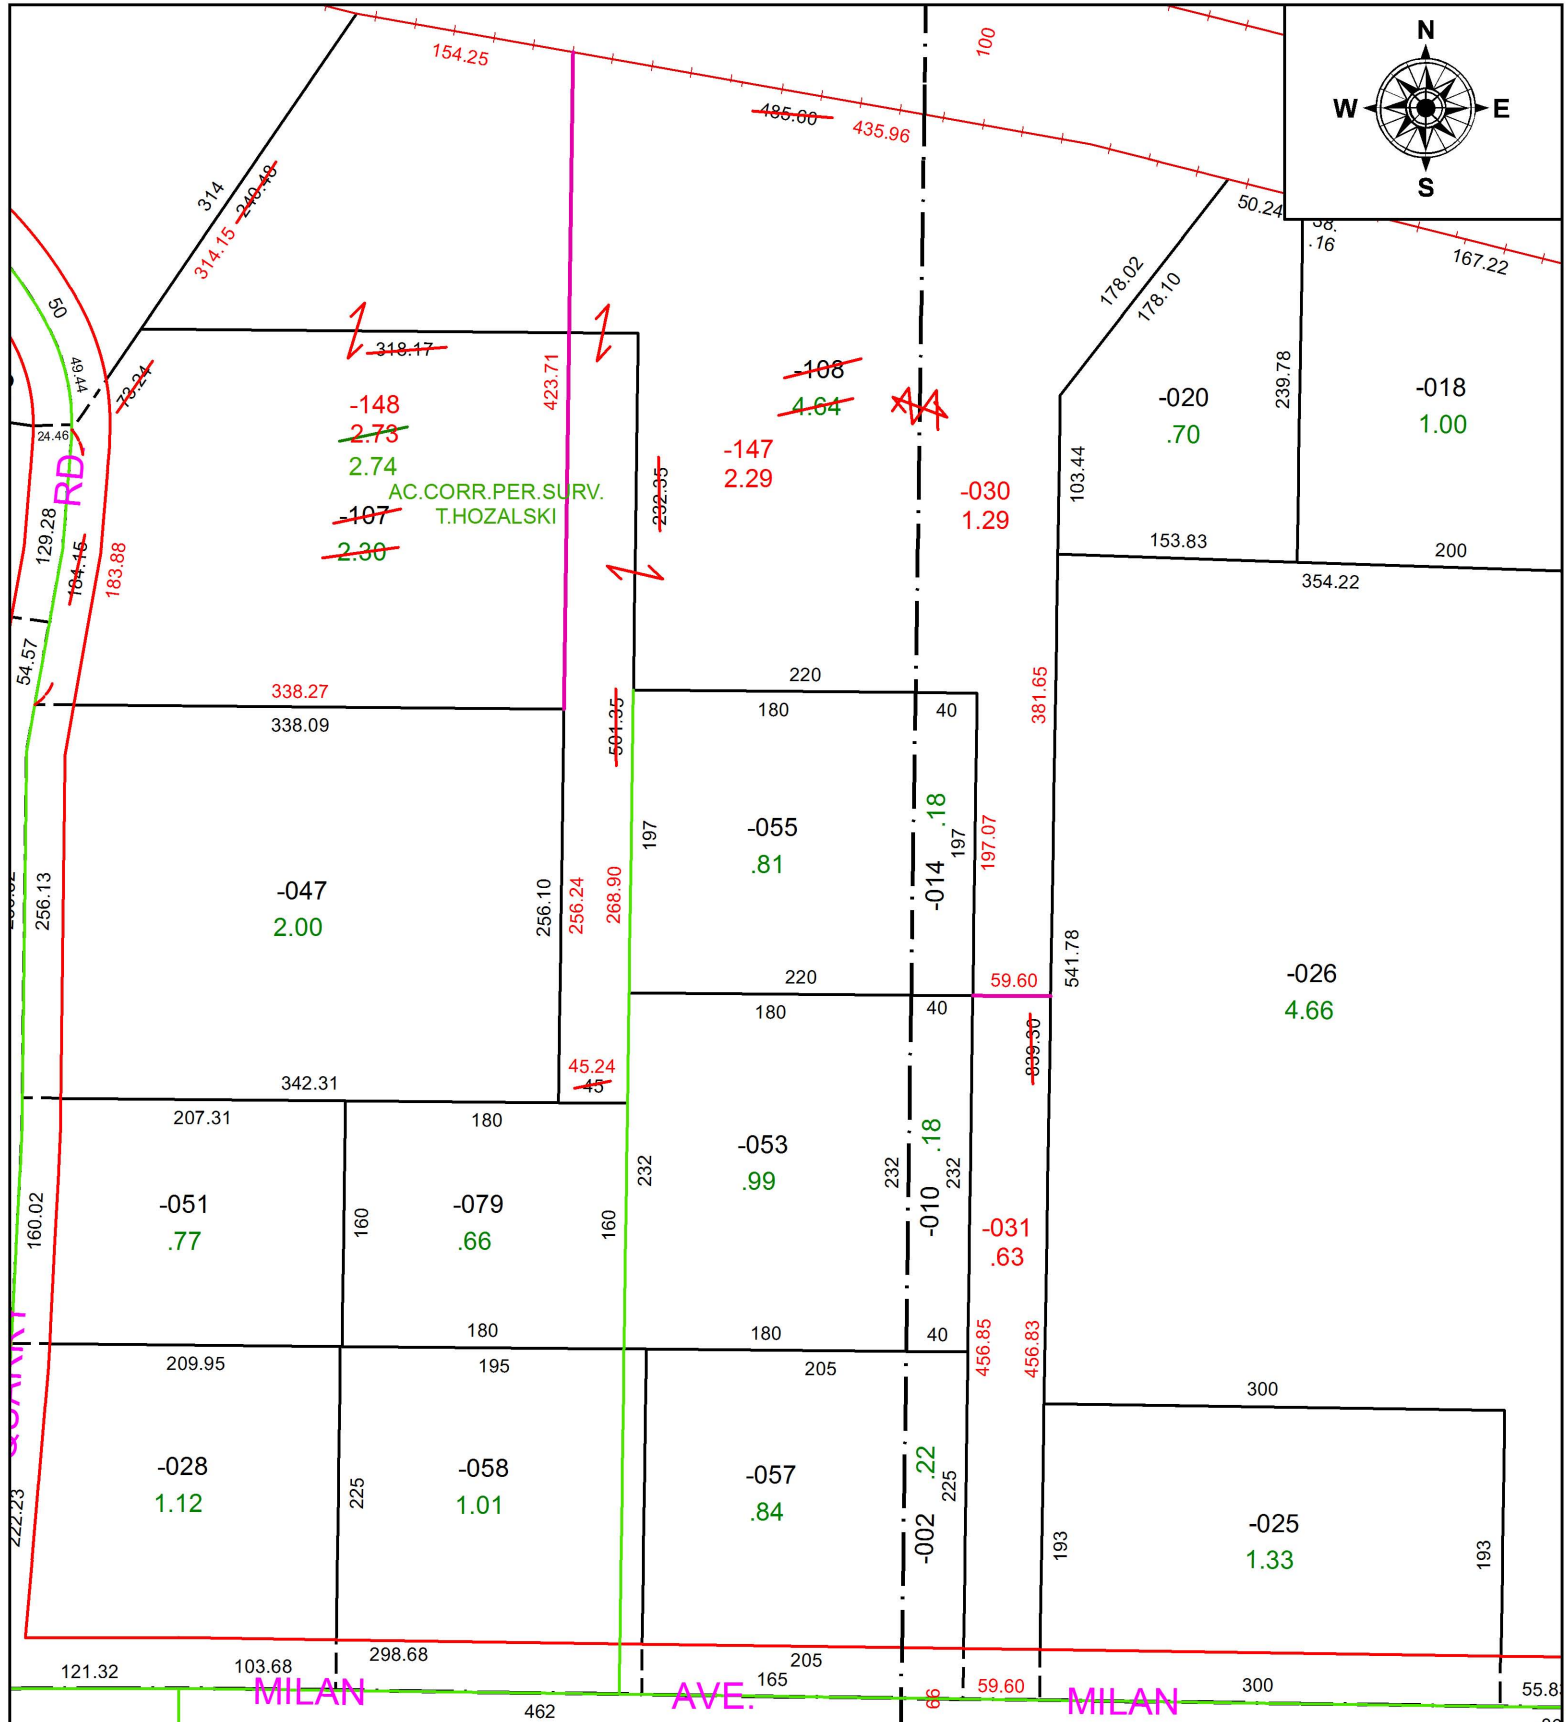

PARENT PARCEL: 05-00-098-000-107, -108

CHILD PARCEL: 05-00-003-106-030, -031, 05-00-098-000-147, -148

STARTING POINT: INTERSECTION OF C/L OF QUARRY RD, AND C/L OF MILAN AVE.

18-03905

SPLITS/DEEDS PROCESSED
 LORAIN COUNTY TAX MAP DEPARTMENT
 226 MIDDLE AVE. ELYRIA, OH

SURVEYED BY: TIMOHTY D. HOZALSKI
 CLOSURE: 1: 142,741
 MAP PAGE(S): 5-00-098
 APPROVED BY: RRM DATE: 11-13-18
 SCALE: 1" = 125 PRIOR INSTRUMENT: 20020807327