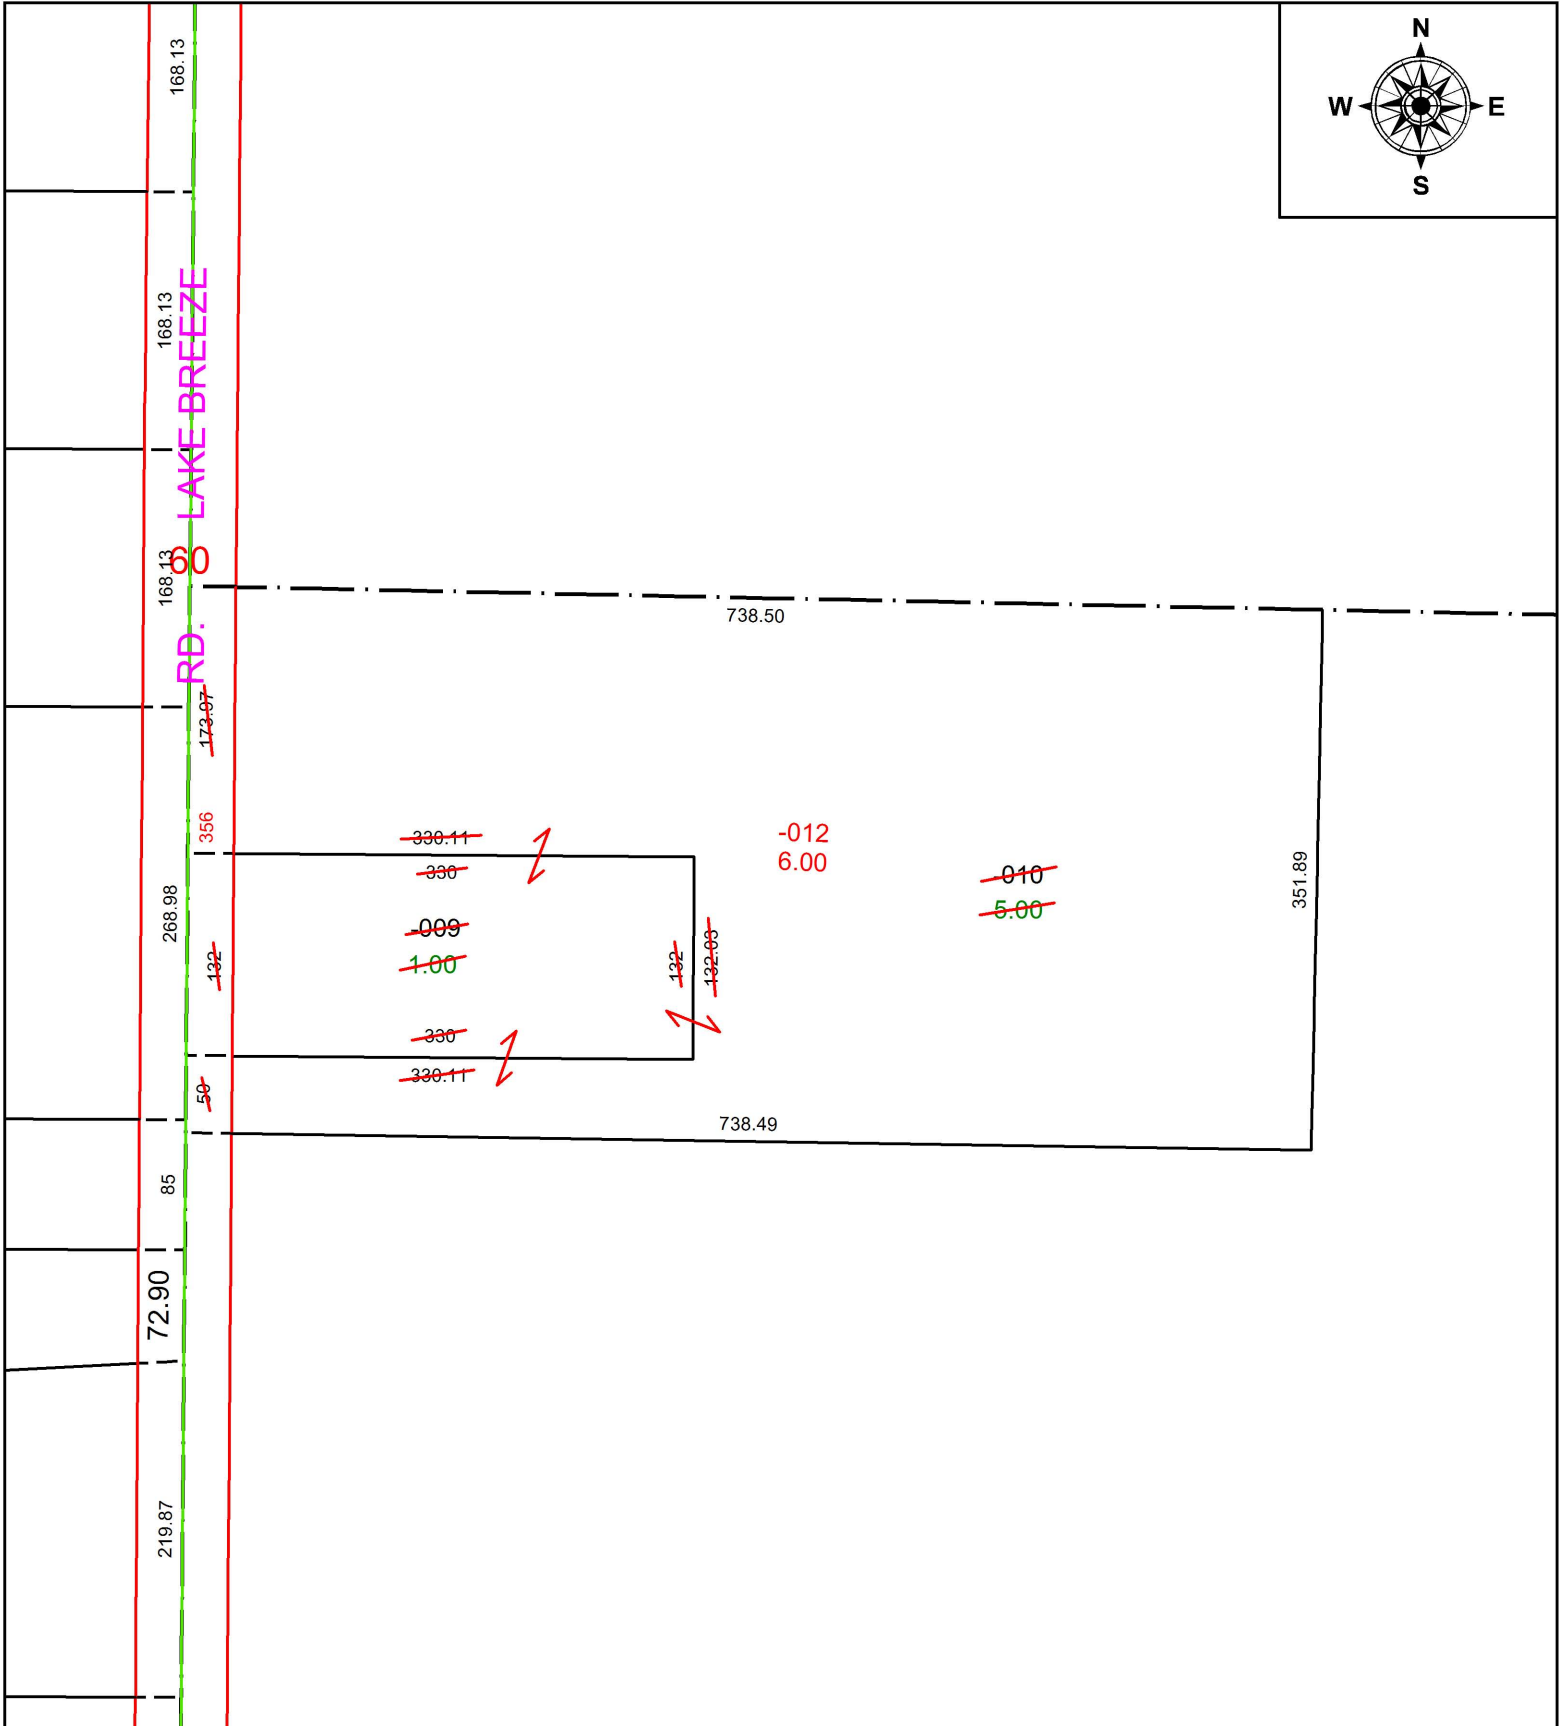

PARENT PARCEL: 03-00-028-000-009, -010

CHILD PARCEL: 03-00-028-000-012

STARTING POINT: NORTHWEST CORNER OF O.L.28

18-03900

SPLITS/DEEDS PROCESSED
 LORAIN COUNTY TAX MAP DEPARTMENT
 226 MIDDLE AVE. ELYRIA, OH

SURVEYED BY: BRENT D. ANDERSON

CLOSURE: 1: 536,839

MAP PAGE(S): 3-00-028

APPROVED BY: RRM DATE: 11-6-18

SCALE: 1" = 125 PRIOR INSTRUMENT: 20170645932