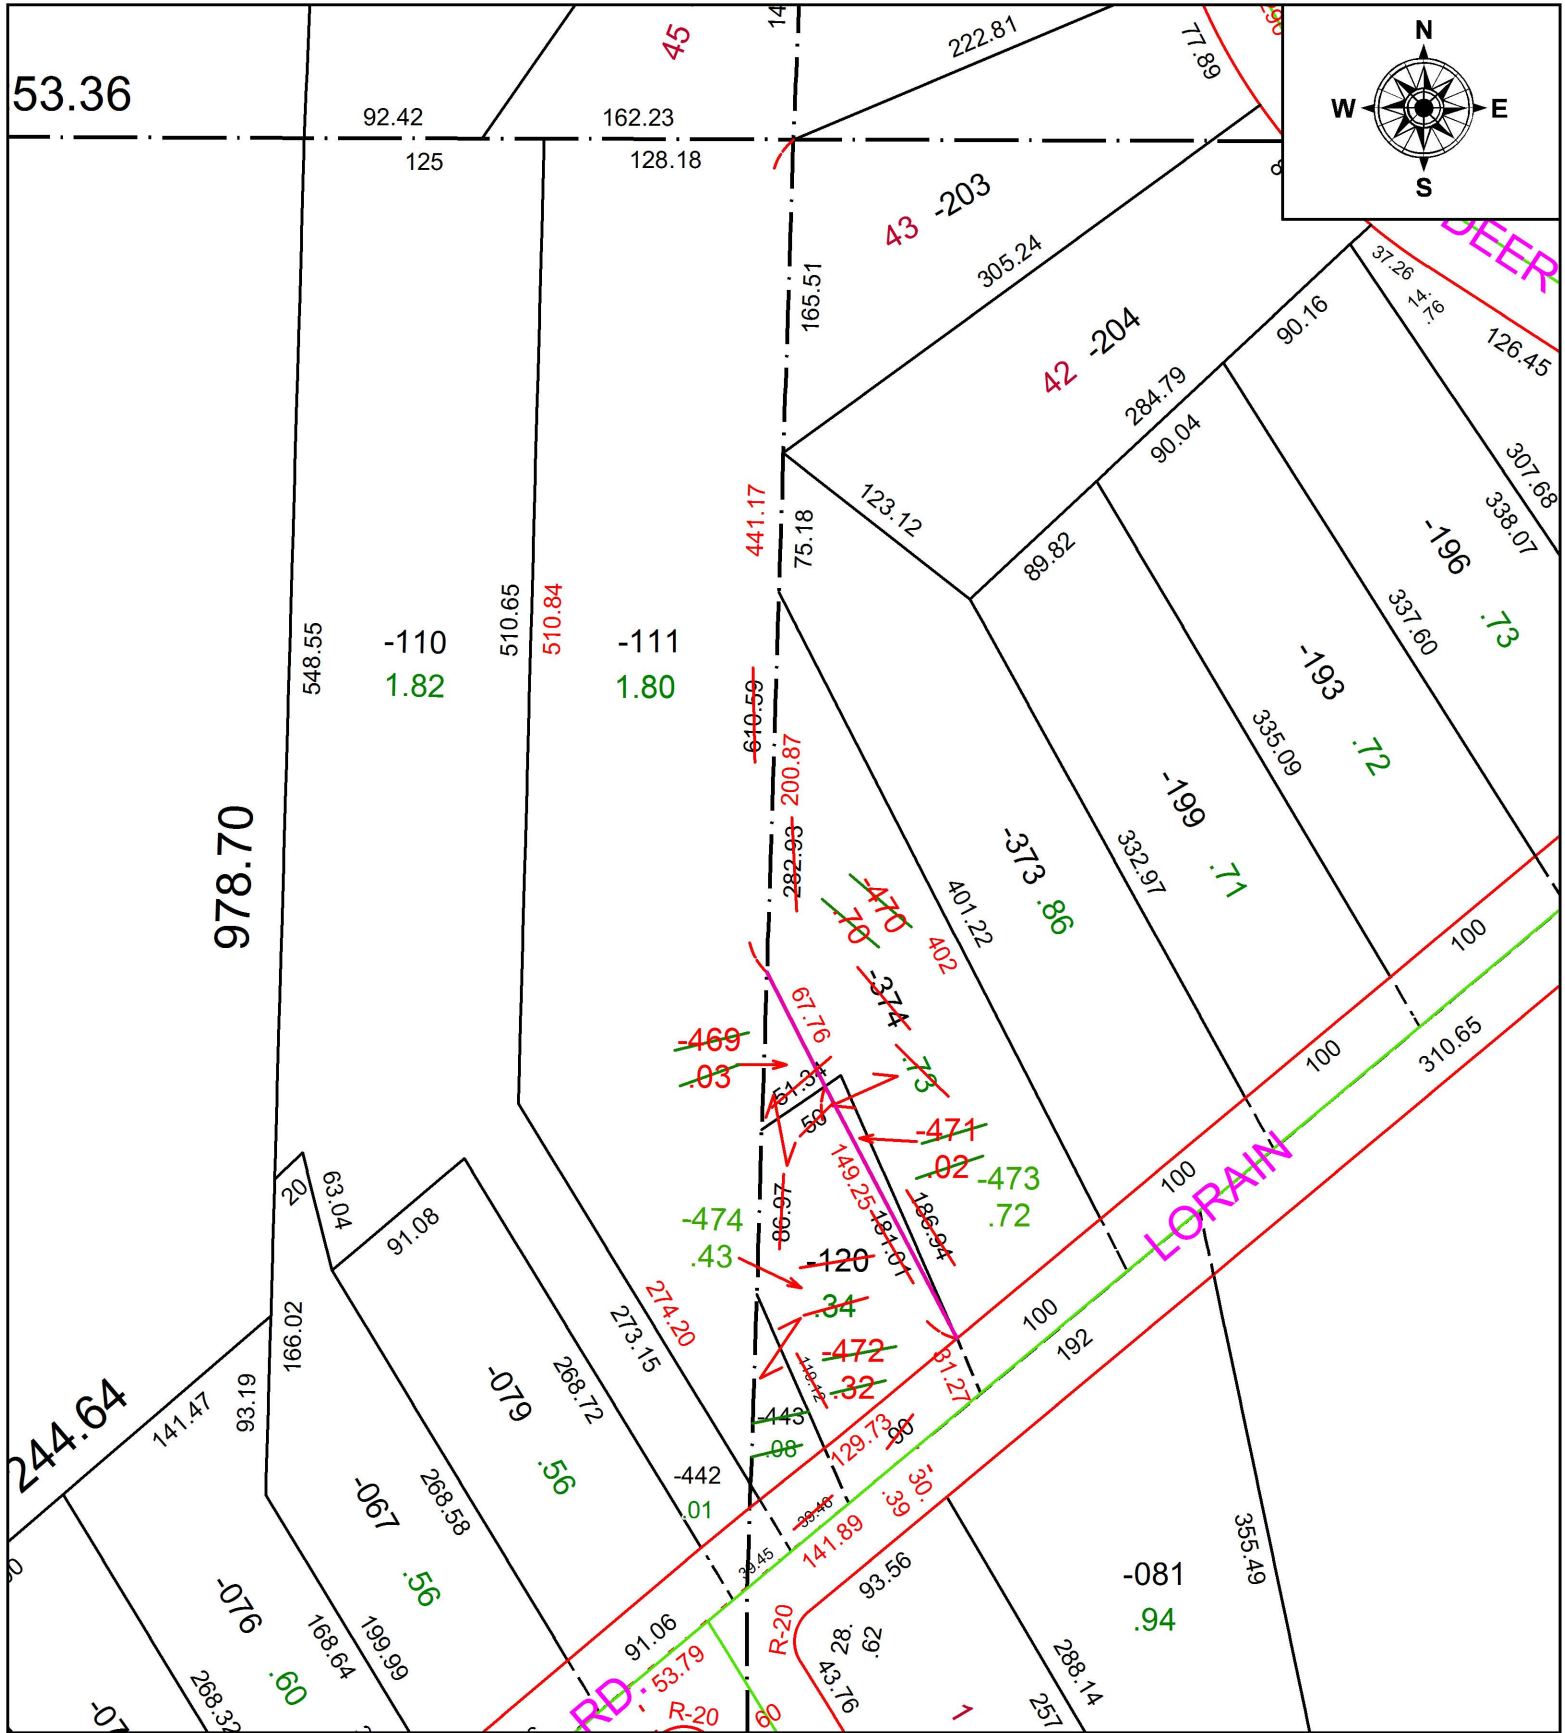

PARENT PARCEL: 07-00-013-000-120, -374, -443, 07-00-024-101-111

CHILD PARCEL: 07-00-013-000-469 THRU -474, 07-00-024-101-111

STARTING POINT: INTERSECTION OF C/L OF LORAIN RD. AND C/L OF ISLAND RD.

18-03891

**SPLITS/DEEDS PROCESSED**  
 LORAIN COUNTY TAX MAP DEPARTMENT  
 226 MIDDLE AVE. ELYRIA, OH

SURVEYED BY: WILFREDO BARBOSA

CLOSURE: 1: 121,277

MAP PAGE(S): 7-00-013

APPROVED BY: RRM DATE: 10-30-18

SCALE: 1" = 100 PRIOR INSTRUMENT: 20060159270