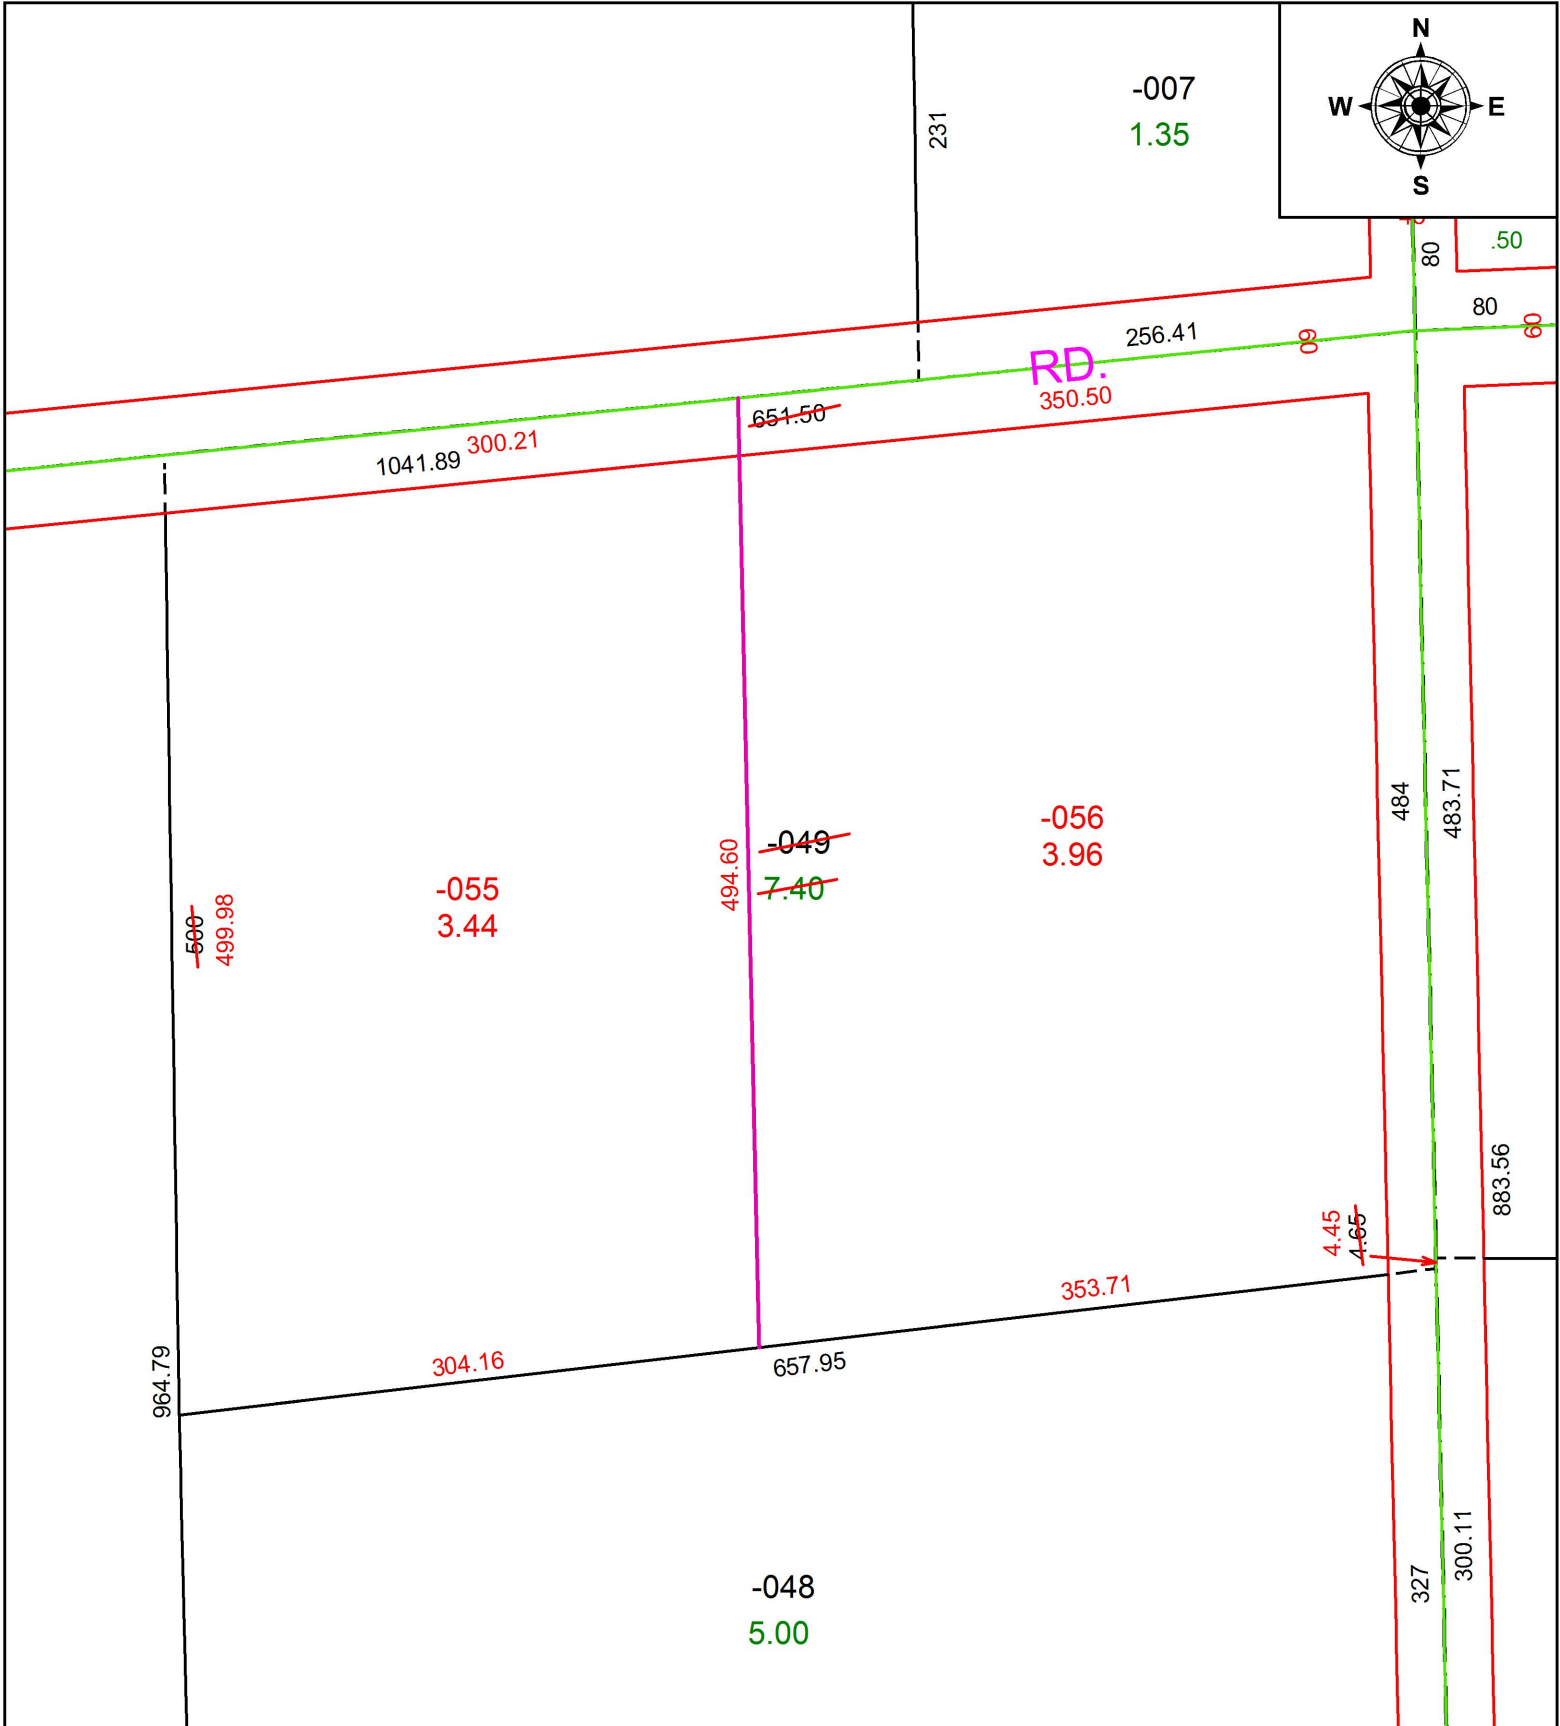

PARENT PARCEL: 01-00-036-000-049

CHILD PARCEL: 01-00-036-000-055, -056

STARTING POINT: INTERSECTION OF C/L OF COOPER FOSTER PARK RD. AND C/L OF SUNNYSIDE RD.

18-03890

SPLITS/DEEDS PROCESSED
 LORAIN COUNTY TAX MAP DEPARTMENT
 226 MIDDLE AVE. ELYRIA, OH

SURVEYED BY: TIMOTHY D. HOZALSKI
 CLOSURE: 1: 212,159
 MAP PAGE(S): 1-00-036
 APPROVED BY: RRM DATE: 10-19-18
 SCALE: 1" = 100 PRIOR INSTRUMENT: 20170620508