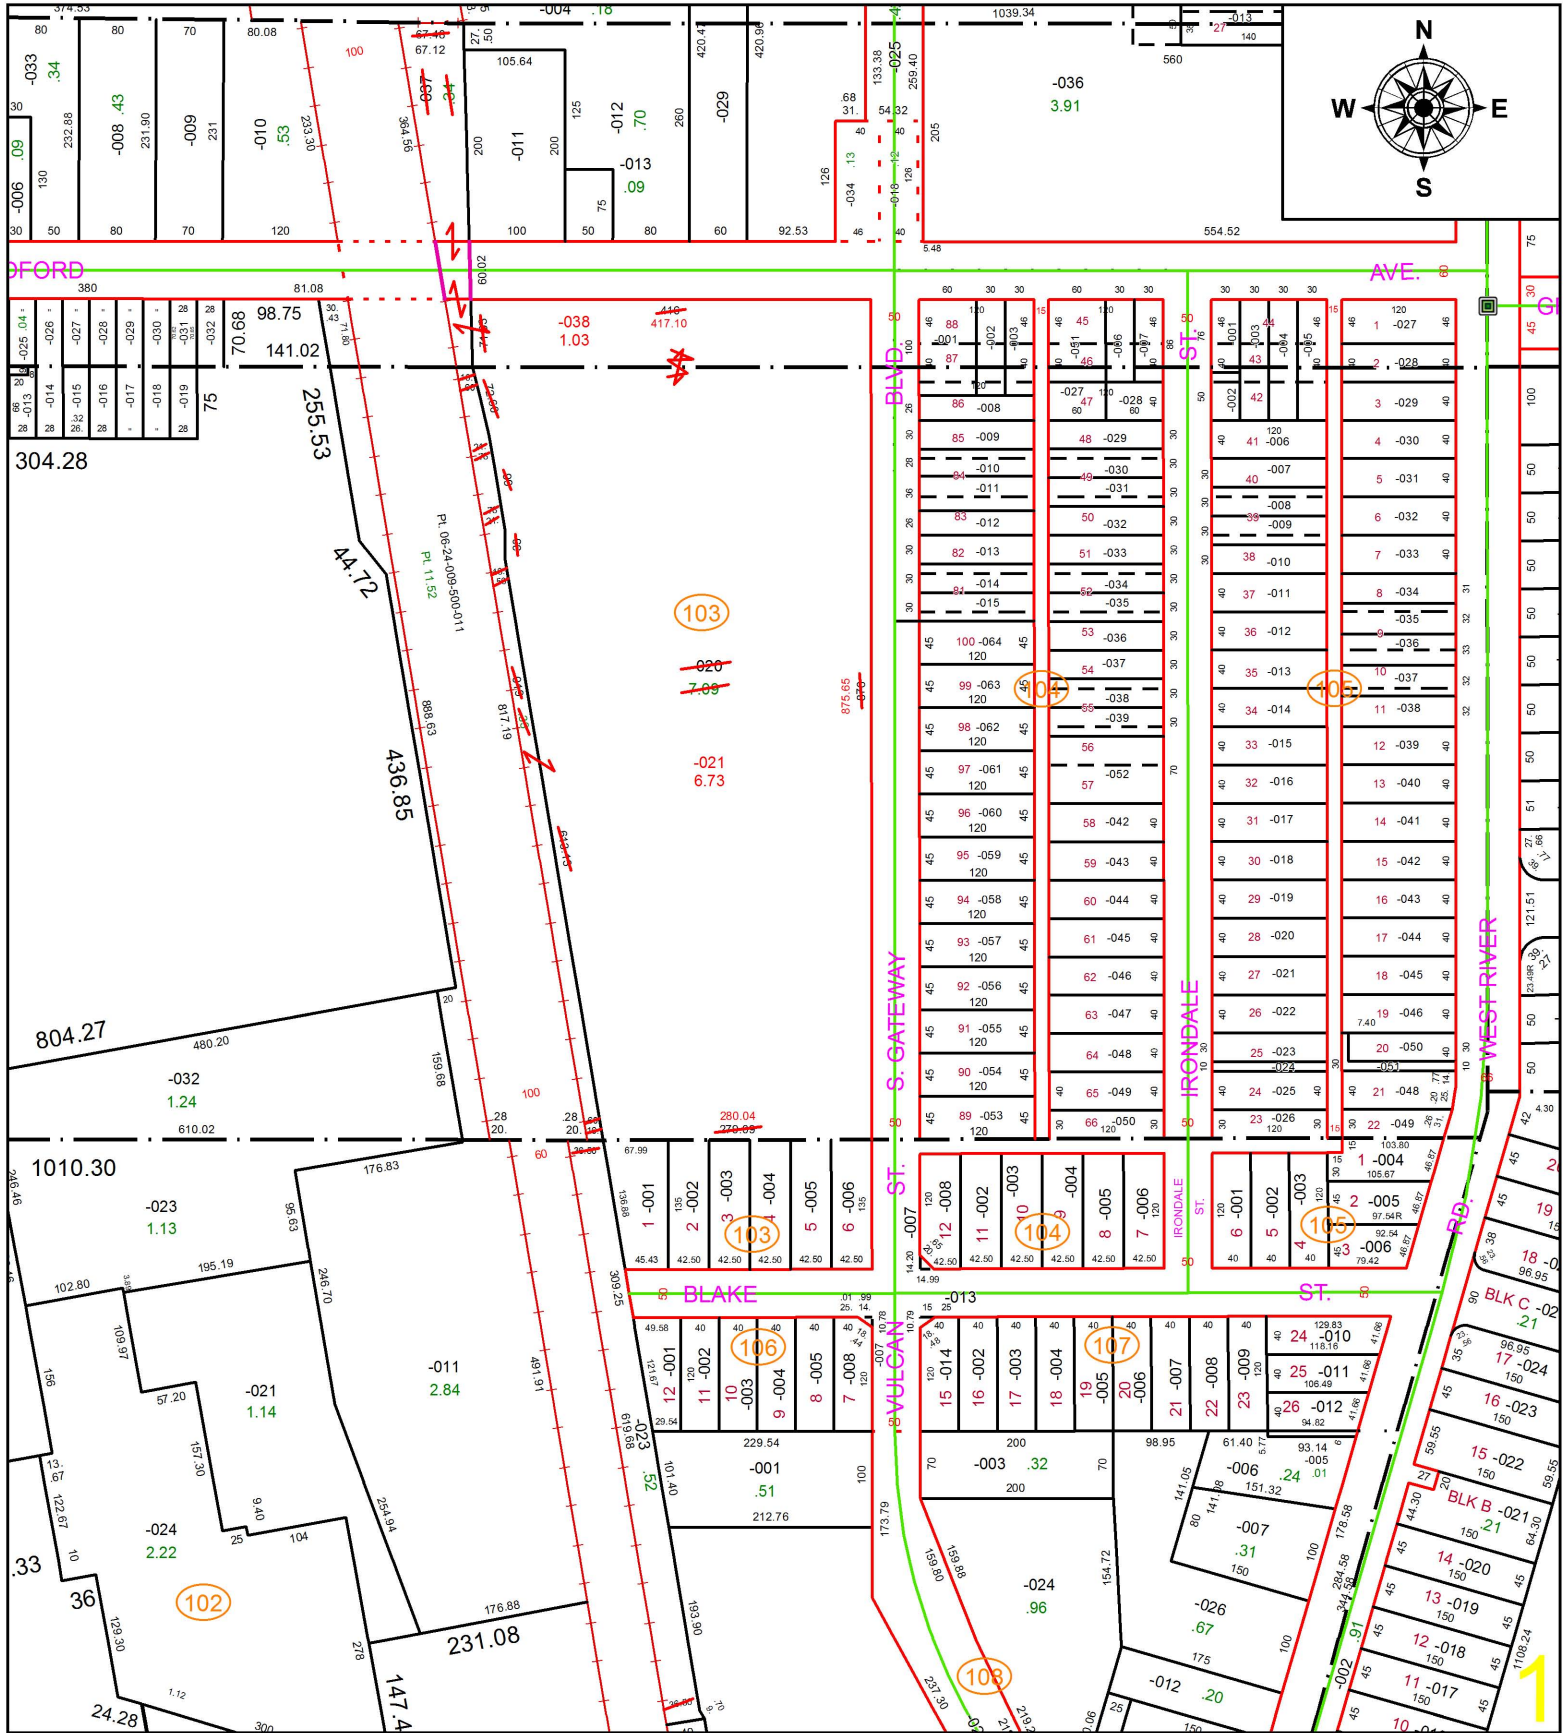

PARENT PARCEL: 06-24-009-108-023, 06-24-010-103-019, -020, 06-24-102-000-037

CHILD PARCEL: 06-24-009-108-023, 06-24-010-103-021, 06-24-102-000-038

18-03882-D

STARTING POINT: INTERSECTION OF SOUTH LINE OF WOODFORD AVE. AND WEST LINE OF GATEWAY BLVD

**SPLITS/DEEDS PROCESSED**  
 LORAIN COUNTY TAX MAP DEPARTMENT  
 226 MIDDLE AVE. ELYRIA, OH

**SURVEYED BY:** CHISTOPHER M. COOK  
**CLOSURE:** 1: 107,906  
**MAP PAGE(S):** 6-117  
**APPROVED BY:** RRM **DATE:** 5-3-18  
**SCALE:** 1" = 200 **PRIOR INSTRUMENT:** 20130467146