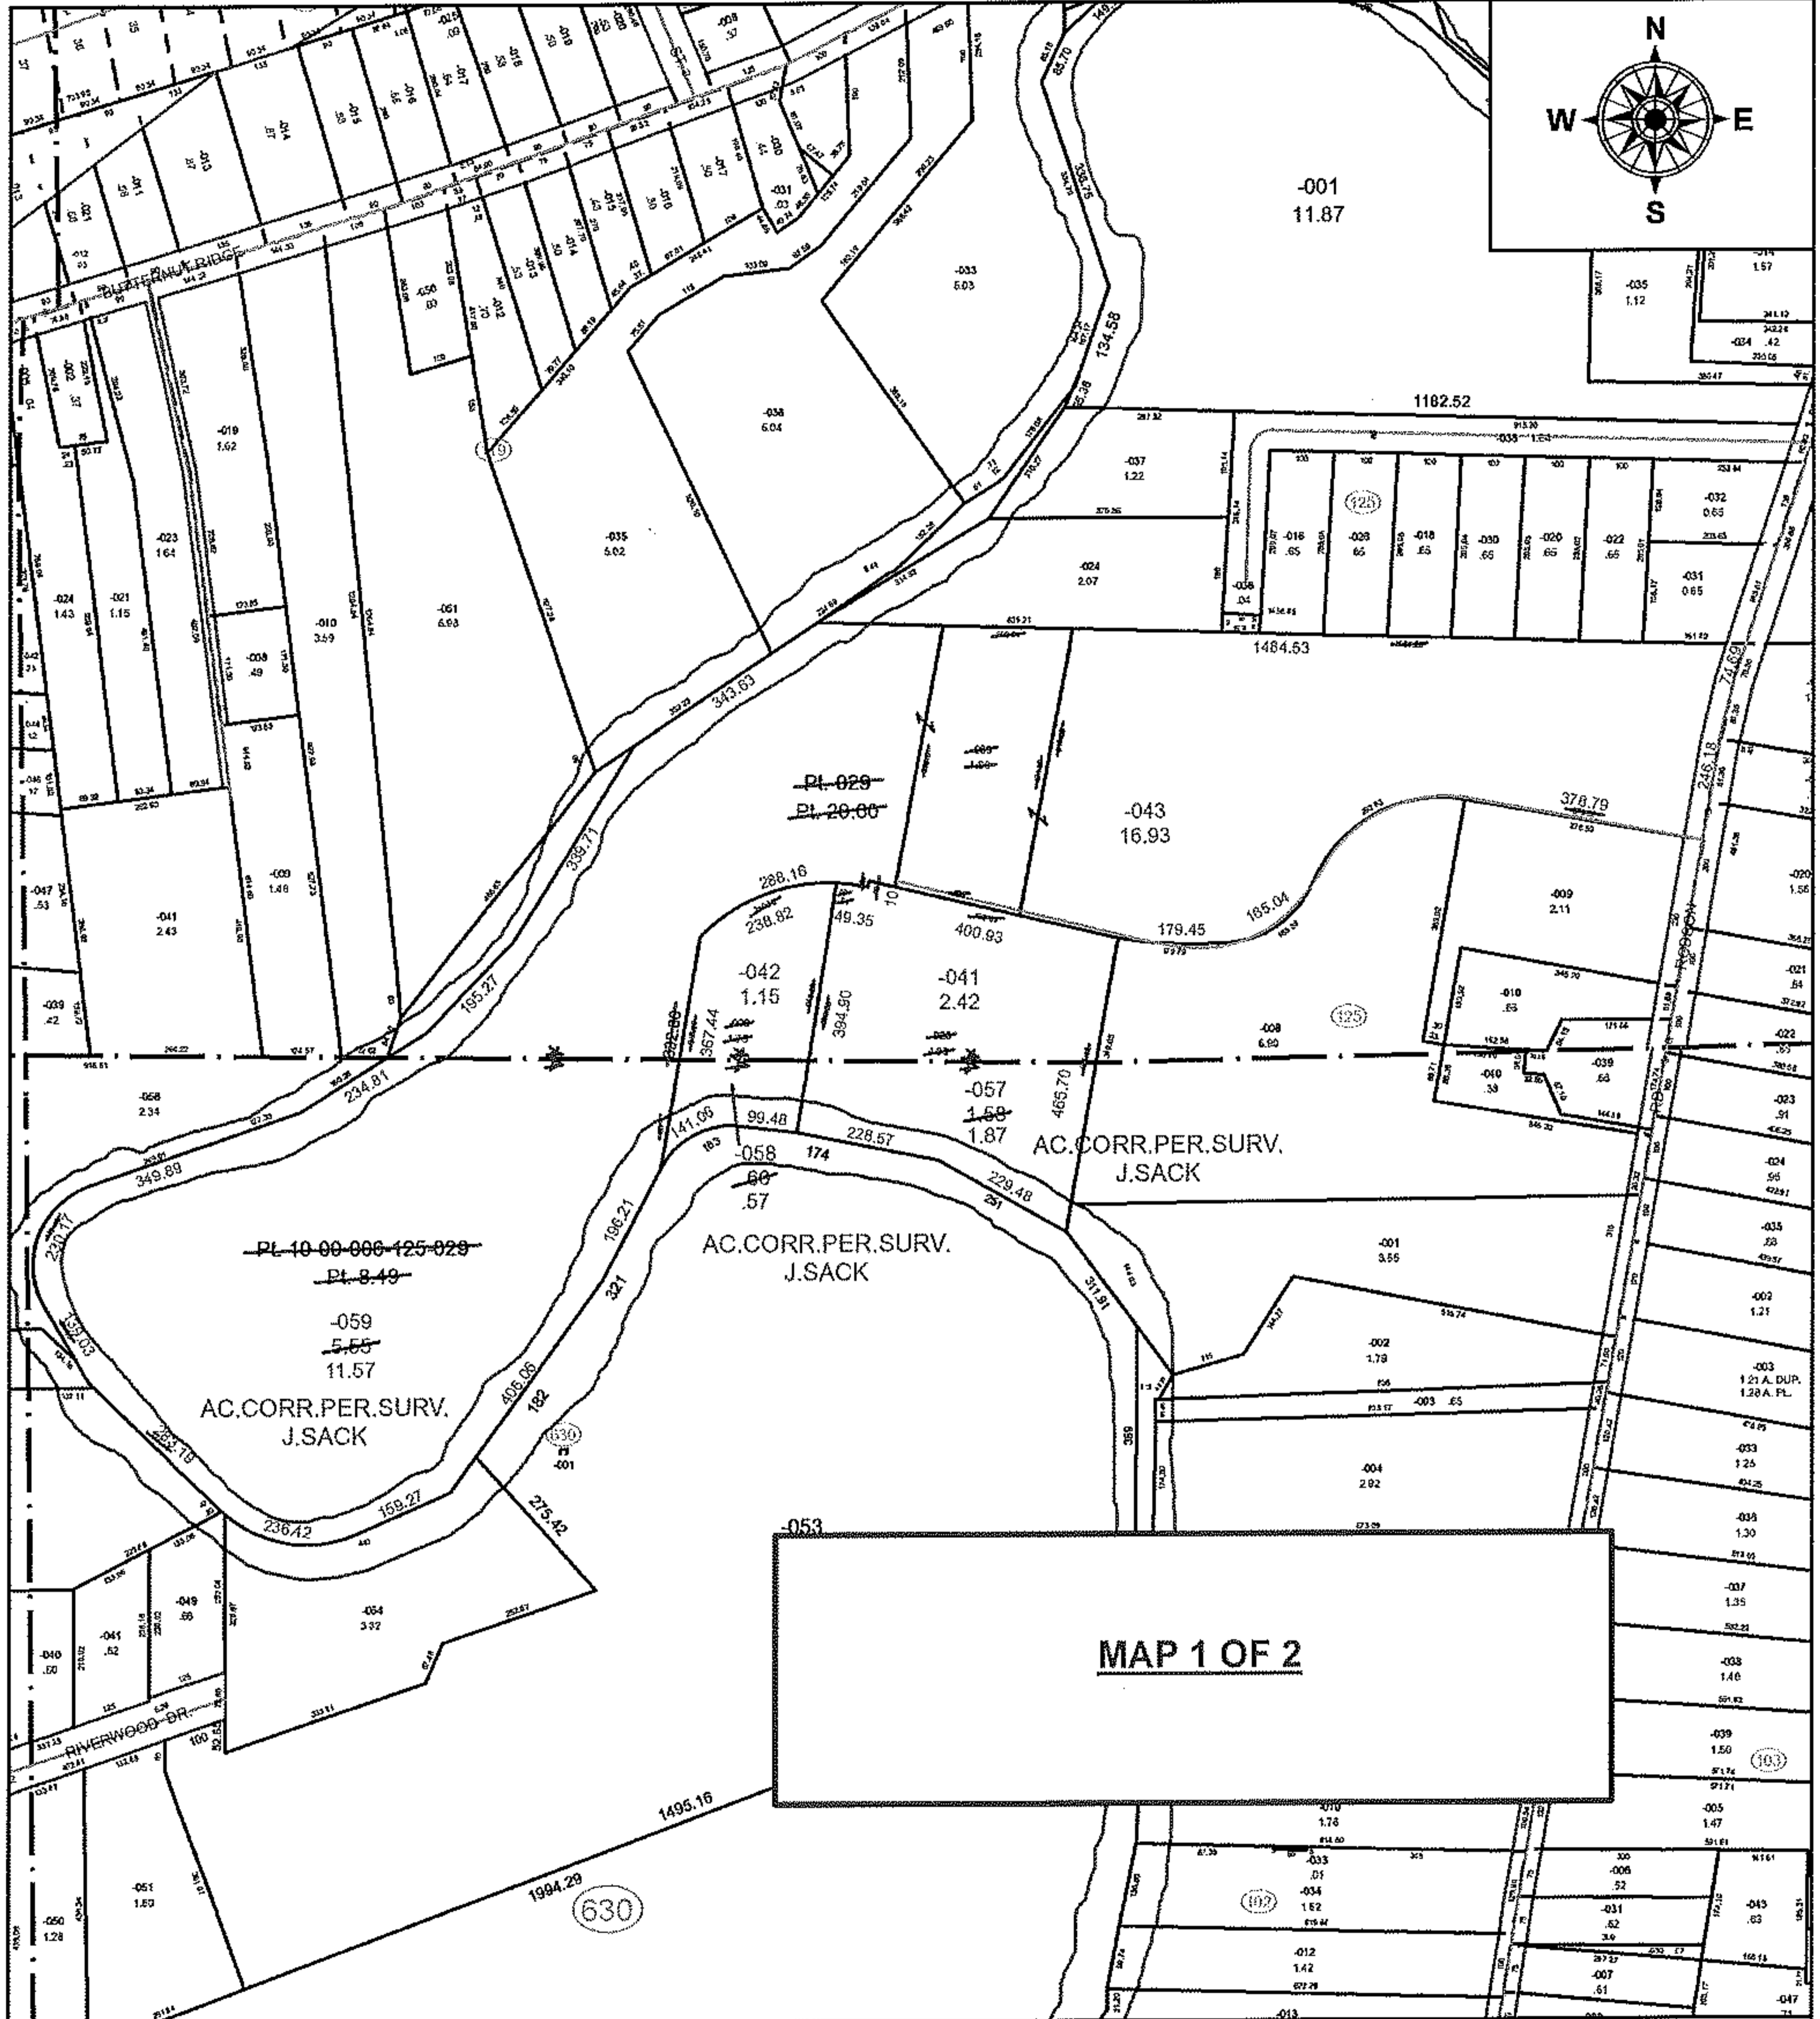

PARENT PARCEL: 10-00-006-125-006, -028, -029

CHILD PARCEL: 10-00-006-125-041 THRU -043, 10-00-015-101-057 THRU -059

STARTING POINT: NORTHWEST CORNER OF BRENTWOOD ALLOTMENT NO. 4

18-03877

**SPLITS/DEEDS PROCESSED**  
 LORAIN COUNTY TAX MAP DEPARTMENT  
 226 MIDDLE AVE. ELYRIA, OH

SURVEYED BY: JEREMY M. SACK  
 CLOSURE: 1: 252,948  
 MAP PAGE(S): 10-00-006  
 APPROVED BY: RRM DATE: 10-1-18  
 SCALE: 1" = 350 PRIOR INSTRUMENT: 20160586637