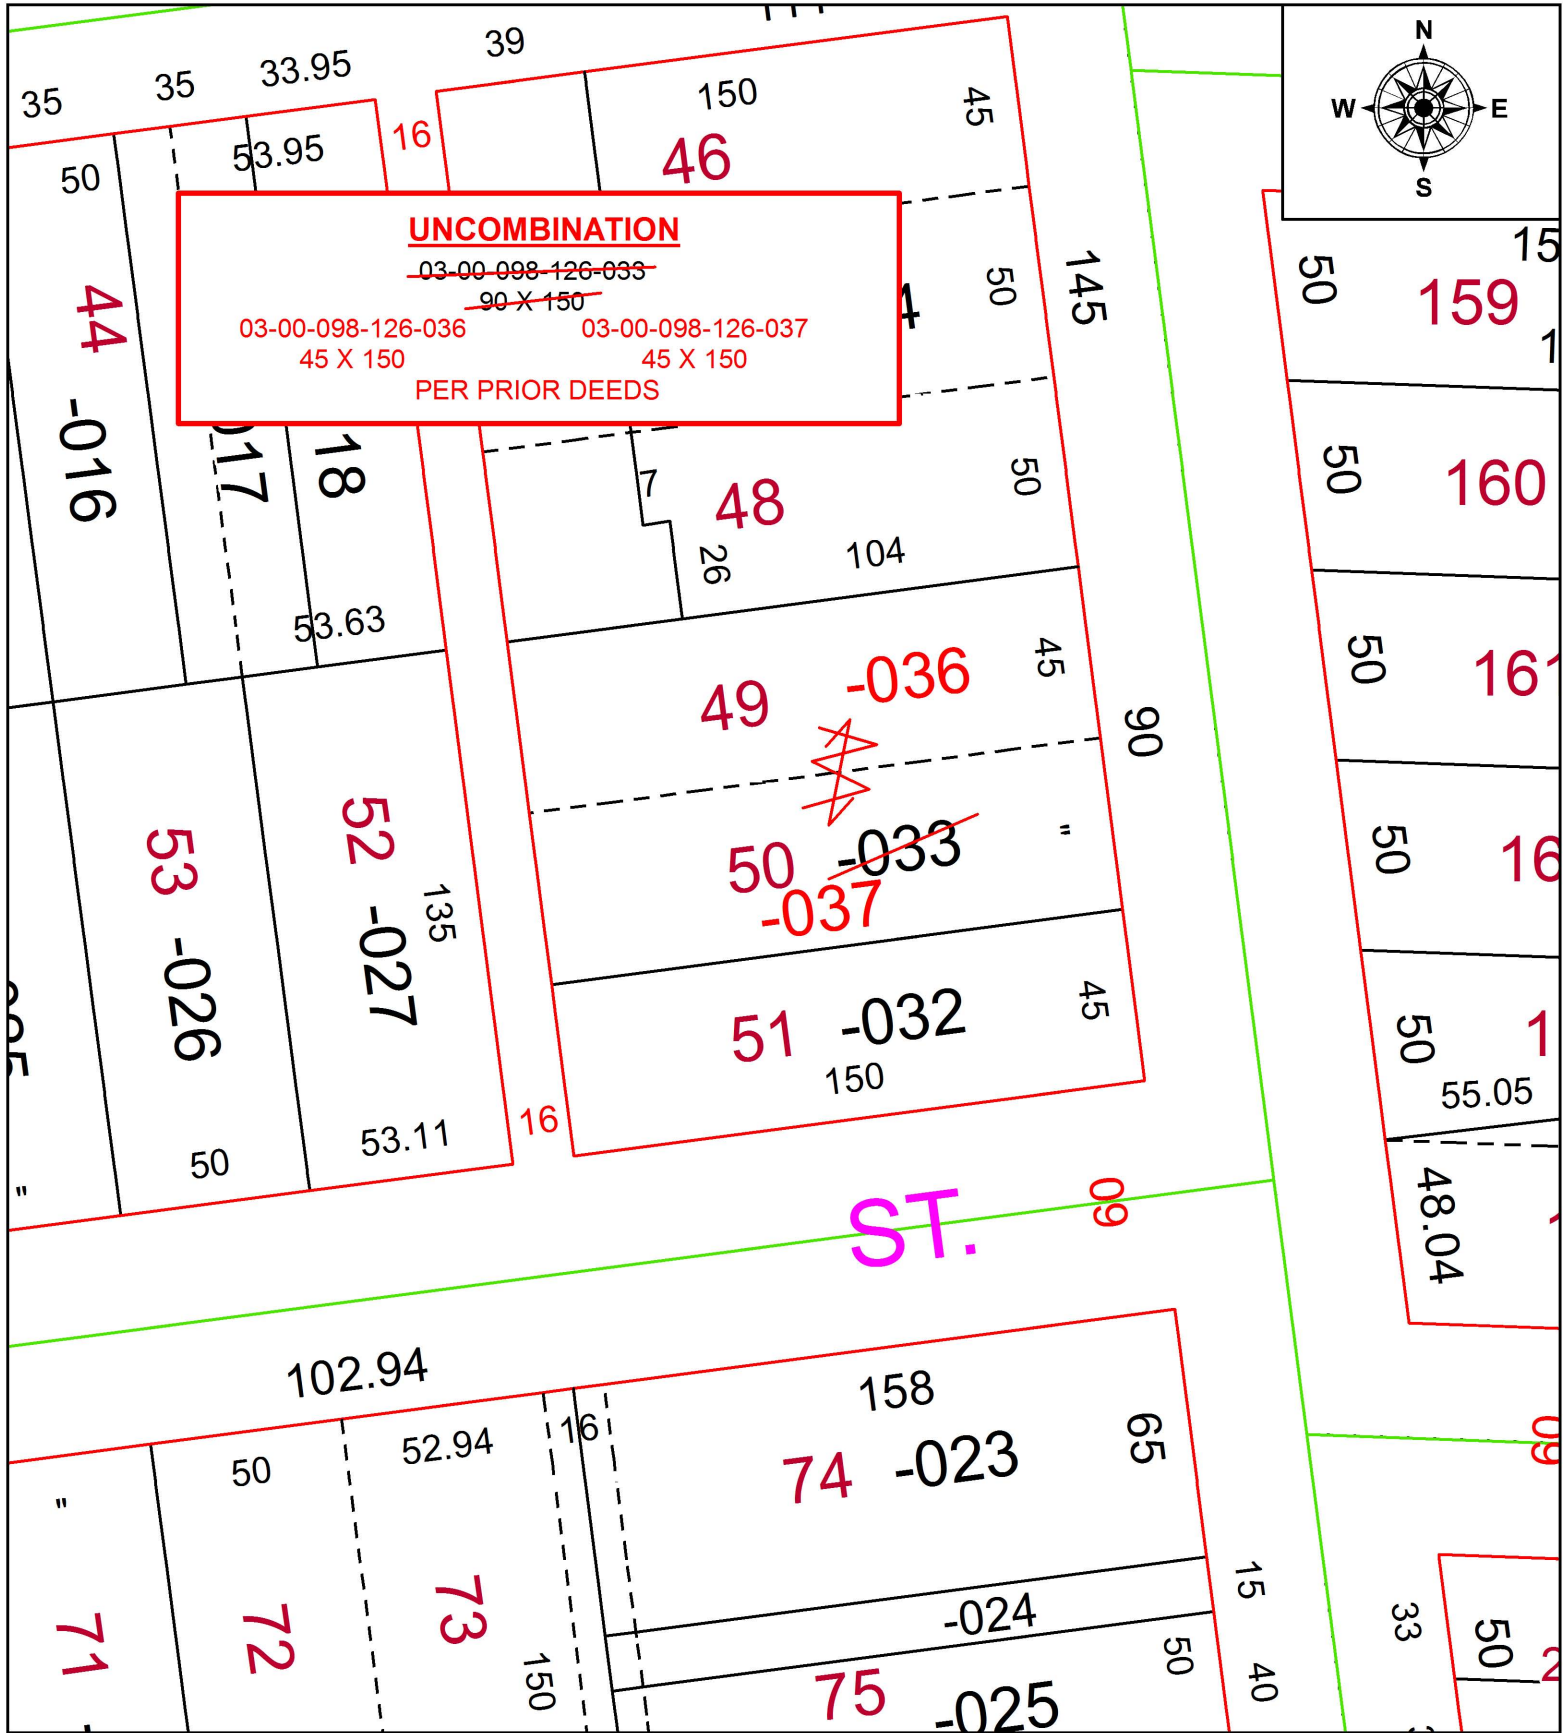

PARENT PARCEL: 03-00-098-126-033

CHILD PARCEL: 03-00-098-126-036, -037

STARTING POINT: S/L'S 49 & 50 IN HIGHLAND ADDITION

18-03877-U

**SPLITS/DEEDS PROCESSED**

LORAIN COUNTY TAX MAP DEPARTMENT  
226 MIDDLE AVE. ELYRIA, OH

SURVEYED BY:	N/A
CLOSURE:	1: 2147483648
MAP PAGE(S):	3-00-098
APPROVED BY:	RRM DATE: 4-24-18
SCALE:	1" = 50
PRIOR INSTRUMENT:	20030909377