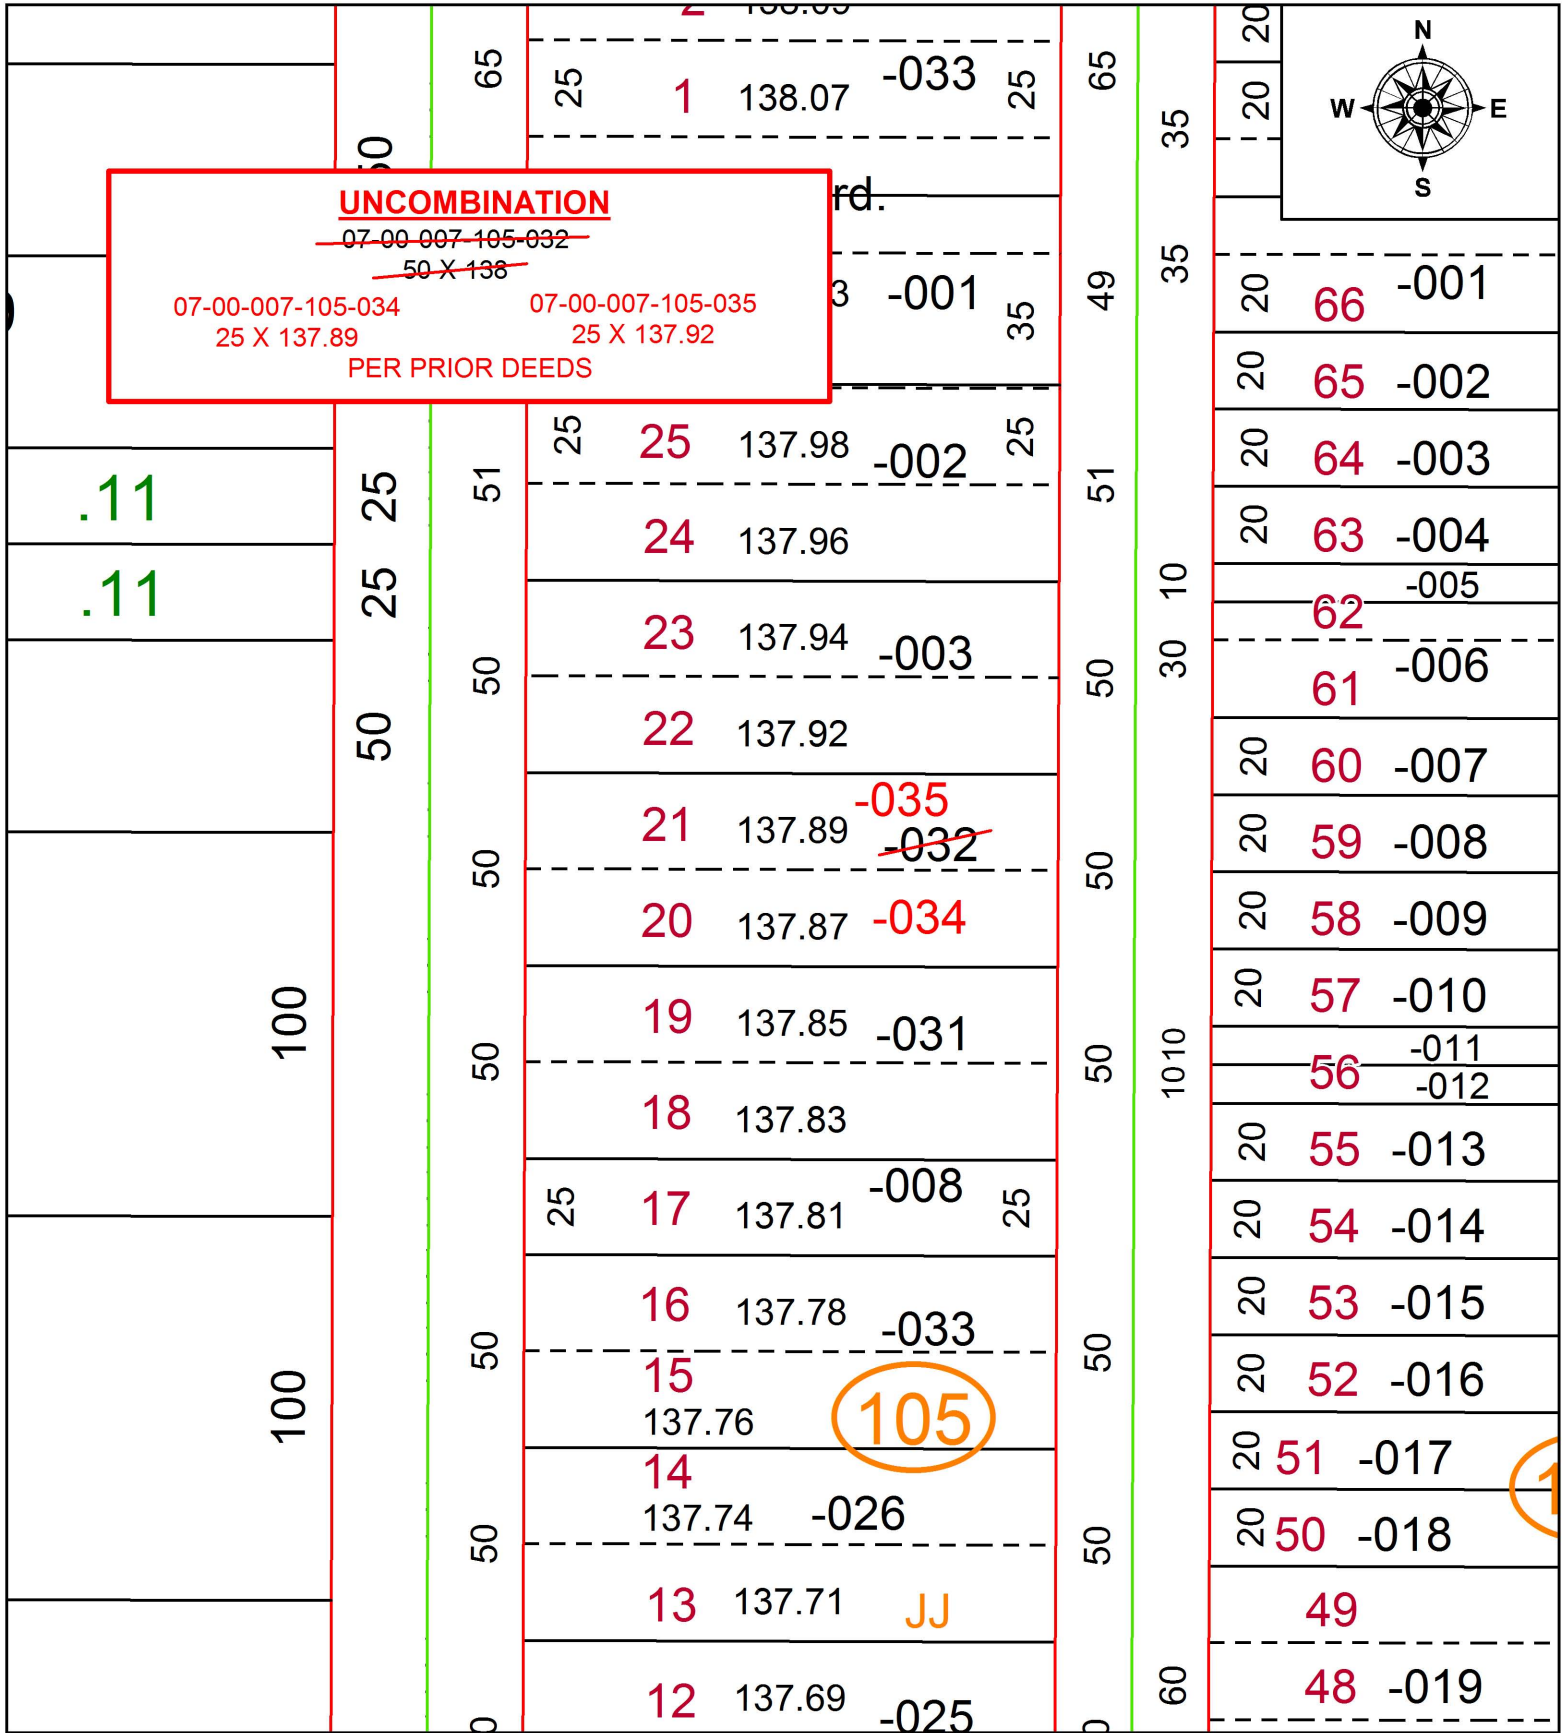

PARENT PARCEL: 07-00-007-105-032

CHILD PARCEL: 07-00-007-105-034, -035

STARTING POINT: S/L'S 20 & 21 IN BLOCK JJ OF RIDGEVILLE HEIGHTS ALLOT.

18-03875-U

SPLITS/DEEDS PROCESSED
LORAIN COUNTY TAX MAP DEPARTMENT
226 MIDDLE AVE. ELYRIA, OH

SURVEYED BY: N/A
CLOSURE: N/A
MAP PAGE(S): 7-00-007
APPROVED BY: RRM DATE: 4-19-18
SCALE: 1" = 50 PRIOR INSTRUMENT: 20170624664