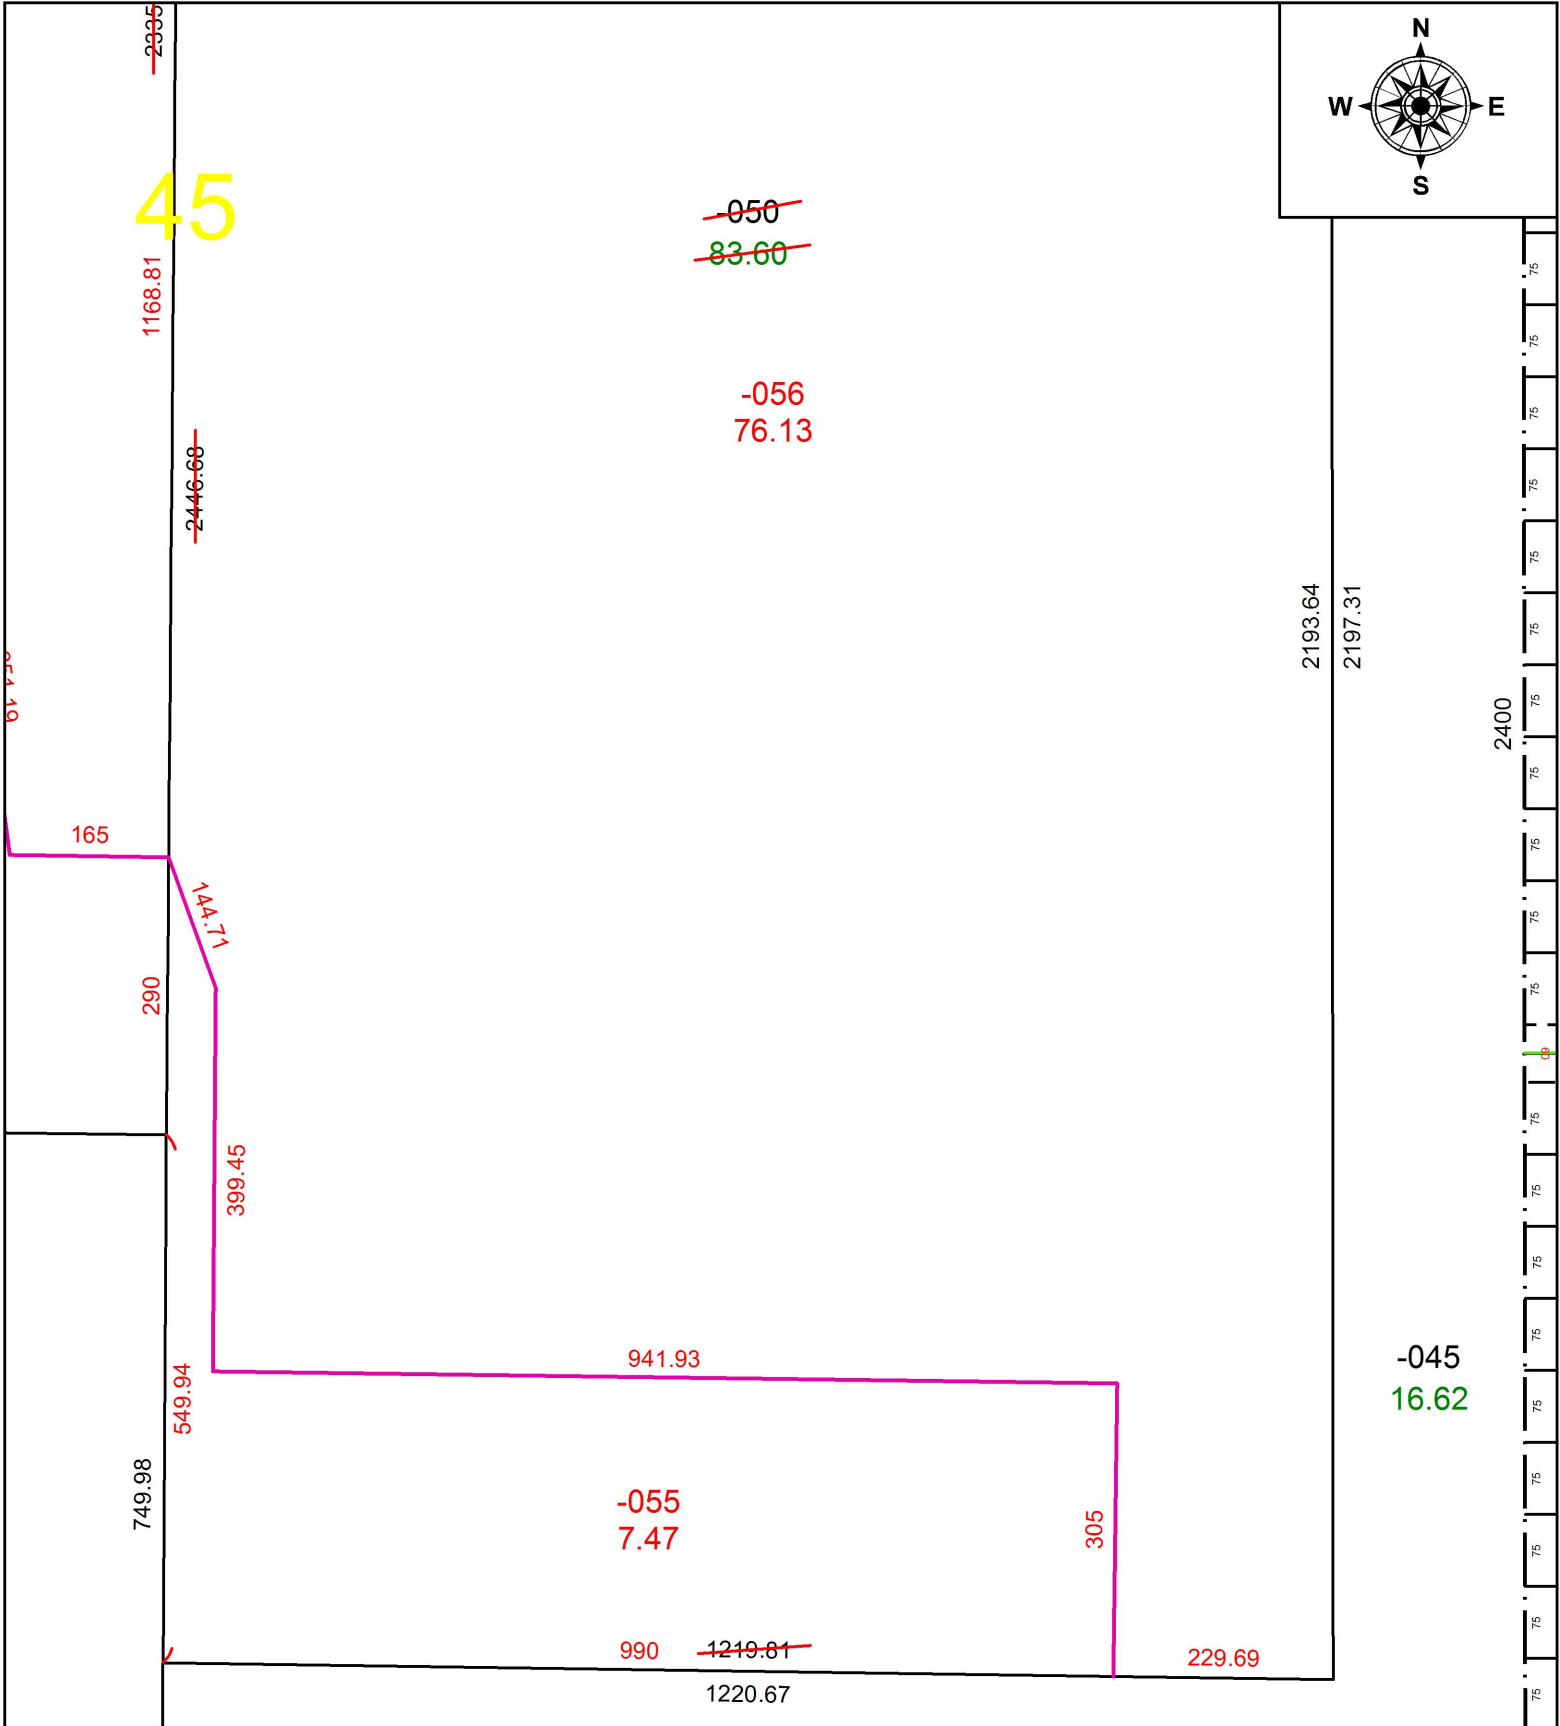

PARENT PARCEL: 11-00-045-000-050

CHILD PARCEL: 11-00-045-000-055, -056

STARTING POINT: NORTHWEST CORNER OF O.L.45

18-03873

**SPLITS/DEEDS PROCESSED**  
 LORAIN COUNTY TAX MAP DEPARTMENT  
 226 MIDDLE AVE. ELYRIA, OH

SURVEYED BY: ANDREW G. PLANET

CLOSURE: 1: 1,559,512

MAP PAGE(S): 11-00-045

APPROVED BY: RRM DATE: 9-20-18

SCALE: 1" = 200 PRIOR INSTRUMENT: 20010738234