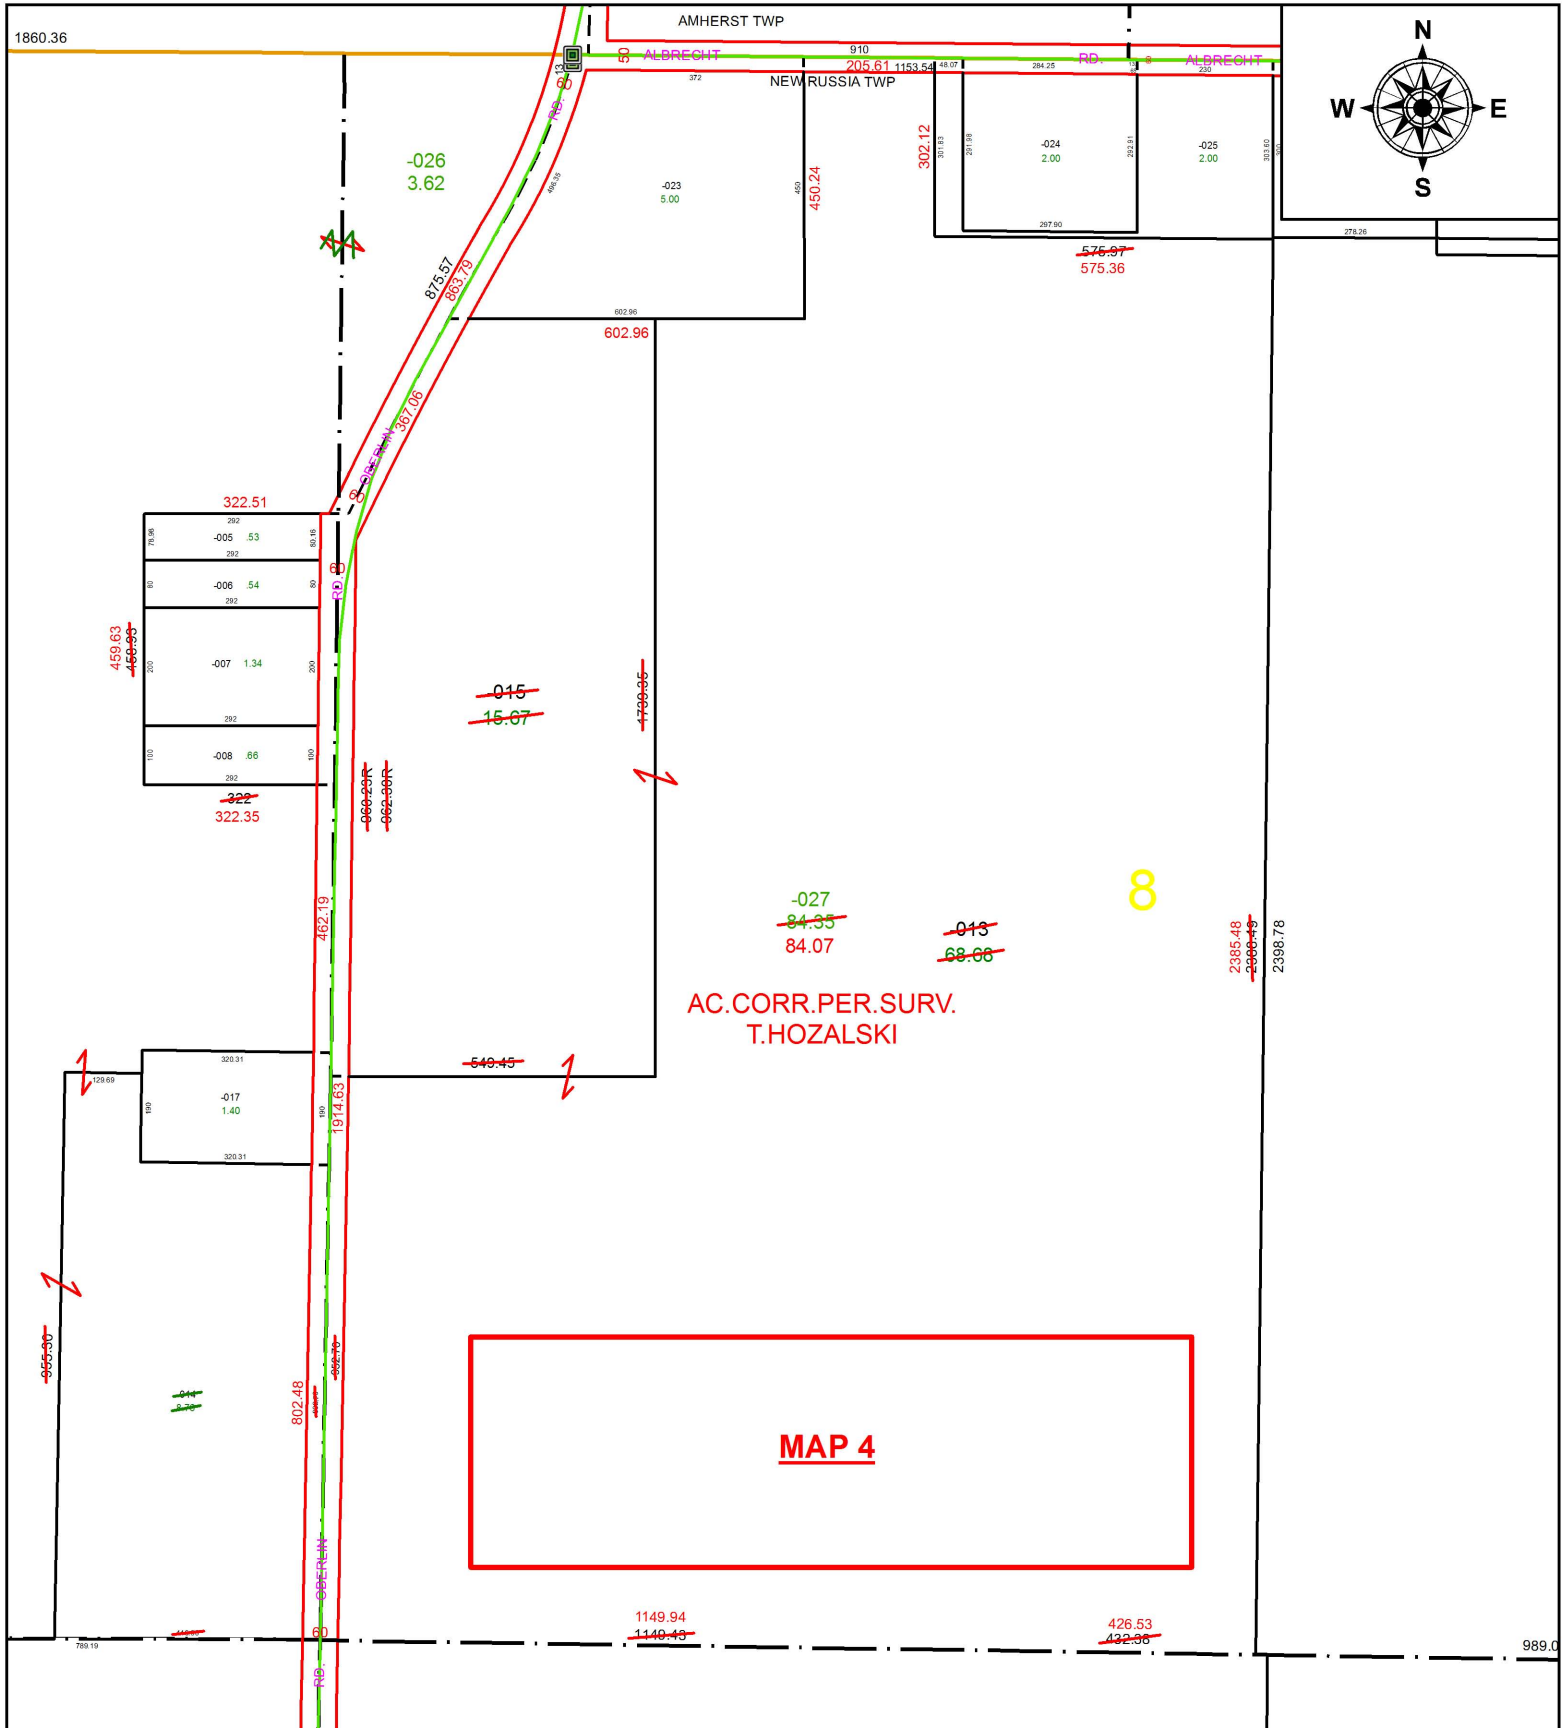

PARENT PARCEL: 09-00-008-000-013, -015

CHILD PARCEL: 09-00-008-000-027

STARTING POINT: SOUTHEAST CORNER OF O.L.7

18-03872-D

**SPLITS/DEEDS PROCESSED**  
 LORAIN COUNTY TAX MAP DEPARTMENT  
 226 MIDDLE AVE. ELYRIA, OH

**SURVEYED BY:** TIMOTHY D. HOZALSKI  
**CLOSURE:** 1: 1,157,006  
**MAP PAGE(S):** 9-C  
**APPROVED BY:** RRM **DATE:** 4-16-18  
**SCALE:** 1" = 325 **PRIOR INSTRUMENT:** 20120439990