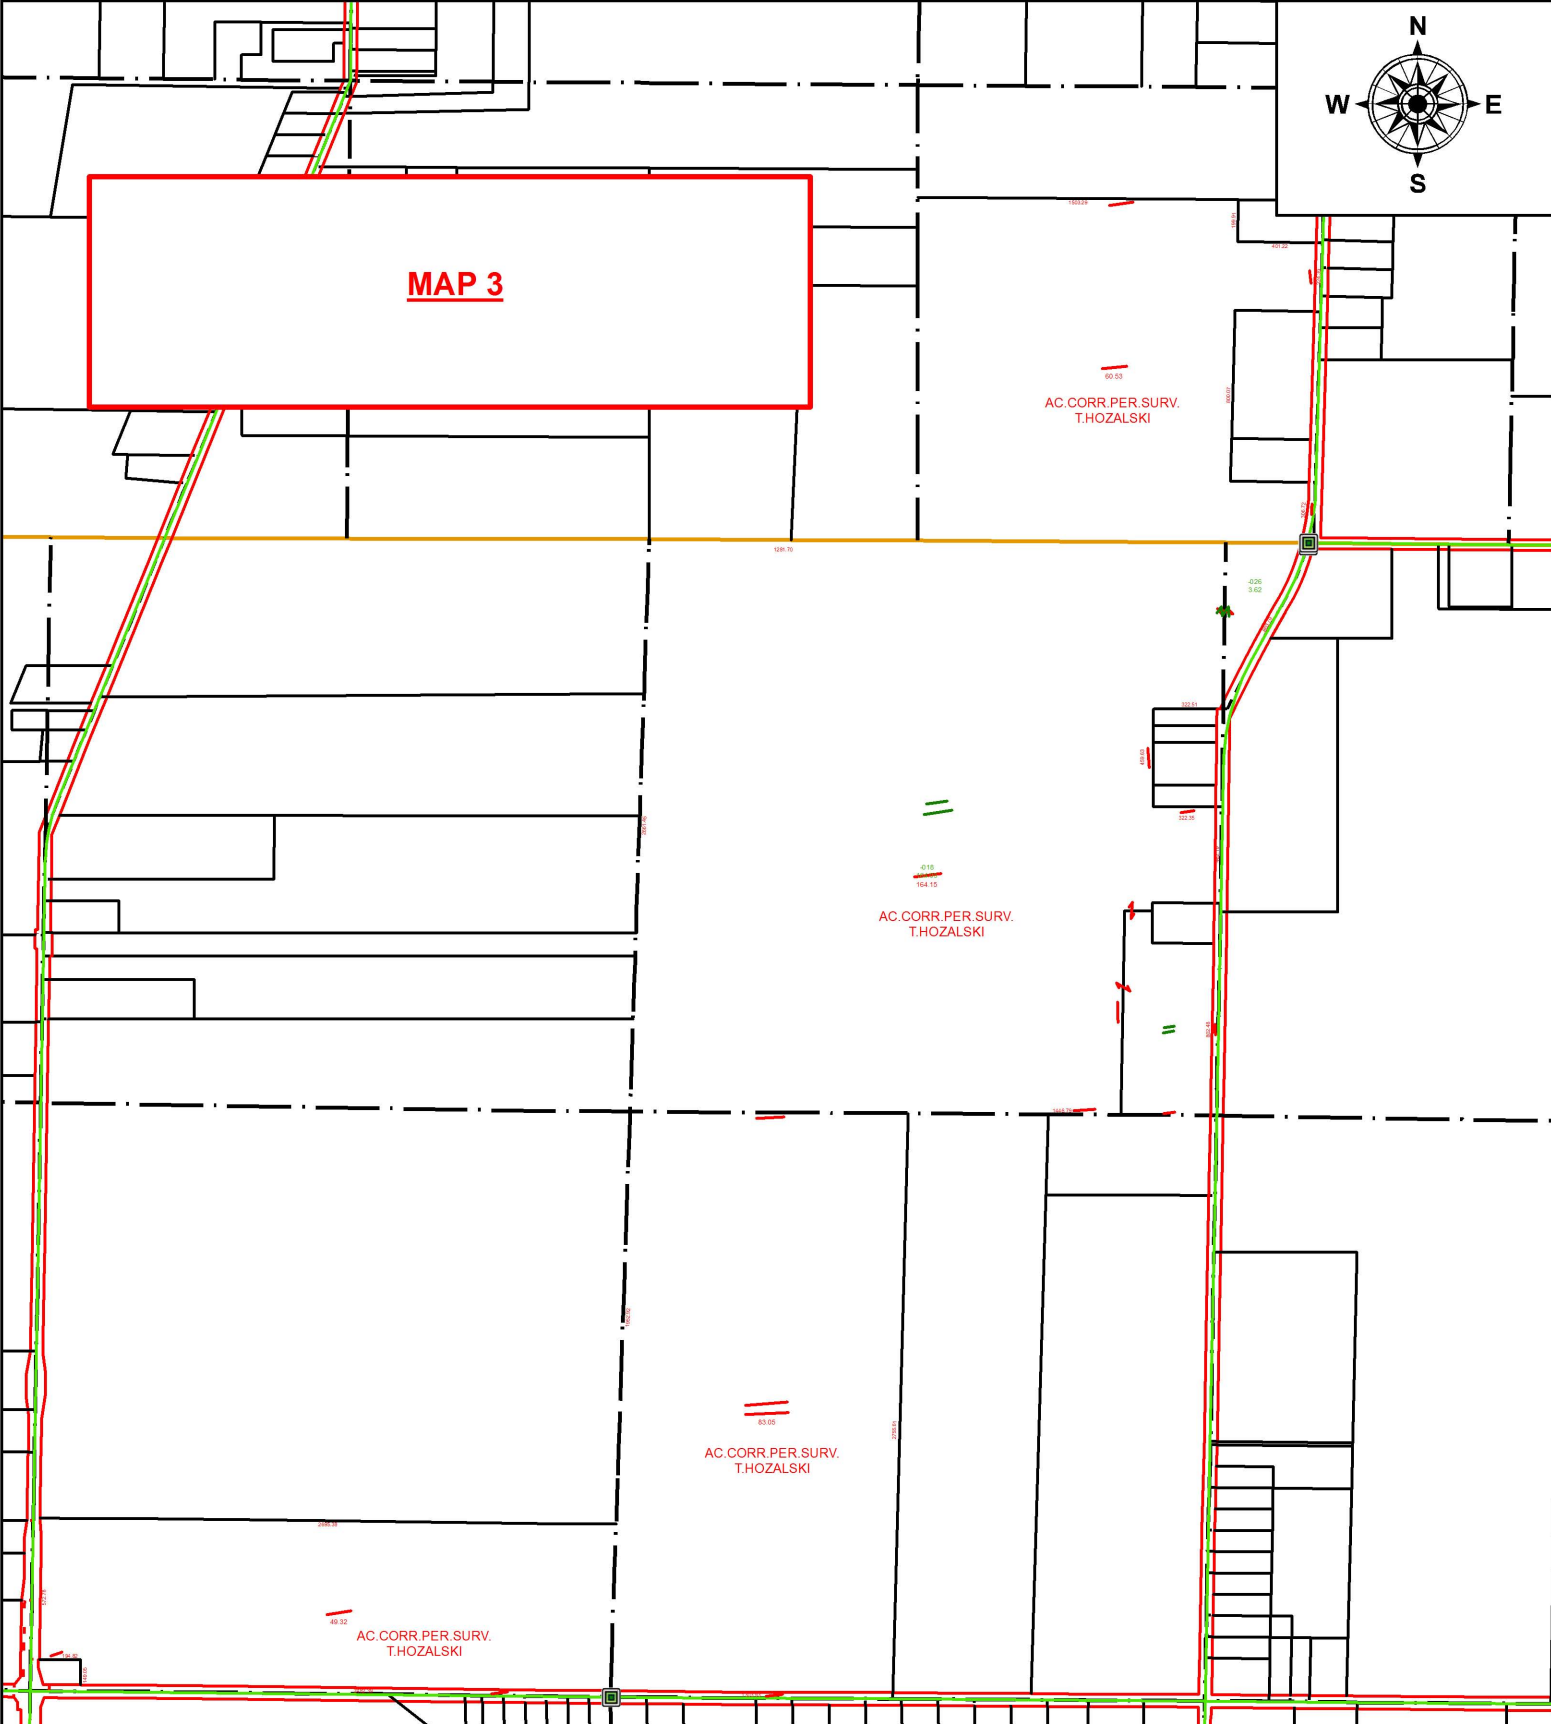

PARENT PARCEL: 05-00-051-000-011,09-00-007-000-014,-016,09-00-016-000-006,09-00-017-000-001
CHILD PARCEL: 05-00-051-000-011,09-00-007-000-018,09-00-008-000-026,09-00-016-000-006,09-00-017-000-001
STARTING POINT: SOUTHEAST CORNER OF O.L.7

18-03872-D

SPLITS/DEEDS PROCESSED
LORAIN COUNTY TAX MAP DEPARTMENT
226 MIDDLE AVE. ELYRIA, OH

SURVEYED BY: TIMOTHY D. HOZALSKI
CLOSURE: 1: 434,502
MAP PAGE(S): 9-C
APPROVED BY: RRM DATE: 4-16-18
SCALE: 1" = 900 PRIOR INSTRUMENT: 20120439998