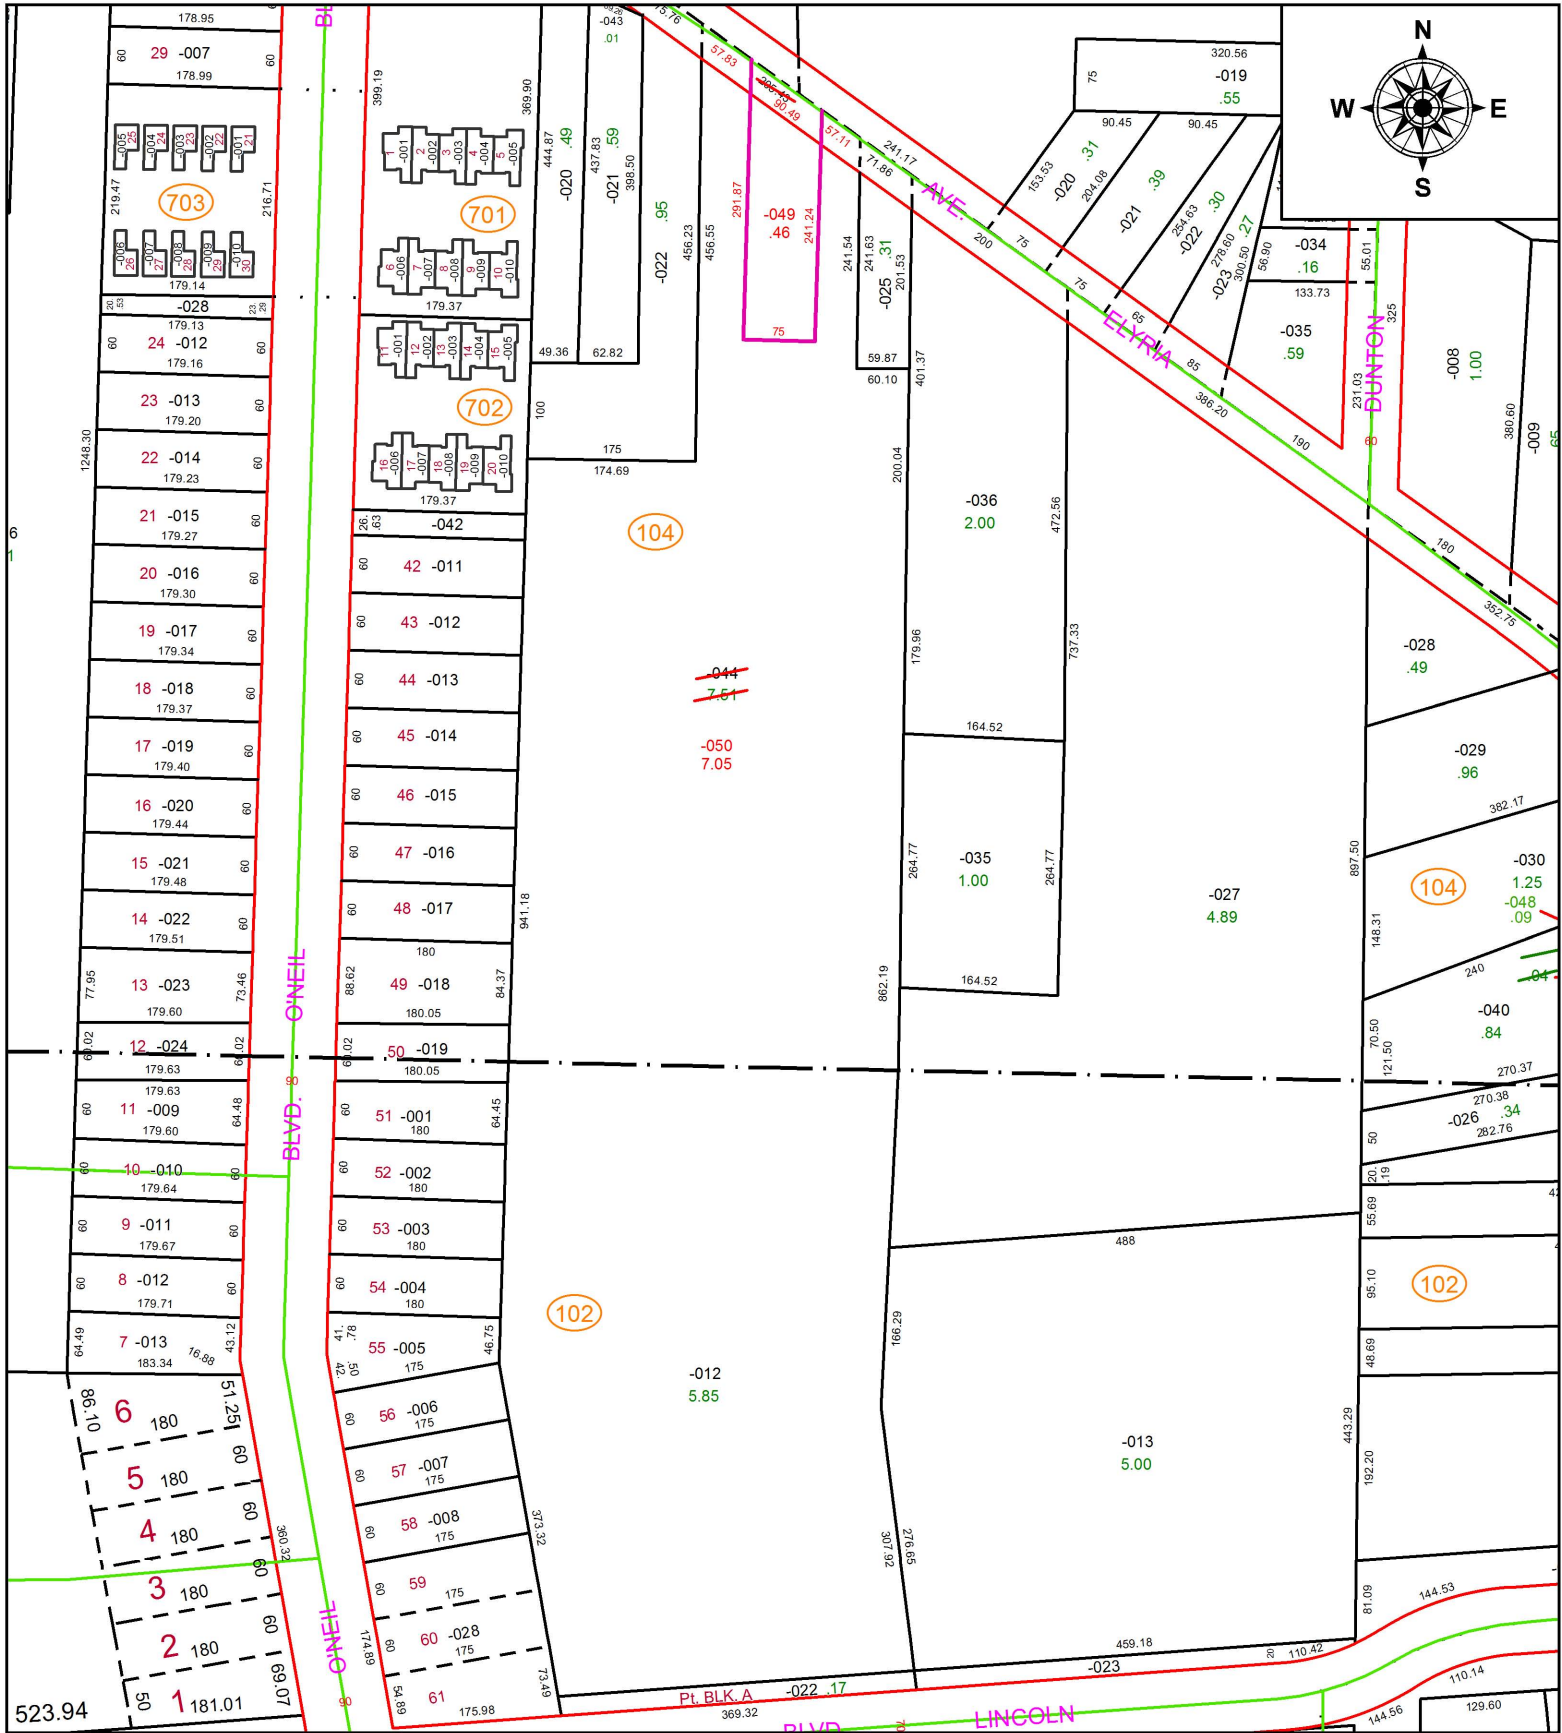

PARENT PARCEL: 03-00-107-104-044, 03-00-112-102-012, -022

CHILD PARCEL: 03-00-107-104-049, -050, 03-00-112-102-012, -020

STARTING POINT: INTERSECTION OF C/L OF ELYRIA AVE. AND C/L OF DUNTON RD.

18-03858

SPLITS/DEEDS PROCESSED
 LORAIN COUNTY TAX MAP DEPARTMENT
 226 MIDDLE AVE. ELYRIA, OH

SURVEYED BY: THOMAS A. SIMON
CLOSURE: 1: 201,257
MAP PAGE(S): 3-00-107
APPROVED BY: RRM **DATE:** 8-16-18
SCALE: 1" = 200 **PRIOR INSTRUMENT:** 20160602255