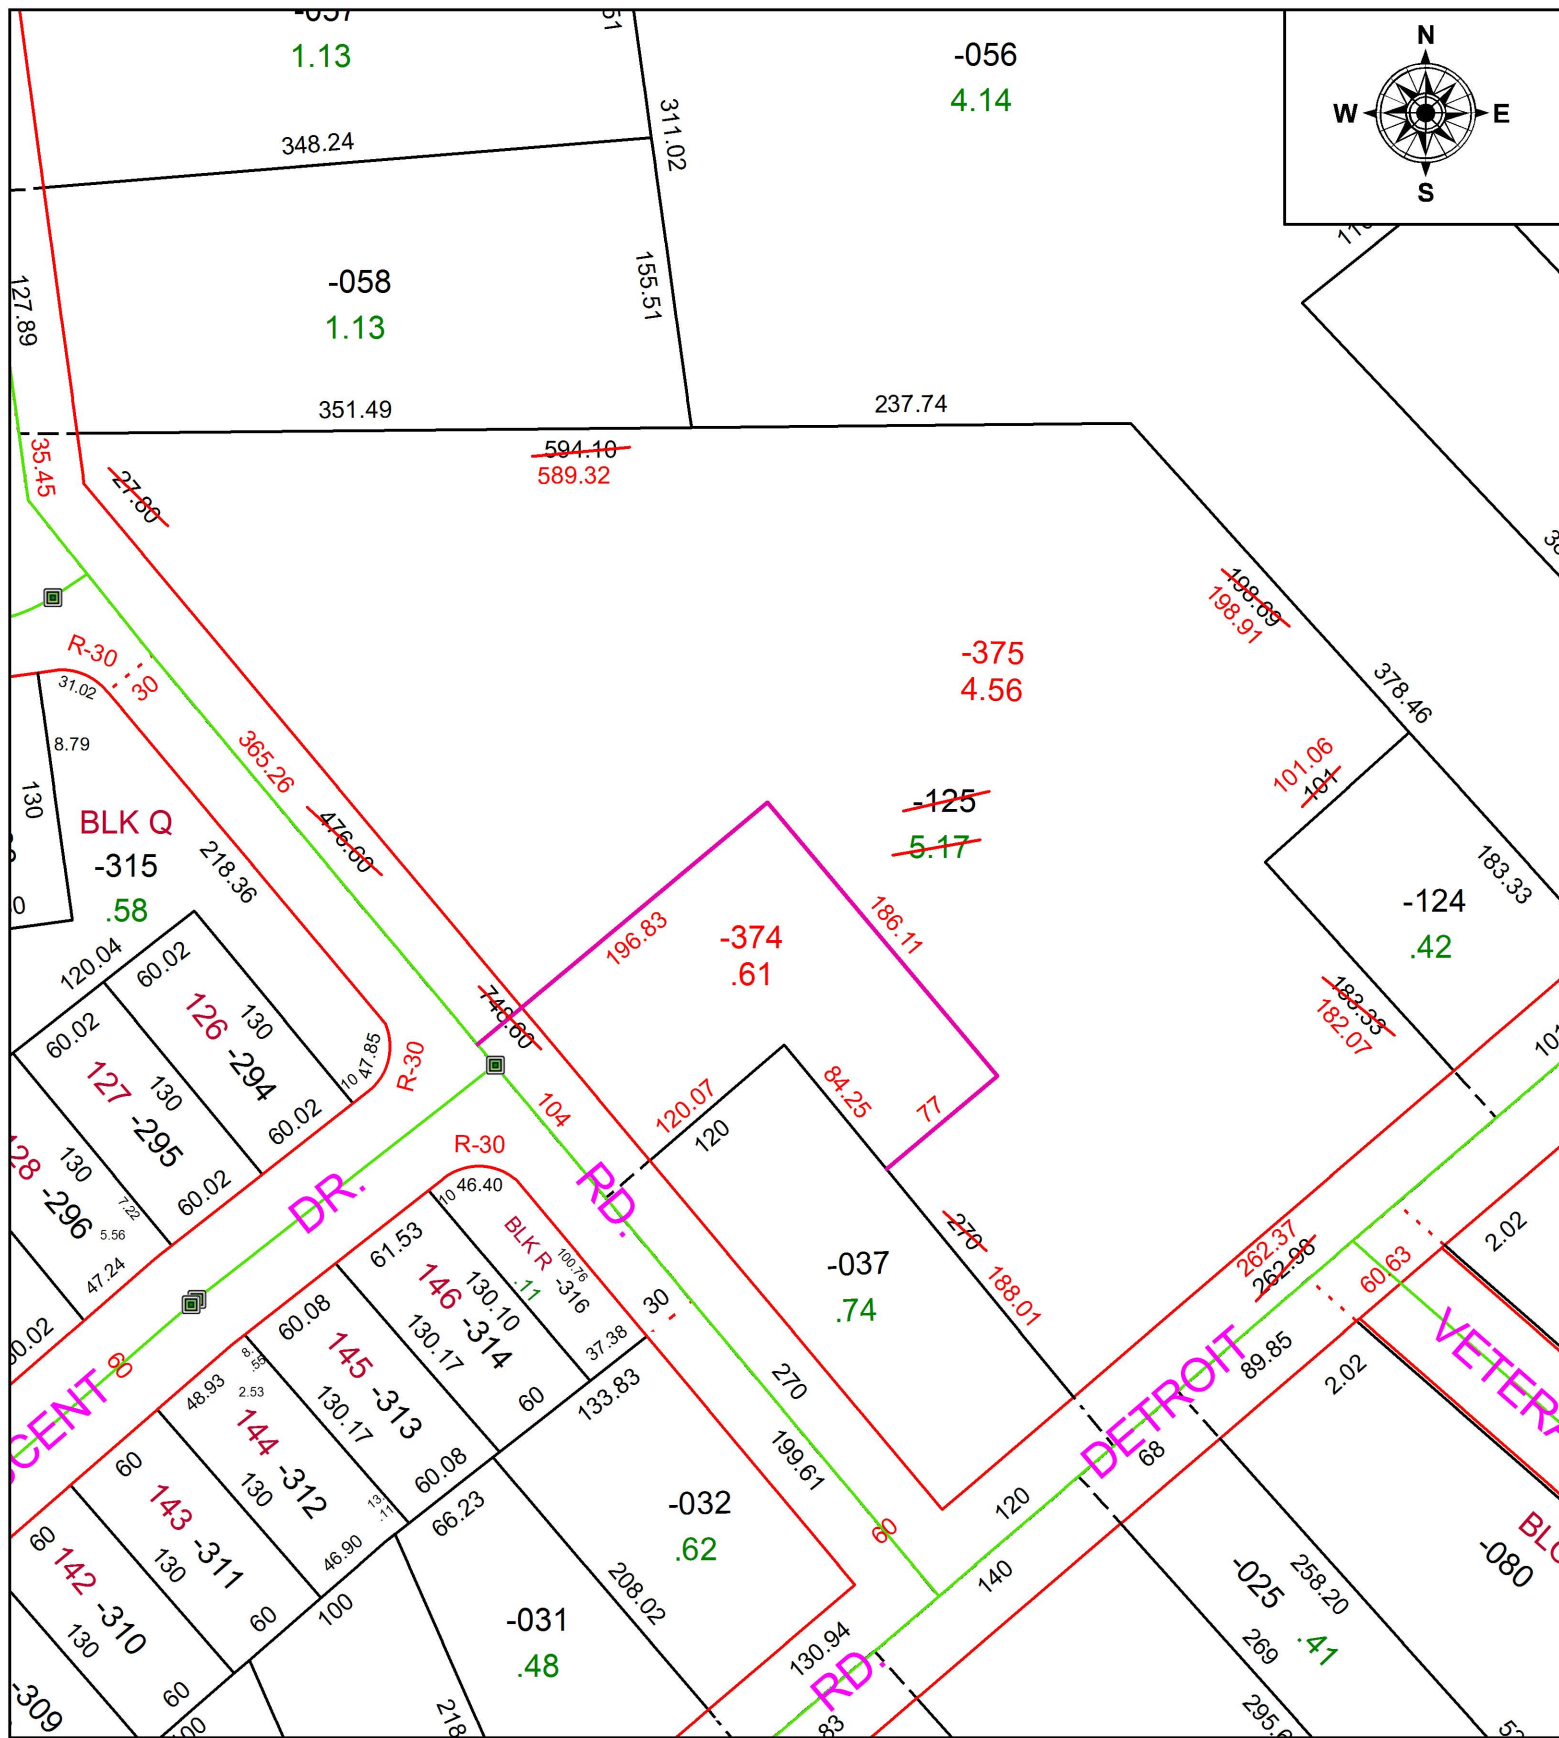

PARENT PARCEL: 04-00-002-102-125

CHILD PARCEL: 04-00-002-102-374, -375

STARTING POINT: INTERSECTION OF C/L OF S.R.254 AND C/L OF MOON RD.

18-03855

**SPLITS/DEEDS PROCESSED**  
LORAIN COUNTY TAX MAP DEPARTMENT  
226 MIDDLE AVE. ELYRIA, OH

SURVEYED BY: AMY M. KELLY  
CLOSURE: 1: 139,955  
MAP PAGE(S): 4-00-002  
APPROVED BY: RRM DATE: 8-10-18  
SCALE: 1" = 100 PRIOR INSTRUMENT: 20170614991