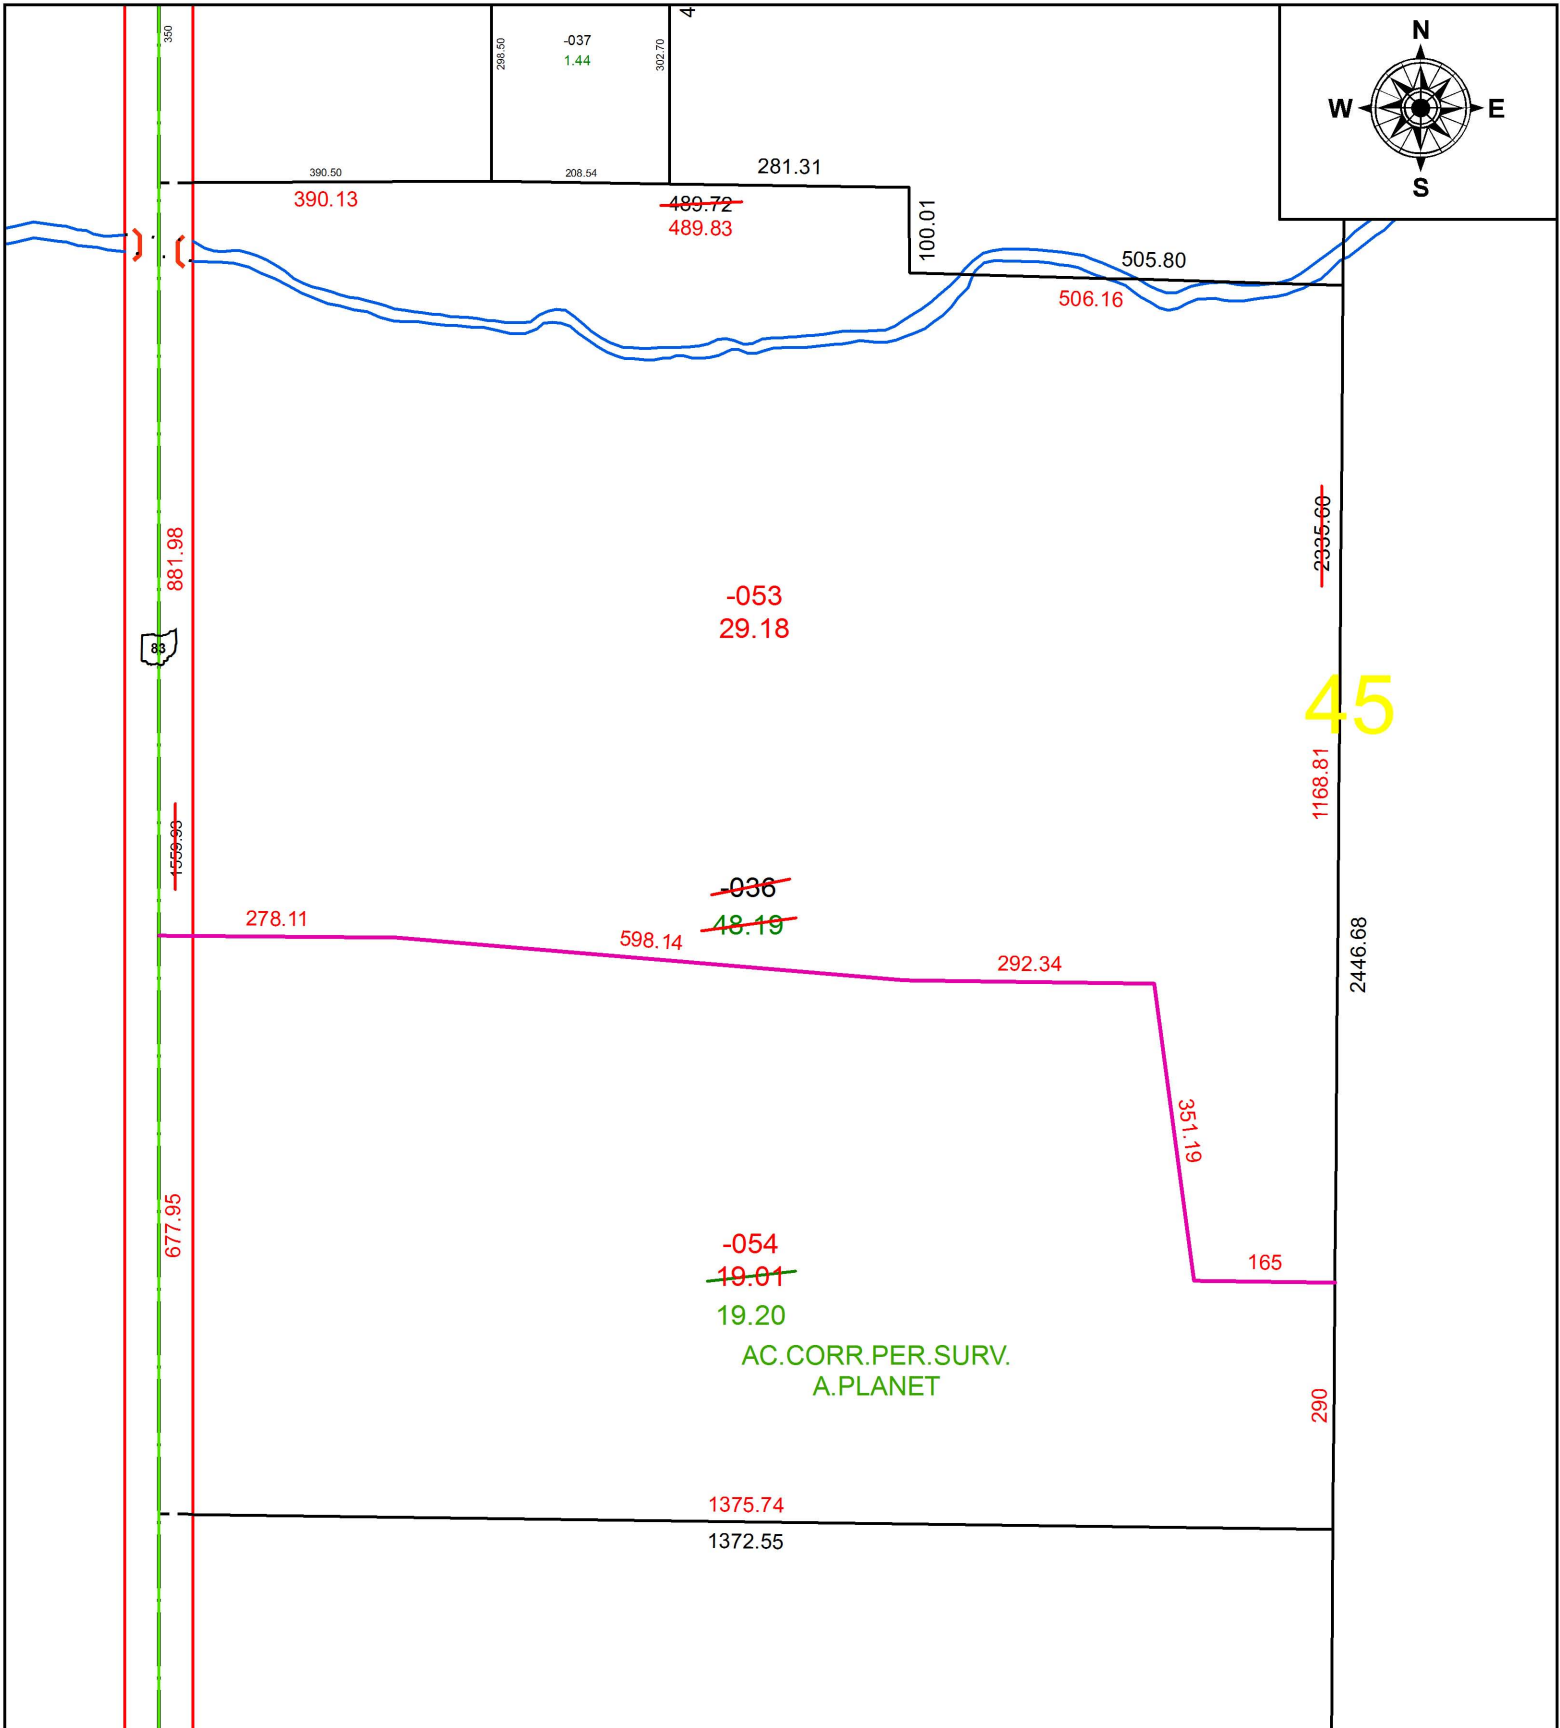

PARENT PARCEL: 11-00-045-000-036

CHILD PARCEL: 11-00-045-000-053, -054

STARTING POINT: NORTHWEST CORNER OF O.L.45

18-03853

SPLITS/DEEDS PROCESSED
 LORAIN COUNTY TAX MAP DEPARTMENT
 226 MIDDLE AVE. ELYRIA, OH

SURVEYED BY: ANDREW G. PLANET

CLOSURE: 1: 2,632,652

MAP PAGE(S): 11-00-045

APPROVED BY: RRM DATE: 8-8-18

SCALE: 1" = 225 PRIOR INSTRUMENT: 20180678210