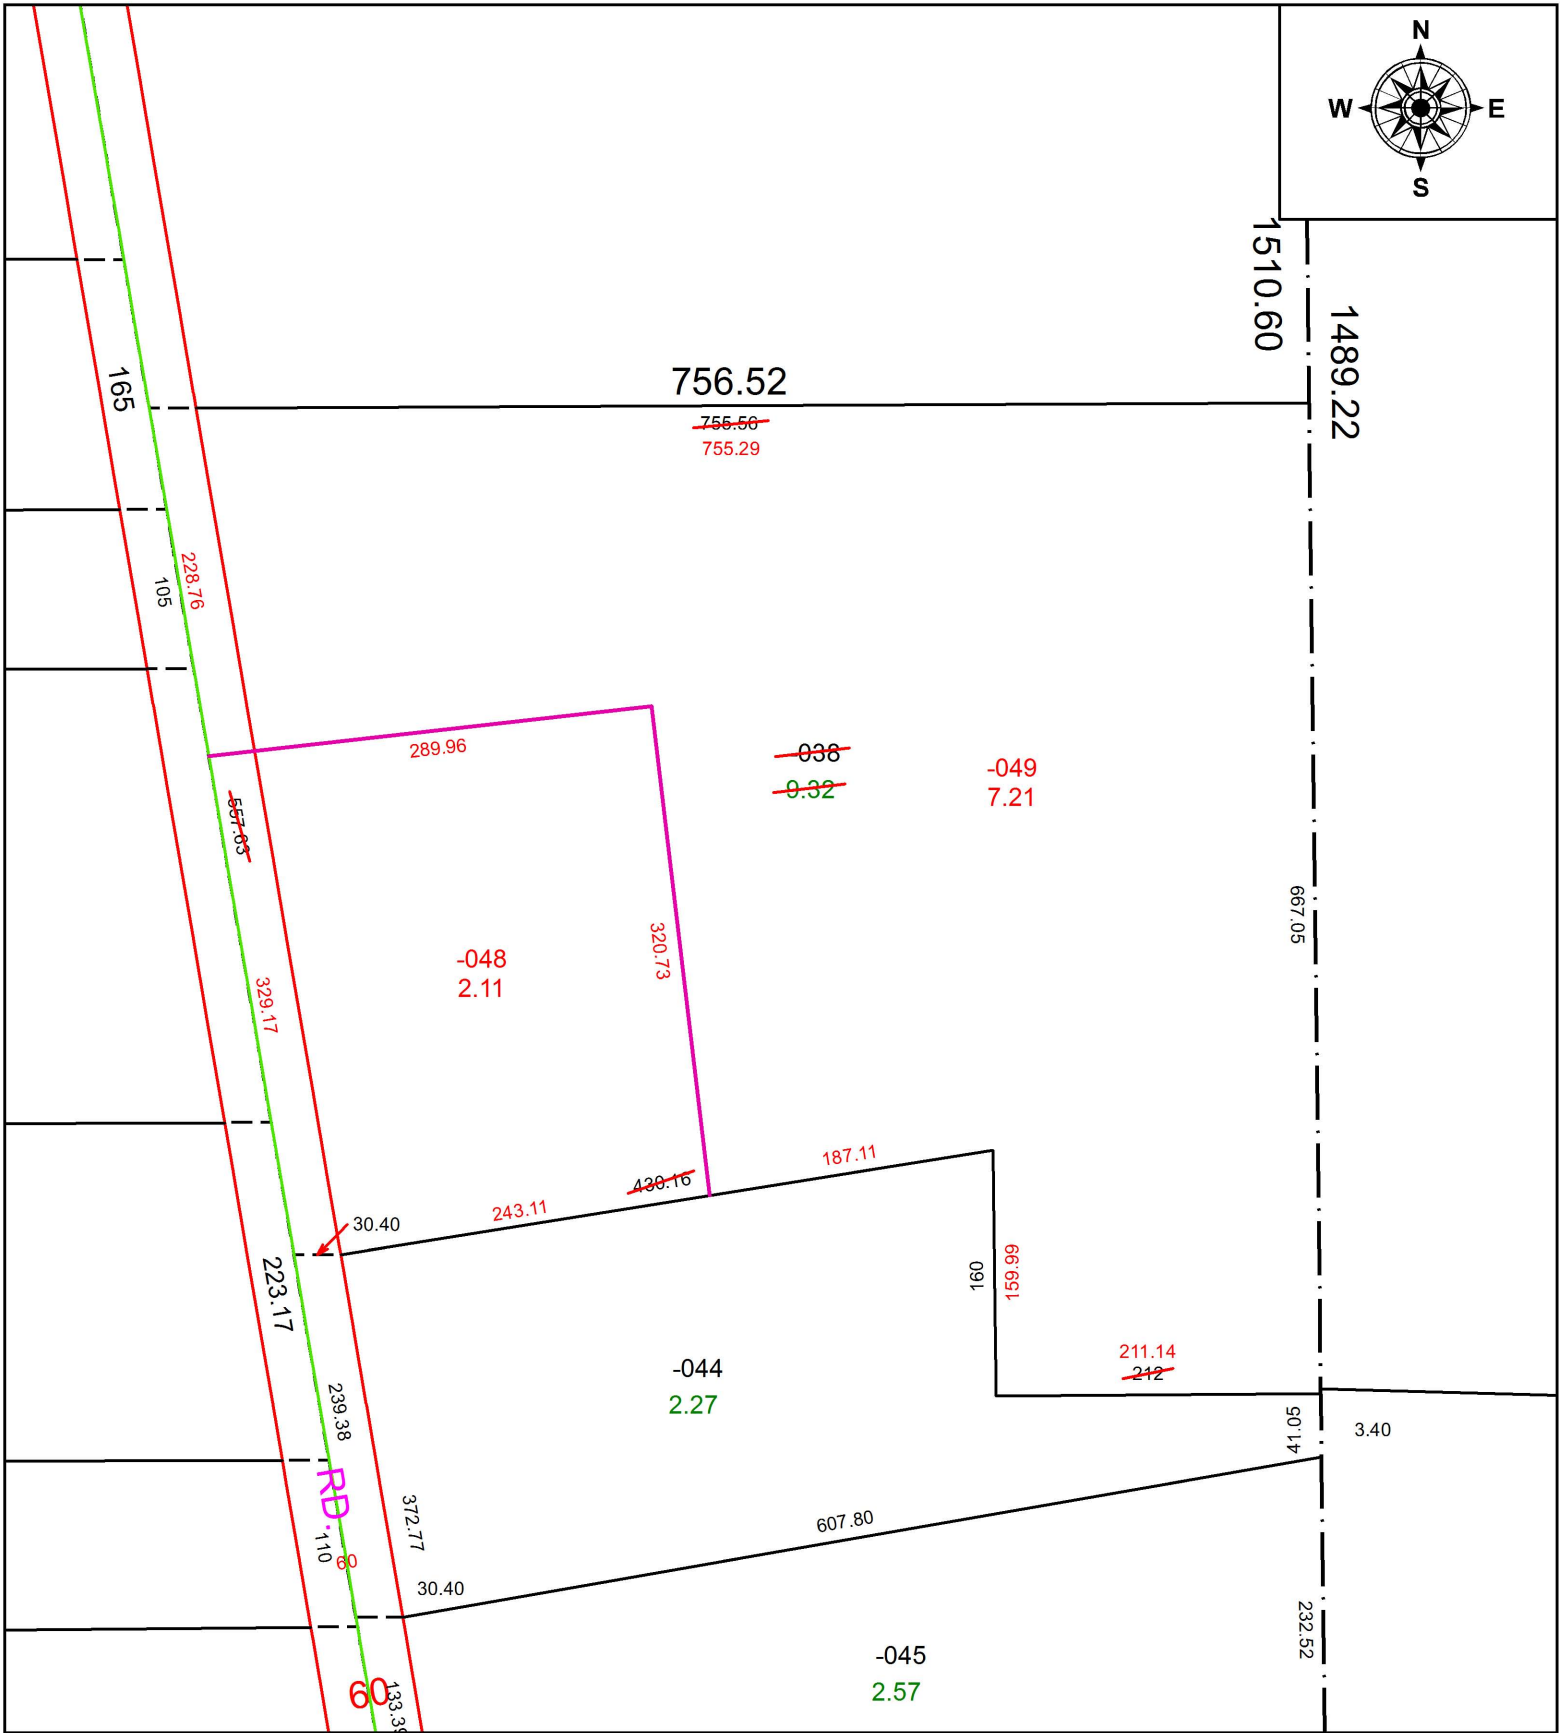

PARENT PARCEL: 08-00-103-000-038

CHILD PARCEL: 08-00-103-000-048, -049

STARTING POINT: INTERSECTION OF C/L OF BAUMHART RD. AND C/L OF RUSSIA RD.

18-03843

SPLITS/DEEDS PROCESSED
 LORAIN COUNTY TAX MAP DEPARTMENT
 226 MIDDLE AVE. ELYRIA, OH

SURVEYED BY: THOMAS A. SIMON

CLOSURE: 1: 407,096

MAP PAGE(S): 8-D

APPROVED BY: RRM DATE: 7-27-18

SCALE: 1" = 100 PRIOR INSTRUMENT: 20130482338