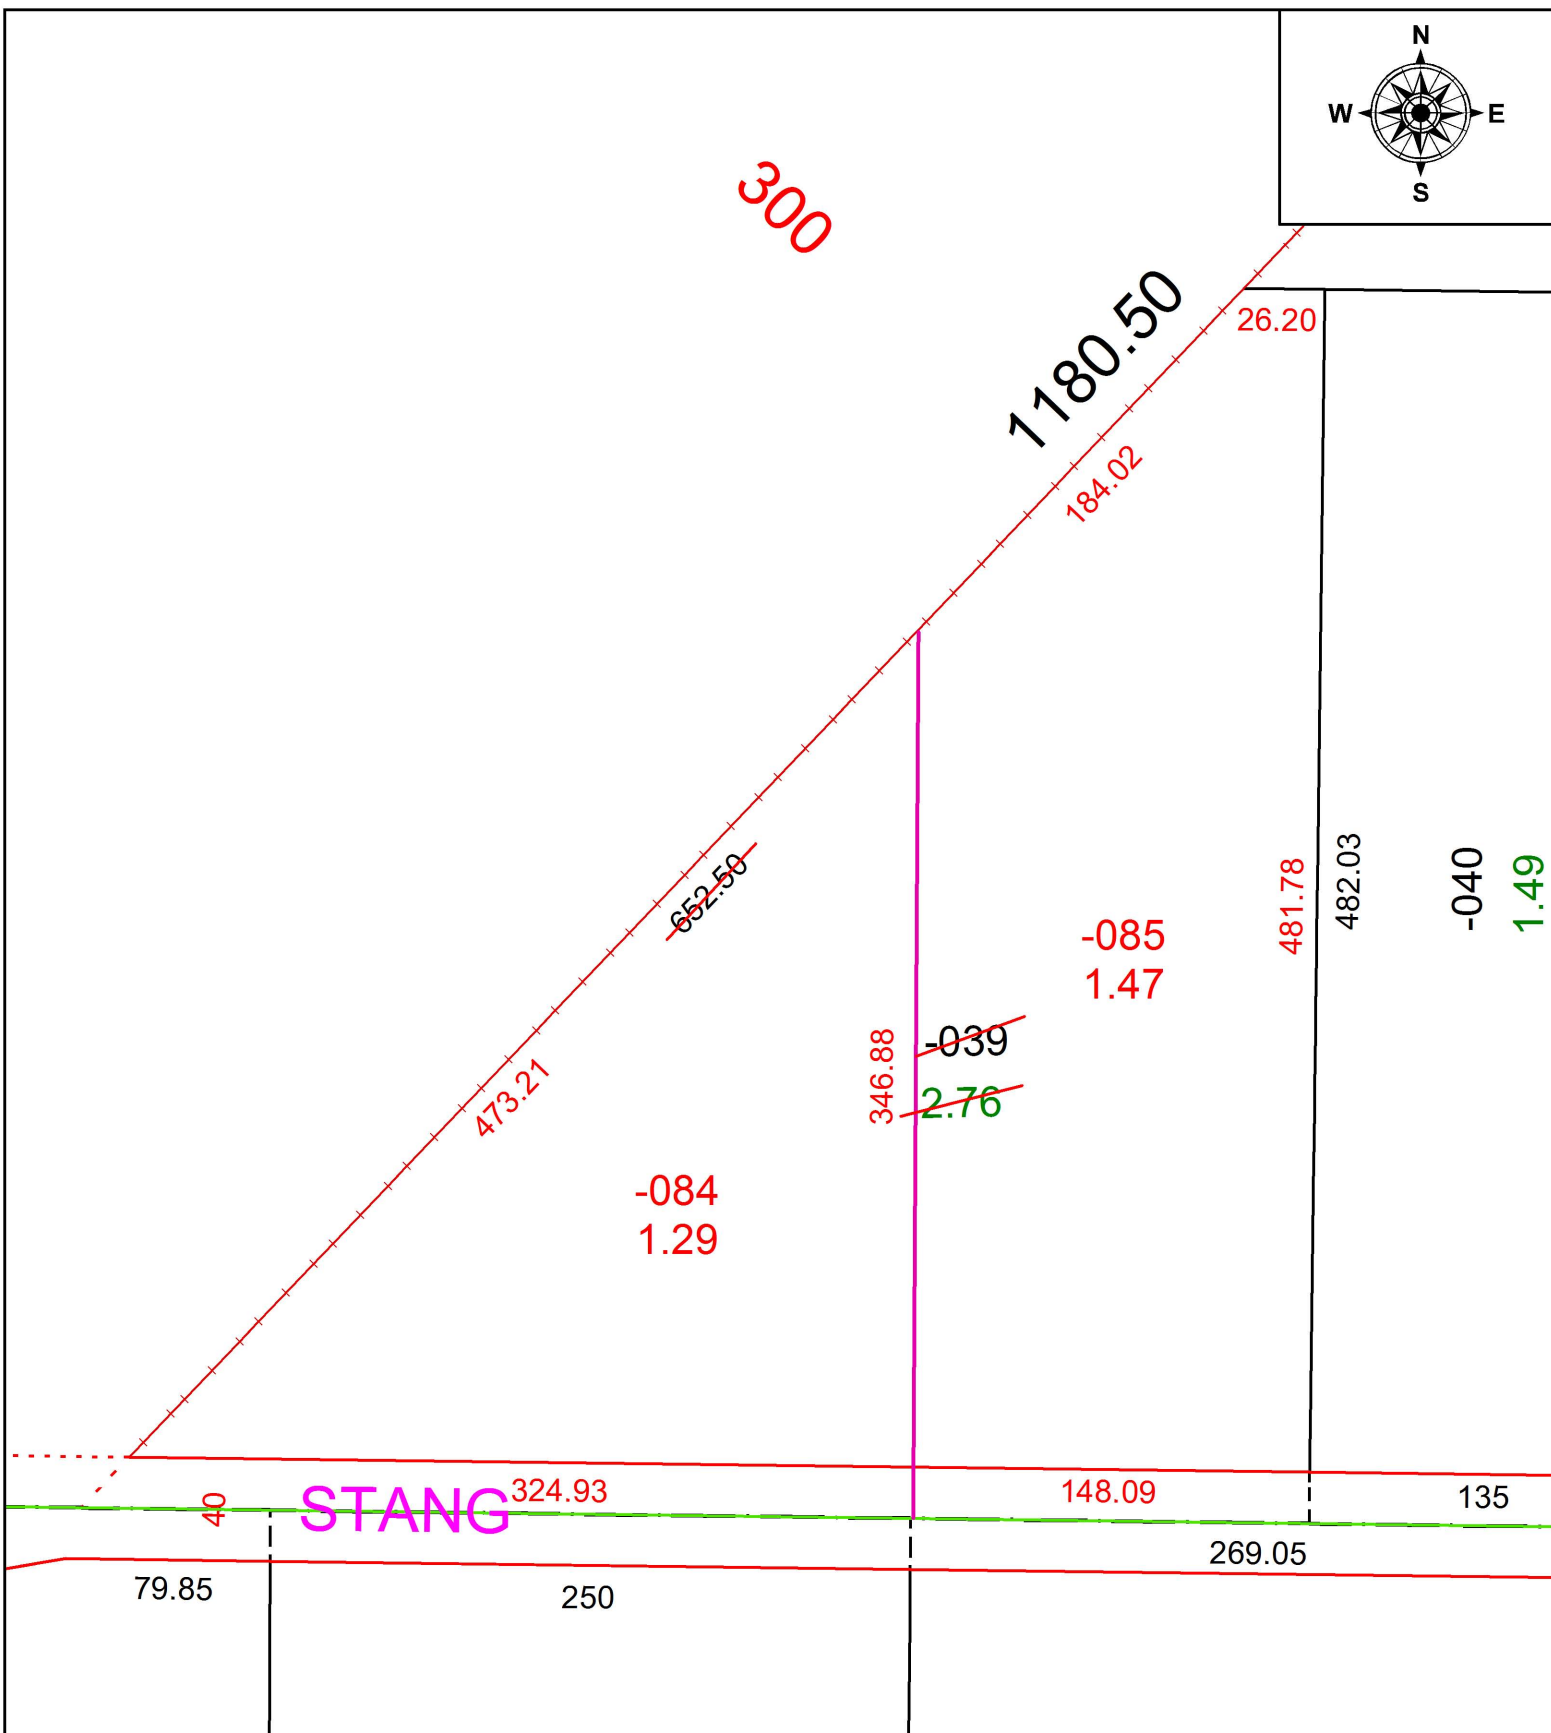

PARENT PARCEL: 05-00-064-000-039

CHILD PARCEL: 05-00-064-000-084, -085

STARTING POINT: SOUTHEAST CORNER OF O.L.64

18-03839

SPLITS/DEEDS PROCESSED
 LORAIN COUNTY TAX MAP DEPARTMENT
 226 MIDDLE AVE. ELYRIA, OH

SURVEYED BY: TIMOTHY D. HOZALSKI

CLOSURE: 1: 127,148

MAP PAGE(S): 5-00-064

APPROVED BY: RRM DATE: 7-25-18

SCALE: 1" = 75' PRIOR INSTRUMENT: 20180673146