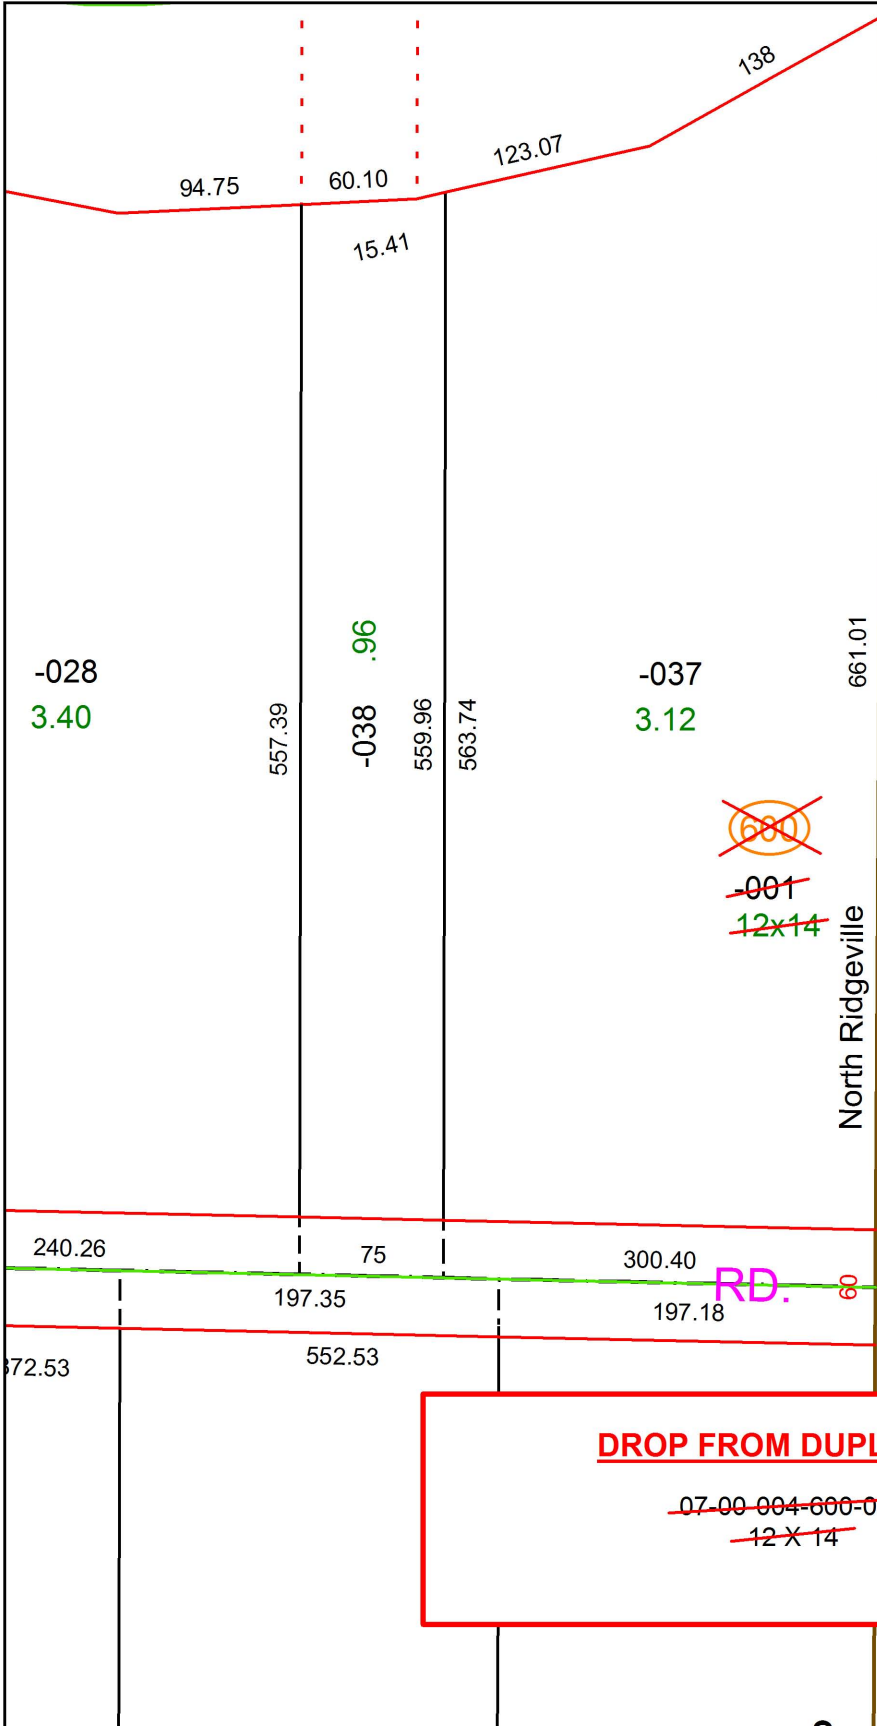

PARENT PARCEL: 07-00-004-600-001

CHILD PARCEL: DROP FROM DUP.

STARTING POINT:

18-03838-C

DROP FROM DUPLICATE

~~07-00-004-600-001~~
~~12 X 14~~

SPLITS/DEEDS PROCESSED
LORAIN COUNTY TAX MAP DEPARTMENT
226 MIDDLE AVE. ELYRIA, OH

SURVEYED BY:	N/A
CLOSURE:	N/A
MAP PAGE(S):	7-00-004
APPROVED BY:	RRM DATE: 2-13-18
SCALE:	1" = 100
PRIOR INSTRUMENT:	N/A