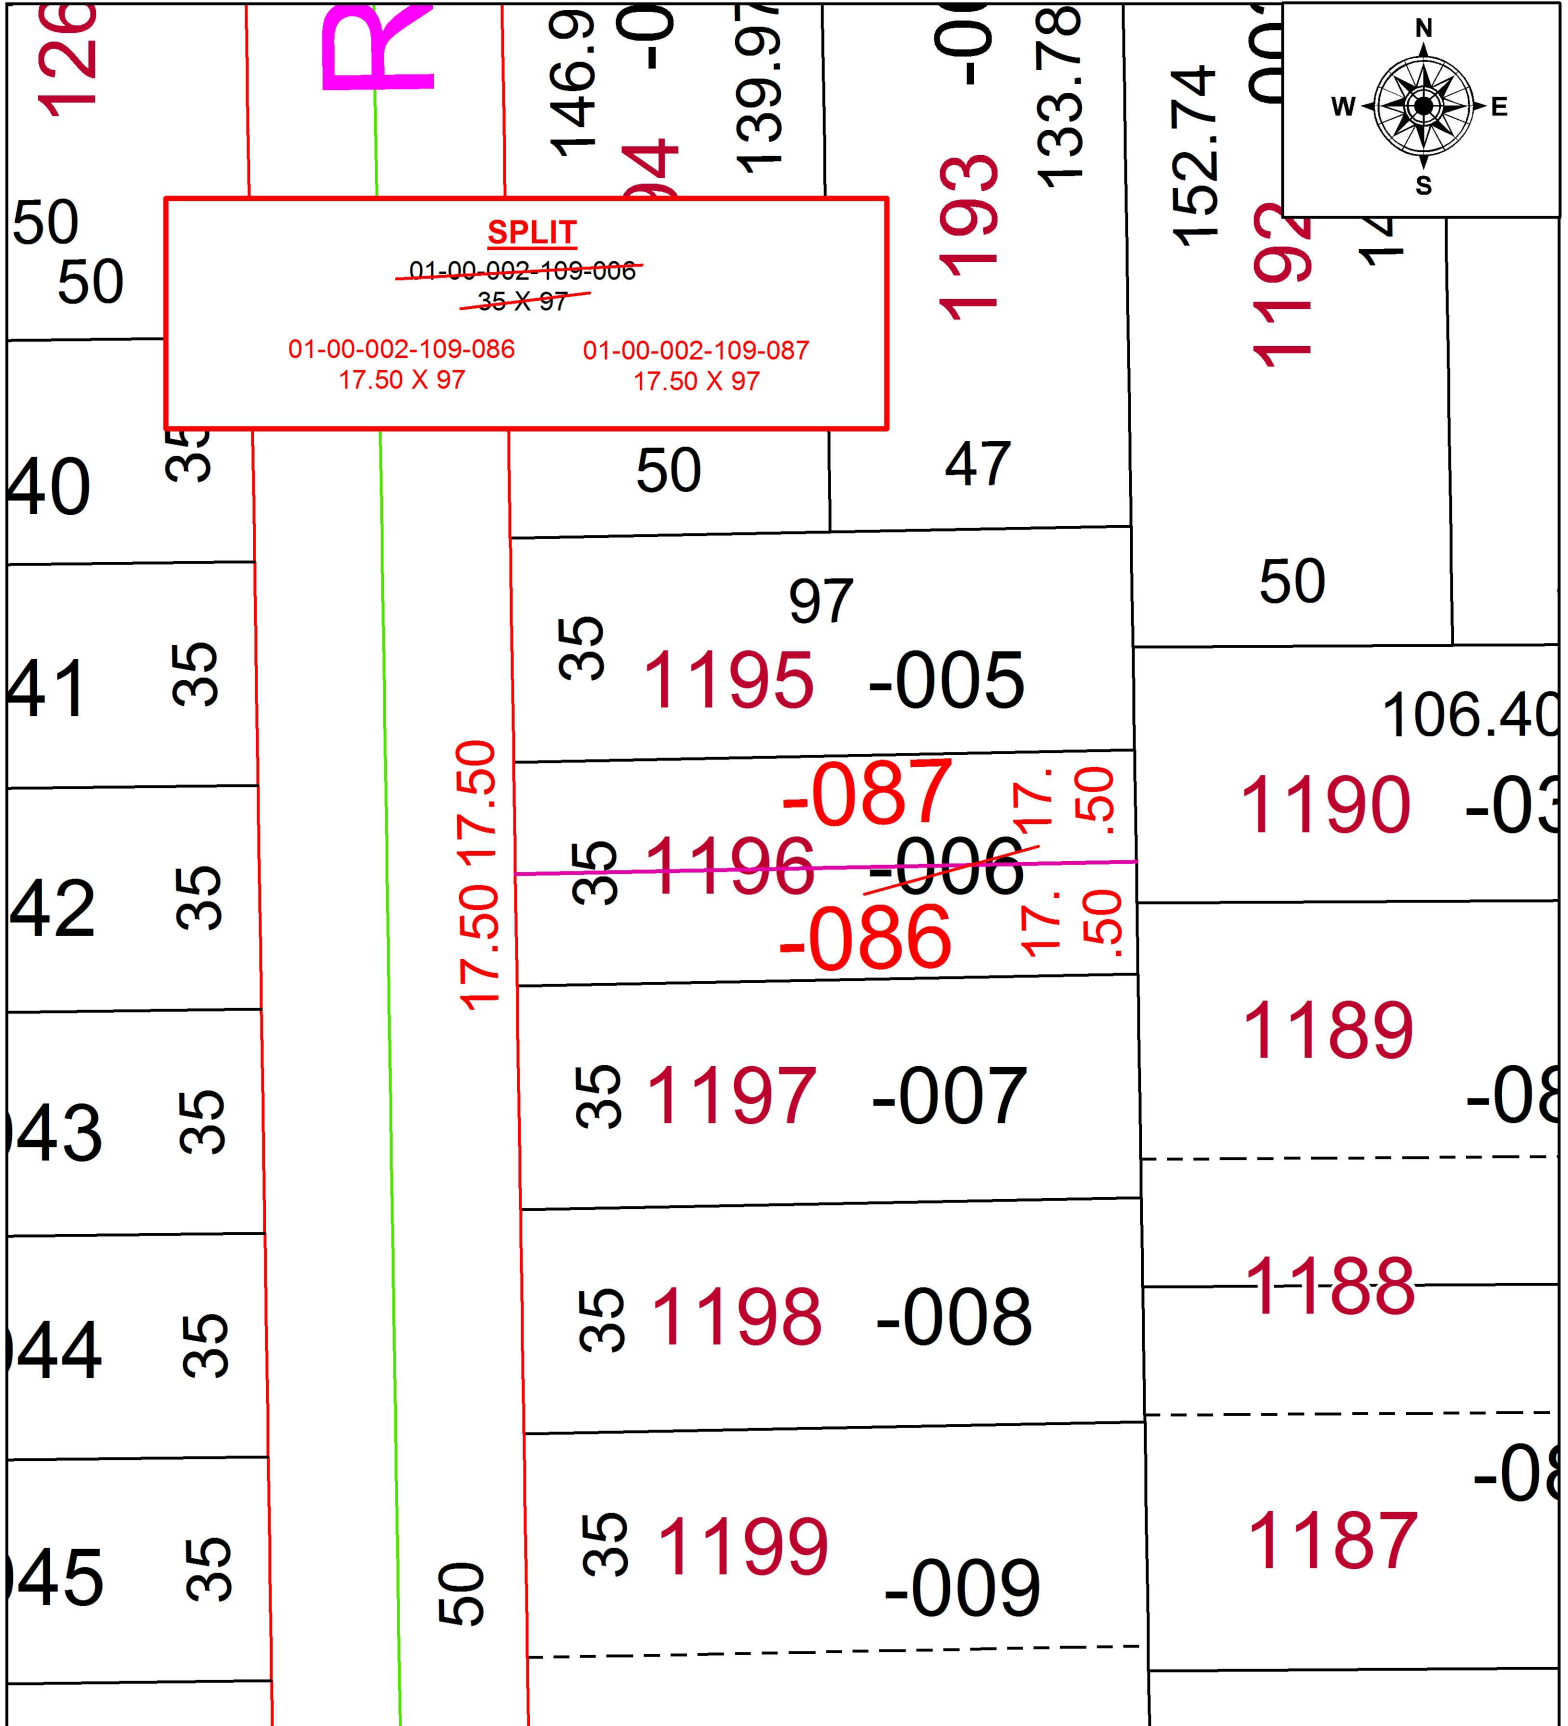

PARENT PARCEL: 01-00-002-109-006

CHILD PARCEL: 01-00-002-109-086, -087

STARTING POINT: S/L 1196 IN VERMILION ON THE LAKE SUB. NO.1

18-03829

**SPLITS/DEEDS PROCESSED**  
 LORAIN COUNTY TAX MAP DEPARTMENT  
 226 MIDDLE AVE. ELYRIA, OH

SURVEYED BY: JAMES A. RESAR  
 CLOSURE: N/A  
 MAP PAGE(S): 1-00-002  
 APPROVED BY: RRM DATE: 6-25-18  
 SCALE: 1" = 30' PRIOR INSTRUMENT: 20090285586