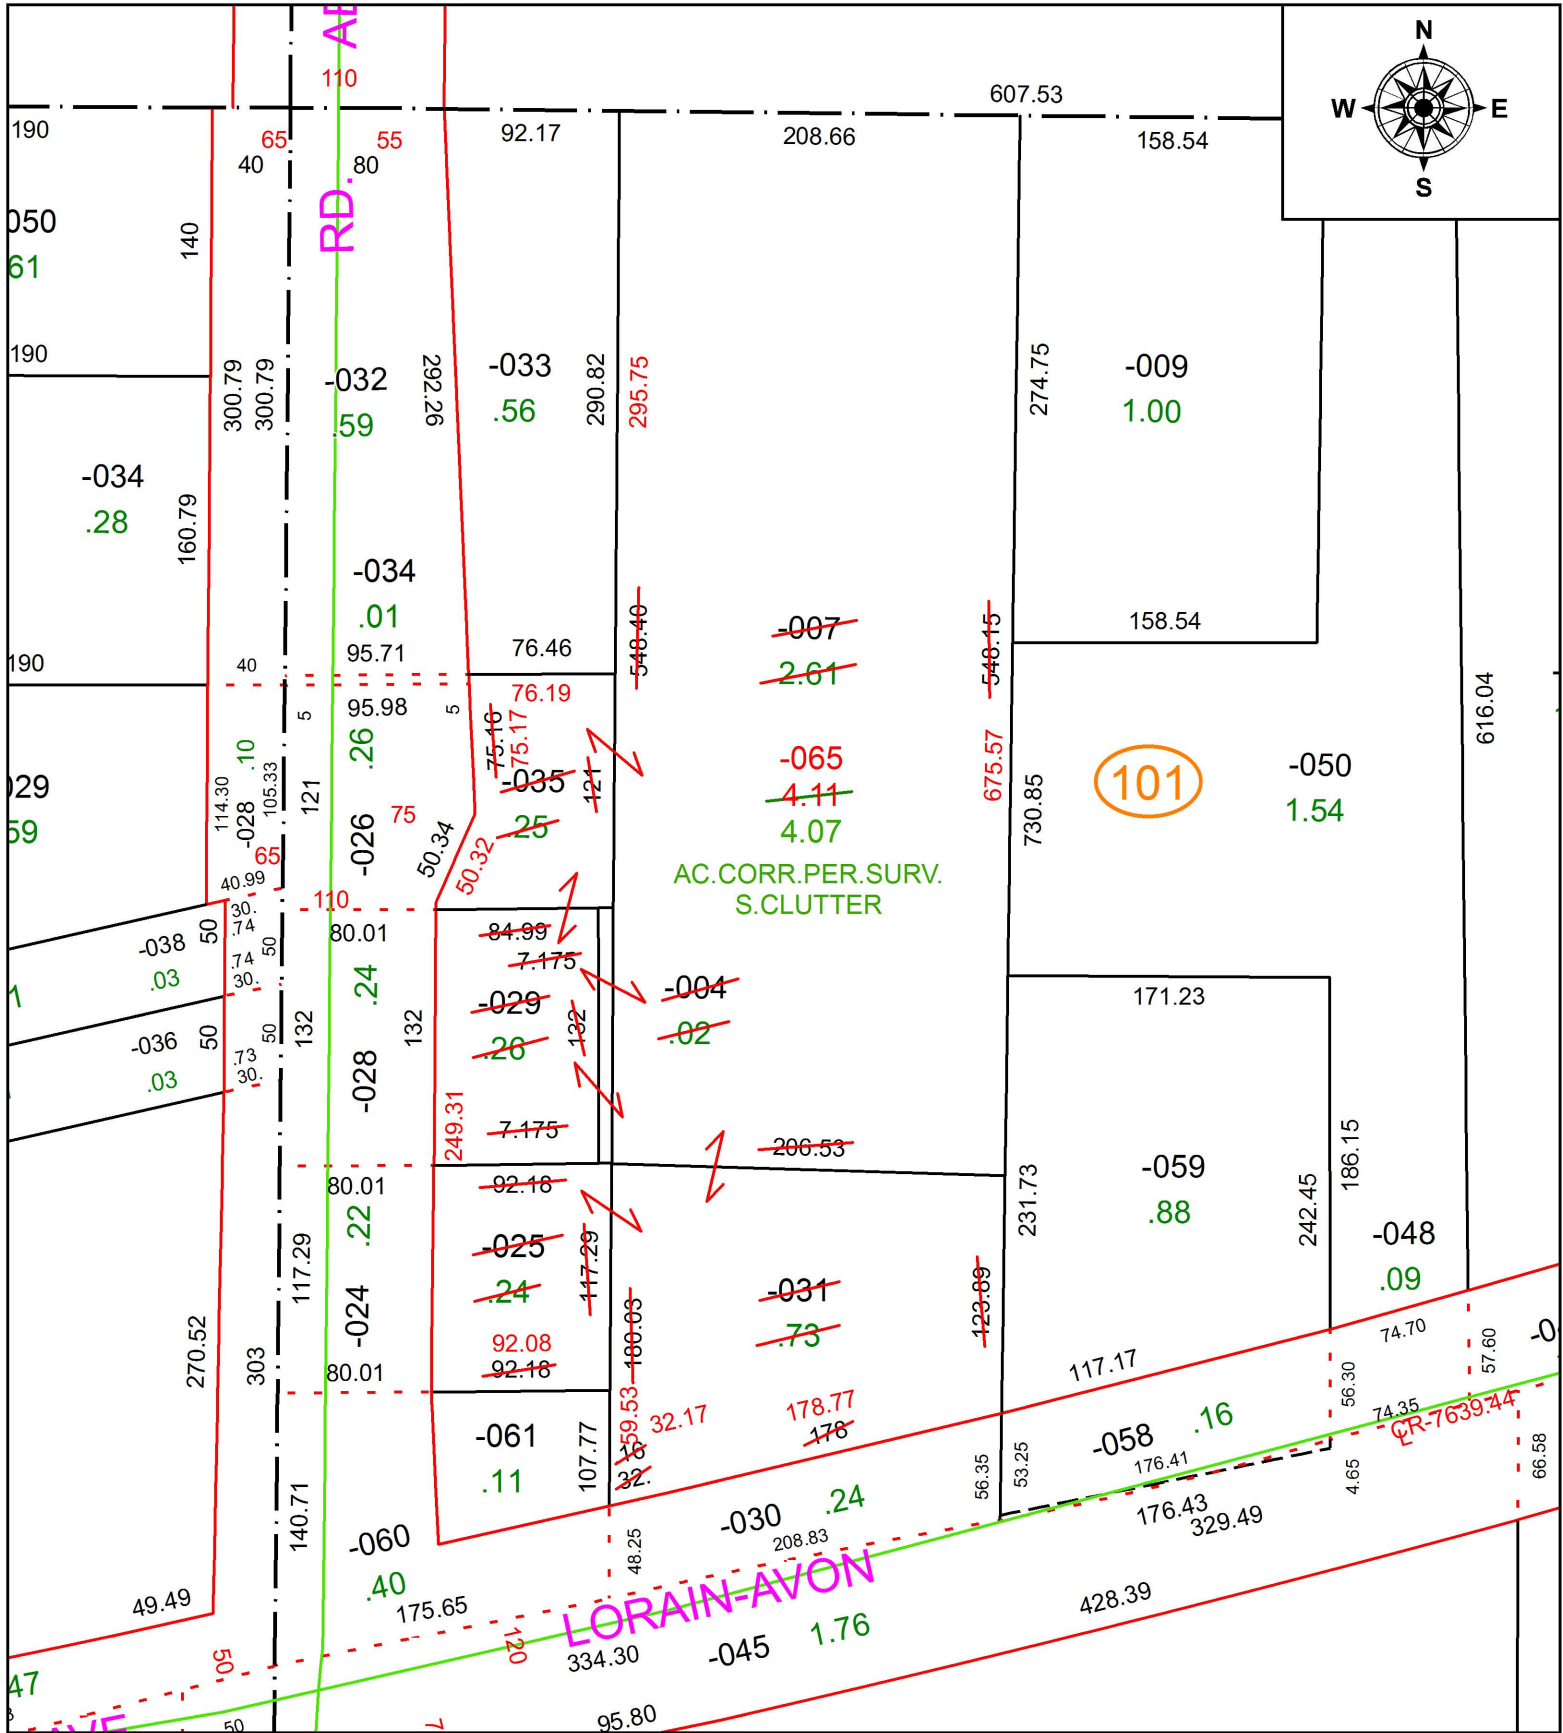

PARENT PARCEL: 03-00-007-101-004, -007, -025, -029, -031, -035

CHILD PARCEL: 03-00-007-101-065

18-03821

STARTING POINT: NORTHWEST CORNER OF O.L.7

SPLITS/DEEDS PROCESSED

LORAIN COUNTY TAX MAP DEPARTMENT
226 MIDDLE AVE. ELYRIA, OH

SURVEYED BY: STEVEN W. CLUTTER

CLOSURE: 1: 196,009

MAP PAGE(S): 3-00-007

APPROVED BY: RRM DATE: 6-6-18

SCALE: 1" = 100 PRIOR INSTRUMENT: 20180670714