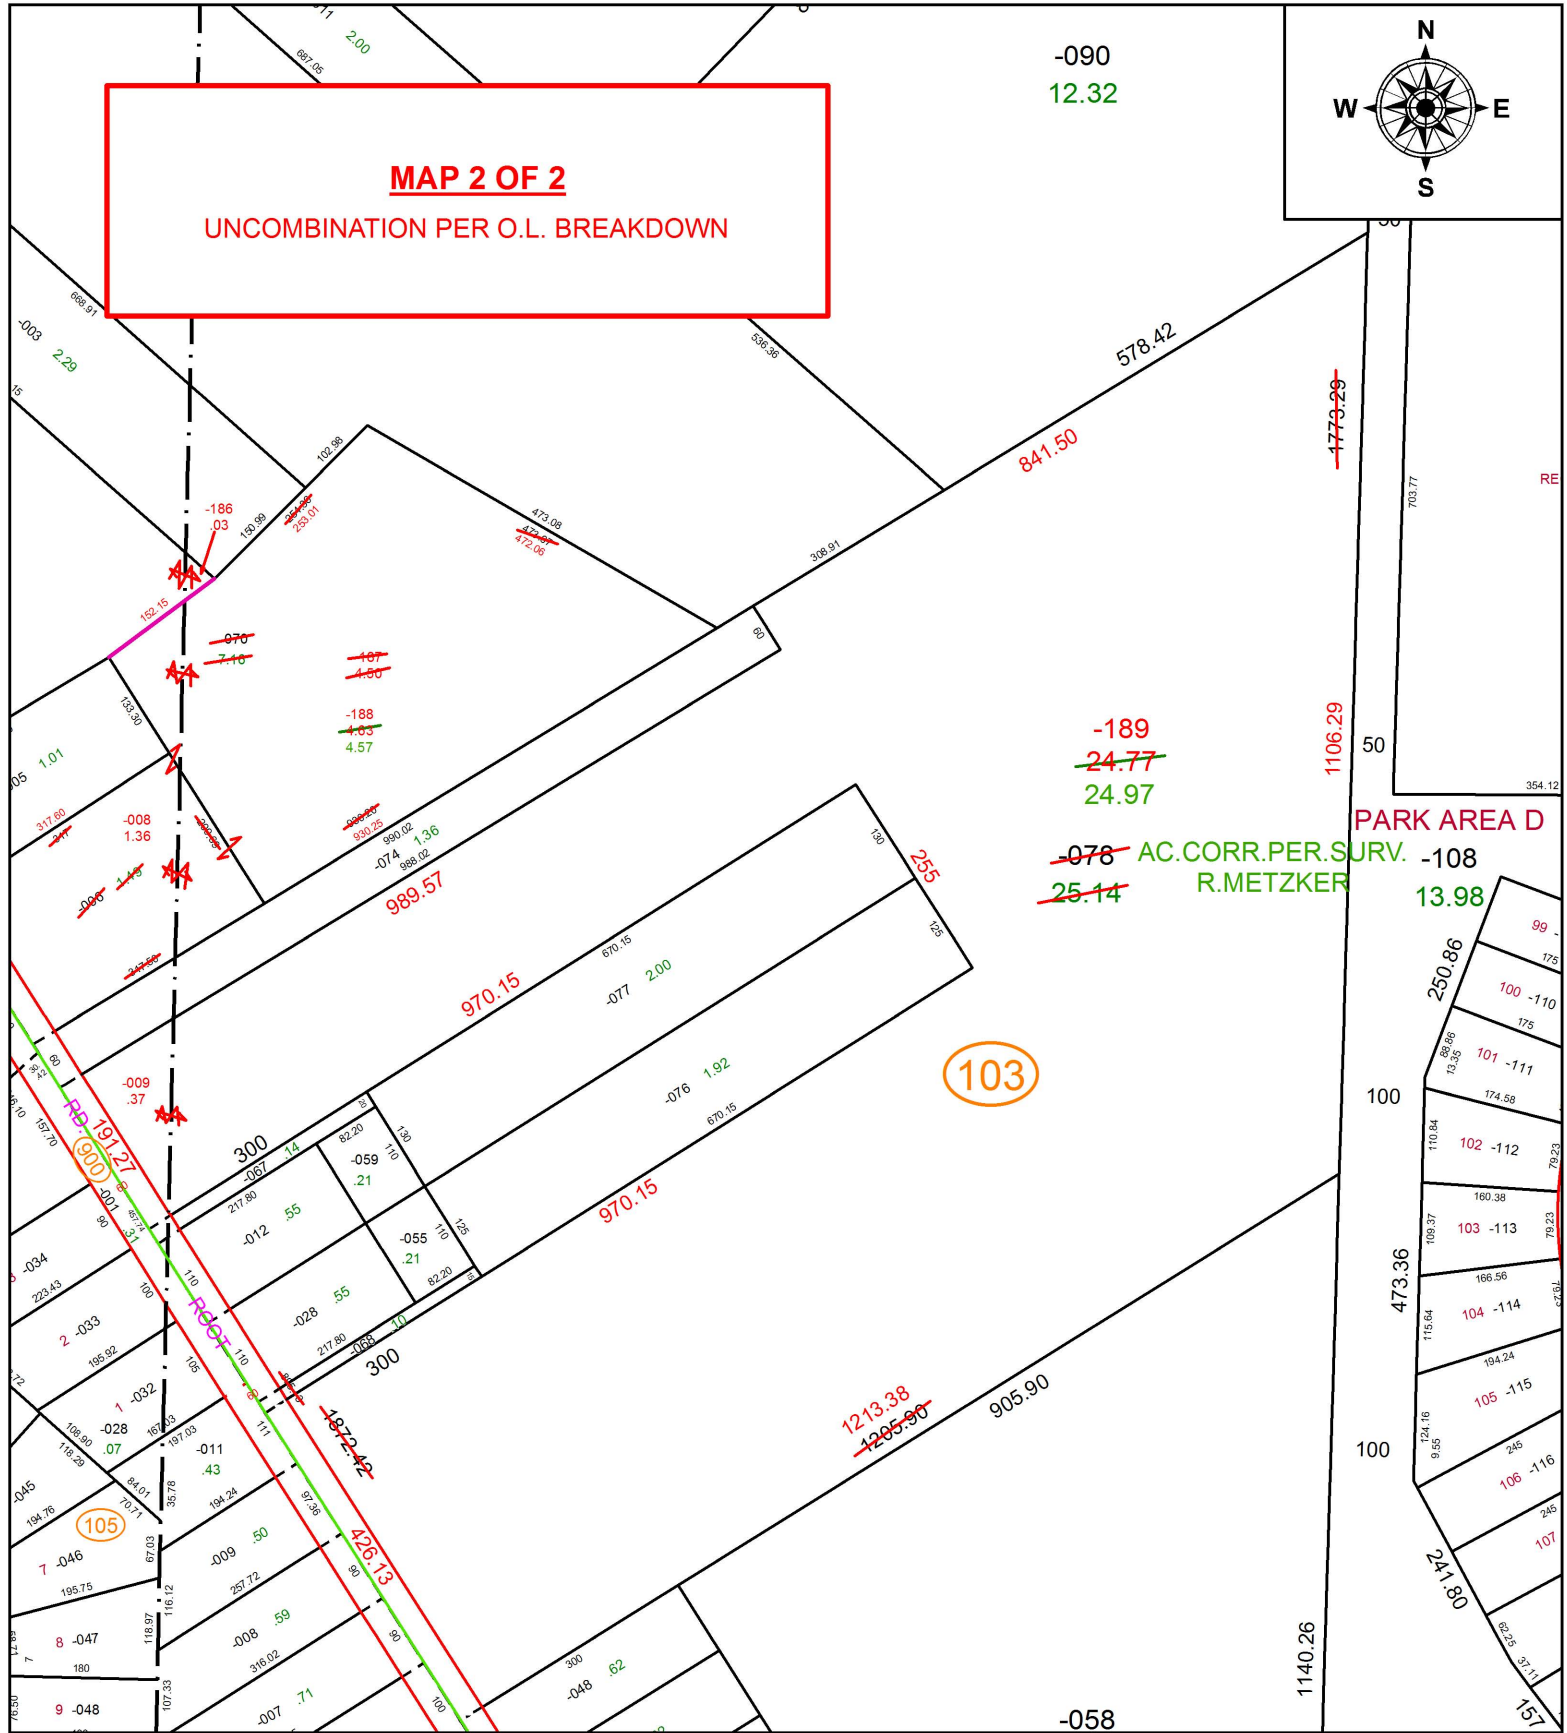

PARENT PARCEL: 07-00-011-103-078

CHILD PARCEL: 07-00-011-103-189, 07-00-014-106-009

STARTING POINT: INTERSECTION OF C/L OF ROOT RD. AND SOUTH LINE OF O.L.11

18-03819

**MAP 2 OF 2**  
**UNCOMBINATION PER O.L. BREAKDOWN**

**SPLITS/DEEDS PROCESSED**  
LORAIN COUNTY TAX MAP DEPARTMENT  
226 MIDDLE AVE. ELYRIA, OH

SURVEYED BY: RICHARD METZKER  
CLOSURE: 1: 1,677,145  
MAP PAGE(S): 7-00-011  
APPROVED BY: RRM DATE: 5-29-18  
SCALE: 1" = 225 PRIOR INSTRUMENT: 20060182662