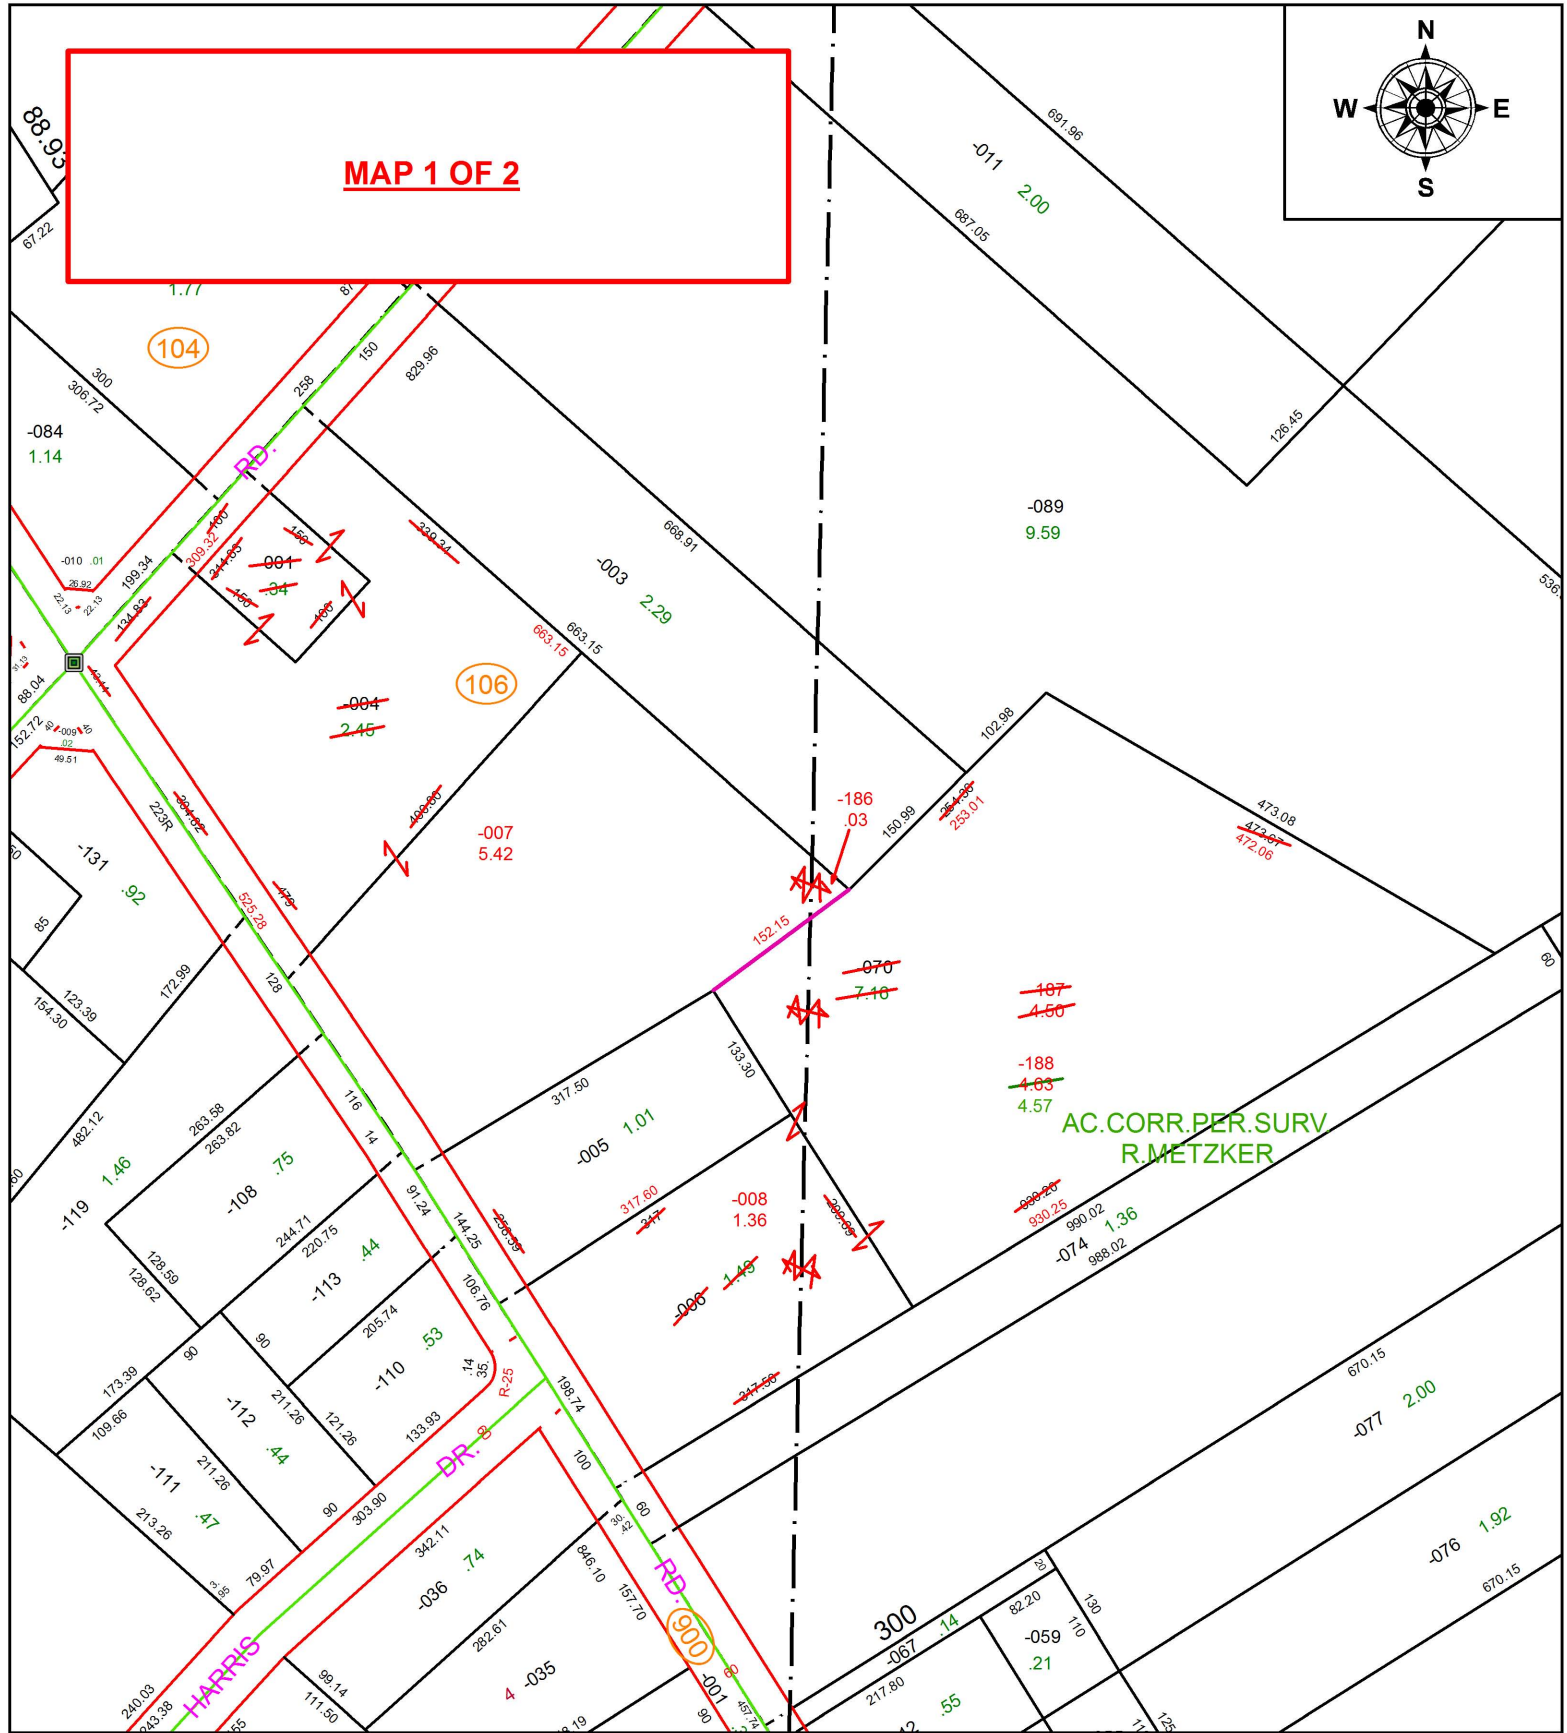

PARENT PARCEL: 07-00-011-103-006, -070, 07-00-014-106-001, -004, -005

CHILD PARCEL: 07-00-011-103-186 THRU -188, 07-00-014-106-005, -007, -008

STARTING POINT: INTERSECTION OF SOUTH LINE OF O.L.11 AND C/L OF ROOT RD.

18-03819

MAP 1 OF 2

**SPLITS/DEEDS PROCESSED**  
LORAIN COUNTY TAX MAP DEPARTMENT  
226 MIDDLE AVE. ELYRIA, OH

SURVEYED BY: RICHARD METZKER

CLOSURE: 1: 162,661

MAP PAGE(S): 7-00-014

APPROVED BY: RRM DATE: 5-29-18

SCALE: 1" = 175 PRIOR INSTRUMENT: 20060182662