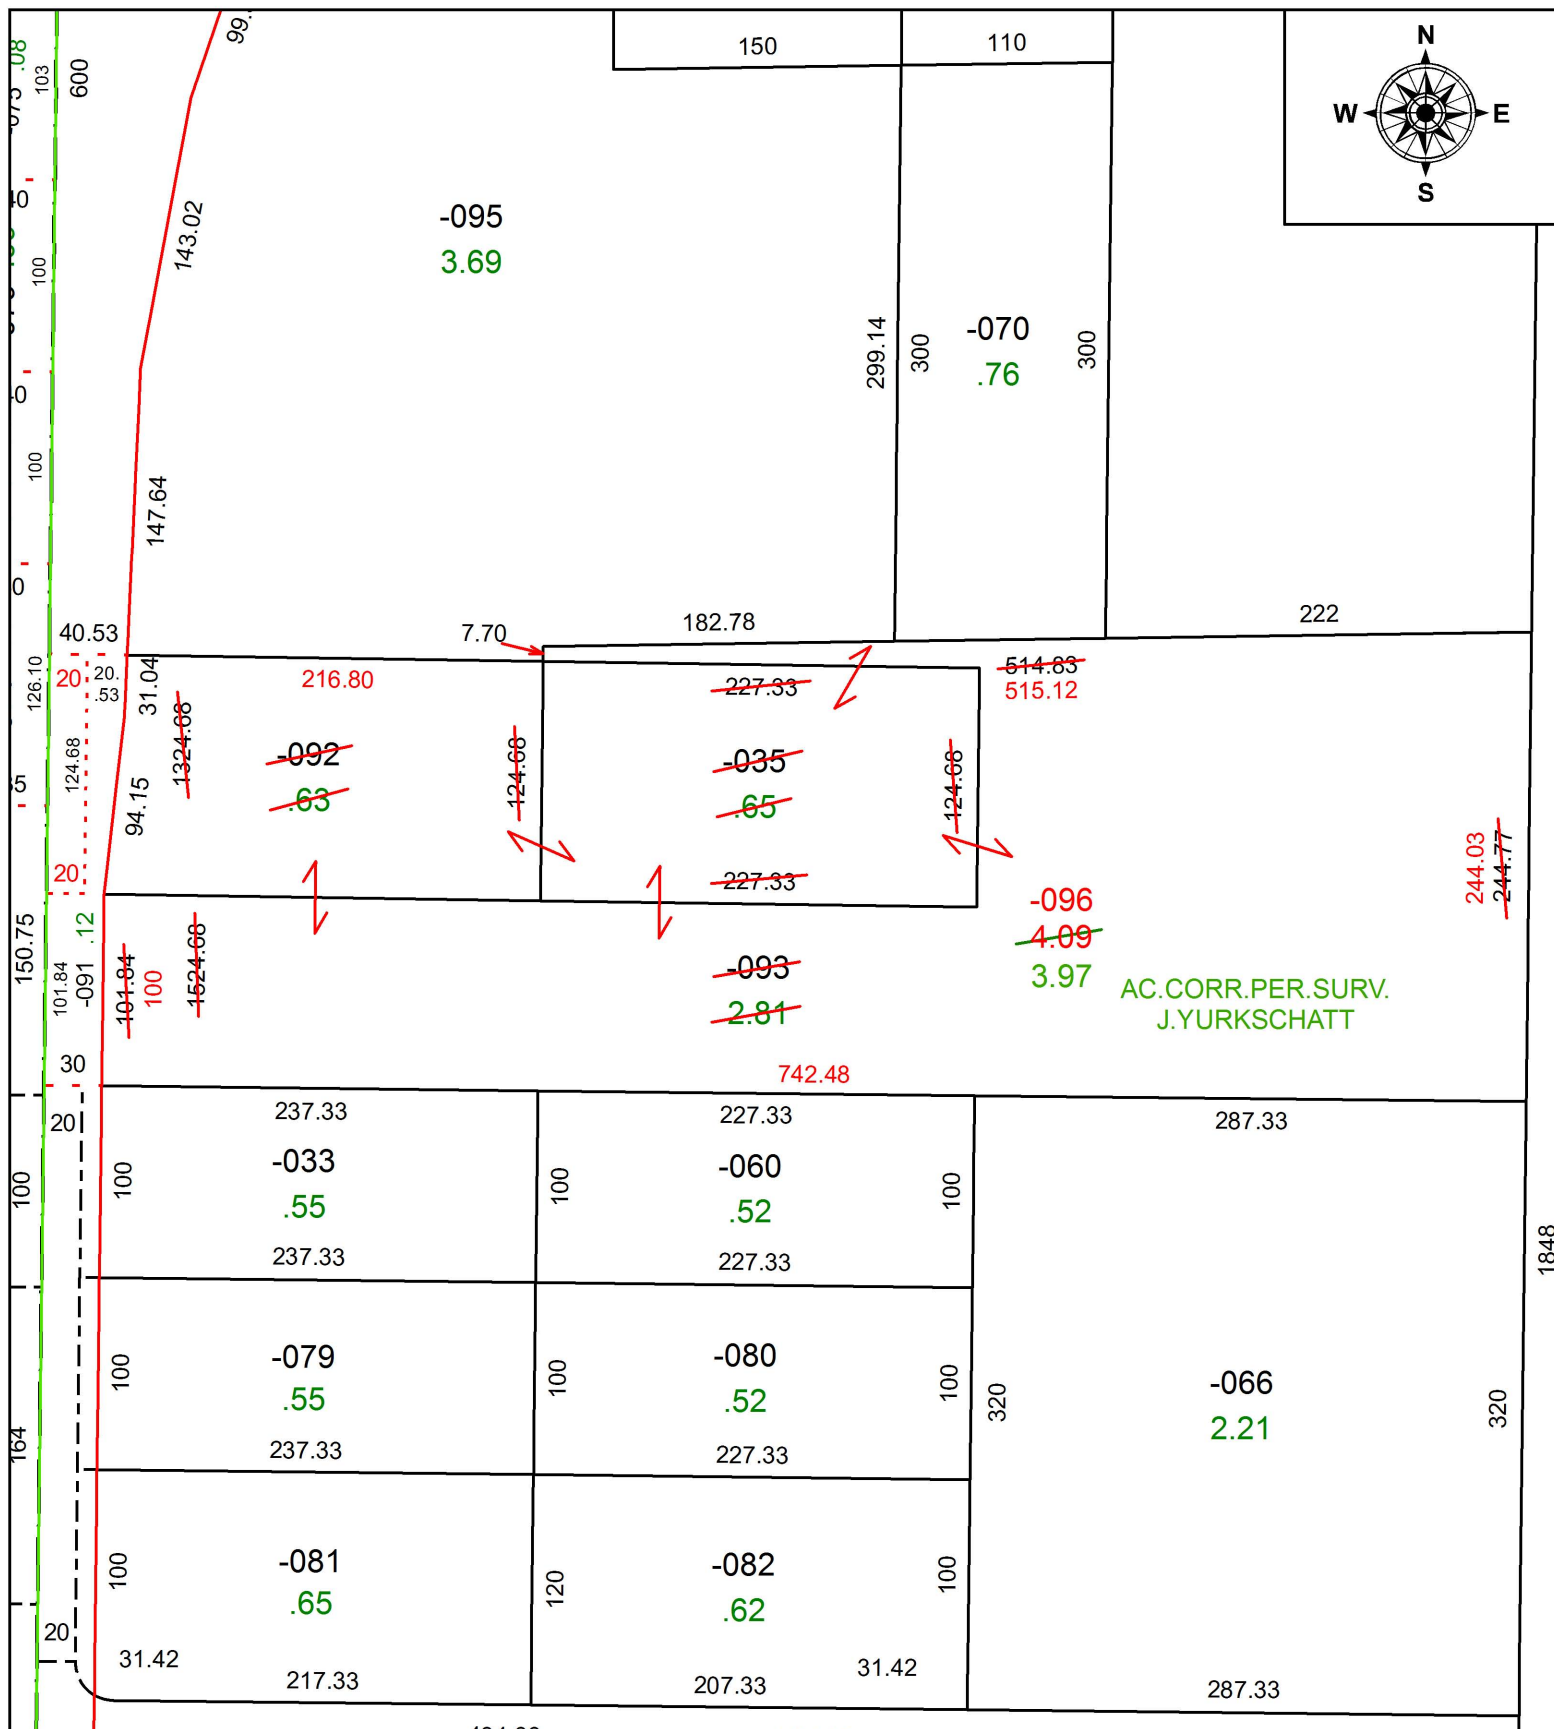

PARENT PARCEL: 12-00-015-000-035, -092, -093

CHILD PARCEL: 12-00-015-000-096

STARTING POINT: SOUTHWEST CORNER OF O.L.15

18-03795

SPLITS/DEEDS PROCESSED
 LORAIN COUNTY TAX MAP DEPARTMENT
 226 MIDDLE AVE. ELYRIA, OH

SURVEYED BY: JAMES P. YURKSCHATT
 CLOSURE: 1: 478.468
 MAP PAGE(S): 12-00-015
 APPROVED BY: RRM DATE: 3-19-18
 SCALE: 1" = 100 PRIOR INSTRUMENT: 20170645081