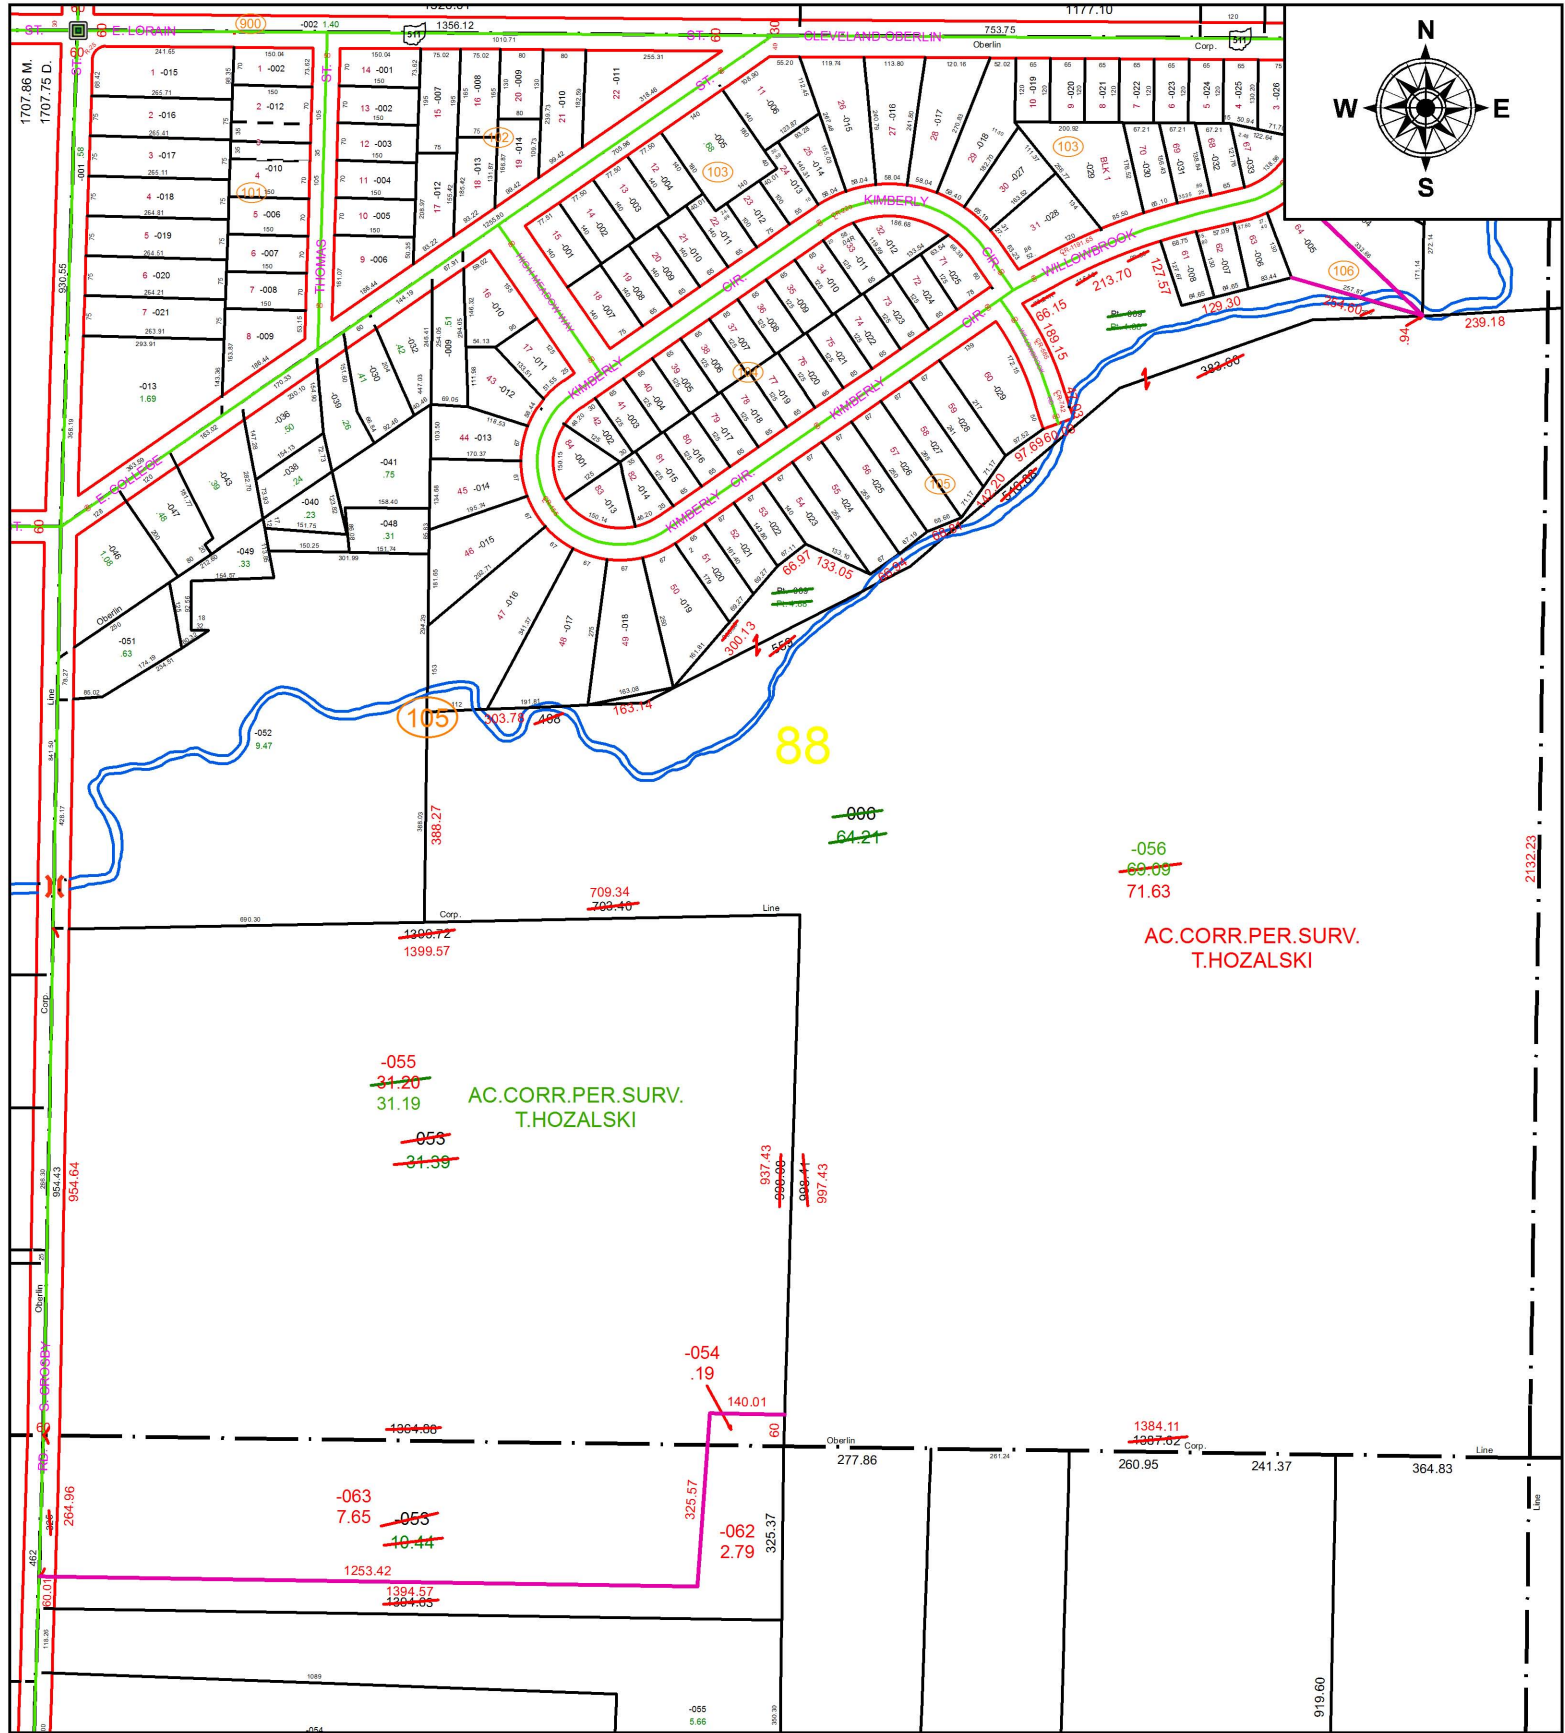

PARENT PARCEL: 09-00-088-105-006, 09-00-088-106-009, -053, 09-00-098-000-053

CHILD PARCEL: 09-00-088-105-054 THRU -056, 09-00-098-000-062, -063

STARTING POINT: SOUTHWEST CORNER OF O.L.88

18-03788

88

AC.CORR.PER.SURV.
T.HOZALSKI

AC.CORR.PER.SURV.
T.HOZALSKI

SPLITS/DEEDS PROCESSED
 LORAIN COUNTY TAX MAP DEPARTMENT
 226 MIDDLE AVE. ELYRIA, OH

SURVEYED BY: TIMOTHY D. HOZALSKI
CLOSURE: 1: 439,537
MAP PAGE(S): 9-00-088
APPROVED BY: RRM **DATE:** 2-27-18
SCALE: 1" = 360 **PRIOR INSTRUMENT:** 20040006381