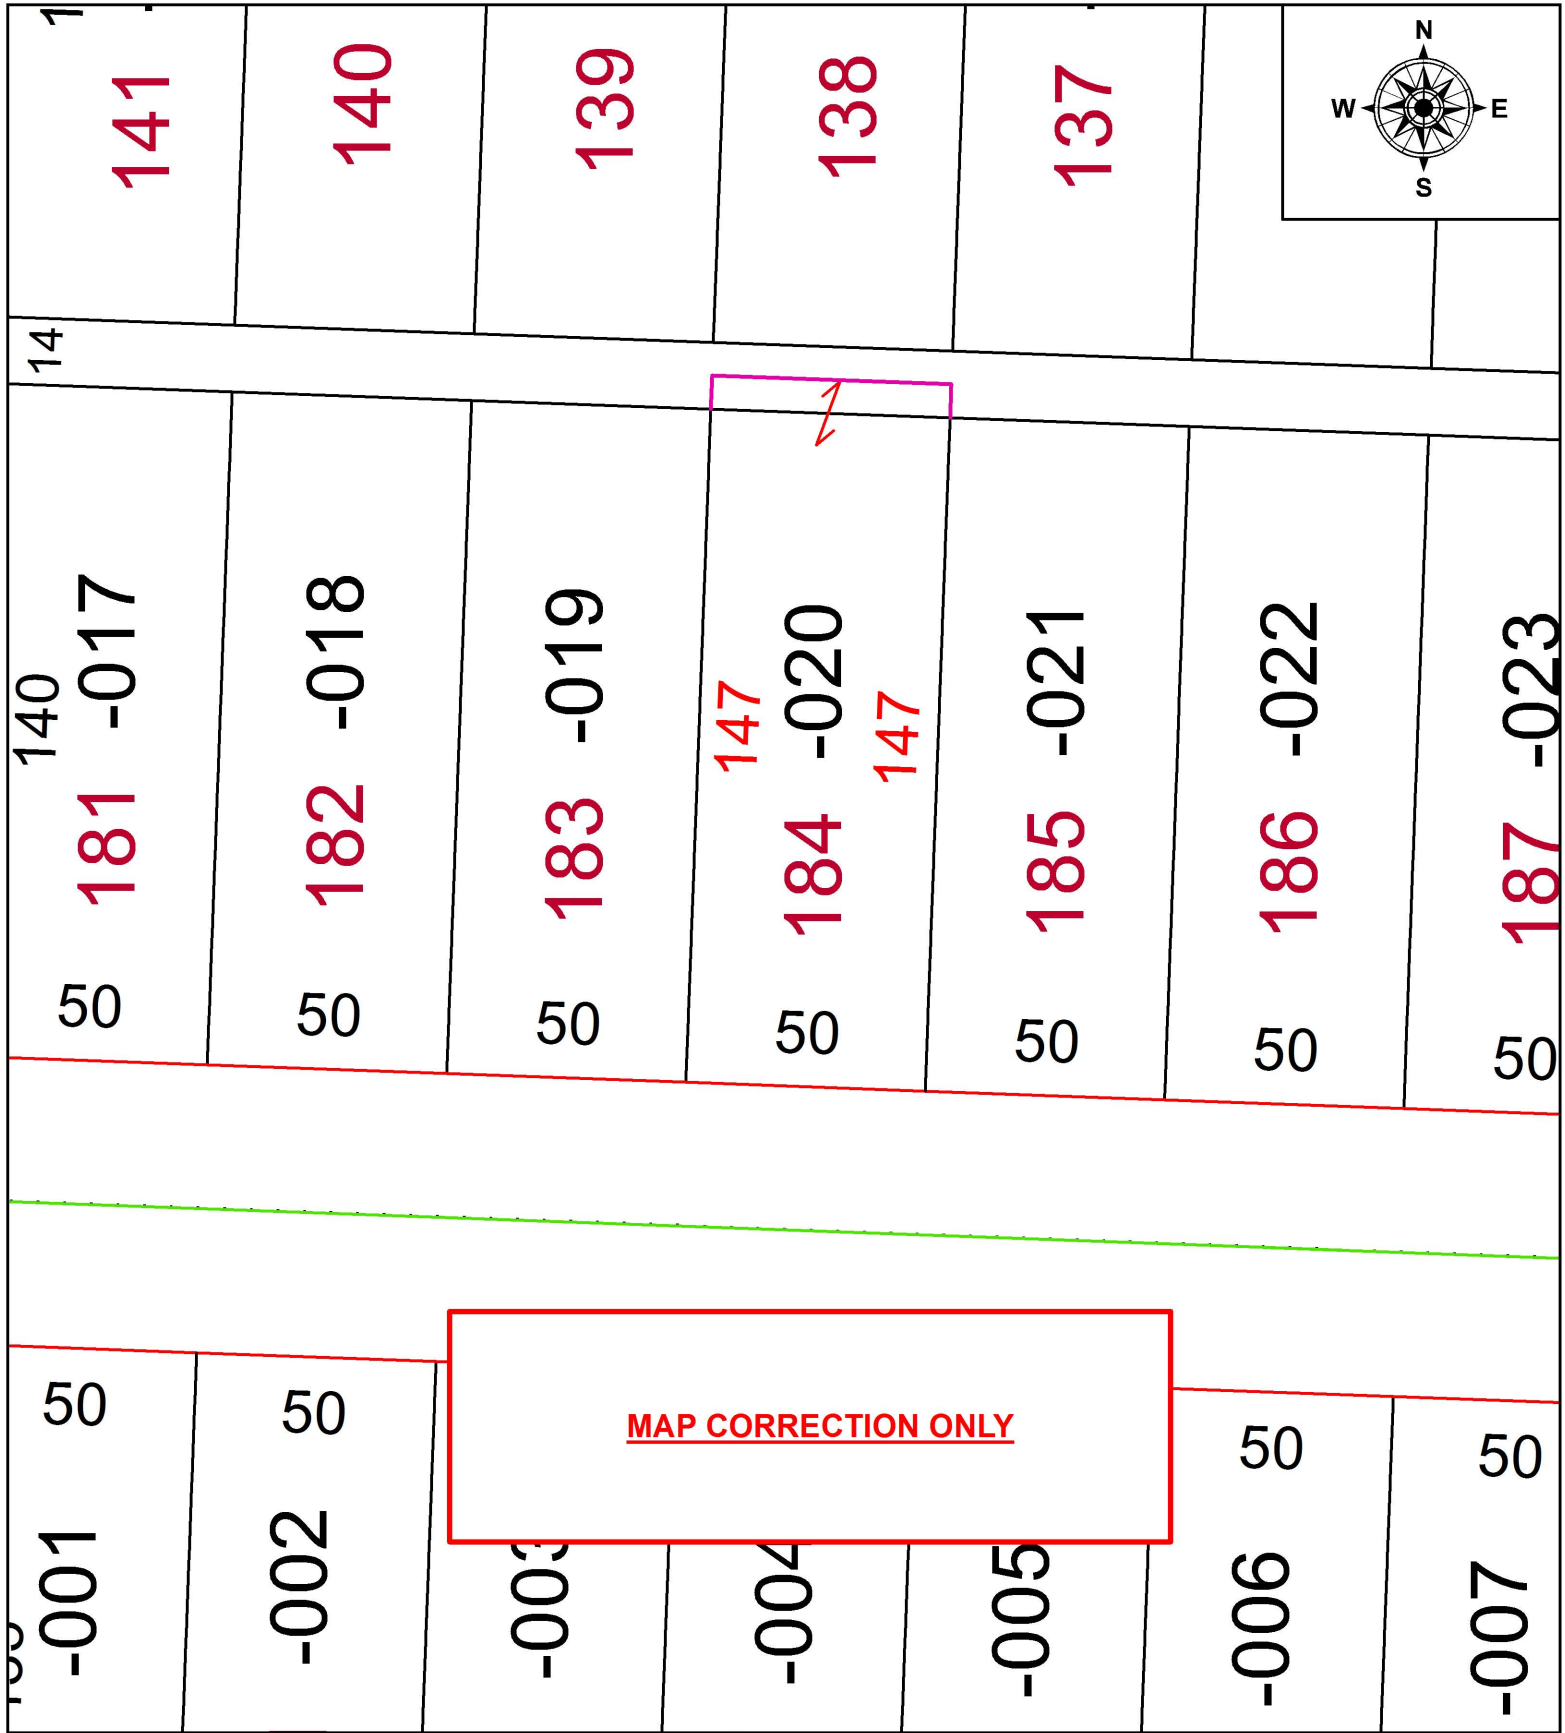

PARENT PARCEL: 03-00-098-128-020  
CHILD PARCEL: XX-XX-XXX-XXX-XXX  
STARTING POINT:

17-03785-C

MAP CORRECTION ONLY

**SPLITS/DEEDS PROCESSED**  
LORAIN COUNTY TAX MAP DEPARTMENT  
226 MIDDLE AVE. ELYRIA, OH

SURVEYED BY: \_\_\_\_\_ N/A  
CLOSURE: \_\_\_\_\_ N/A  
MAP PAGE(S): \_\_\_\_\_ 3-00-098  
APPROVED BY: \_\_\_\_\_ RRM DATE: \_\_\_\_\_ 10-13-17  
SCALE: \_\_\_\_\_ 1" = 50 \_\_\_\_\_ PRIOR INSTRUMENT: \_\_\_\_\_ 20170636575