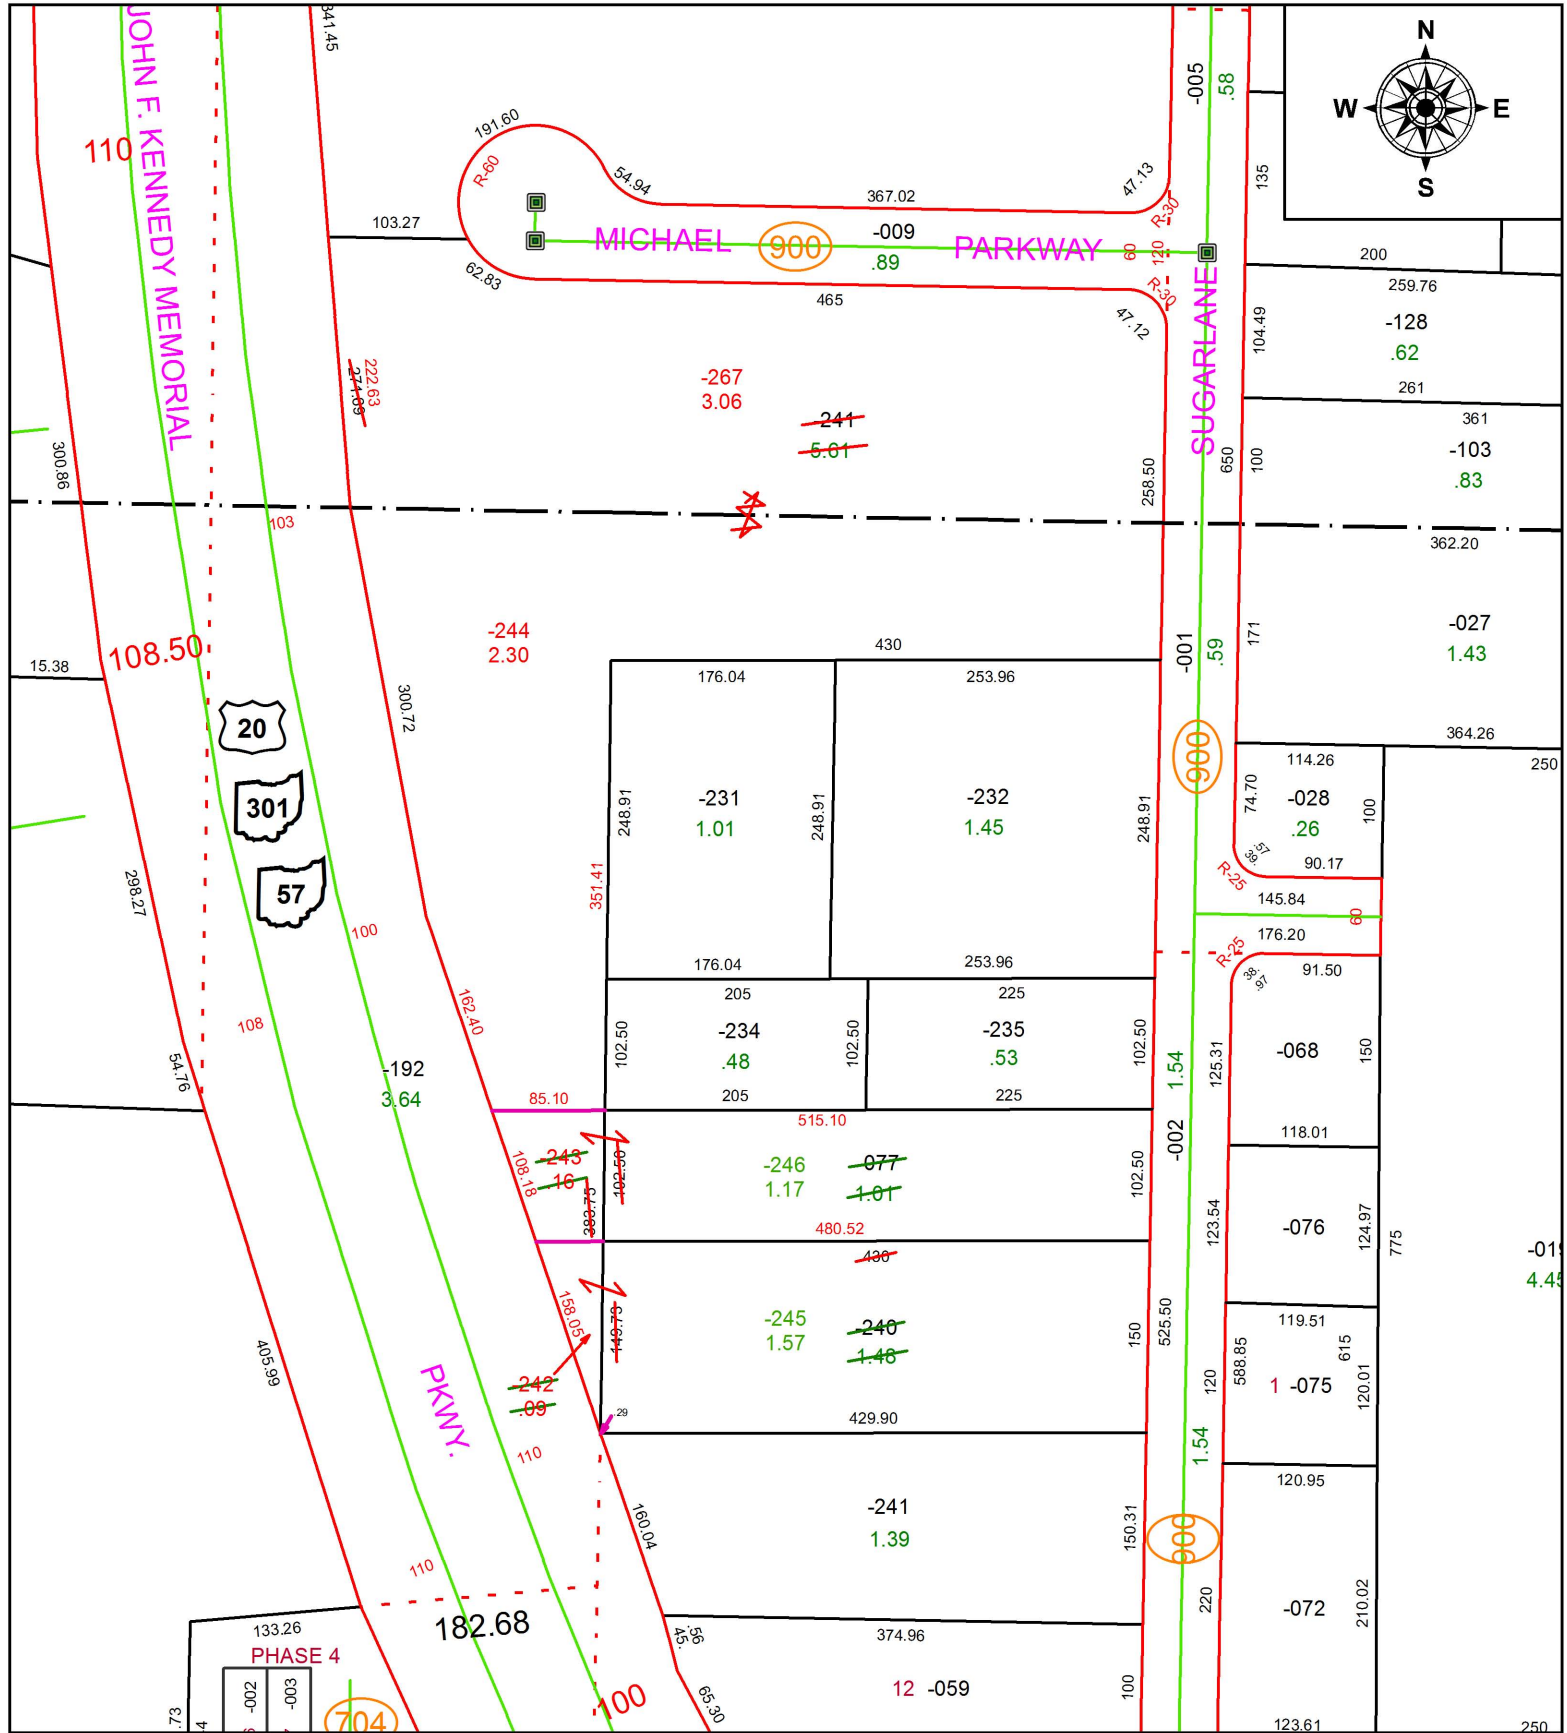

PARENT PARCEL: 06-25-001-000-077, -240, 06-25-007-000-241

CHILD PARCEL: 06-25-001-000-242 THRU -246, 06-25-007-000-267

STARTING POINT: INTERSECTION OF C/L OF MICHAEL PKWY AND C/L OF SUGAR LN.

18-03781

**SPLITS/DEEDS PROCESSED**  
 LORAIN COUNTY TAX MAP DEPARTMENT  
 226 MIDDLE AVE. ELYRIA, OH

SURVEYED BY: THOMAS A. SIMON

CLOSURE: 1: 88,442

MAP PAGE(S): 6-143

APPROVED BY: RRM DATE: 2-7-18

SCALE: 1" = 150 PRIOR INSTRUMENT: 19990641102