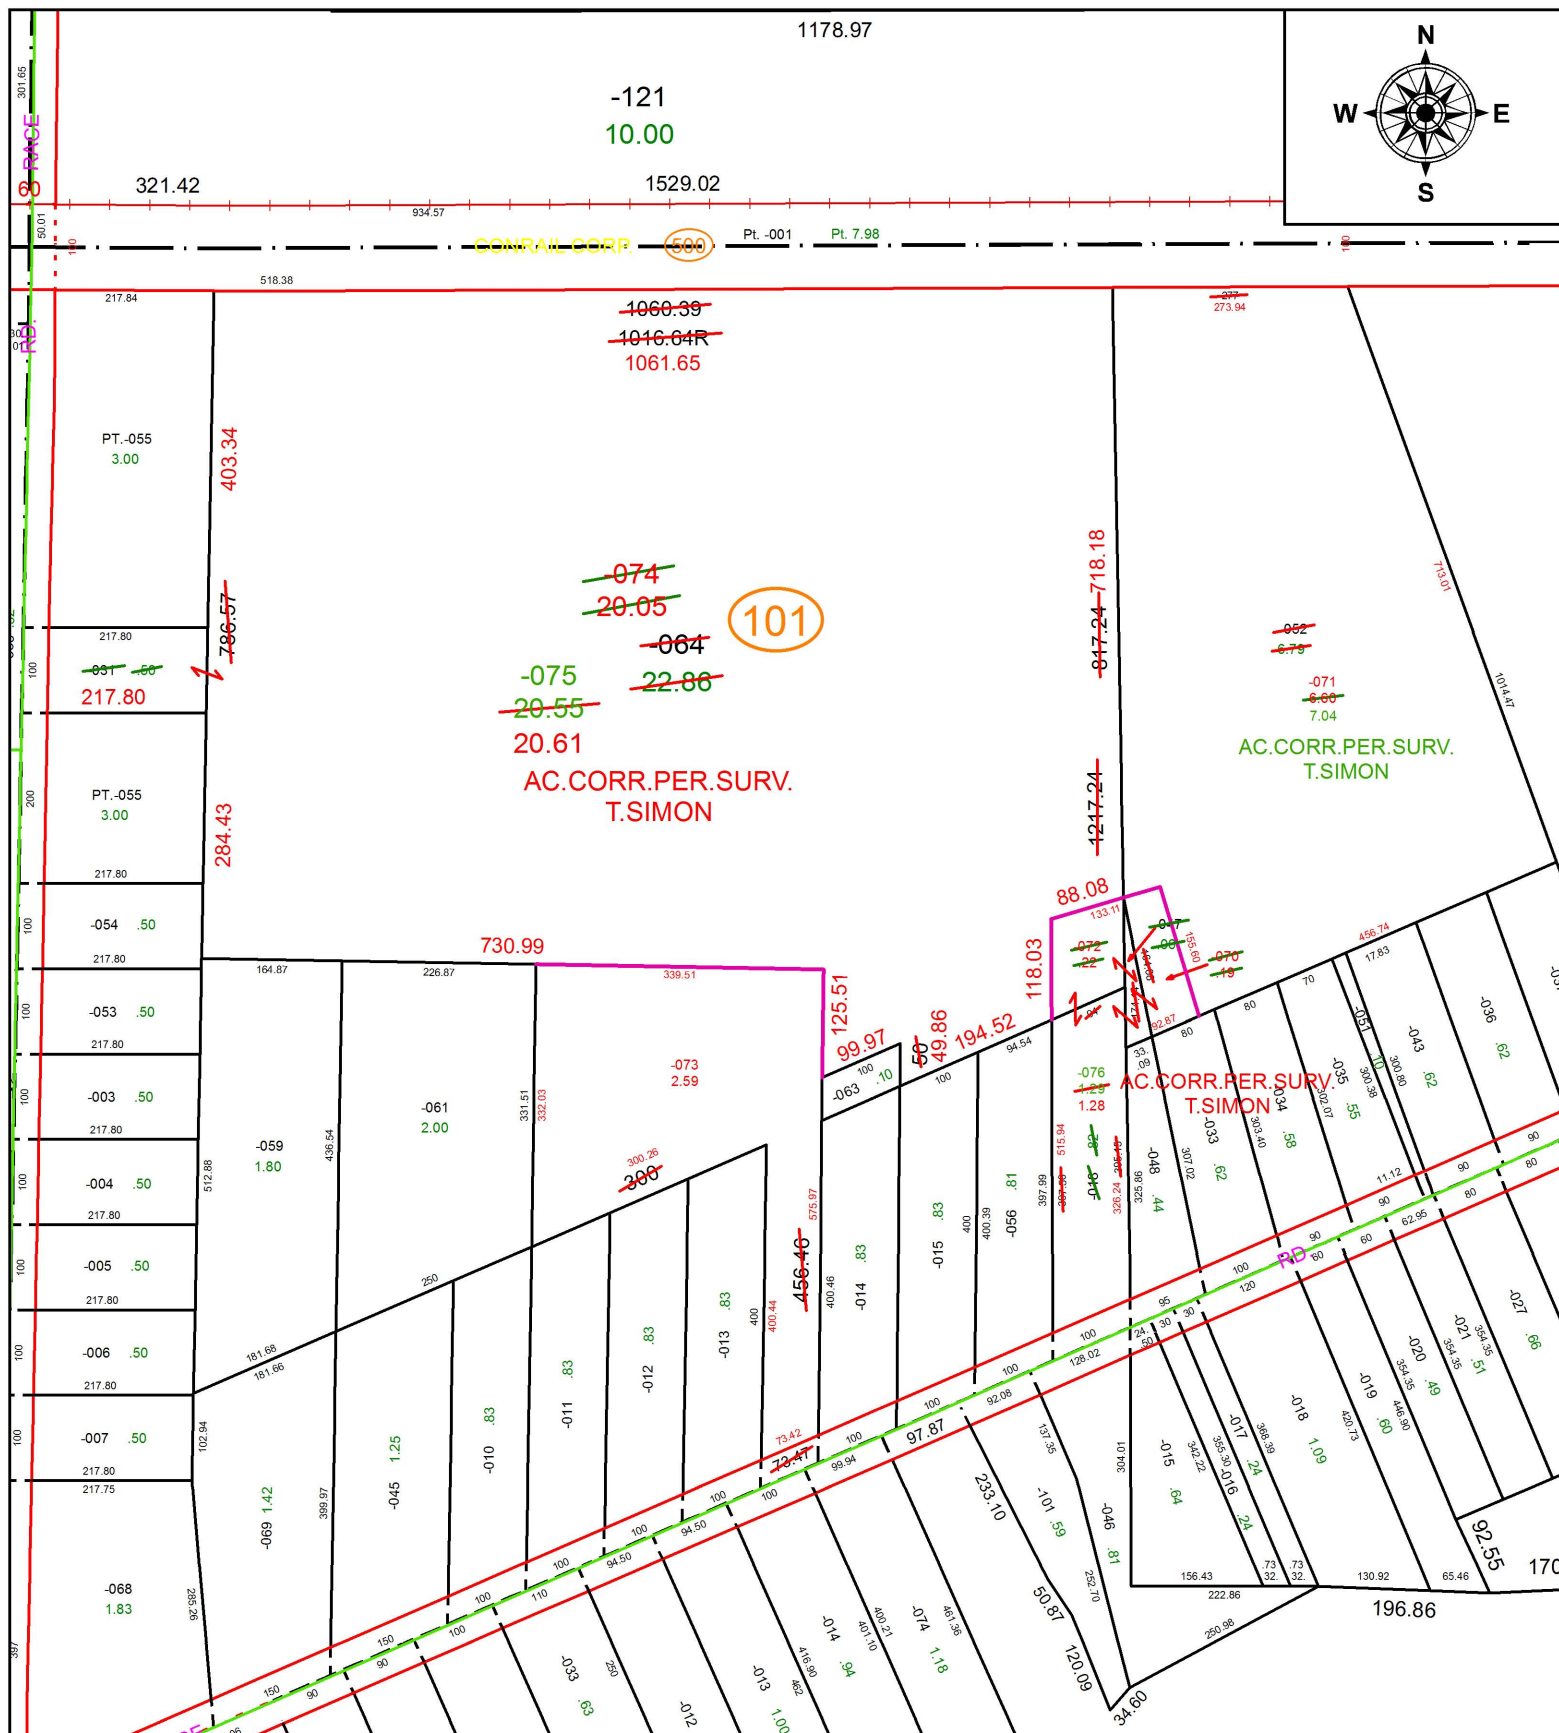

PARENT PARCEL: 07-00-035-101-018, -031, -047, -052, -064

CHILD PARCEL: 07-00-035-101-070 THRU -076

STARTING POINT: INTERSECTION OF C/L OF SUGAR RIDGE RD. AND C/L OF RACE RD.

18-03774

SPLITS/DEEDS PROCESSED
 LORAIN COUNTY TAX MAP DEPARTMENT
 226 MIDDLE AVE. ELYRIA, OH

SURVEYED BY: THOMAS A. SIMON
 CLOSURE: 1: 59,974
 MAP PAGE(S): 7-00-035
 APPROVED BY: RRM DATE: 1-26-18
 SCALE: 1" = 225 PRIOR INSTRUMENT: 20160589793