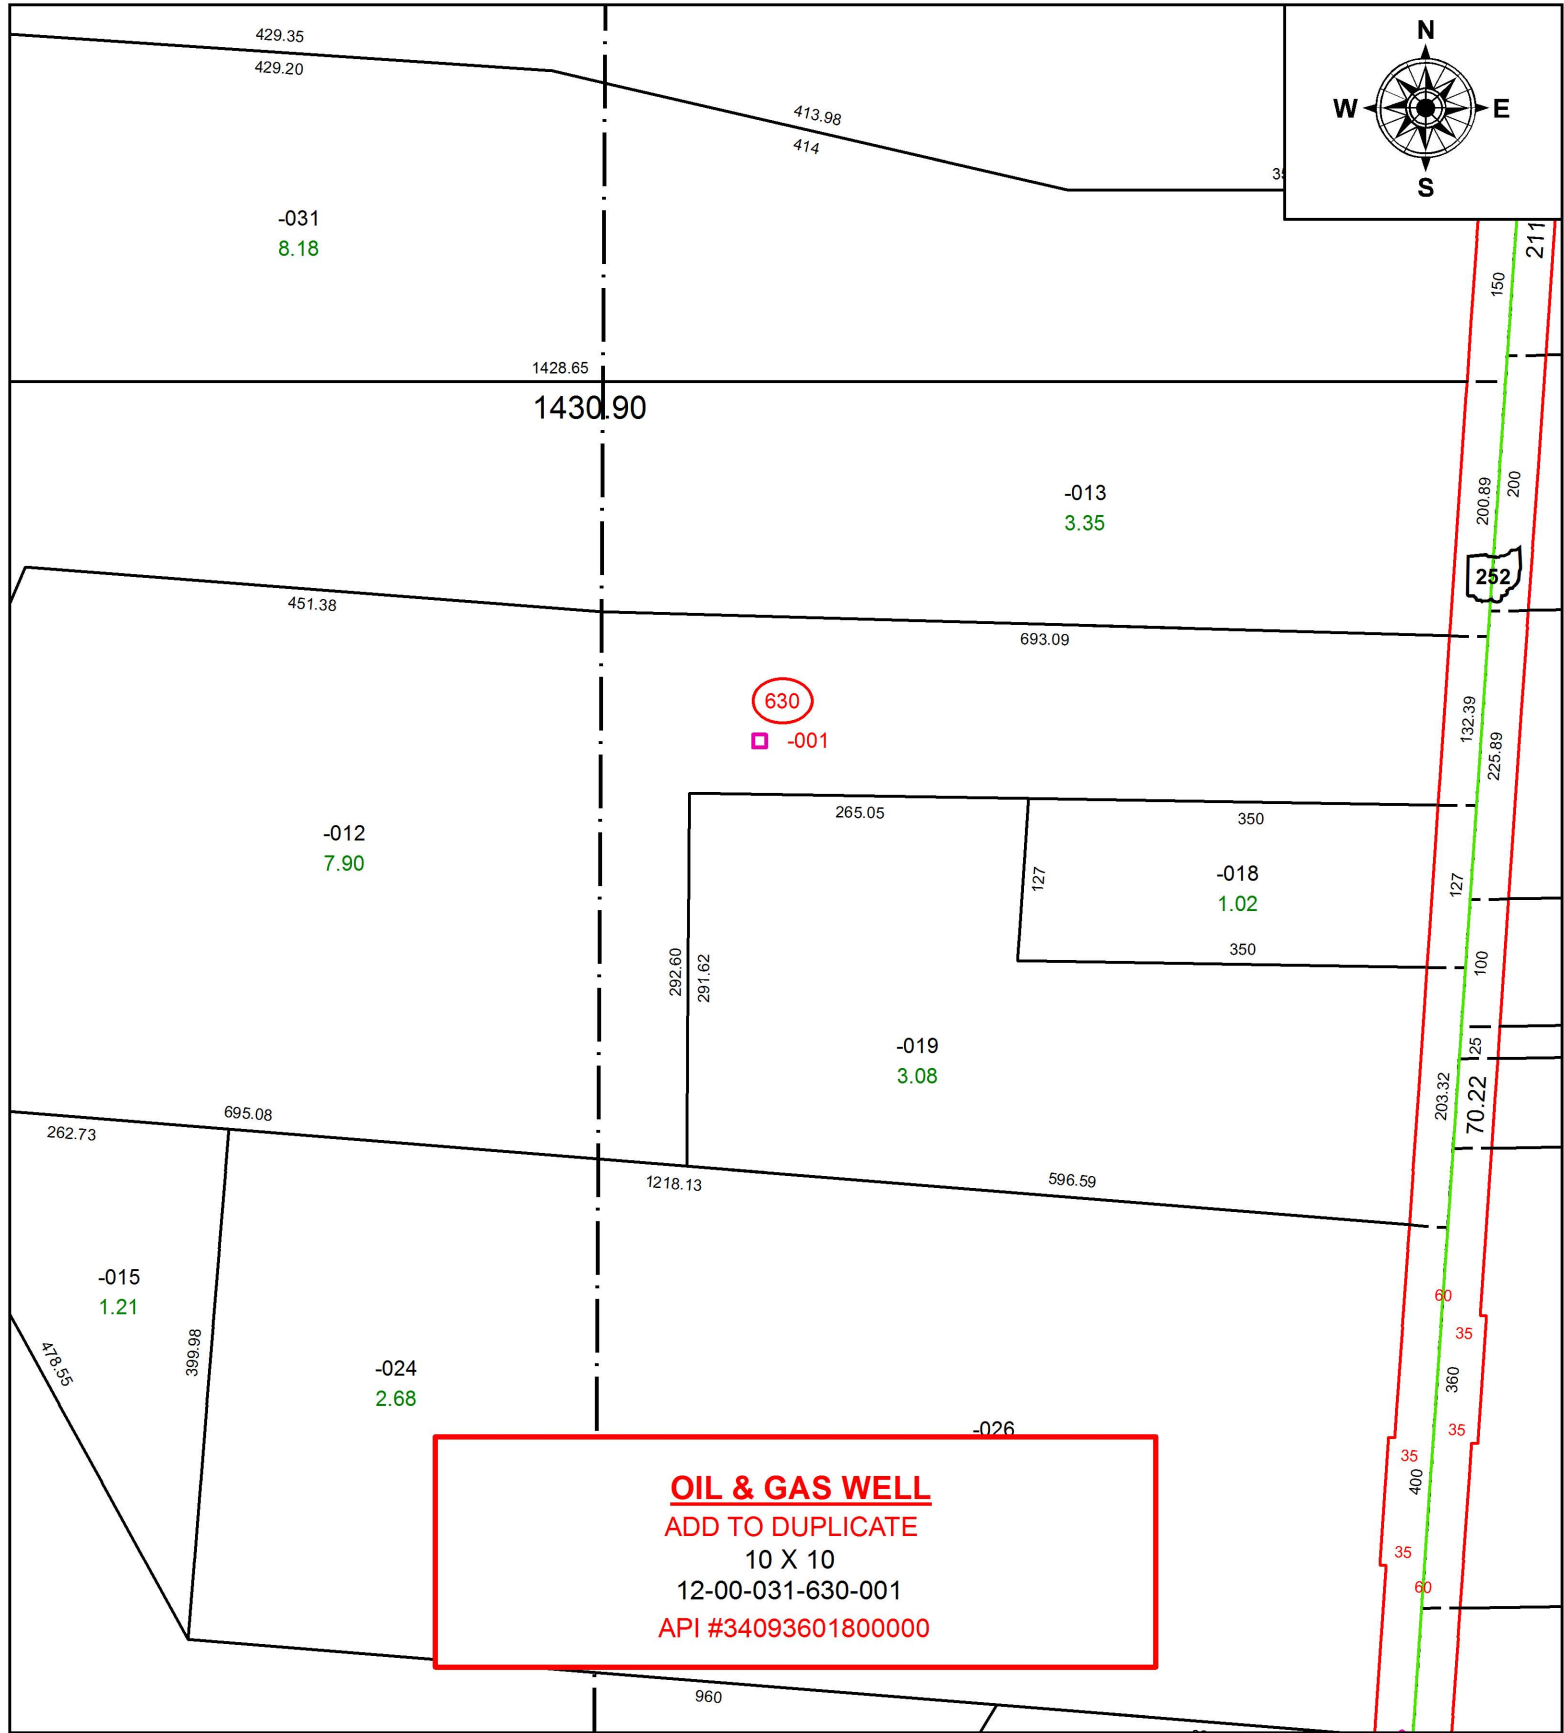

PARENT PARCEL: 12-00-050-000-012

CHILD PARCEL: 12-00-031-630-001

STARTING POINT:

17-03773-G

630

□ -001

**OIL & GAS WELL**  
ADD TO DUPLICATE  
10 X 10  
12-00-031-630-001  
API #34093601800000

**SPLITS/DEEDS PROCESSED**  
LORAIN COUNTY TAX MAP DEPARTMENT  
226 MIDDLE AVE. ELYRIA, OH

SURVEYED BY: N/A  
CLOSURE: N/A  
MAP PAGE(S): 12-00-050  
APPROVED BY: RRM DATE: 9-26-17  
SCALE: 1" = 150 PRIOR INSTRUMENT: N/A