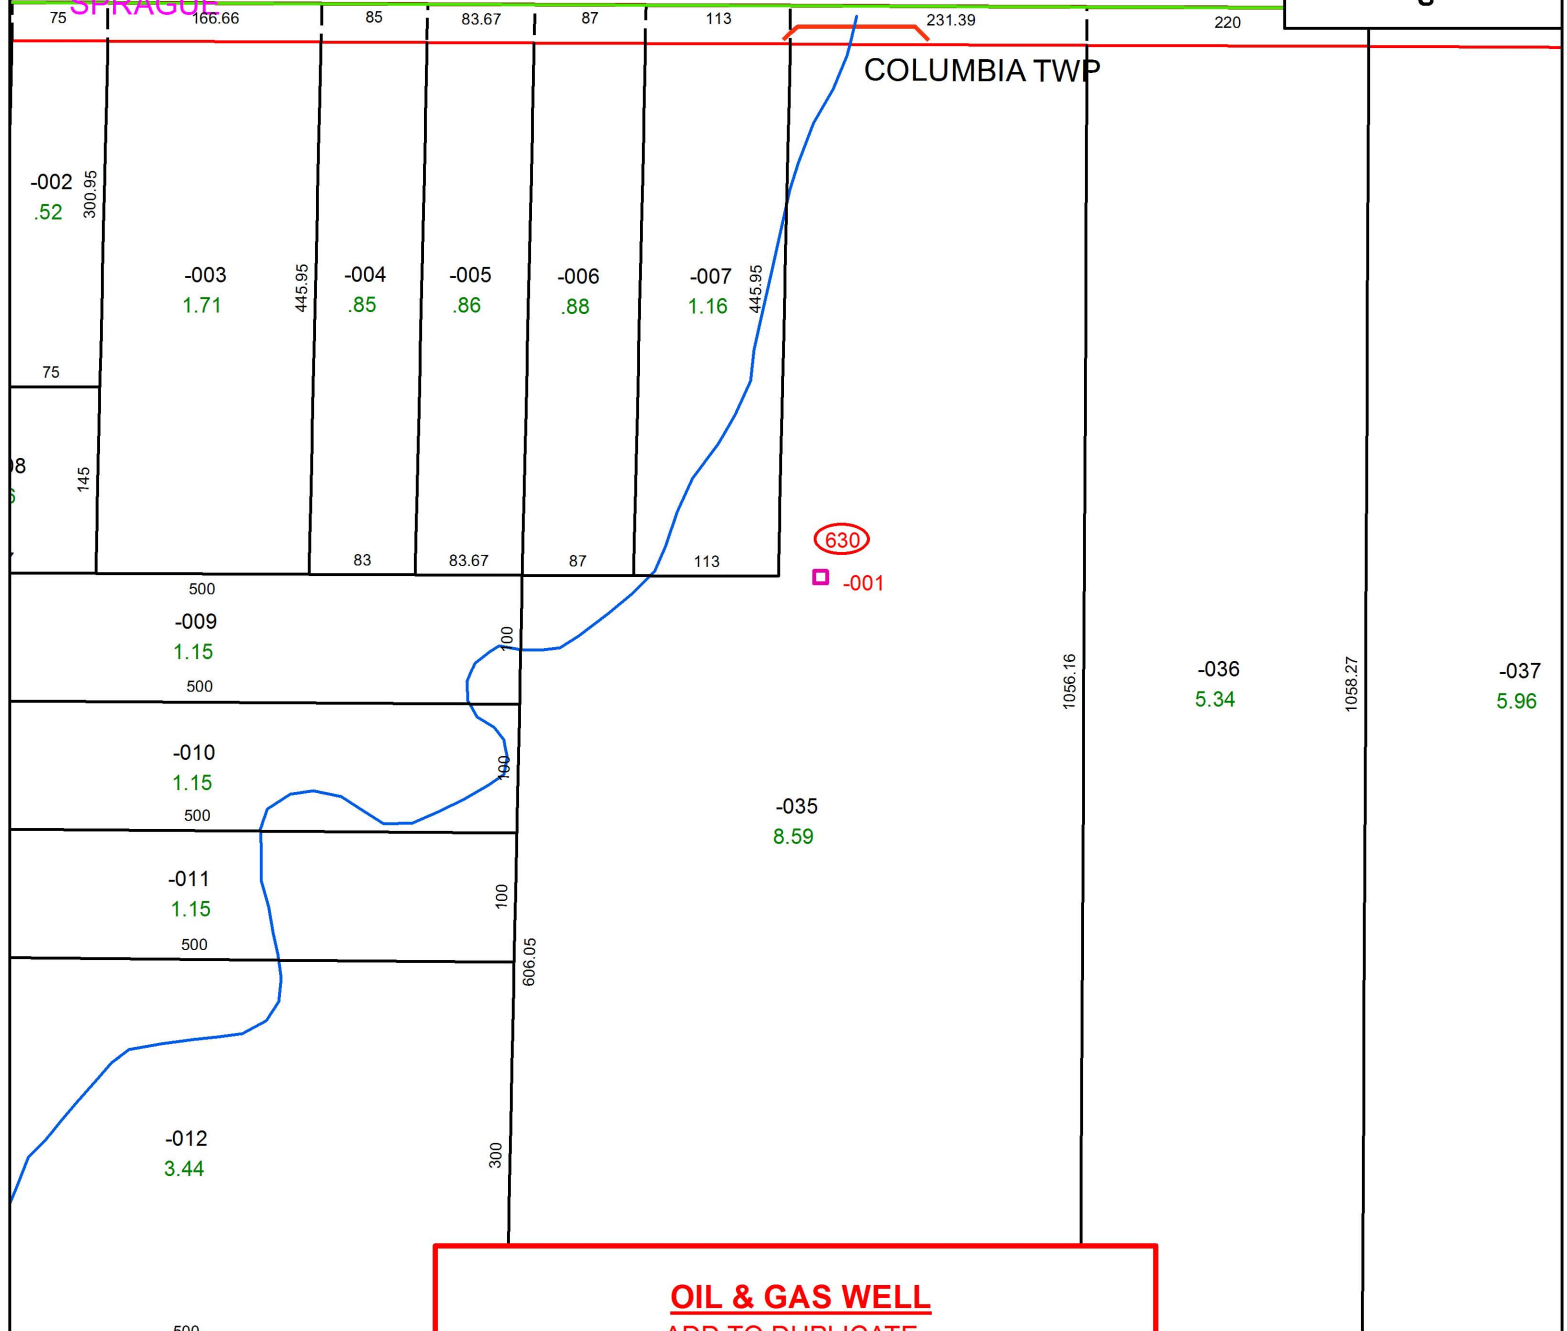

PARENT PARCEL: 12-00-060-000-035

CHILD PARCEL: 12-00-060-630-001

STARTING POINT:

17-03772-G

CUYAHOGA CO

COLUMBIA TWP

SPRAGUE

630

-001

OIL & GAS WELL
ADD TO DUPLICATE
10 X 10
12-00-060-630-001
API #34093601270000

SPLITS/DEEDS PROCESSED
LORAIN COUNTY TAX MAP DEPARTMENT
226 MIDDLE AVE. ELYRIA, OH

SURVEYED BY: N/A
CLOSURE: N/A
MAP PAGE(S): 12-00-060
APPROVED BY: RRM DATE: 9-26-17
SCALE: 1" = 150 PRIOR INSTRUMENT: N/A