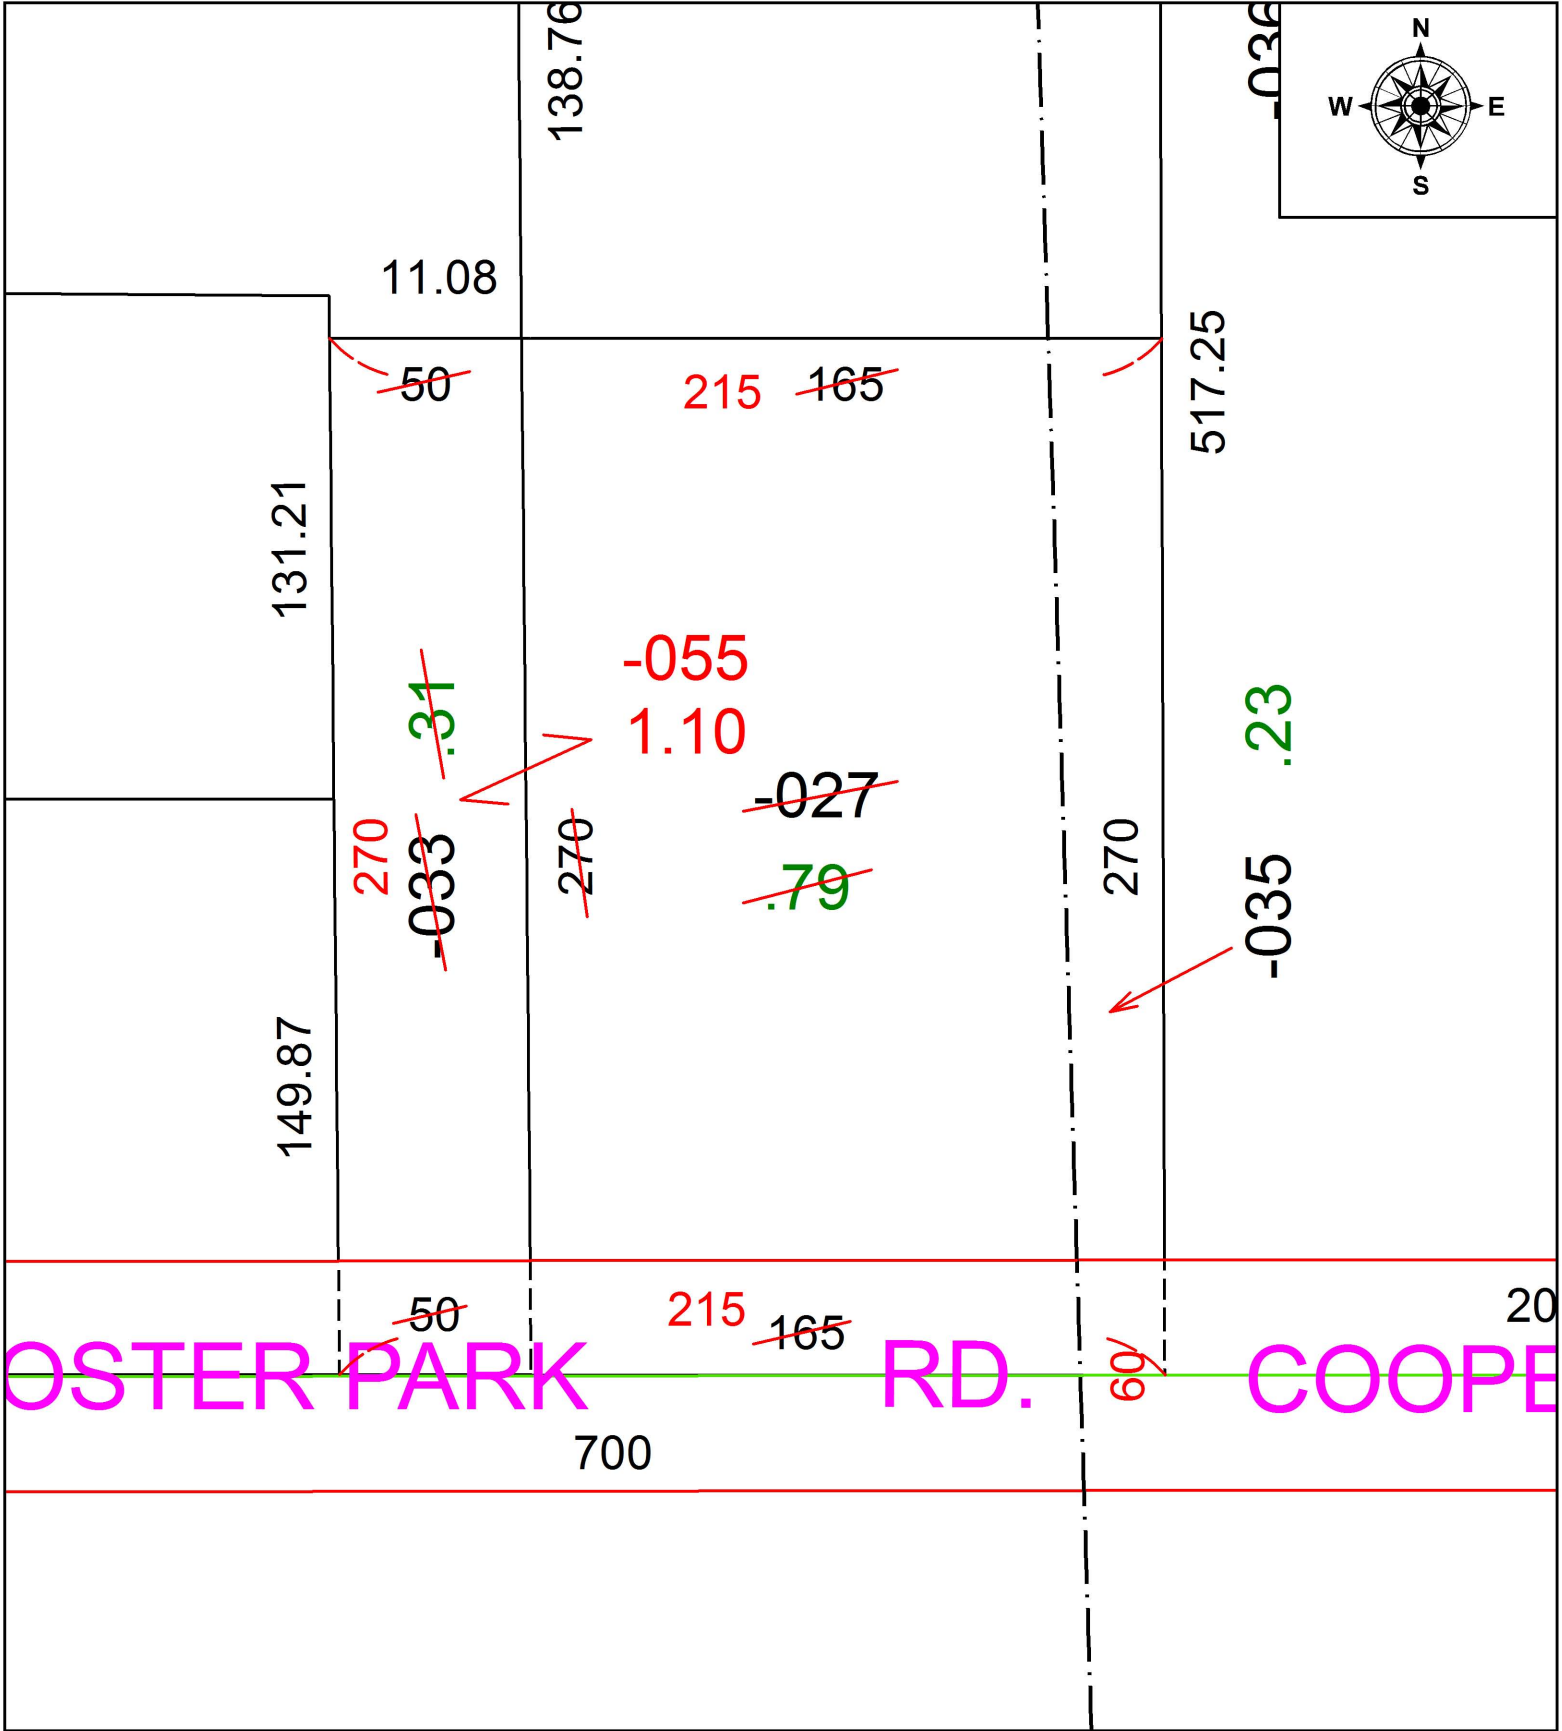

PARENT PARCEL: 01-00-034-000-027, -033, 01-00-035-000-035

CHILD PARCEL: 01-00-034-000-055, 01-00-035-000-035

STARTING POINT: INTERSECTION OF C/L OF VERMILION RD. AND C/L OF COOPER FOSTER PARK RD.

18-03768

OSTER PARK RD. COOPER FOSTER PARK RD.

SPLITS/DEEDS PROCESSED
 LORAIN COUNTY TAX MAP DEPARTMENT
 226 MIDDLE AVE. ELYRIA, OH

SURVEYED BY: PATRICK A. MCGANNON
 CLOSURE: 1: 2147483648
 MAP PAGE(S): 1-00-034
 APPROVED BY: RRM DATE: 1-5-18
 SCALE: 1" = 50 PRIOR INSTRUMENT: 20100333007