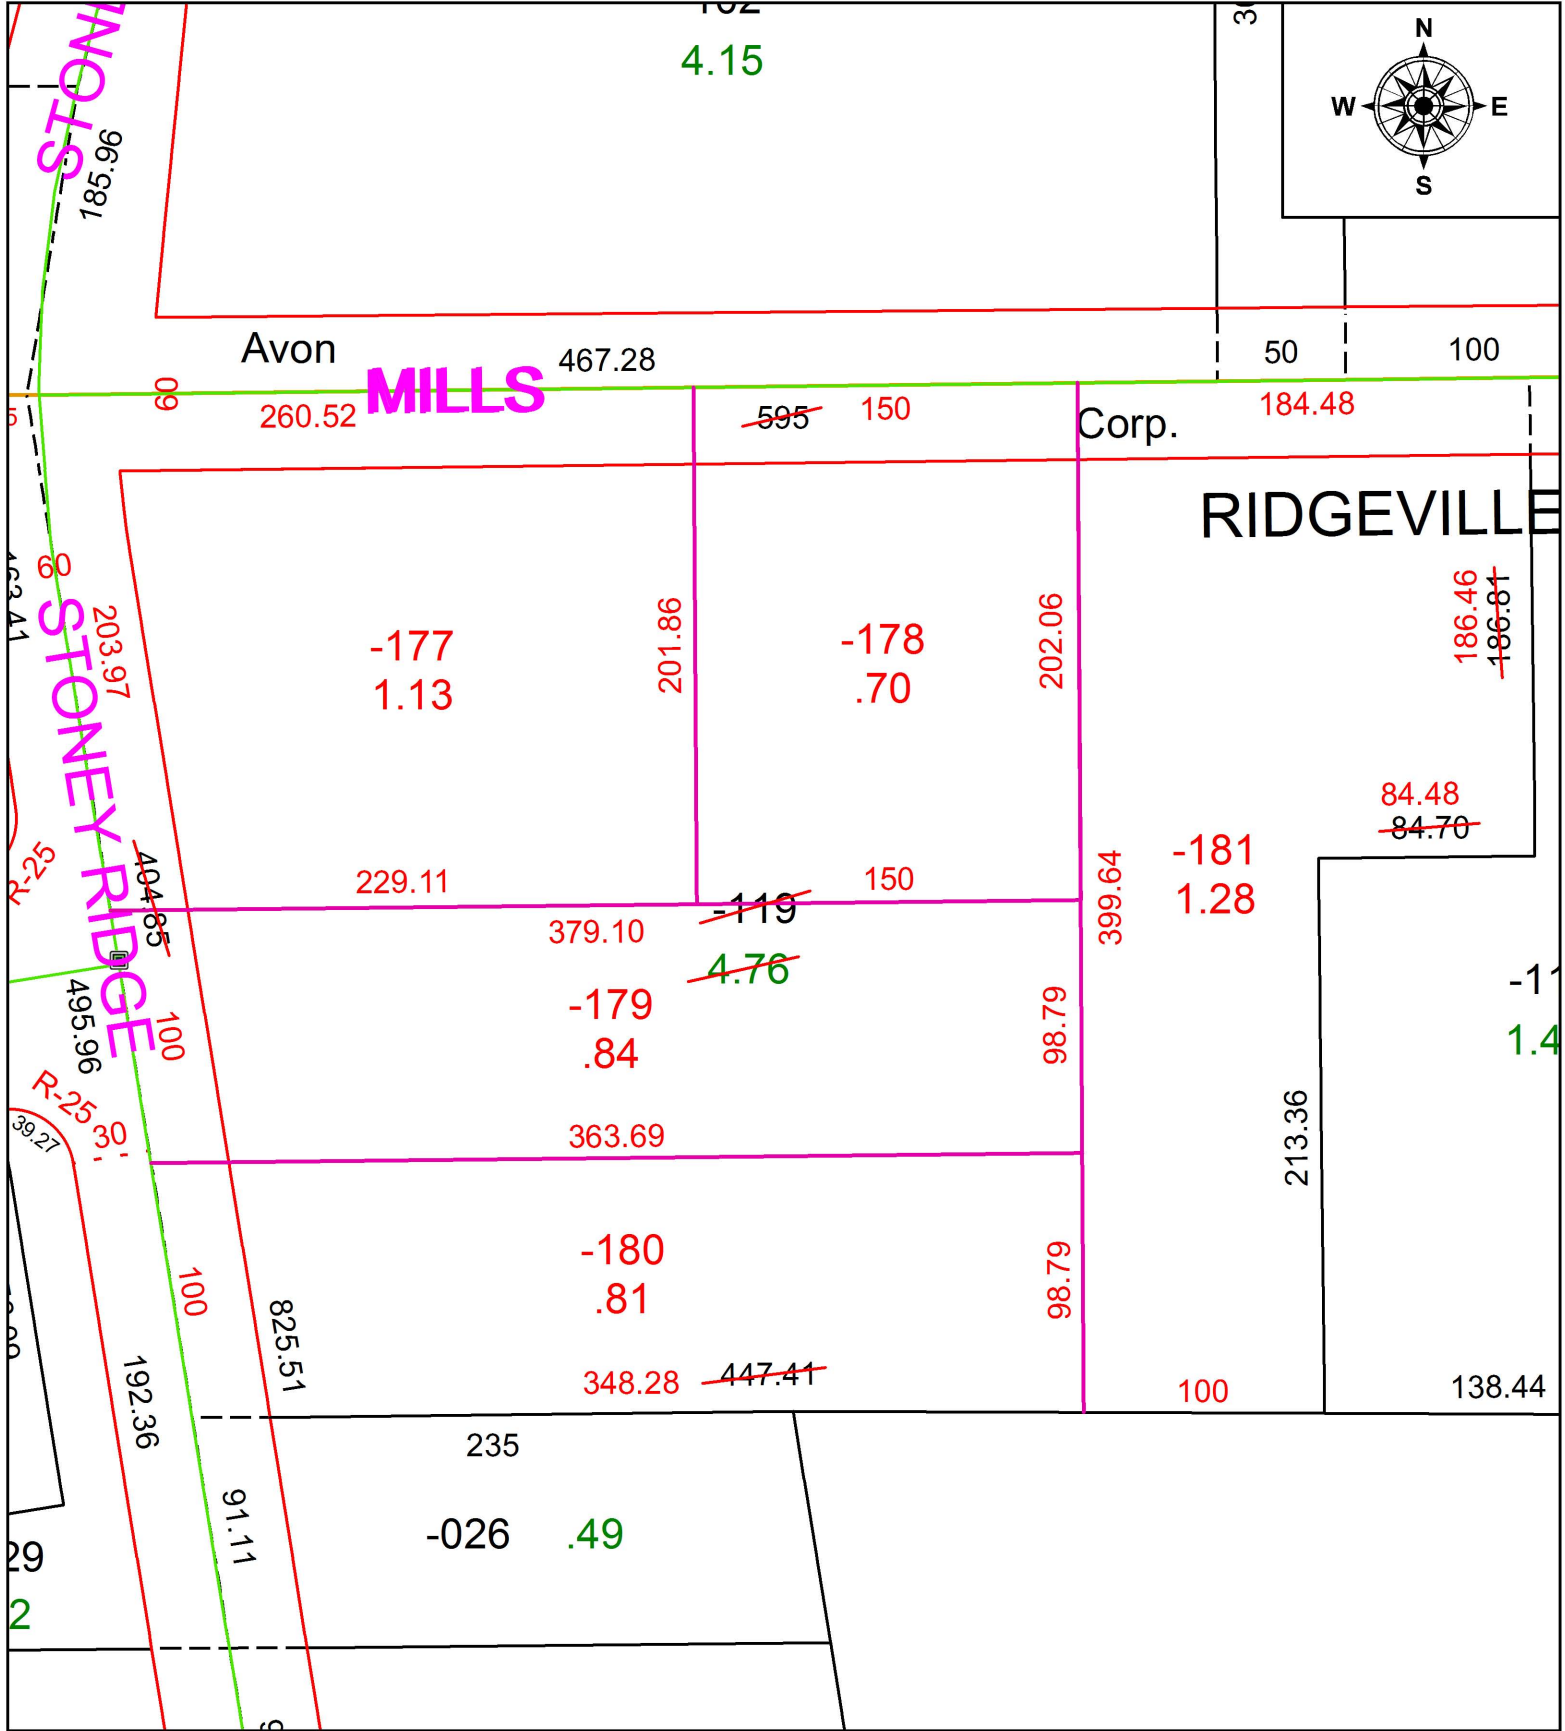

PARENT PARCEL: 07-00-031-000-119

CHILD PARCEL: 07-00-031-000-177 THRU -181

STARTING POINT: INTERSECTION OF C/L OF STONEY RIDGE RD. AND NORTH LINE OF O.L.33

17-03759

SPLITS/DEEDS PROCESSED
 LORAIN COUNTY TAX MAP DEPARTMENT
 226 MIDDLE AVE. ELYRIA, OH

SURVEYED BY: AMY M. KELLY
 CLOSURE: 1: 51,421
 MAP PAGE(S): 7-00-031
 APPROVED BY: RRM DATE: 12-20-17
 SCALE: 1" = 75 PRIOR INSTRUMENT: 20030974511