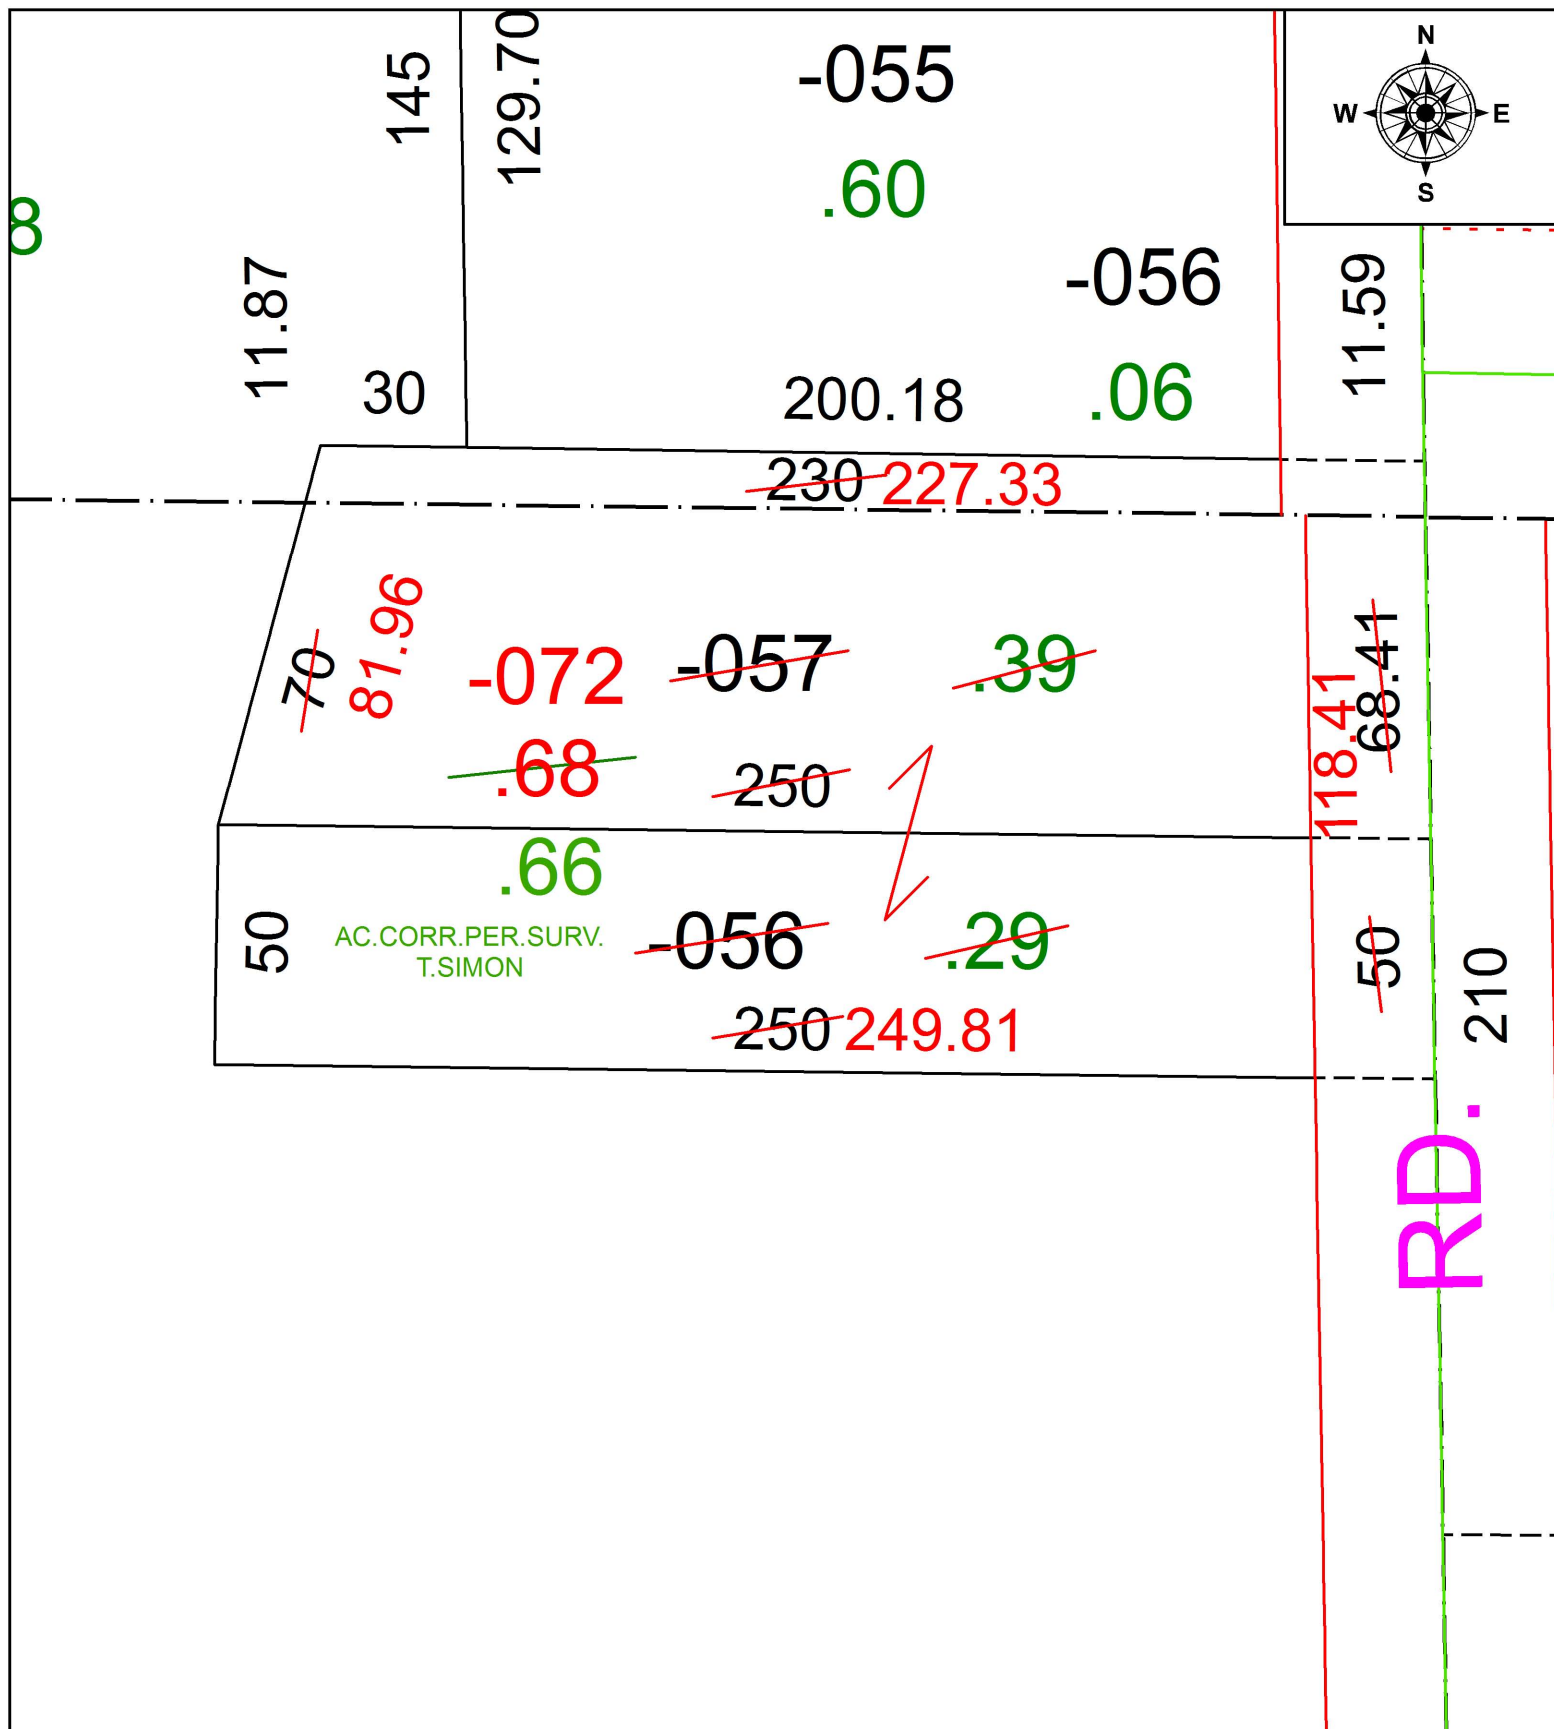

PARENT PARCEL: 01-00-004-129-056, 01-00-013-000-056, -057

CHILD PARCEL: 01-00-004-129-056, 01-00-013-000-072

STARTING POINT: NORTHEAST CORNER OF O.L.13

17-03756

SPLITS/DEEDS PROCESSED
LORAIN COUNTY TAX MAP DEPARTMENT
226 MIDDLE AVE. ELYRIA, OH

SURVEYED BY:	THOMAS A. SIMON
CLOSURE:	1: 317,018
MAP PAGE(S):	1-00-013
APPROVED BY:	RRM DATE: 12-7-17
SCALE:	1" = 40 PRIOR INSTRUMENT: 20150566493