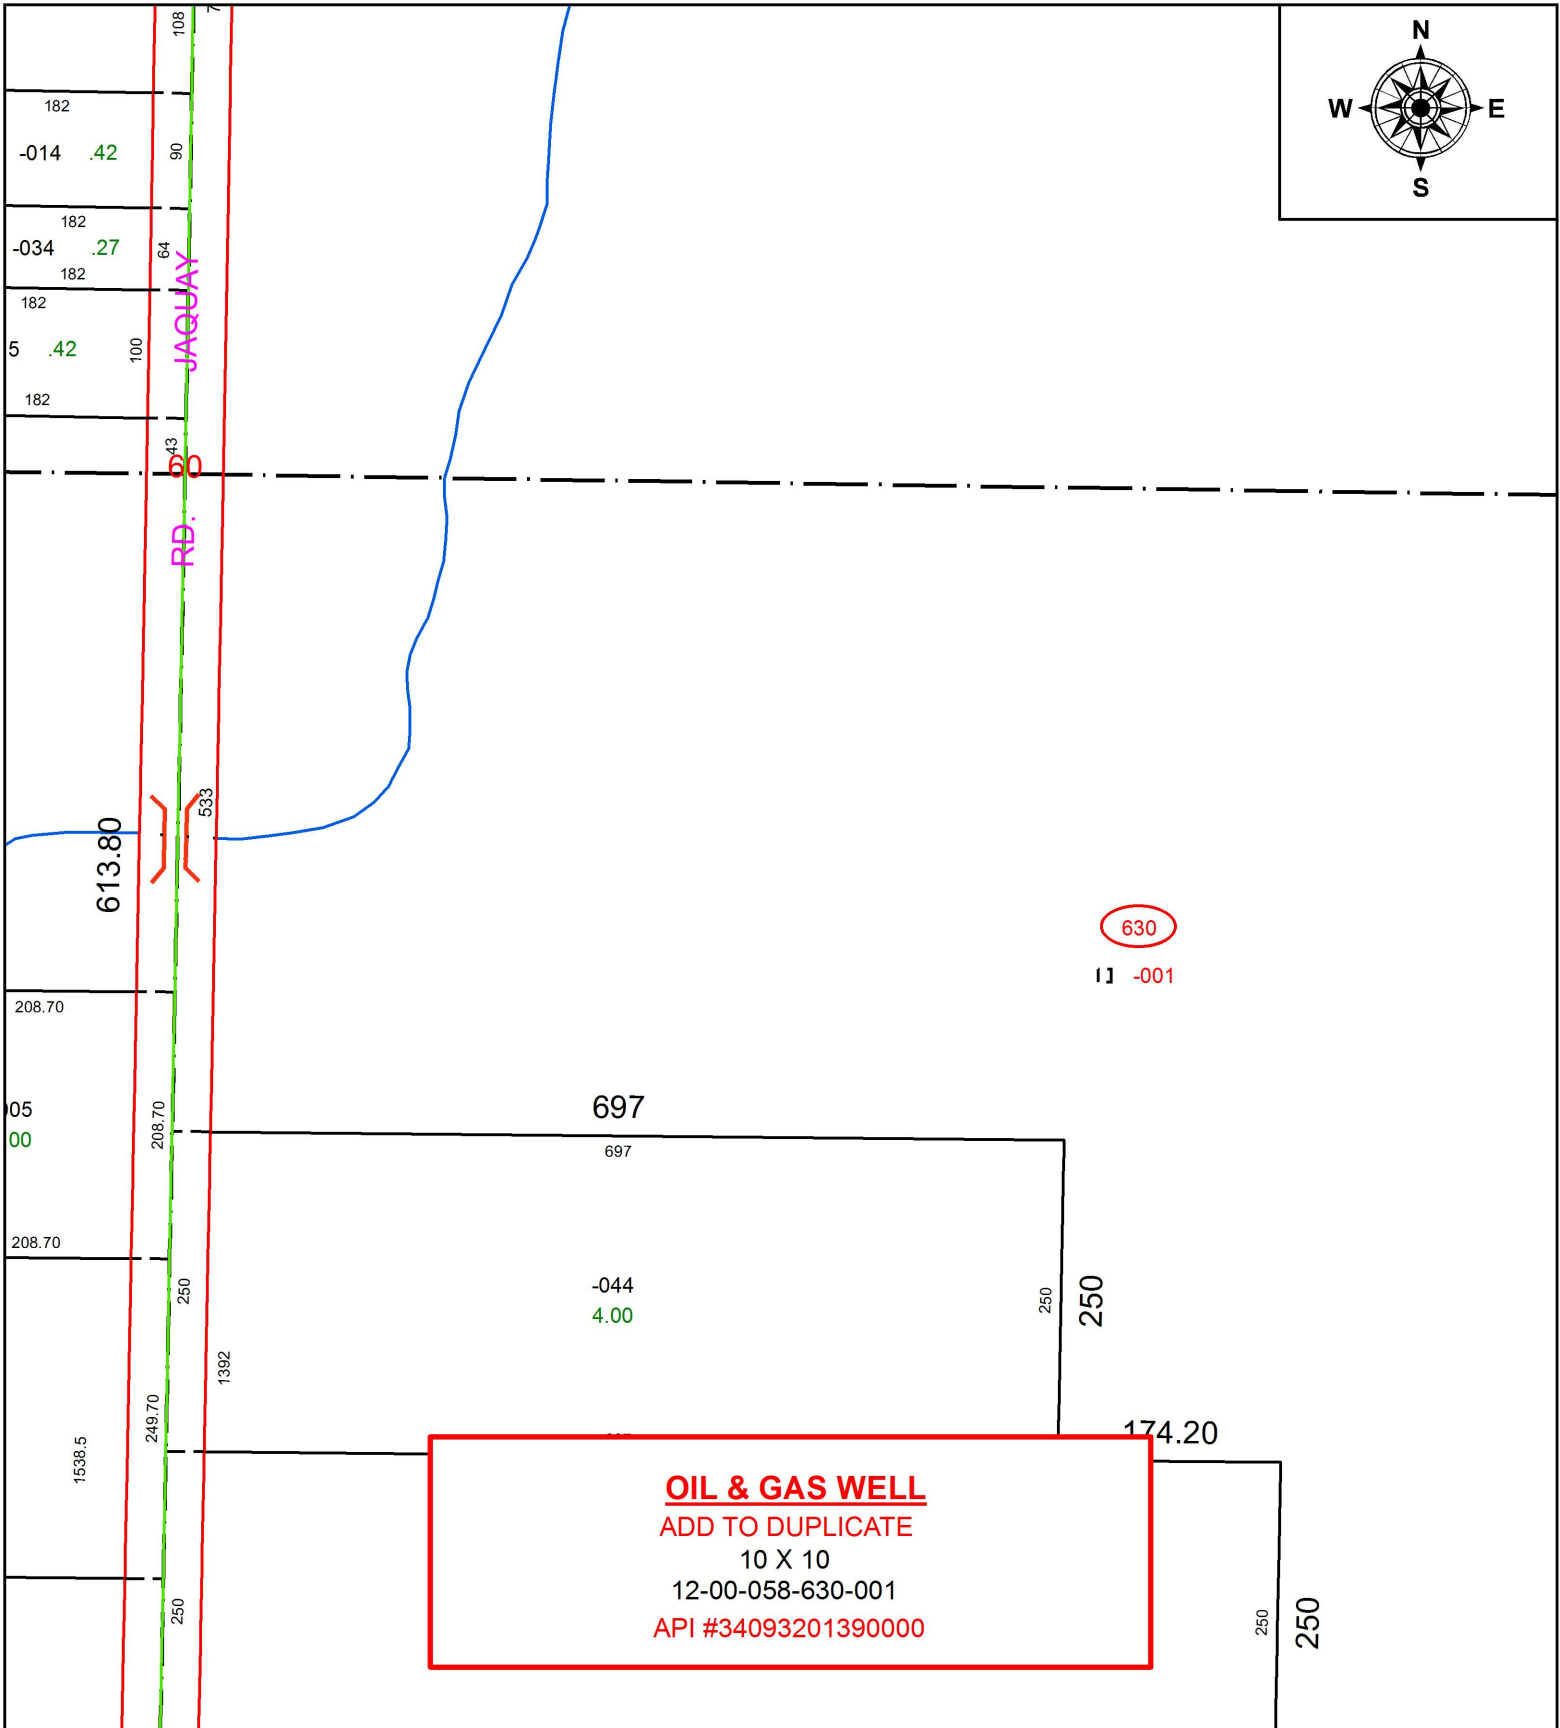

PARENT PARCEL: 12-00-058-000-045

CHILD PARCEL: 12-00-058-630-001

STARTING POINT:

17-03753-G

OIL & GAS WELL
 ADD TO DUPLICATE
 10 X 10
 12-00-058-630-001
 API #34093201390000

SPLITS/DEEDS PROCESSED
 LORAIN COUNTY TAX MAP DEPARTMENT
 226 MIDDLE AVE. ELYRIA, OH

SURVEYED BY: _____ N/A
 CLOSURE: _____ N/A
 MAP PAGE(S): _____ 12-00-058
 APPROVED BY: _____ RRM DATE: _____ 9-25-17
 SCALE: _____ 1" = 150 PRIORITY INSTRUMENT: _____ N/A