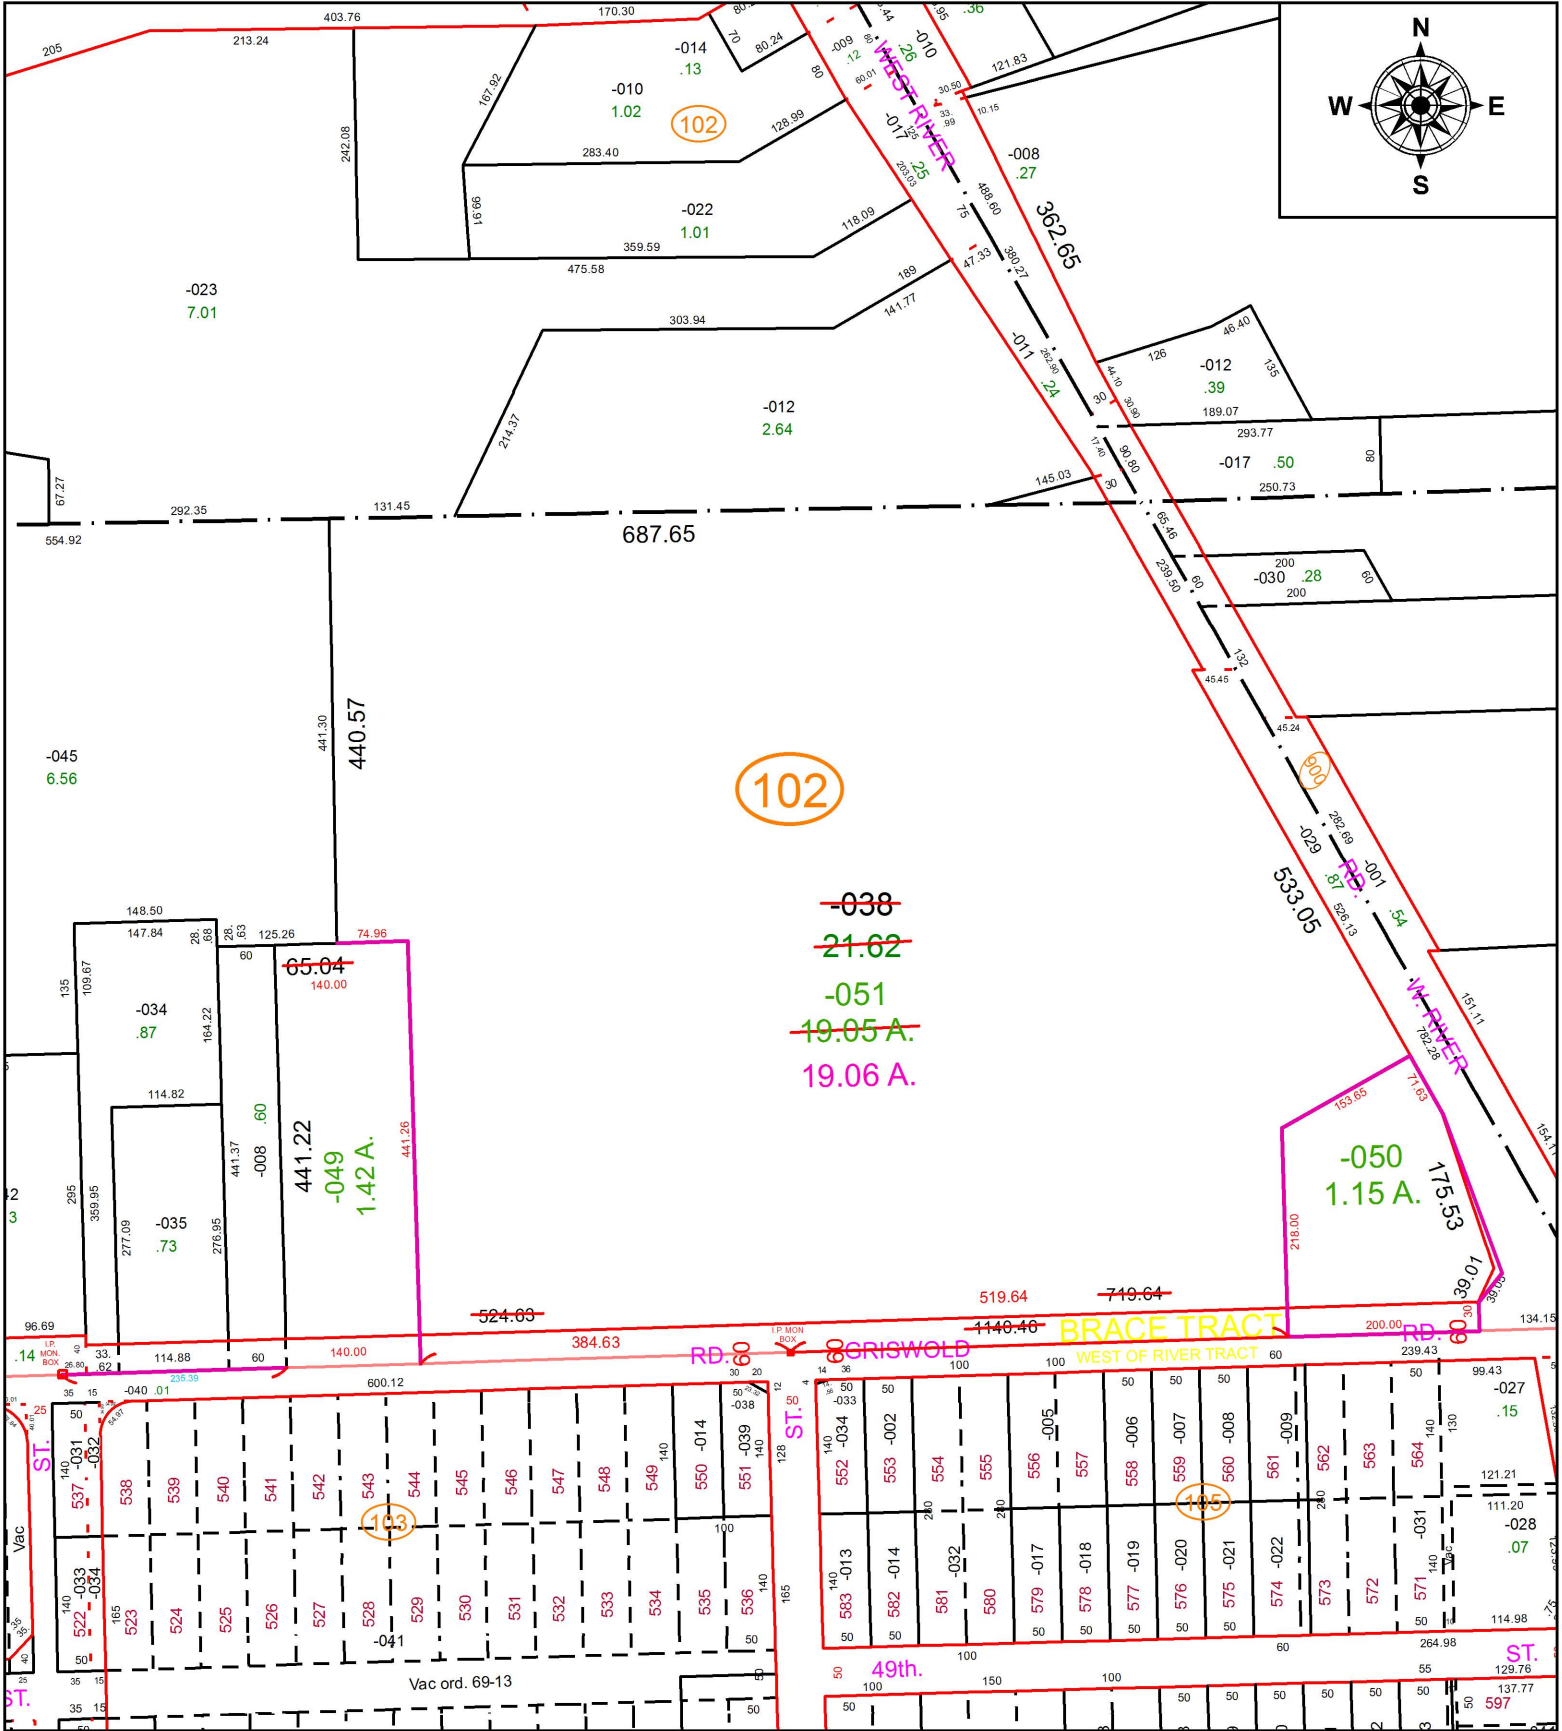

PARENT PARCEL: 06-23-016-102-038

CHILD PARCEL: 06-23-016-102-049 THRU -051

STARTING POINT: I.P. MON. BOX, CL OF GRISWOLD RD. & CL OF TILLOTSON & I.P. MON. BOX CL OF GRISWOLD RD. & CL OF MORAN ST.

17-03741

SPLITS/DEEDS PROCESSED
 LORAIN COUNTY TAX MAP DEPARTMENT
 226 MIDDLE AVE. ELYRIA, OH

SURVEYED BY: TEVOR A. BIXLER
 CLOSURE: 1: 33,000
 MAP PAGE(S): 06-23-016
 APPROVED BY: TJS DATE: 11/6/17
 SCALE: 1" = 200 PRIOR INSTRUMENT: 20170626998