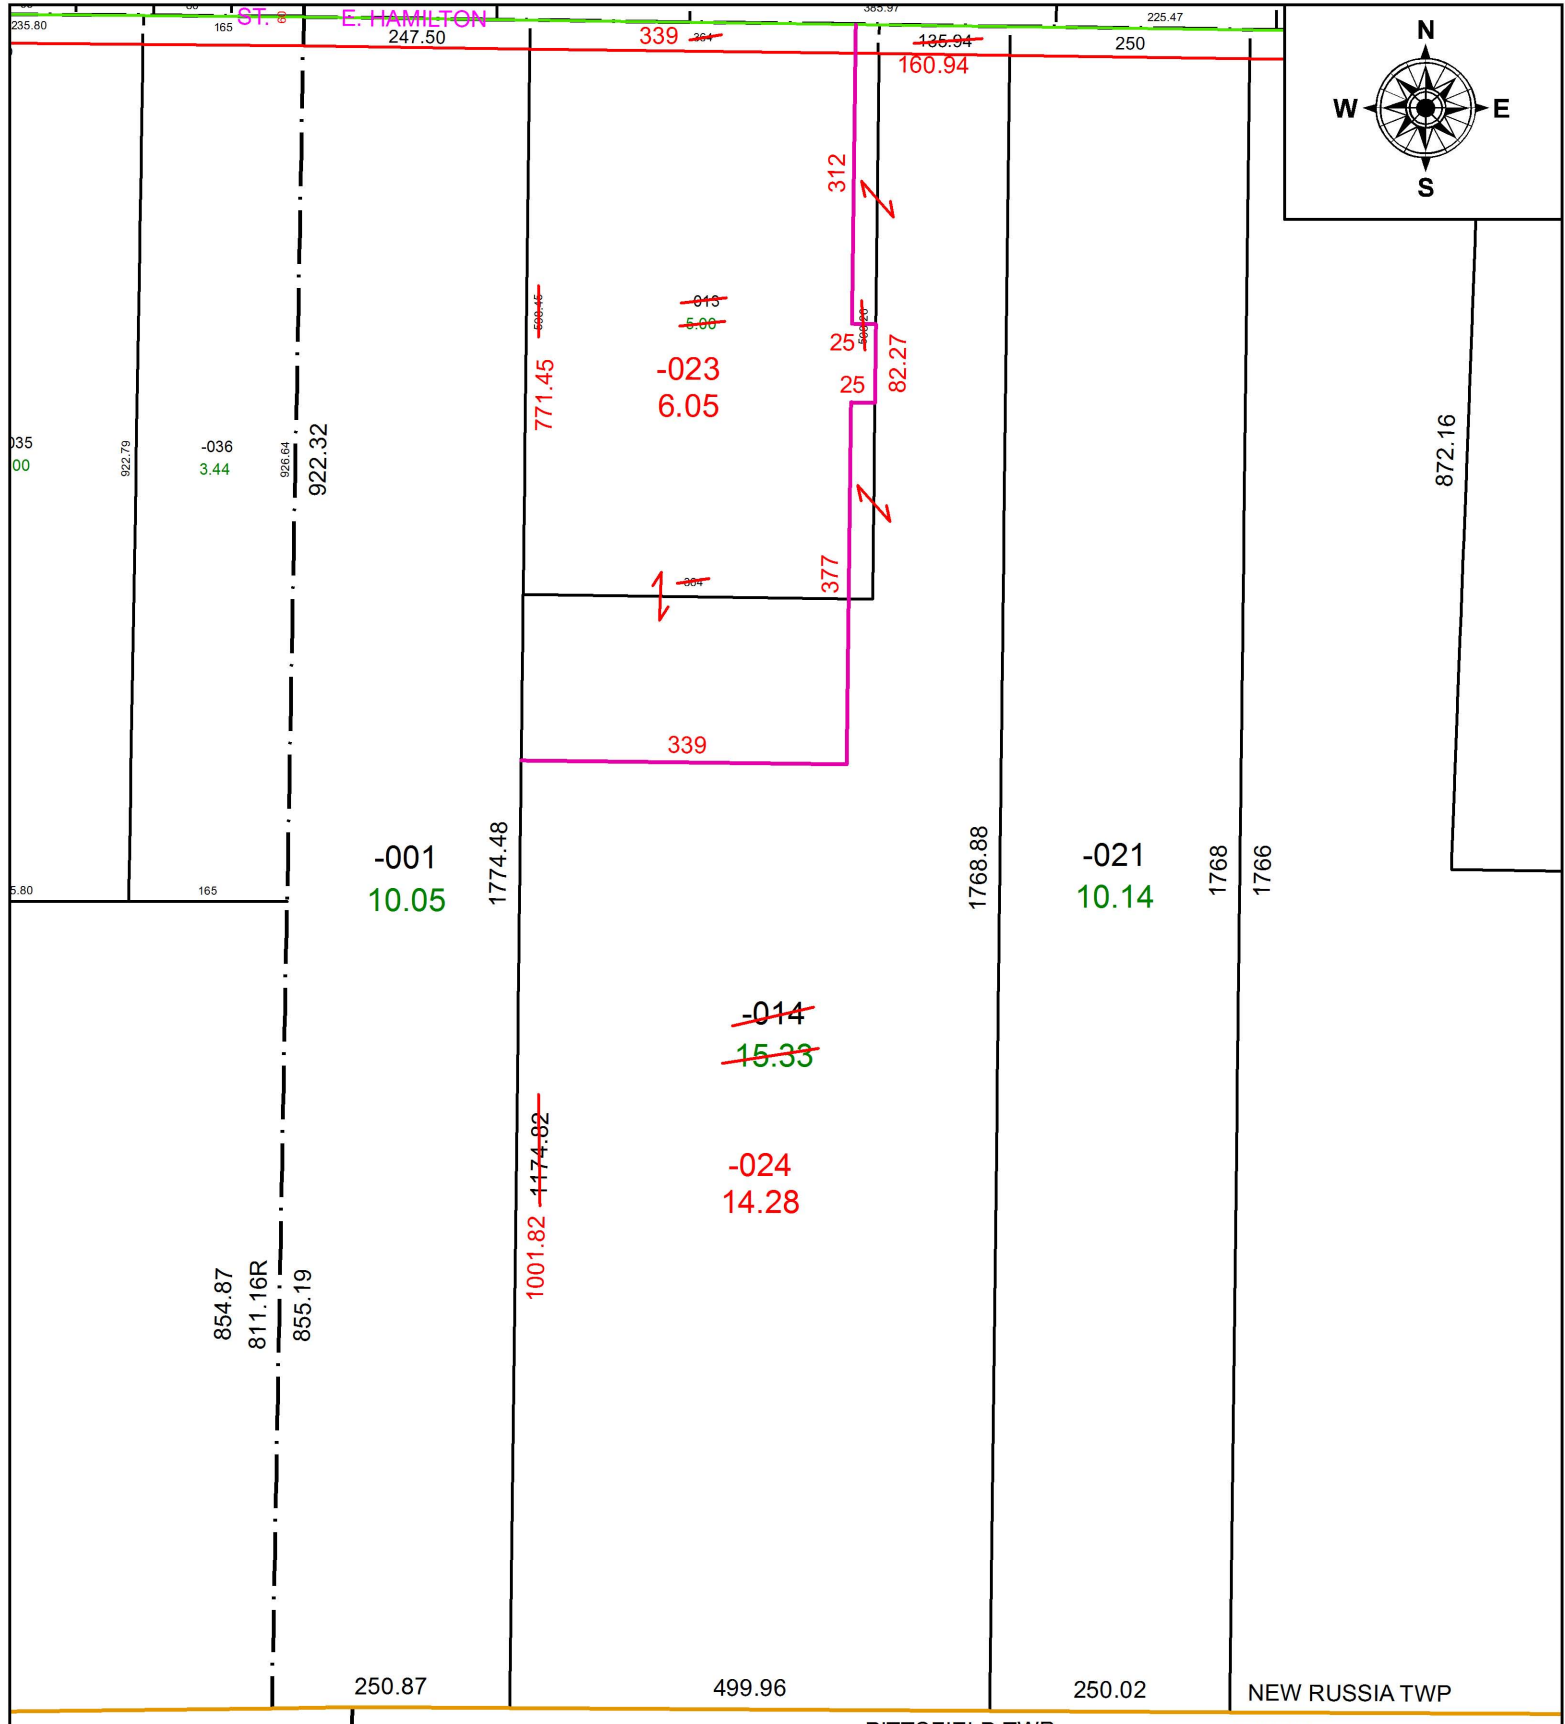

PARENT PARCEL: 09-00-107-000-013, -014

CHILD PARCEL: 09-00-107-000-023, -024

STARTING POINT: NORTHWEST CORNER OF O.L.107

17-03715

SPLITS/DEEDS PROCESSED
 LORAIN COUNTY TAX MAP DEPARTMENT
 226 MIDDLE AVE. ELYRIA, OH

SURVEYED BY: RICHARD J. KOLE
CLOSURE: 1: 73,883
MAP PAGE(S): 9-00-107
APPROVED BY: RRM **DATE:** 8-16-17
SCALE: 1" = 200 **PRIOR INSTRUMENT:** 20160603279