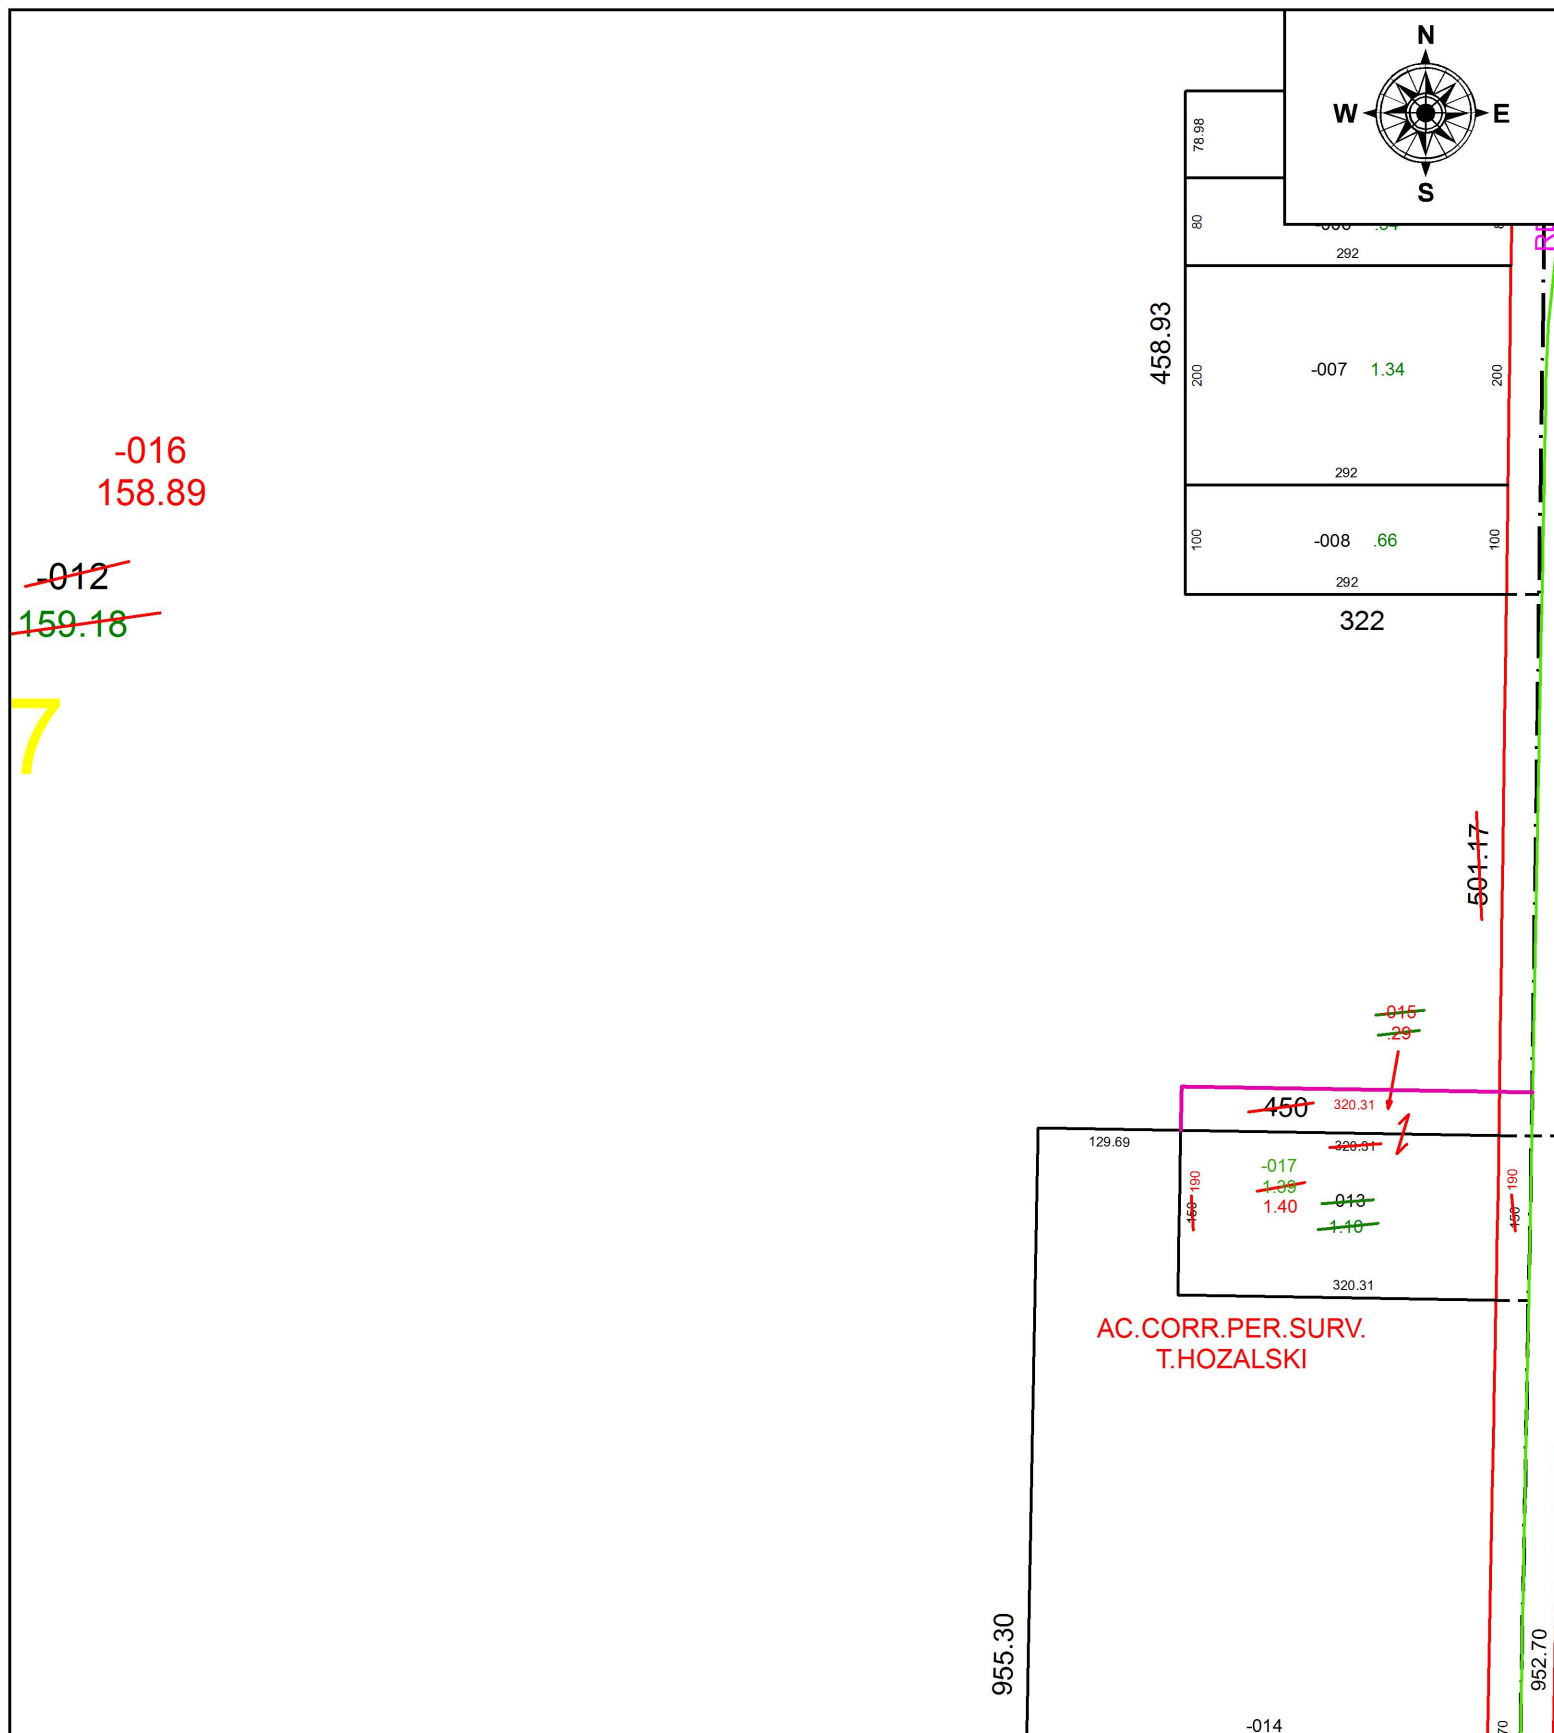

PARENT PARCEL: 09-00-007-000-012, -013

CHILD PARCEL: 09-00-007-000-015 THRU -017

STARTING POINT: SOUTHEAST CORNER OF O.L.7

17-03706

SPLITS/DEEDS PROCESSED
 LORAIN COUNTY TAX MAP DEPARTMENT
 226 MIDDLE AVE. ELYRIA, OH

SURVEYED BY: TIMOTHY D. HOZALSKI

CLOSURE: 1: 2147483648

MAP PAGE(S): 9-00-007

APPROVED BY: RRM DATE: 8-1-17

SCALE: 1" = 175 PRIOR INSTRUMENT: 20120439990