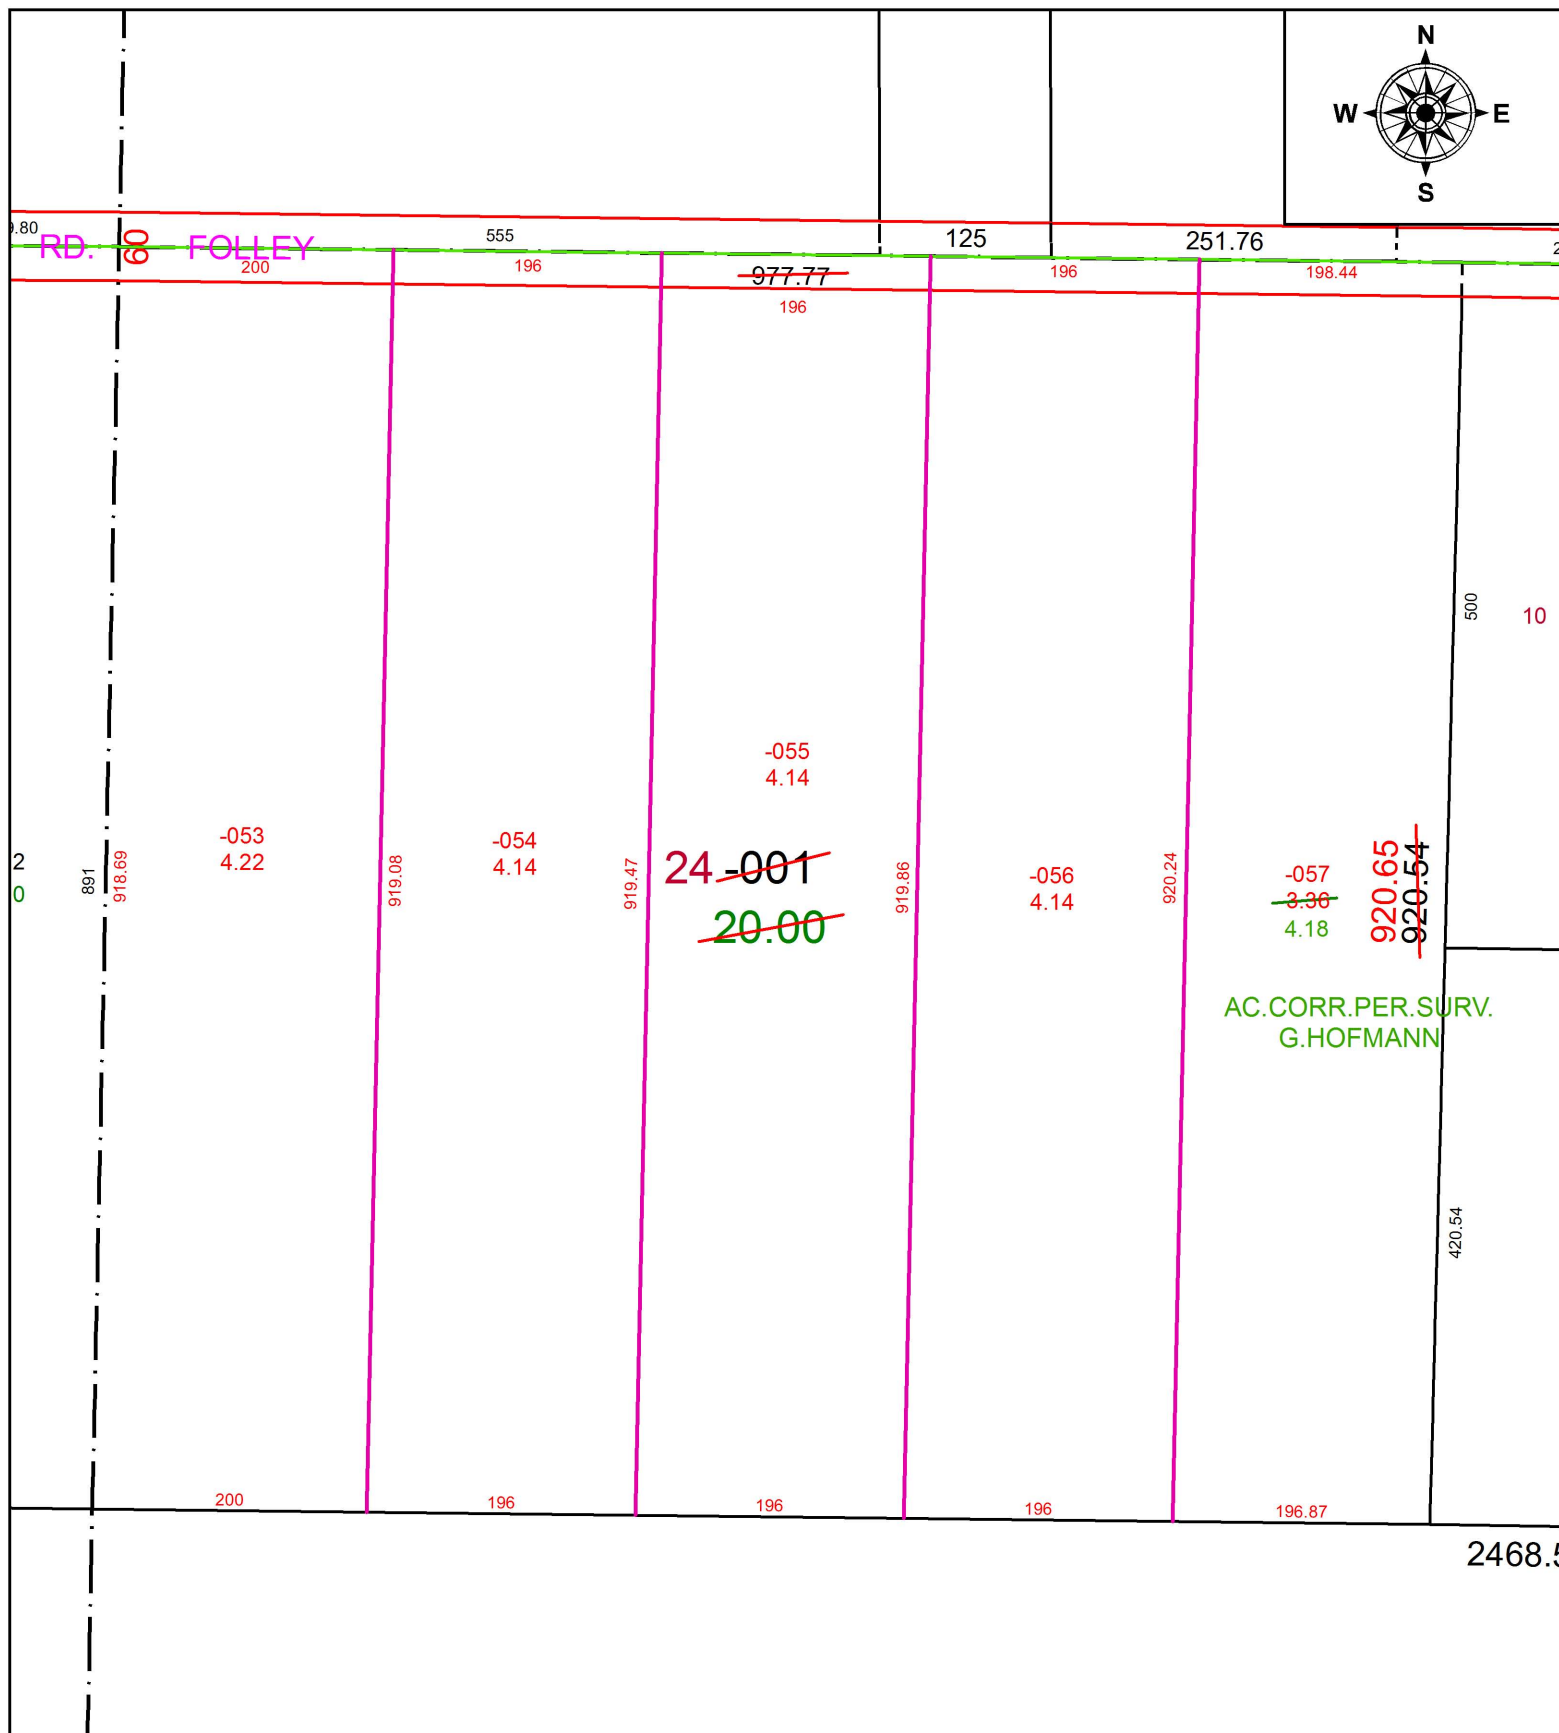

PARENT PARCEL: 12-00-056-000-001

CHILD PARCEL: 12-00-056-000-053 THRU -057

STARTING POINT: NORTHWEST CORNER OF O.L.56

17-03697

**SPLITS/DEEDS PROCESSED**  
 LORAIN COUNTY TAX MAP DEPARTMENT  
 226 MIDDLE AVE. ELYRIA, OH

SURVEYED BY: GEORGE HOFMANN  
 CLOSURE: 1: 46,077  
 MAP PAGE(S): 12-00-056  
 APPROVED BY: RRM DATE: 8-8-17  
 SCALE: 1" = 140 PRIOR INSTRUMENT: OR 311/615