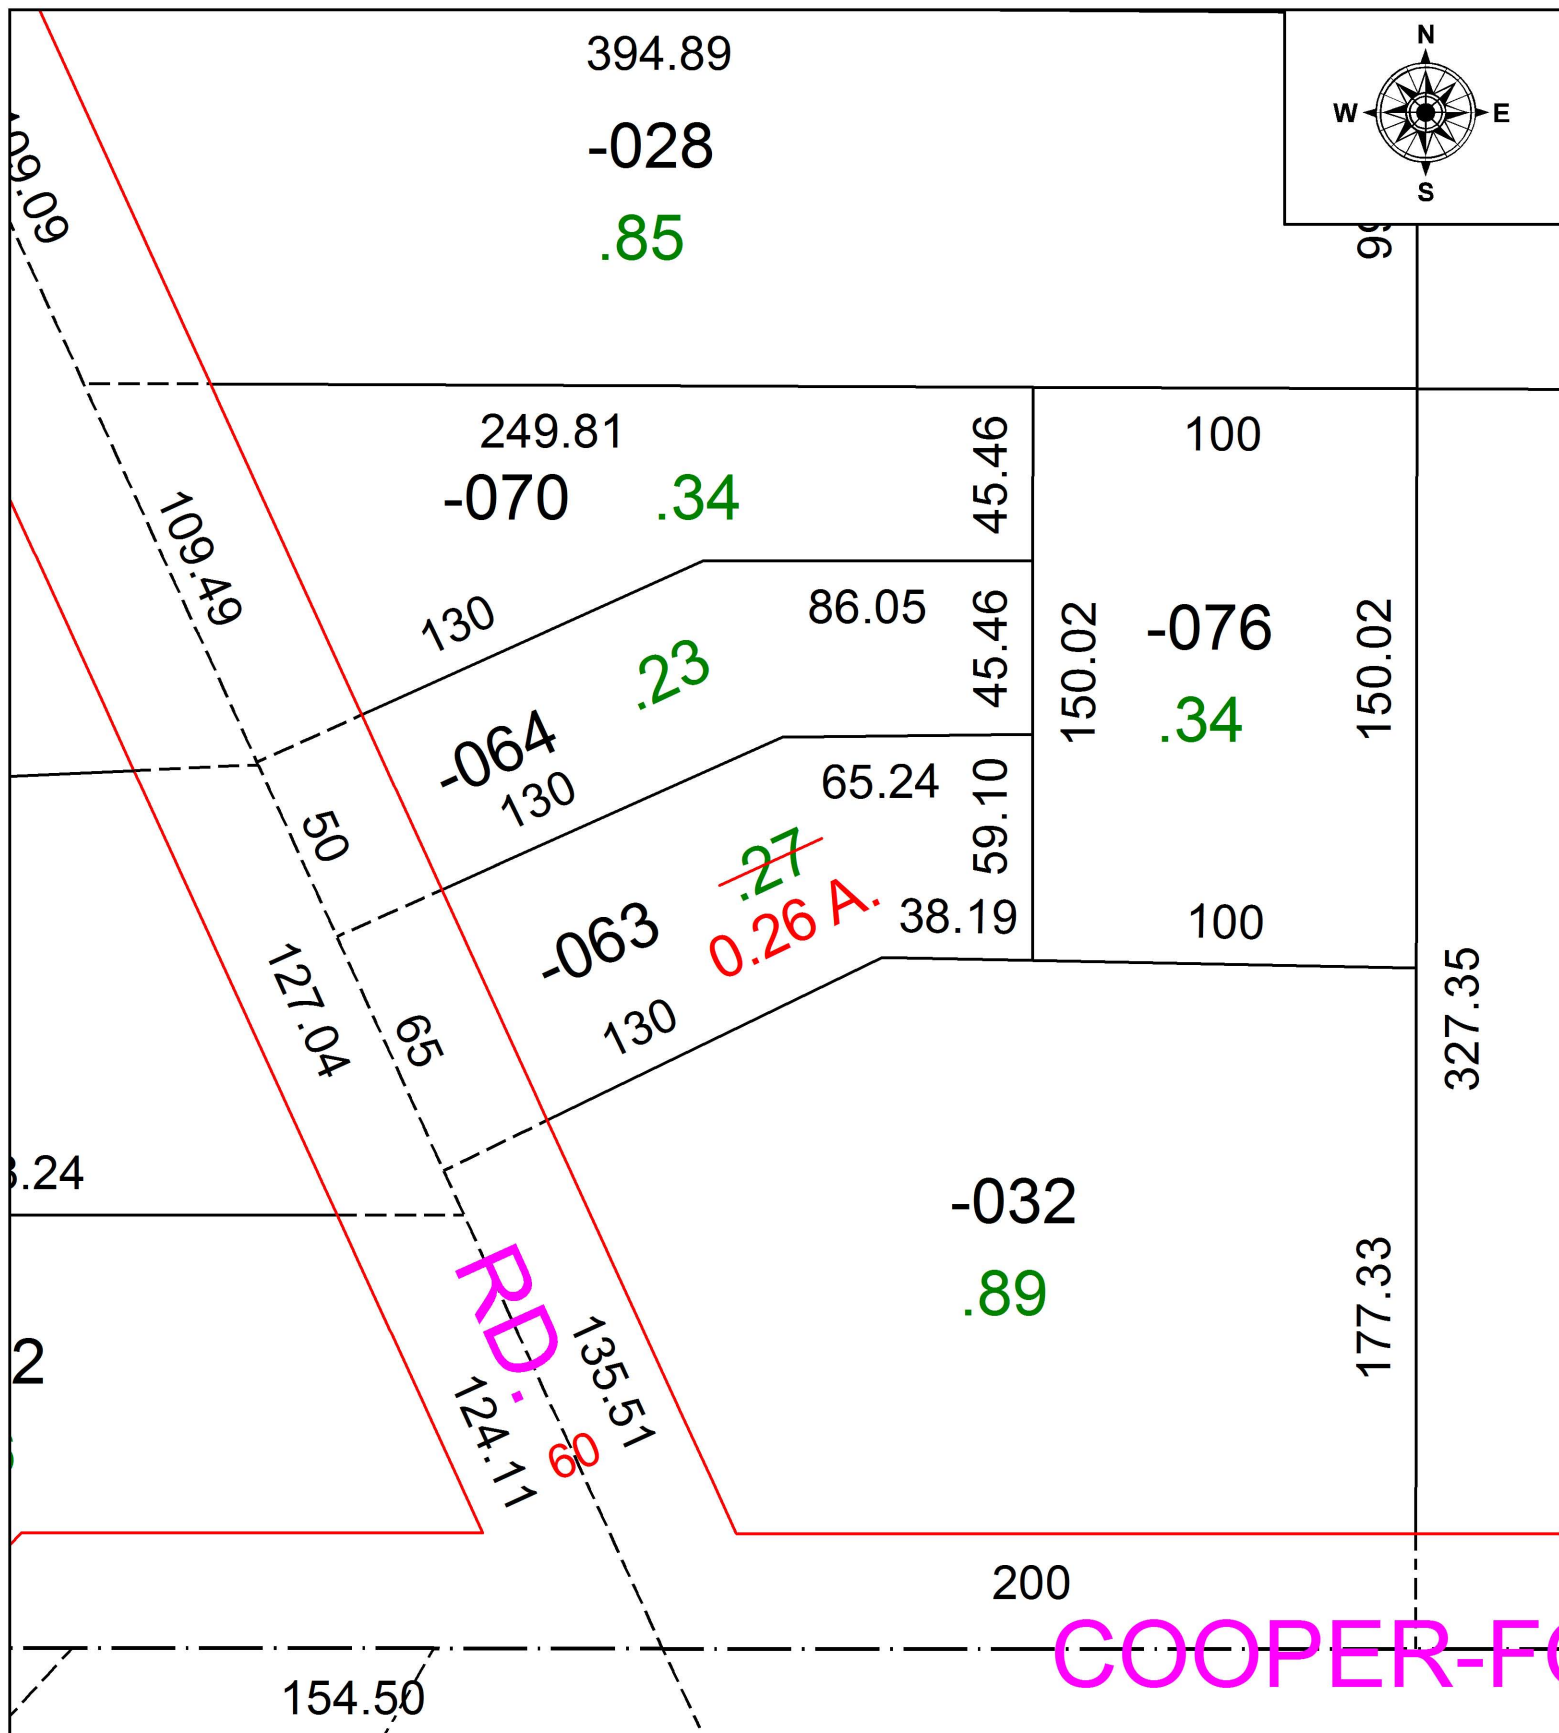

PARENT PARCEL: 02-02-001-104-063

CHILD PARCEL: XX-XX-XXX-XXX-XXX

STARTING POINT: CL OF KOLBE RD. & CL OF COOPER FOSTER PARK RD.

17-03690-C

SPLITS/DEEDS PROCESSED
 LORAIN COUNTY TAX MAP DEPARTMENT
 226 MIDDLE AVE. ELYRIA, OH

SURVEYED BY: NA
 CLOSURE: 1: 33,000
 MAP PAGE(S): 02-02-001
 APPROVED BY: TJS DATE: 7/27/17
 SCALE: 1" = 50' PRIOR INSTRUMENT: 2017-0633737