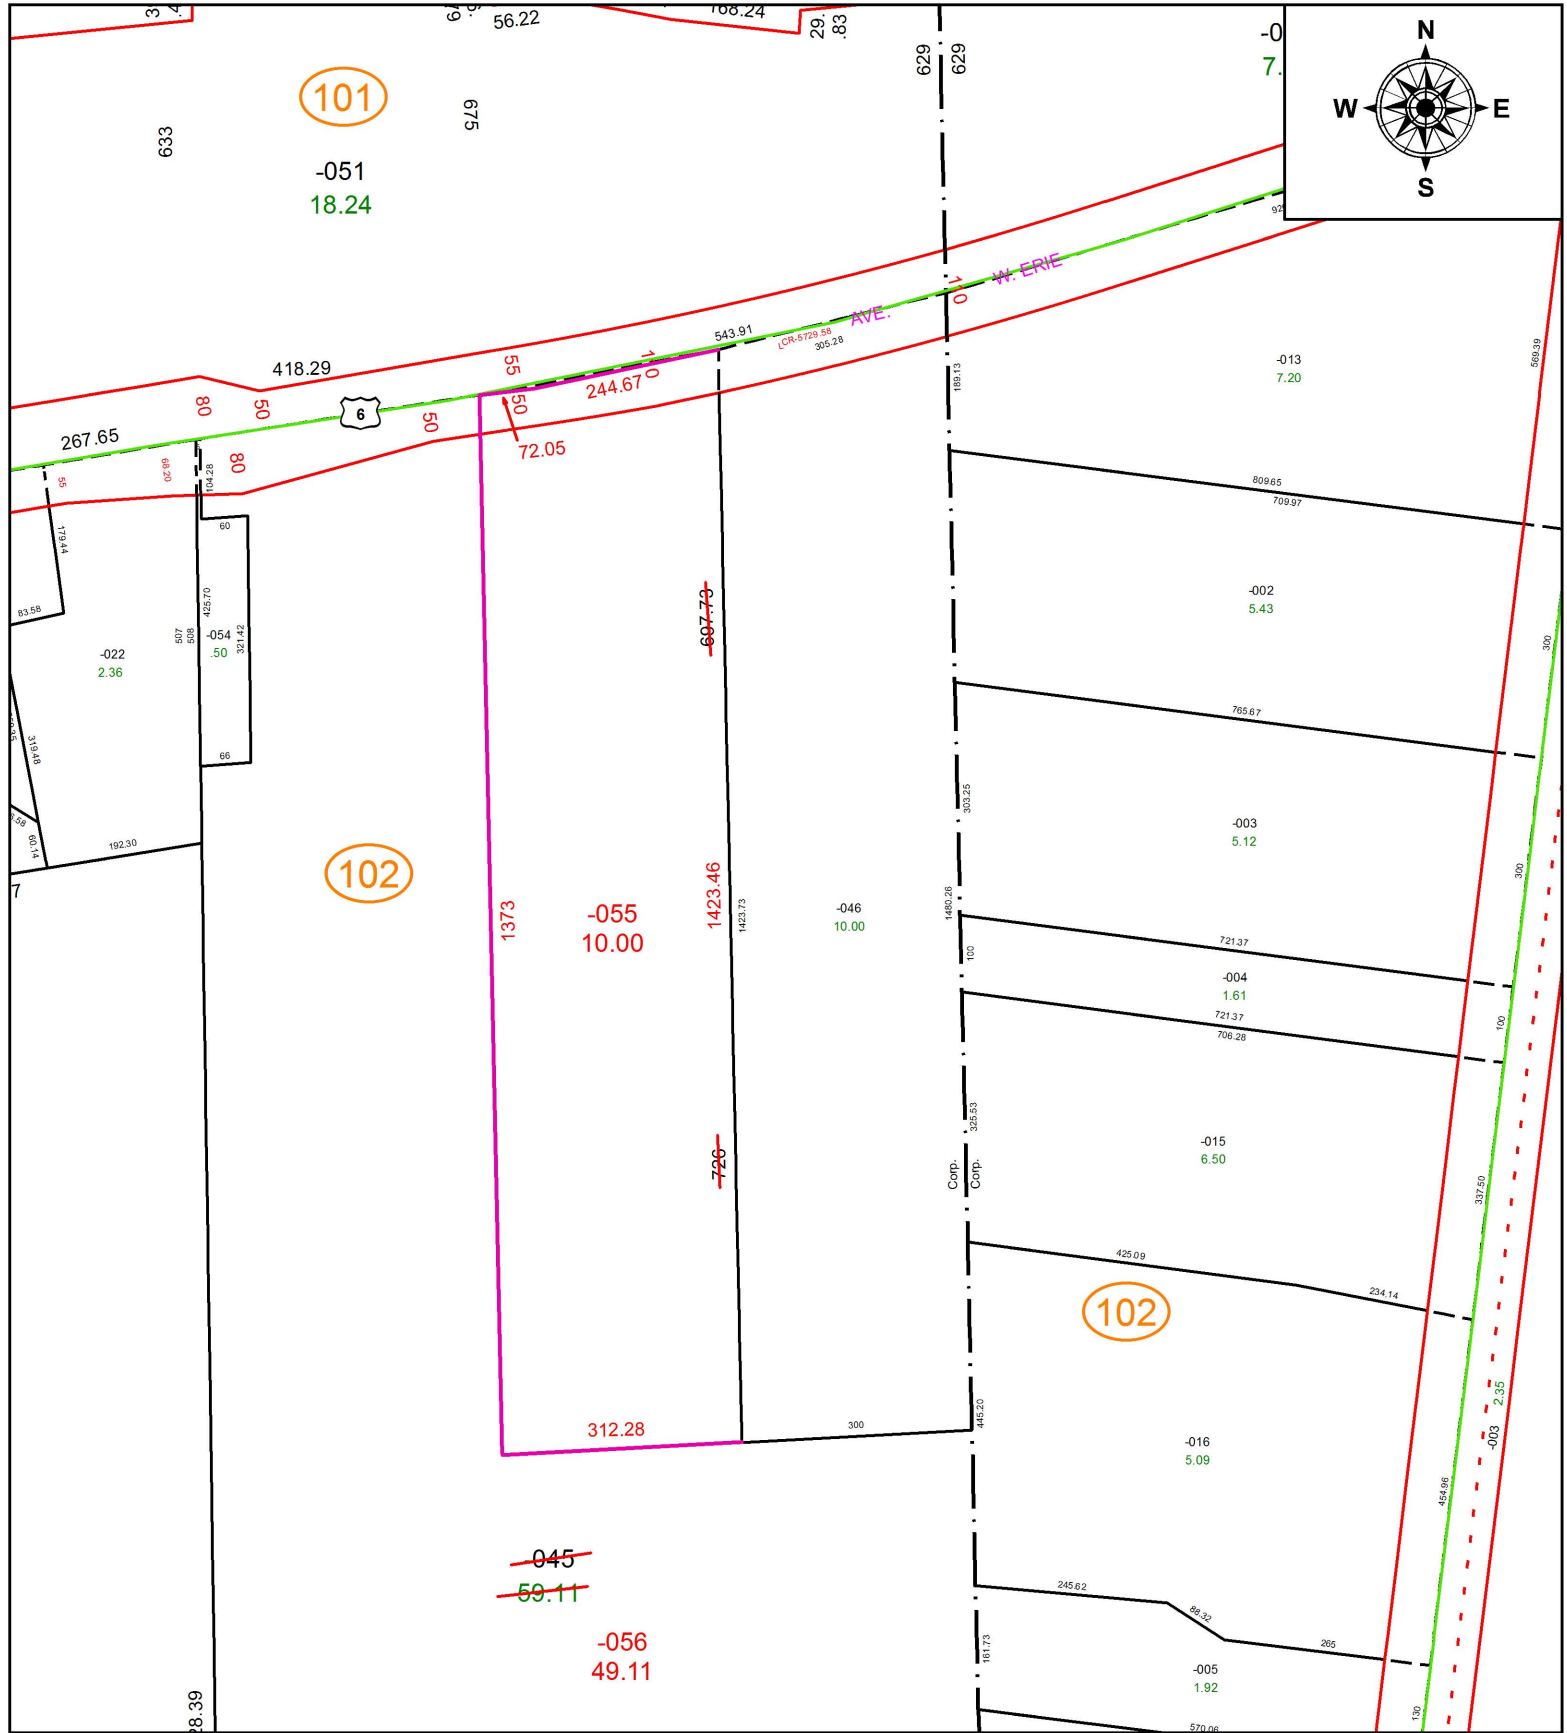

PARENT PARCEL: 01-00-006-102-045

CHILD PARCEL: 01-00-006-102-055, -056

STARTING POINT: INTERSECTION OF C/L OF LIBERTY AVE. AND C/L OF BAUMHART RD,

17-03687

SPLITS/DEEDS PROCESSED
 LORAIN COUNTY TAX MAP DEPARTMENT
 226 MIDDLE AVE. ELYRIA, OH

SURVEYED BY: GUY P. HANEY
 CLOSURE: 1: 705,884
 MAP PAGE(S): 1-00-006
 APPROVED BY: RRM DATE: 6-29-17
 SCALE: 1" = 250 PRIOR INSTRUMENT: 20120399948